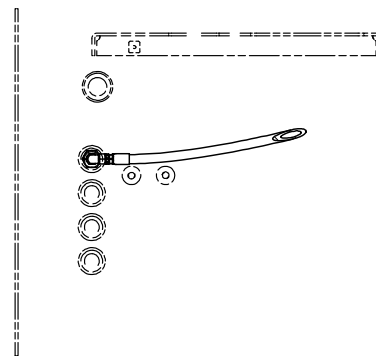

## Hydraulic System - Steering Components - RH Service Bay

Item	Part No.	Qty	Description	Item	Part No.	Qty	Description
	<b>594940</b>		<b>Hydraulic System Steering, Components - RH Service Bay</b>	15	595037	1	. Fitting
1	* 234990	1	. Valve, Flow Amplifier	16	231249	2	. Clamp, Hydra-Zorb
2	594636	1	. Fitting	17	R13803051	1	. Clip, Insul
3	272-0348	1	. Fitting	18	296418W	2	. Hard Washer
4	272-0350	5	. Fitting	19	302400W	1	. Locknut
5	231452	1	. Fitting	20	R13809366	1	. Capscrew
6	209067	1	. Fitting	22	242588	10	. Cable Tie
7	R13811432	3	. Hard Washer	23	242594	30	. Cable Tie
8	R13811052	3	. Capscrew	24	203446	2	. O-Ring
9	11759	3	. Kit, Split Flange	25	209536	4	. Clamp Half
	203443	1	. O-Ring	26	221532W	8	. Capscrew
10	255670	1	. Fitting	99	595619	1	. Kit, Hose
12	210709	1	. Fitting	99.1	592376	1	. Hose Assembly
13	595035	1	. Assembly, Tube				
14	595036	1	. Weldment, Tube				

\* See Separate Coverage

**NOTES:**

1. ITEMS 21 & 22 ARE NOT SHOWN. CABLE TIES ARE TO BE PLACED ON EACH HOSE END AS ID MARKERS. USE COLOR AND NUMBER AS PER LABEL.

**11M11**

**11M11**

**594940  
INSTALLED**