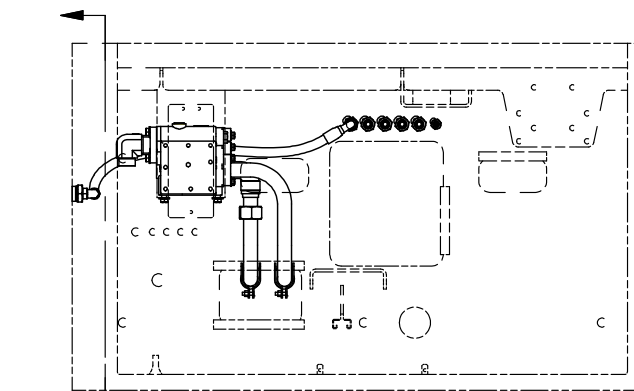

## Hydraulic System - Steering Components - RH Service Bay

Item	Part No.	Qty	Description	Item	Part No.	Qty	Description
	<b>594940</b>		<b>Hydraulic System Steering, Components - RH Service Bay</b>	15	595037	1	. Fitting
1	* 234990	1	. Valve, Flow Amplifier	16	231249	2	. Clamp, Hydra-Zorb
2	594636	1	. Fitting	17	R13803051	1	. Clip, Insul
3	272-0348	1	. Fitting	18	296418W	2	. Hard Washer
4	272-0350	5	. Fitting	19	302400W	1	. Locknut
5	231452	1	. Fitting	20	R13809366	1	. Capscrew
6	209067	1	. Fitting	22	242588	10	. Cable Tie
7	R13811432	3	. Hard Washer	23	242594	30	. Cable Tie
8	R13811052	3	. Capscrew	24	203446	2	. O-Ring
9	11759	3	. Kit, Split Flange	25	209536	4	. Clamp Half
	203443	1	. O-Ring	26	221532W	8	. Capscrew
10	255670	1	. Fitting	99	595619	1	. Kit, Hose
12	210709	1	. Fitting	99.1	592376	1	. Hose Assembly
13	595035	1	. Assembly, Tube				
14	595036	1	. Weldment, Tube				

\* See Separate Coverage

**NOTES:**

1. ITEMS 21 & 22 ARE NOT SHOWN. CABLE TIES ARE TO BE PLACED ON EACH HOSE END AS ID MARKERS. USE COLOR AND NUMBER AS PER LABEL.

**11M11**

**11M11**

**594940  
INSTALLED**