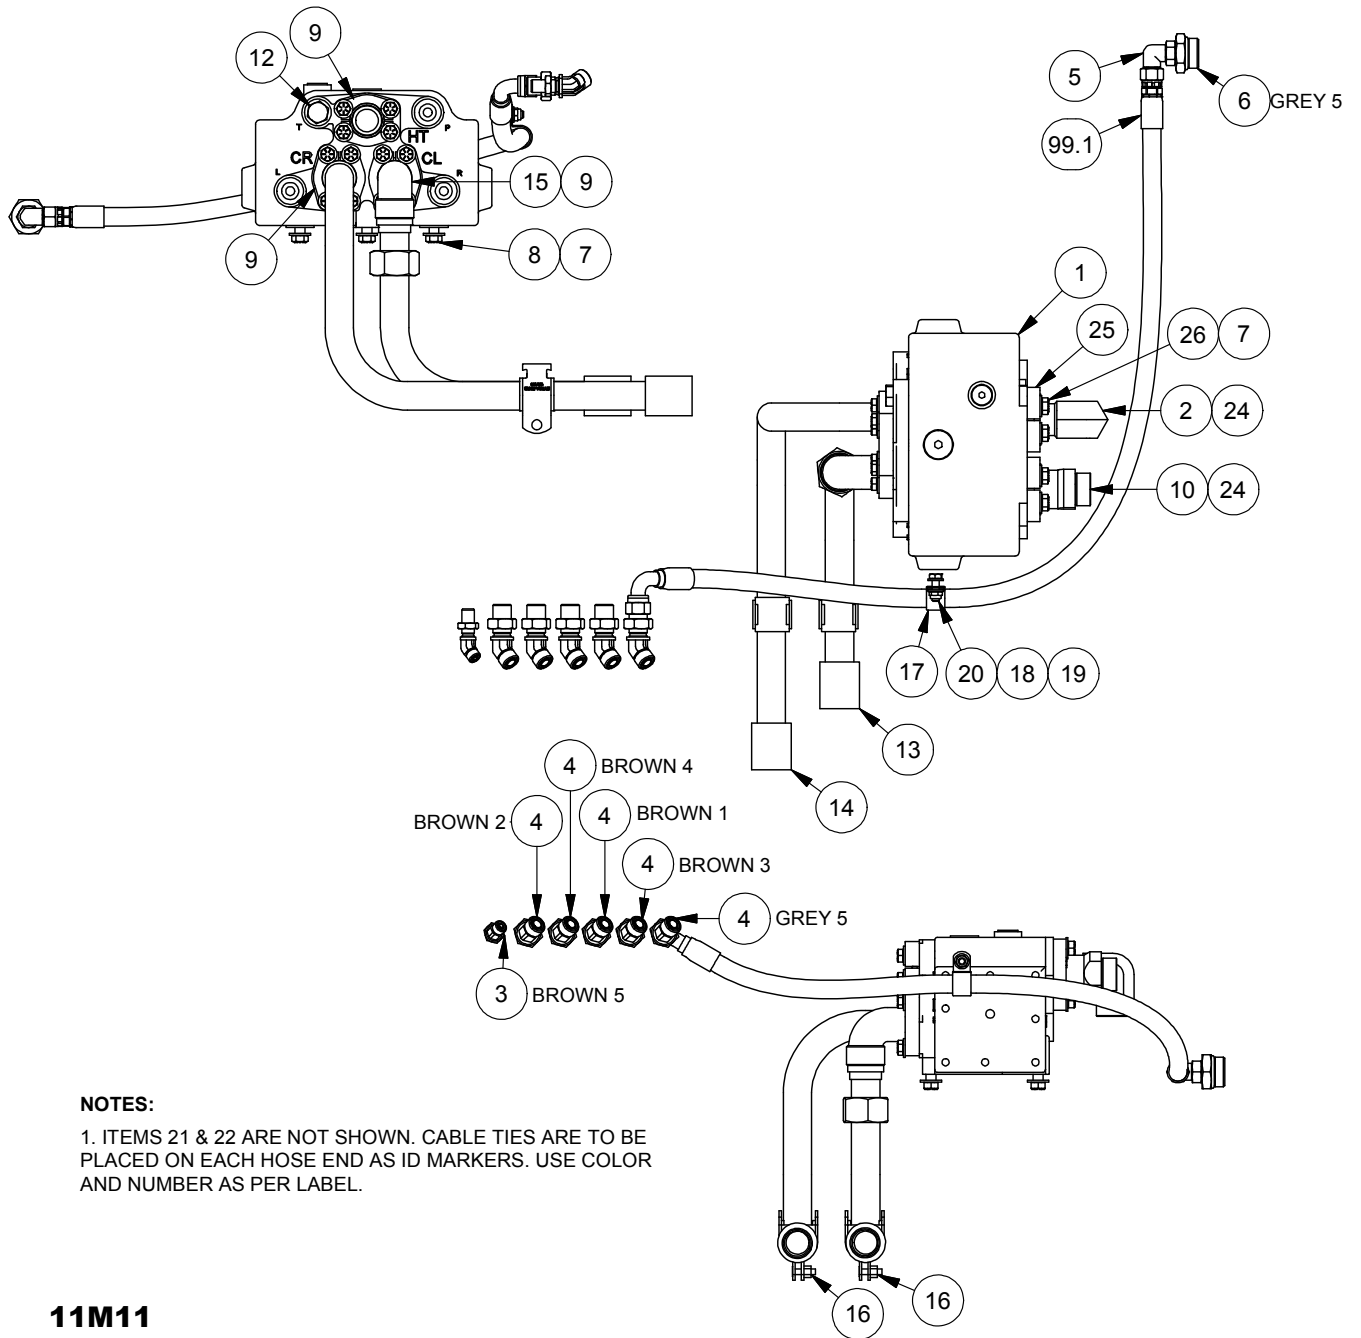

---

Hydraulic System - Steering Components - RH Service Bay

## Hydraulic System - Steering Components - RH Service Bay

Item	Part No.	Qty	Description	Item	Part No.	Qty	Description
	<b>594940</b>		<b>Hydraulic System Steering, Components - RH Service Bay</b>	15	595037	1	. Fitting
1	* 234990	1	. Valve, Flow Amplifier	16	231249	2	. Clamp, Hydra-Zorb
2	594636	1	. Fitting	17	R13803051	1	. Clip, Insul
3	272-0348	1	. Fitting	18	296418W	2	. Hard Washer
4	272-0350	5	. Fitting	19	302400W	1	. Locknut
5	231452	1	. Fitting	20	R13809366	1	. Capscrew
6	209067	1	. Fitting	22	242588	10	. Cable Tie
7	R13811432	3	. Hard Washer	23	242594	30	. Cable Tie
8	R13811052	3	. Capscrew	24	203446	2	. O-Ring
9	11759	3	. Kit, Split Flange	25	209536	4	. Clamp Half
	203443	1	. O-Ring	26	221532W	8	. Capscrew
10	255670	1	. Fitting	99	595619	1	. Kit, Hose
12	210709	1	. Fitting	99.1	592376	1	. Hose Assembly
13	595035	1	. Assembly, Tube				
14	595036	1	. Weldment, Tube				

\* See Separate Coverage

**NOTES:**

1. ITEMS 21 & 22 ARE NOT SHOWN. CABLE TIES ARE TO BE PLACED ON EACH HOSE END AS ID MARKERS. USE COLOR AND NUMBER AS PER LABEL.

**11M11**

**11M11**

**594940  
INSTALLED**

**SECTION 11M11-11M11**