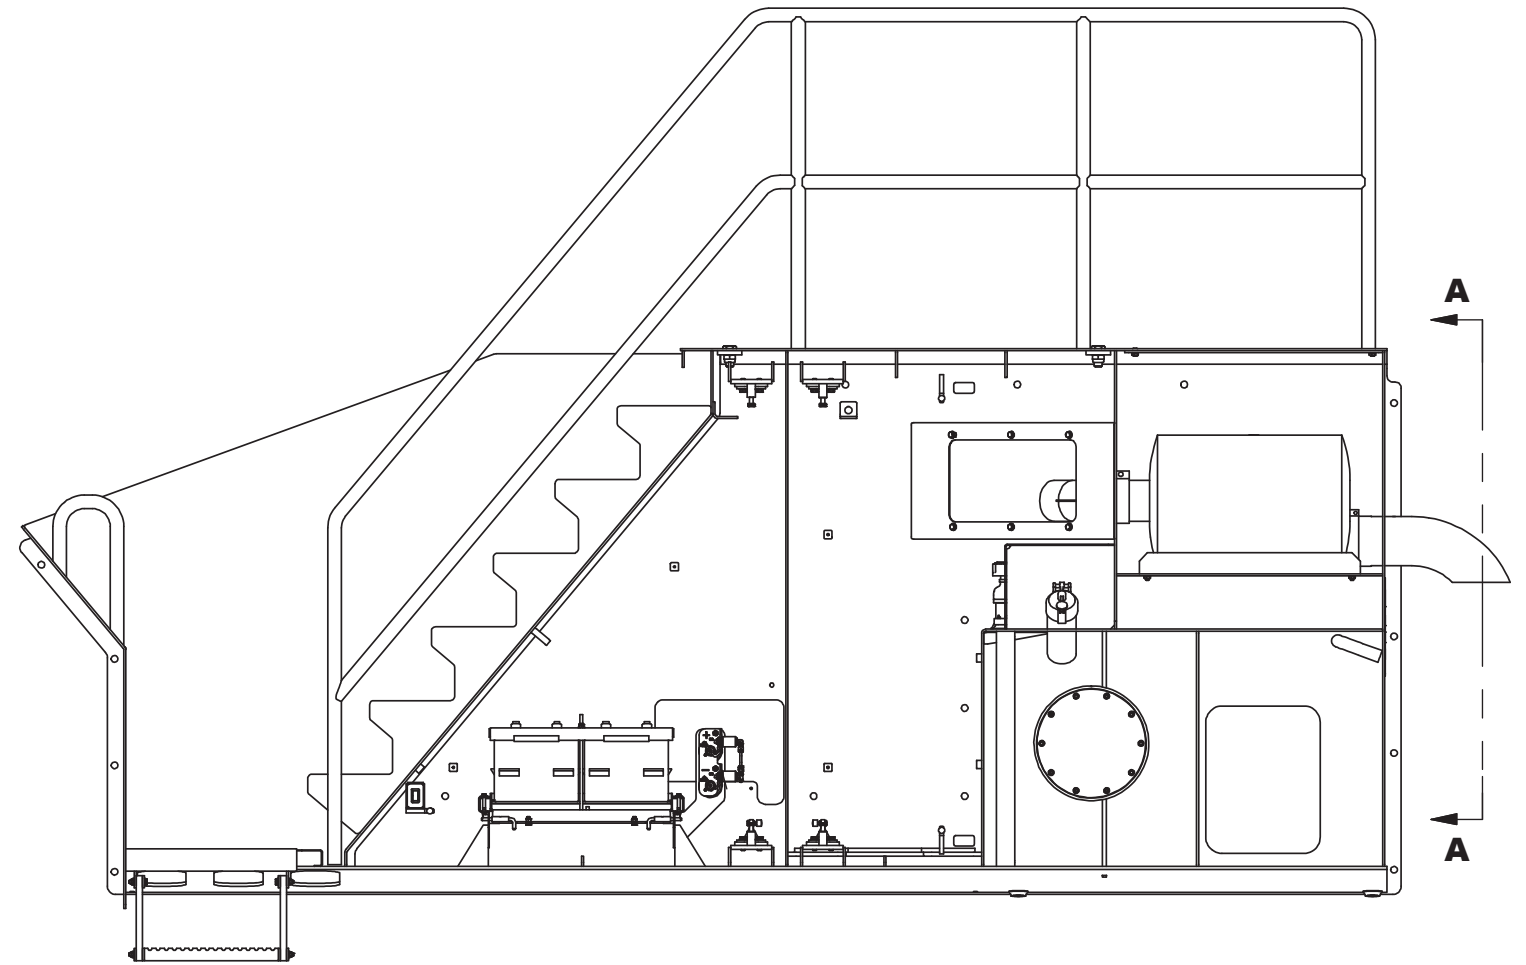

Finish Decals, LH Service Bay

Finish Decals, LH Service Bay

Item	Part No.	Qty	Description	Item	Part No.	Qty	Description
	594873	1	. Finish Decals, LH Service Bay				
14.1	594878	1	.. Decal, L460	14.9	594140	1ROLL	.. Tape, Reflective
14.2	558533	1	.. Wrench, Fire Extinguisher	14. 10	576856	1	.. Decal, Warning, Welding
14.3	537788	1	.. Wrench, Spindle Nut	14. 11	504195	1	.. Nameplate
14.4	593266	1	.. Decal, Wagner	14. 12	243274	1	.. Valve, Hi-Press
14.5	529474	12'	.. Decal, Racing Stripe	14. 13	228041	1	.. Coupler, Fem
14.6	547451	1	.. Decal, Warning	14. 14	231135	1	.. Gauge
14.7	547453	1	.. Decal, No Riders	14. 15	545430	1	.. Decal, Warning, No Clearance
14.8	593270	1	.. Decal, Stairway Lighting				

FRONT FACE NOT SHOWN FOR CLARITY

SECTION A-A