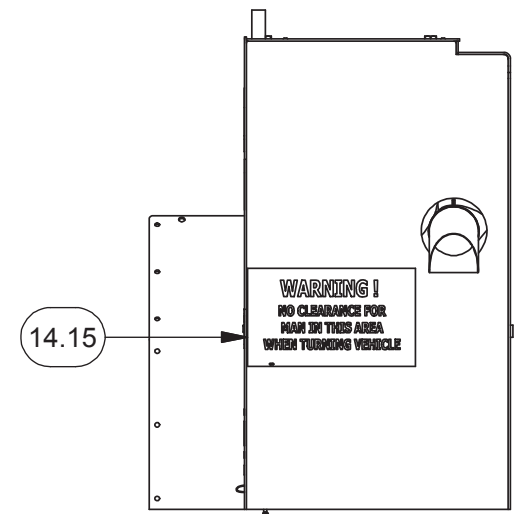

Finish Decals, LH Service Bay

Finish Decals, LH Service Bay

Item	Part No.	Qty	Description	Item	Part No.	Qty	Description
	594873	1	. Finish Decals, LH Service Bay				
14.1	594878	1	.. Decal, L460	14.9	594140	1ROLL	.. Tape, Reflective
14.2	558533	1	.. Wrench, Fire Extinguisher	14. 10	576856	1	.. Decal, Warning, Welding
14.3	537788	1	.. Wrench, Spindle Nut	14. 11	504195	1	.. Nameplate
14.4	593266	1	.. Decal, Wagner	14. 12	243274	1	.. Valve, Hi-Press
14.5	529474	12'	.. Decal, Racing Stripe	14. 13	228041	1	.. Coupler, Fem
14.6	547451	1	.. Decal, Warning	14. 14	231135	1	.. Gauge
14.7	547453	1	.. Decal, No Riders	14. 15	545430	1	.. Decal, Warning, No Clearance
14.8	593270	1	.. Decal, Stairway Lighting				

FRONT FACE NOT SHOWN FOR CLARITY

SECTION A-A