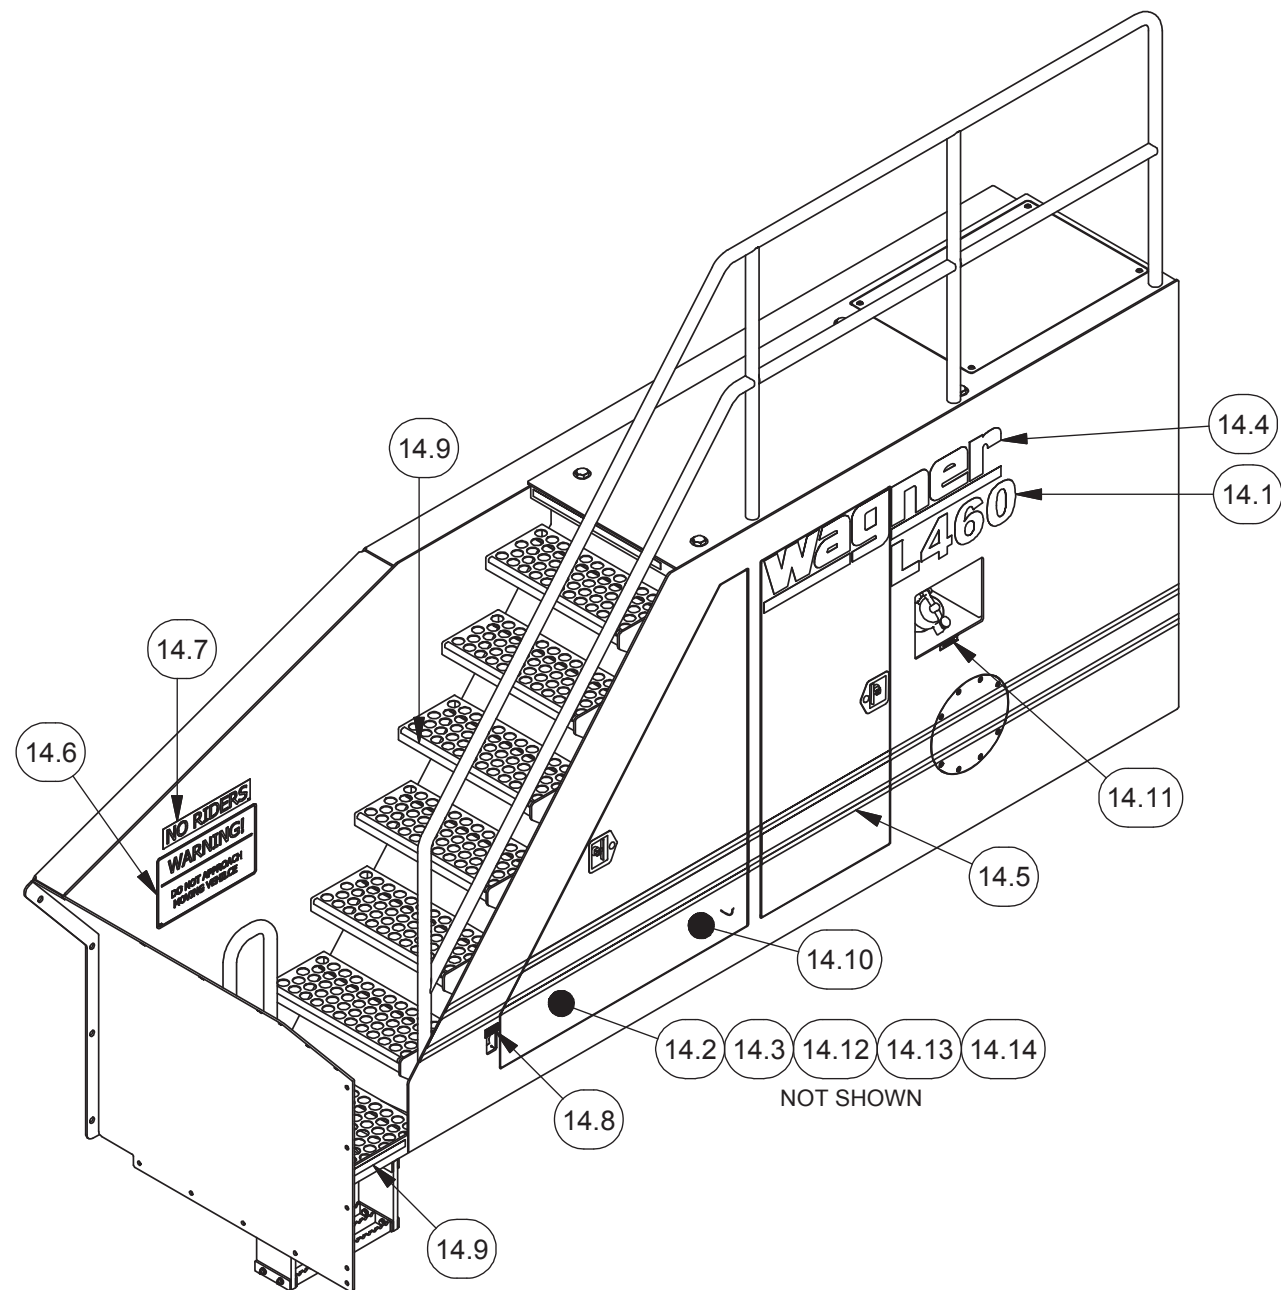

Finish Decals, LH Service Bay

Finish Decals, LH Service Bay

Item	Part No.	Qty	Description	Item	Part No.	Qty	Description
	594873	1	. Finish Decals, LH Service Bay				
14.1	594878	1	.. Decal, L460	14.9	594140	1ROLL	.. Tape, Reflective
14.2	558533	1	.. Wrench, Fire Extinguisher	14. 10	576856	1	.. Decal, Warning, Welding
14.3	537788	1	.. Wrench, Spindle Nut	14. 11	504195	1	.. Nameplate
14.4	593266	1	.. Decal, Wagner	14. 12	243274	1	.. Valve, Hi-Press
14.5	529474	12'	.. Decal, Racing Stripe	14. 13	228041	1	.. Coupler, Fem
14.6	547451	1	.. Decal, Warning	14. 14	231135	1	.. Gauge
14.7	547453	1	.. Decal, No Riders	14. 15	545430	1	.. Decal, Warning, No Clearance
14.8	593270	1	.. Decal, Stairway Lighting				

FRONT FACE NOT SHOWN FOR CLARITY

SECTION A-A