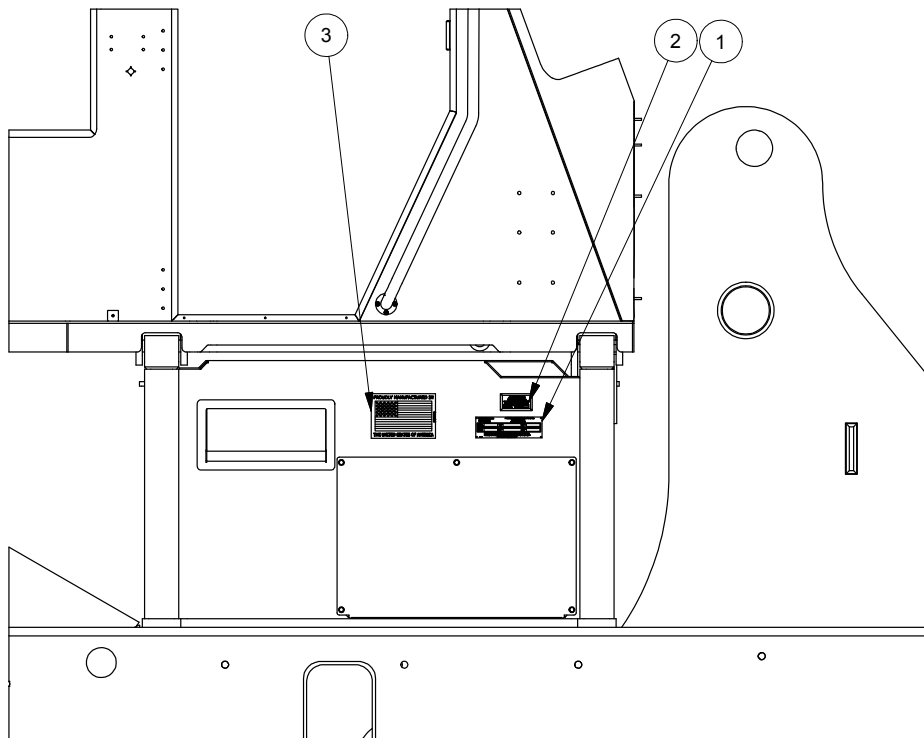

Finis Decals, Superstructure

LEFT SIDE OF CAB

RIGHT SIDE OF CAB

Item	Part No.	Qty	Description	Item	Part No.	Qty	Description
Finis Decals, Superstructure							
1	594870			3	FD70000434	1	.Decal
1	558098	1	.Plate	4	257291	2	.Decal
2	906581	1	.Decal	5	596195	1	.Decal, Cab Tilt