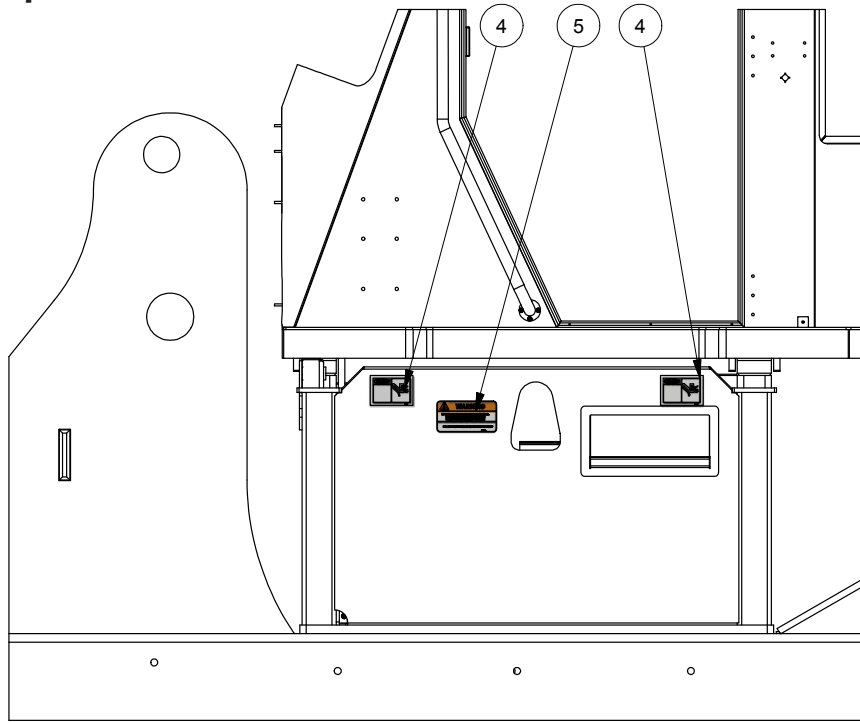

Finis Decals, Superstructure

LEFT SIDE OF CAB

RIGHT SIDE OF CAB

Item	Part No.	Qty	Description	Item	Part No.	Qty	Description
Finis Decals, Superstructure							
1	594870			3	FD70000434	1	.Decal
1	558098	1	.Plate	4	257291	2	.Decal
2	906581	1	.Decal	5	596195	1	.Decal, Cab Tilt