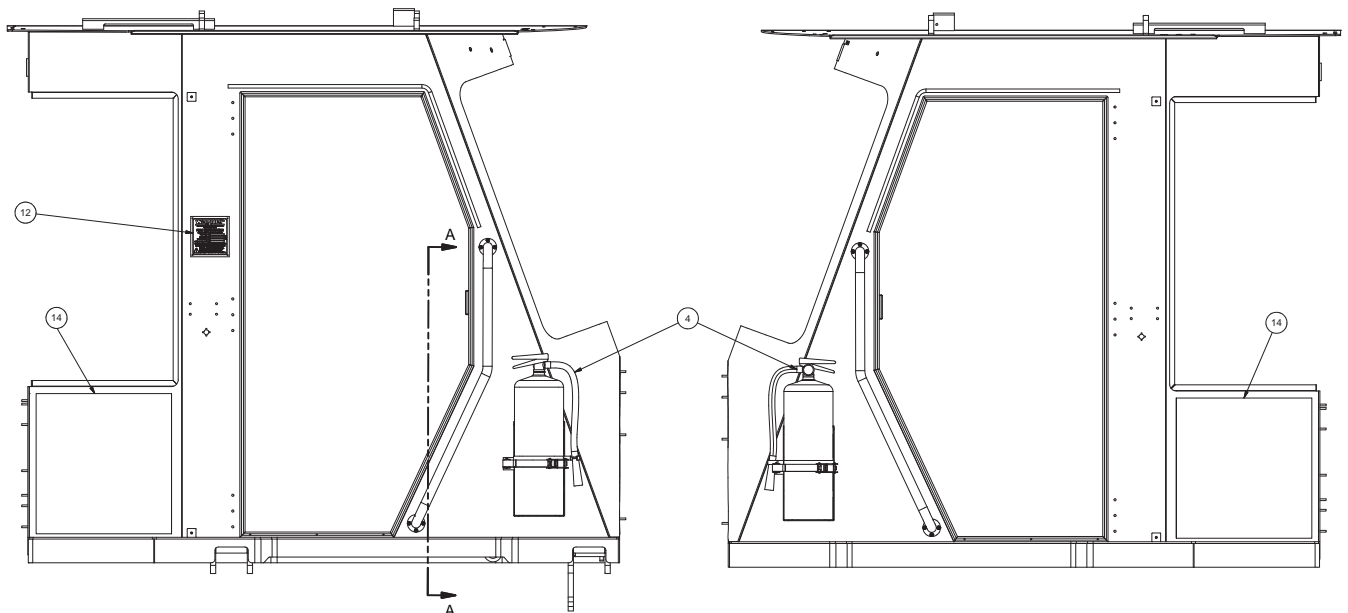

Decals, Cab

Item	Part No.	Qty	Description	Item	Part No.	Qty	Description
594868 Decals, Cab							
3	528880	1	. Decal	10	587028	1	. Nameplate
4	* 582769	1	. Fire Extinguisher Installation	11	1321665W	1	. Decal - Warning
5	505158	1	. Decal, Transmission Inst	12	586693	1	. Nameplate
6	587608	1	. Decal, Transmission Operation	13	223061	1	. Decal, Warning Voltage
7	557341	1	. Decal, Warning Read Oper	14	593905	2	. Decal, Logger
8	592855	1	. Decal, Wheel Nuts				
9	504204	1	. Decal, Caution, Do Not				* See Separate Coverage