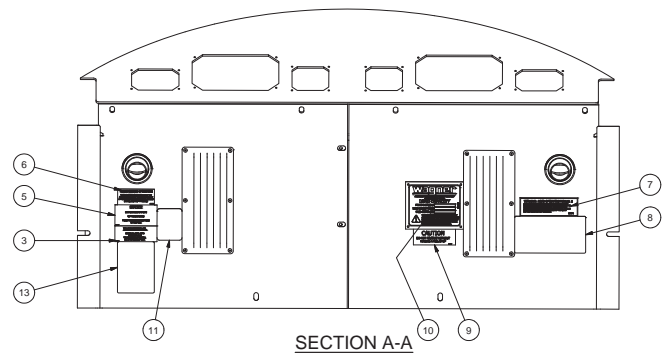

Decals, Cab

Item	Part No.	Qty	Description	Item	Part No.	Qty	Description
594868 Decals, Cab							
3	528880	1	. Decal	10	587028	1	. Nameplate
4	* 582769	1	. Fire Extinguisher Installation	11	1321665W	1	. Decal - Warning
5	505158	1	. Decal, Transmission Inst	12	586693	1	. Nameplate
6	587608	1	. Decal, Transmission Operation	13	223061	1	. Decal, Warning Voltage
7	557341	1	. Decal, Warning Read Oper	14	593905	2	. Decal, Logger
8	592855	1	. Decal, Wheel Nuts				
9	504204	1	. Decal, Caution, Do Not				* See Separate Coverage