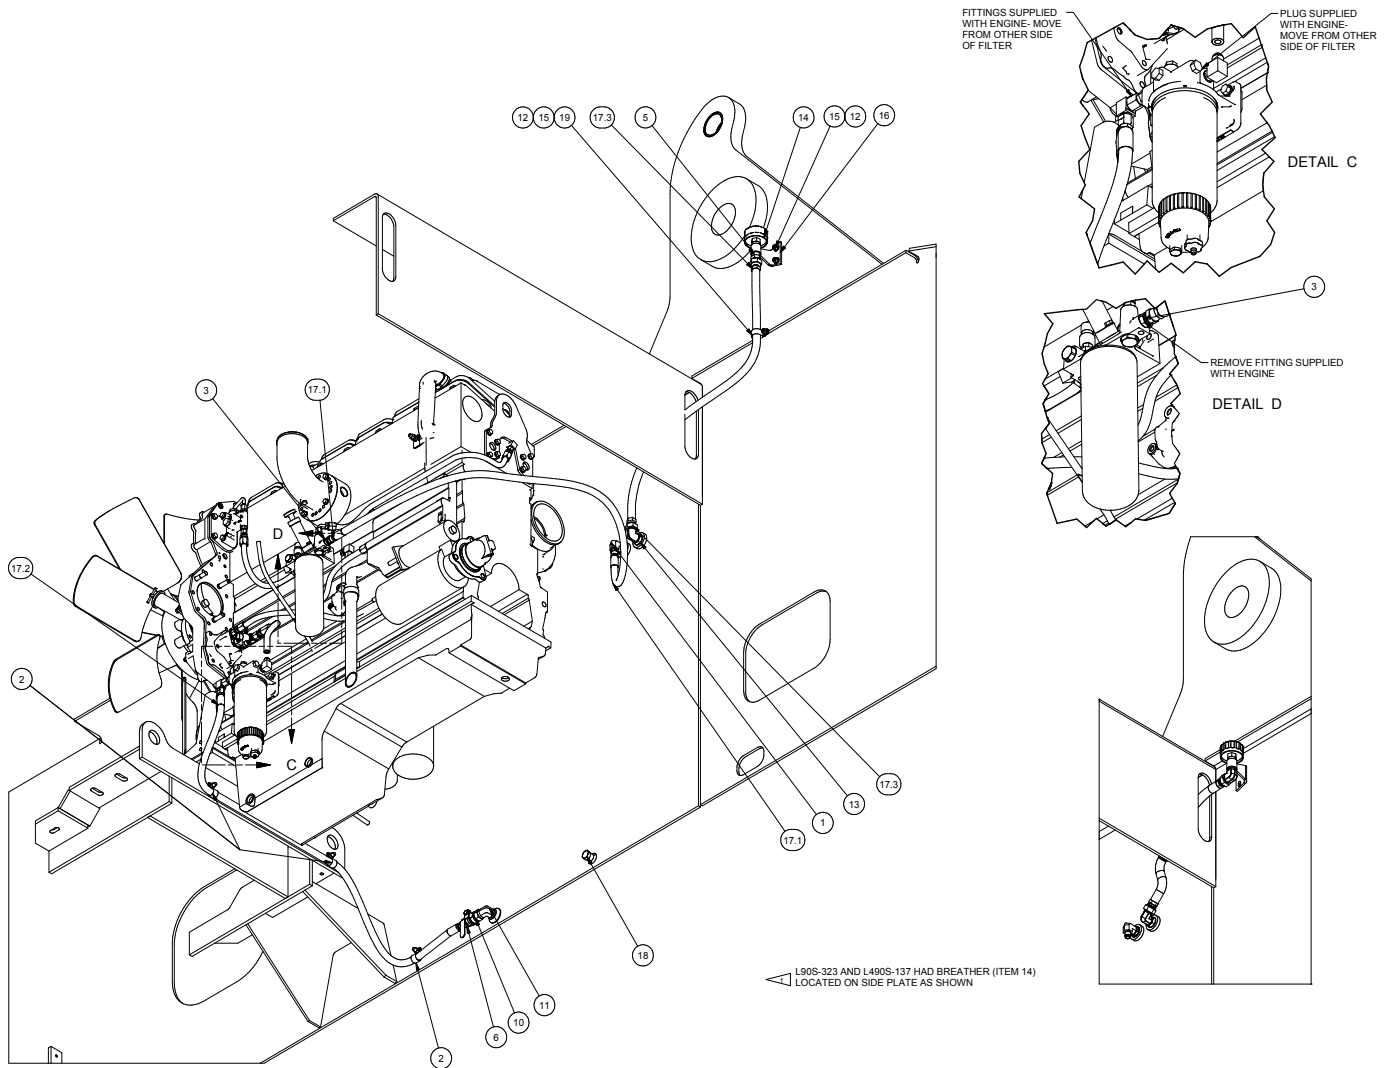

Fuel System

Item	Part No.	Qty	Description	Item	Part No.	Qty	Description
	594840		Fuel System				
1	17300W	1	. Fitting	13	209417	1	. Fitting
2	209697	3	. Clamp	14	227988	1	. Filler Breather
3	209756	2	. Fitting	15	R13811191	5	. Locknut
5	209417	1	. Fitting	16	561316	1	. Bracket, Fuel Filter
6	209940	1	. Fitting	17	594841	1	. Kit, Hose
7	210769	1	. Fitting	17.1	231530	1	.. Hose Assembly
10	218923	1	. Ball Valve	17.2	250167	1	.. Hose Assembly
11	218970	1	. Fitting	17.3	588935	1	.. Hose Assembly
12	221767W	8	. Hard Washer	18	209918	1	. Fitting