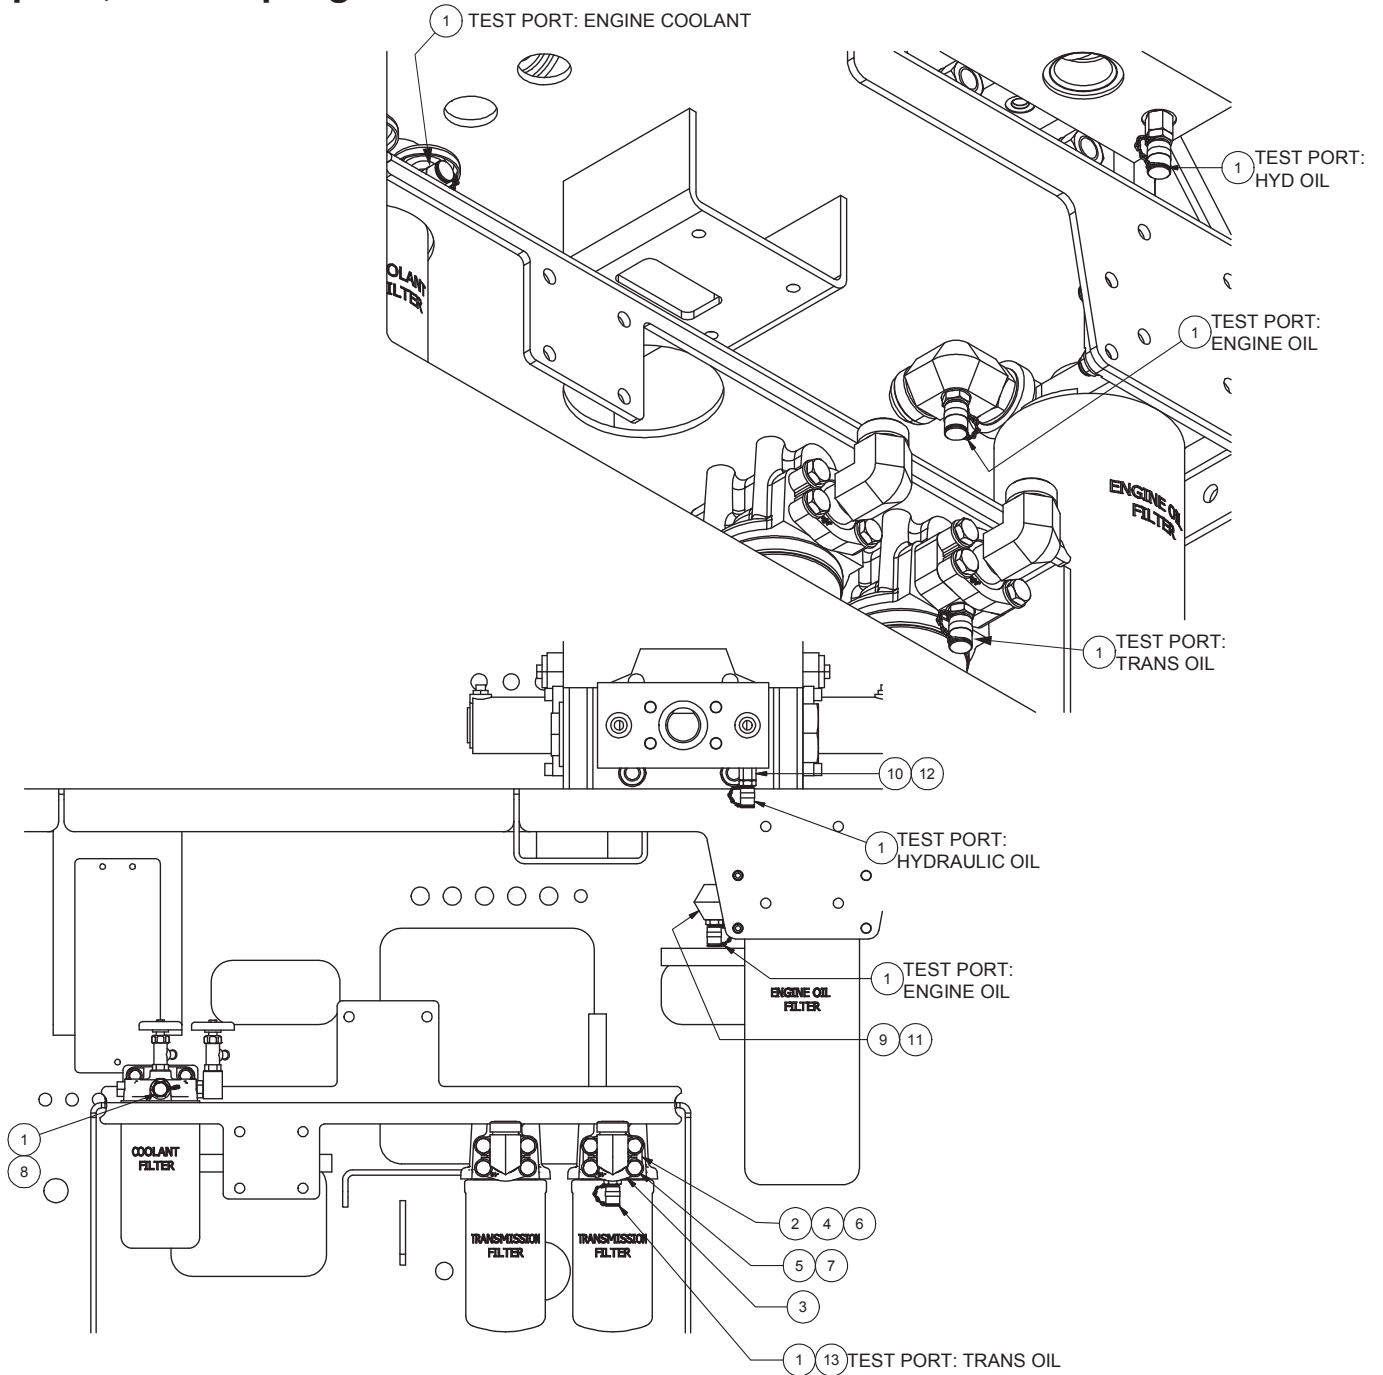

Option, Oil Sampling

Item	Part No.	Qty	Description	Item	Part No.	Qty	Description
	594839		Opt - Oil Sampling				
1	595298	4	. Fitting	7	296420W	4	. Hard Washer
2	74008	1	. Spacer	8	595521	1	. Fitting
3	209535	2	. Clamp Half	9	594946	1	. Fitting
4	Y098629-219	2	. O-Ring	10	26837	1	. Fitting
5	Y19C-M1055	4	. Capscrew	11	586676	-1	. Fitting
6	209512	1	. Fitting	12	212762	-1	. Fitting
				13	591417	-1	. Kit, Split Flange