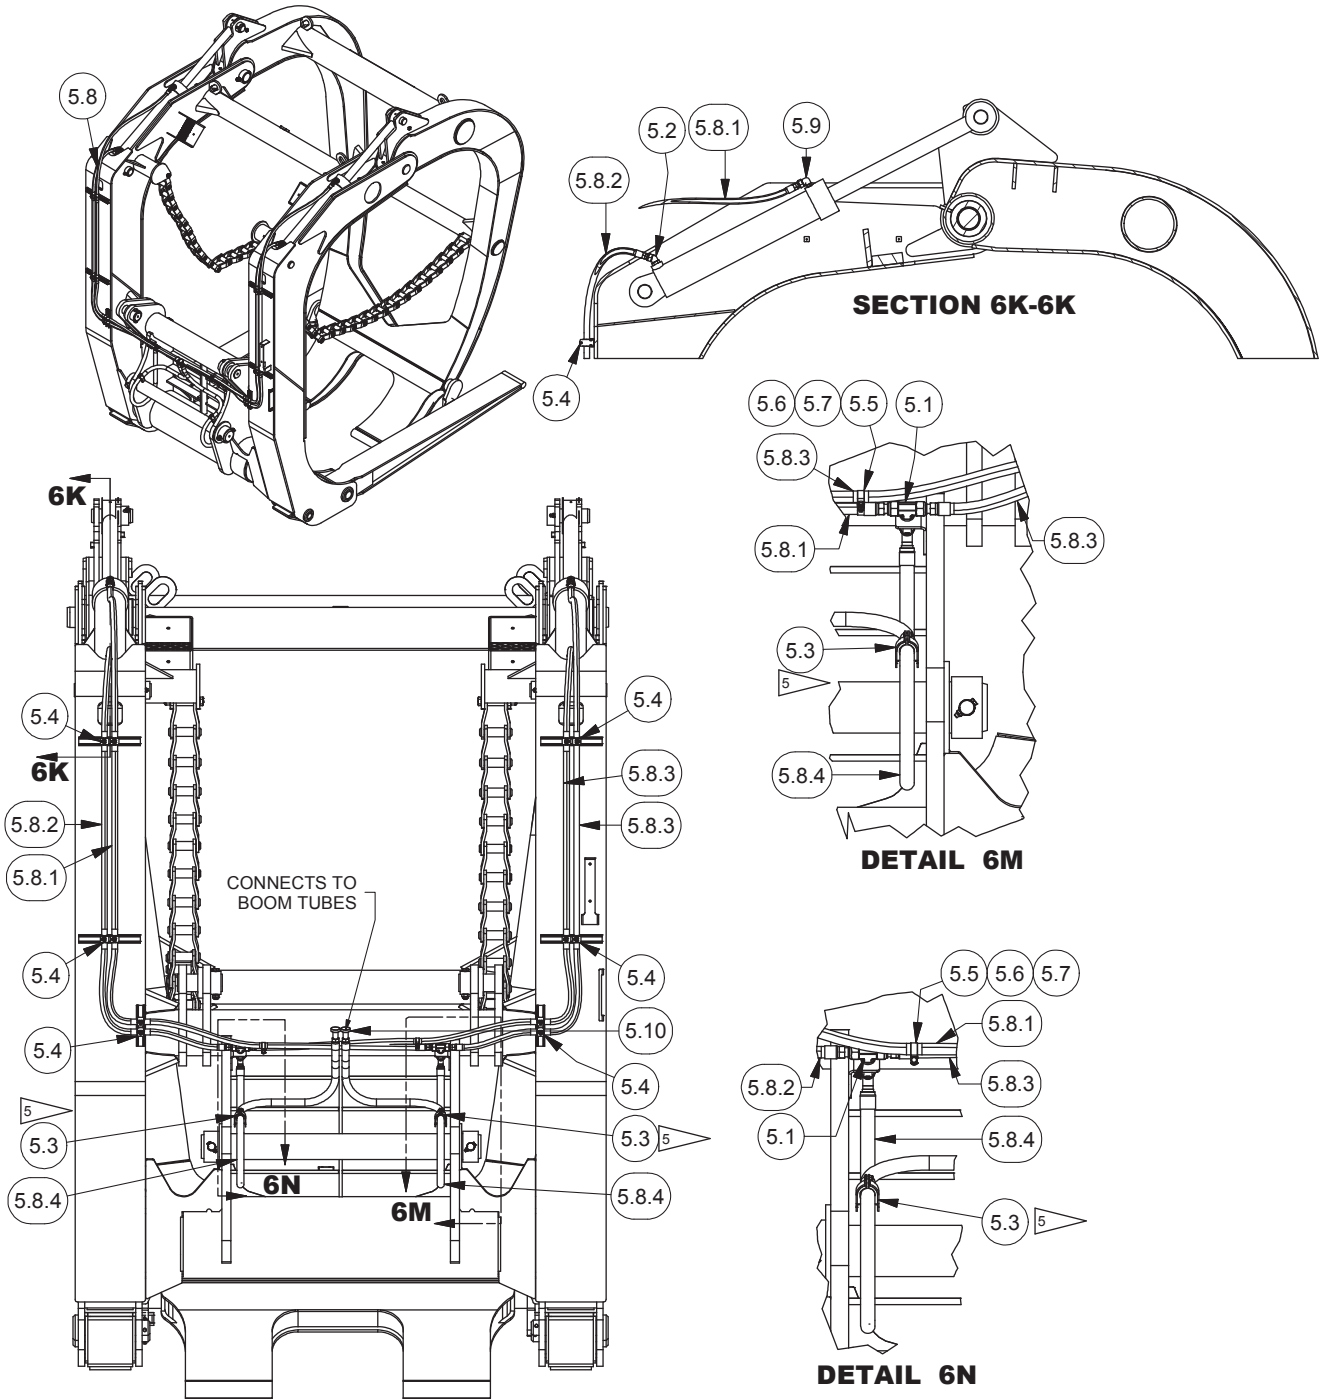

Hydraulic System - Carriage

Item	Part No.	Qty	Description	Item	Part No.	Qty	Description
594819 Hydraulic System - Carriage							
5.1	R834703	2	. Fitting	5.8	595033	1	. Kit, Hose - Carriage
5.2	231463	2	. Fitting	5.8.1	595240	1	.. Hose Assembly
5.3	231248	2	. Clamp, Hydra-Zorb	5.8.2	595095	1	.. Hose Assembly
5.4	231250	12	. Clamp, Hydra-Zorb	5.8.3	595239	2	.. Hose Assembly
5.5	R13803057	4	. Clip, Insul	5.8.4	595091	2	.. Hose Assembly
5.6	302400W	2	. Locknut	5.9	R833268	2	. Fitting
5.7	293613W	2	. Capscrew	5.9	R833268	2	. Fitting
				5.10	596145	2	. Flange Cover