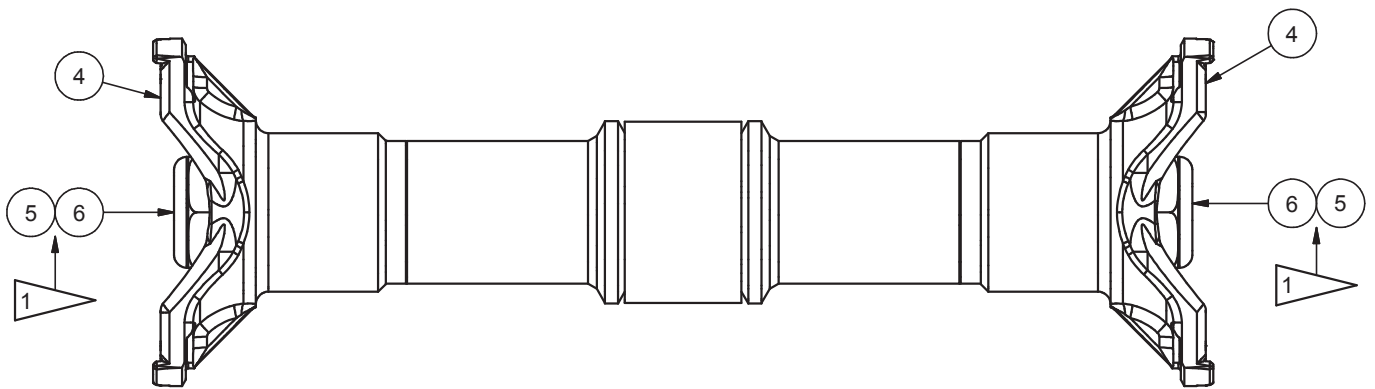

Driveline Assembly

ASSEMBLY DETAIL

NOTES:

1. INSTALLATION TORQUE ON VEHICLE 460-500 FT-LBS.

Item	Part No.	Qty	Description	Item	Part No.	Qty	Description
	594783		Driveline Assembly				
4	250089	2	. Yoke, End				
5	250088	2	. Washer				
6	250087	2	. Nut, Self Locking				