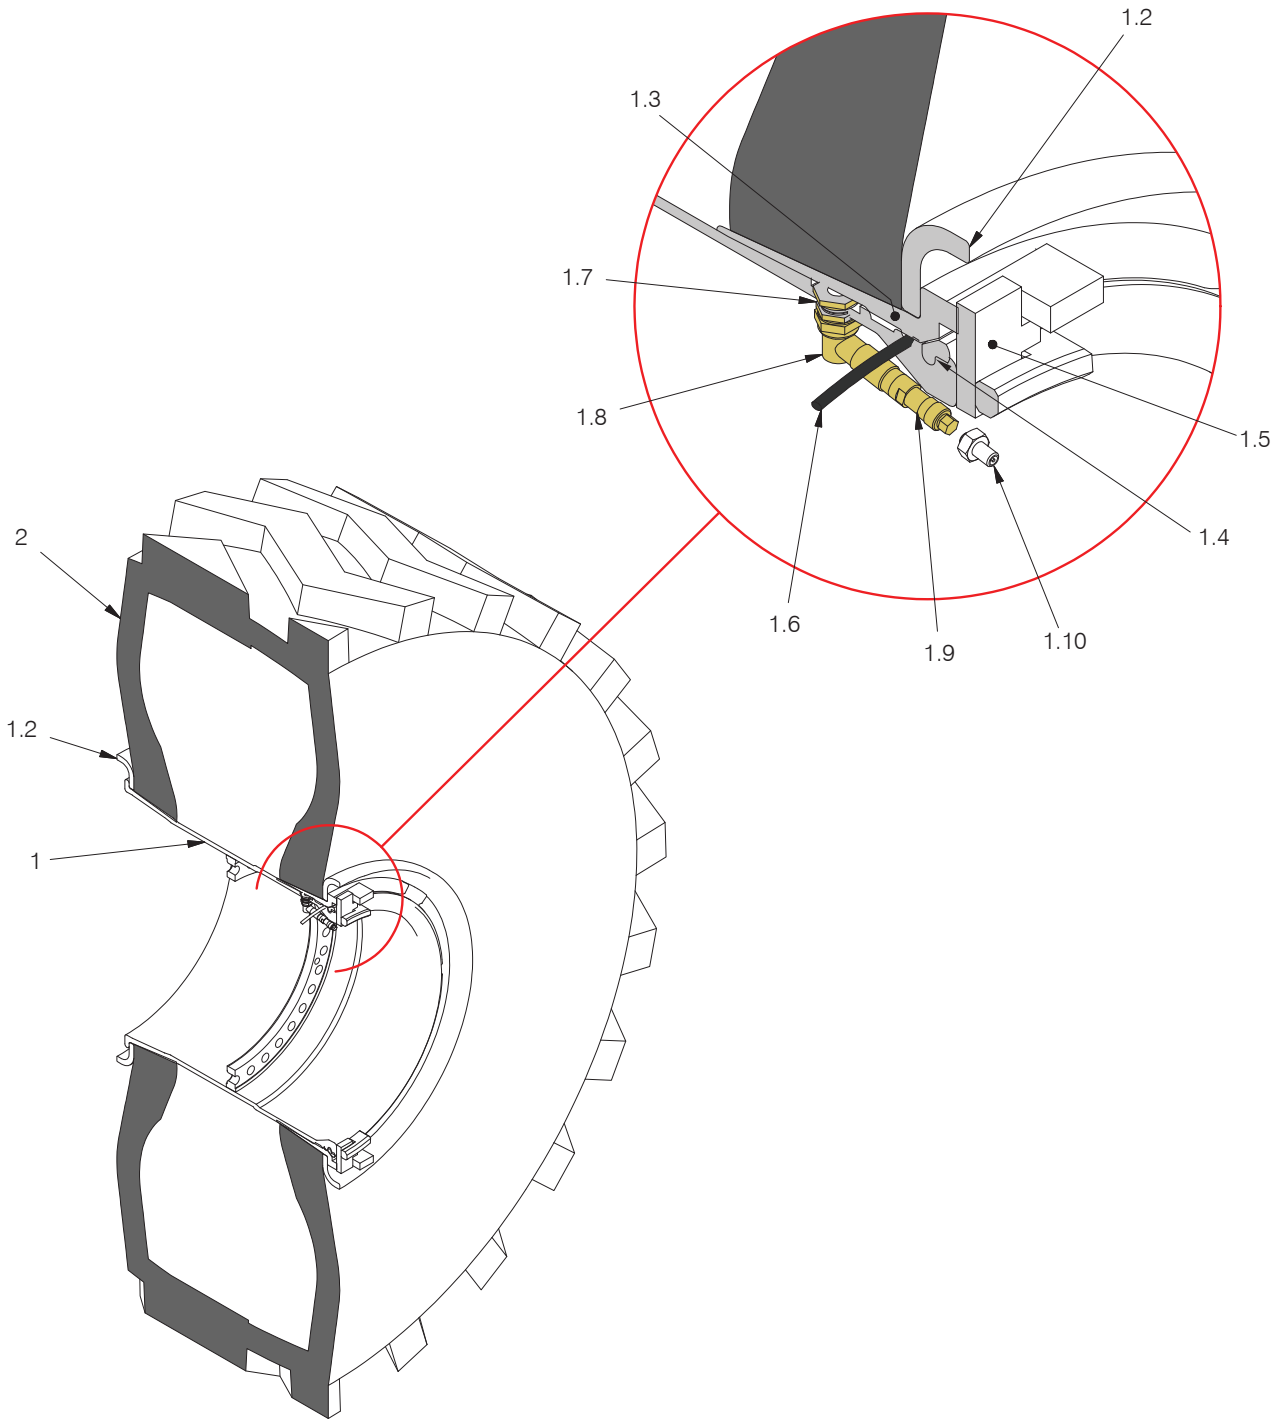

Rear Wheel & Tire Assembly

Item	Part No.	Qty	Description	Item	Part No.	Qty	Description
	594708		Rear Wheel & Tire Assembly				
1	594844	1	. Wheel Assembly	1.7	219142	1	.. Spud Assembly
1.2	594732	2	.. Flange	1.8	219310	1	.. Stem, Valve
1.3	594733	1	.. Bead Seat	1.9	na	0	.. Housing, Core
1.4	225494	1	.. Ring, Lock	1.10	na	0	.. Adapter
1.5	214935	1	.. Locking Lug	2	589991	1	. Tire
1.6	225495	1	.. O-Ring				