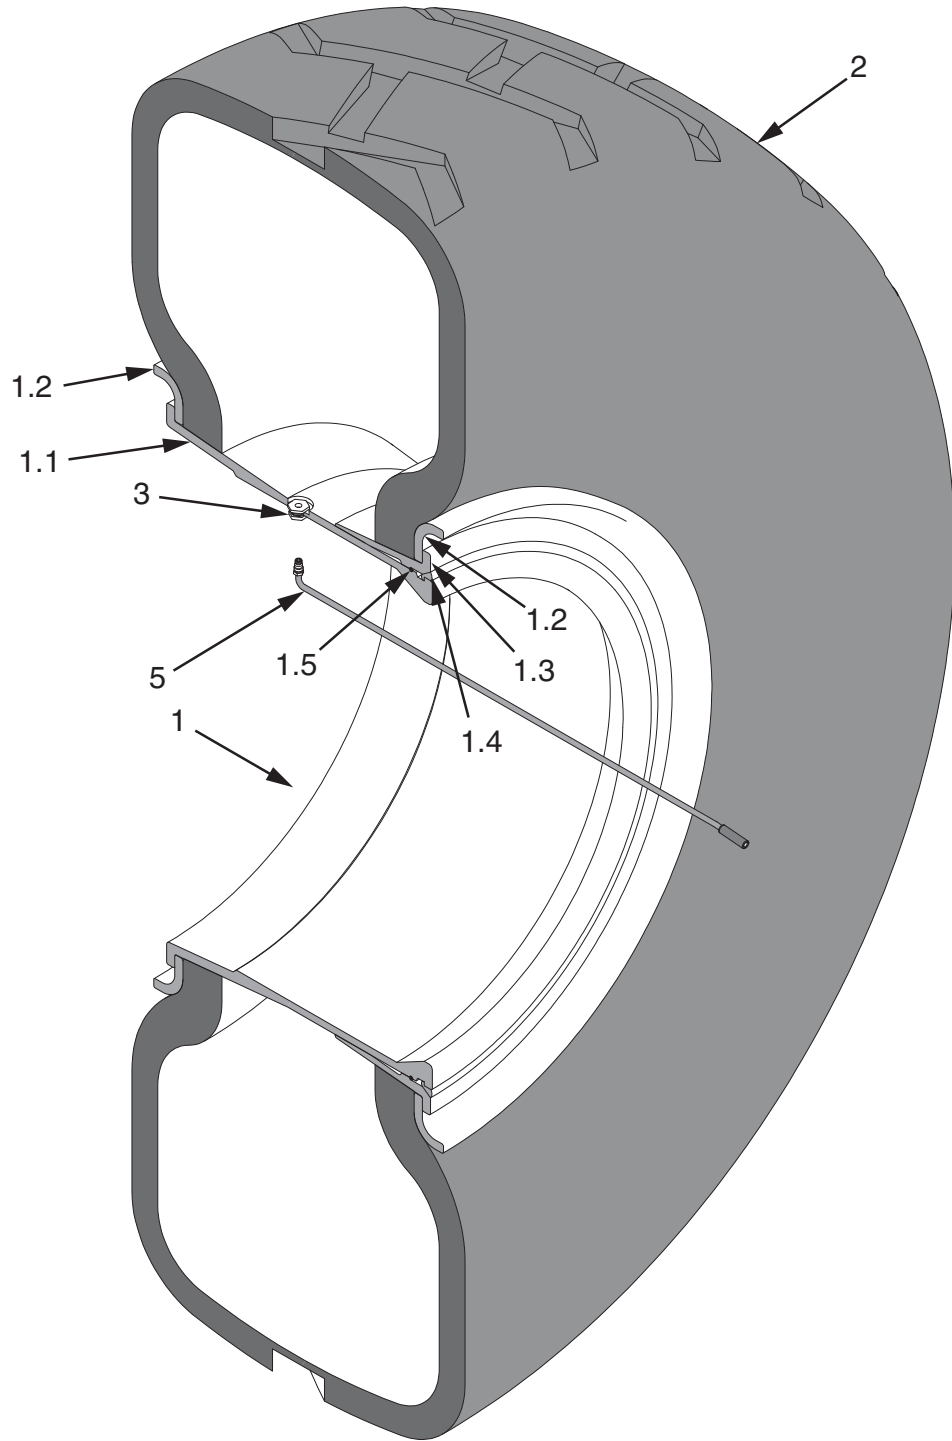

Front Wheel Assembly, Dual, Inner

Item	Part No.	Qty	Description	Item	Part No.	Qty	Description
	594675		Front Wheel Assembly, Dual, Inner				
1	594617	1	. Rim Assembly	2	594612	1	. Tire
1.1	594616	1	.. Rim Base	3	219142	1	. Spud
1.2	220682	2	.. Flange	5	594641	1	. Stem, Valve
1.3	594741	1	.. Band, Bead Seat				
1.4	594641	1	.. Ring, Lock				
1.5	206062	1	.. O-Ring				