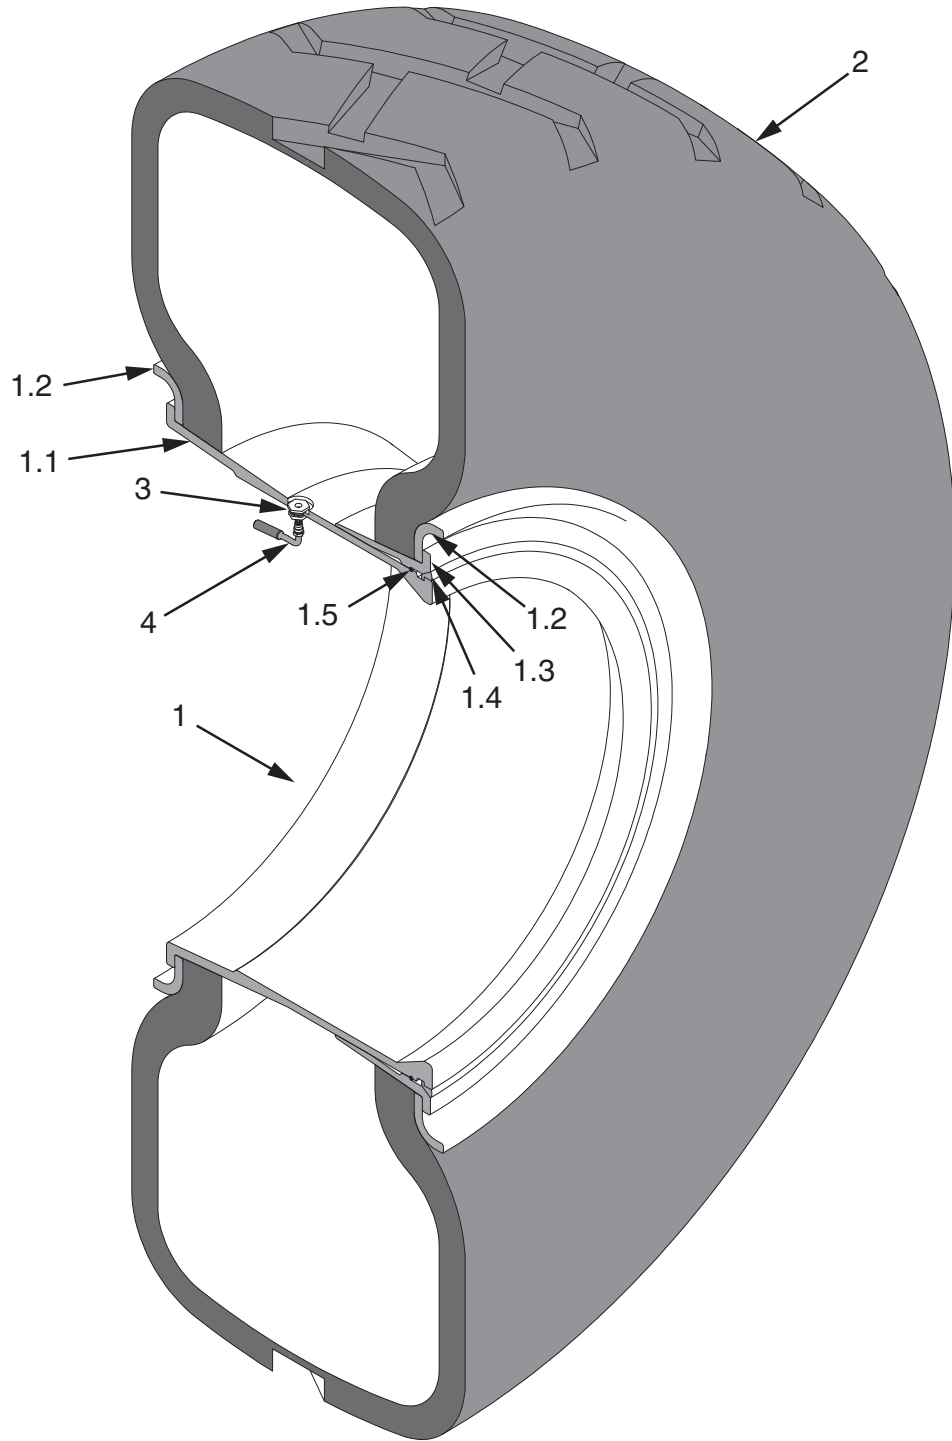

Front Wheel Assembly, Dual, Outer

Item	Part No.	Qty	Description	Item	Part No.	Qty	Description
	594621		Front Wheel Assembly, Dual, Outer				
1	594617	1	. Rim Assembly	2	594612	1	. Tire
1.1	594616	1	.. Rim Base	3	219142	1	. Spud
1.2	220682	2	.. Flange	4	219144	1	. Stem, Valve
1.3	594741	1	.. Band, Bead Seat				
1.4	206060	1	.. Ring, Lock				
1.5	206062	1	.. O-Ring				