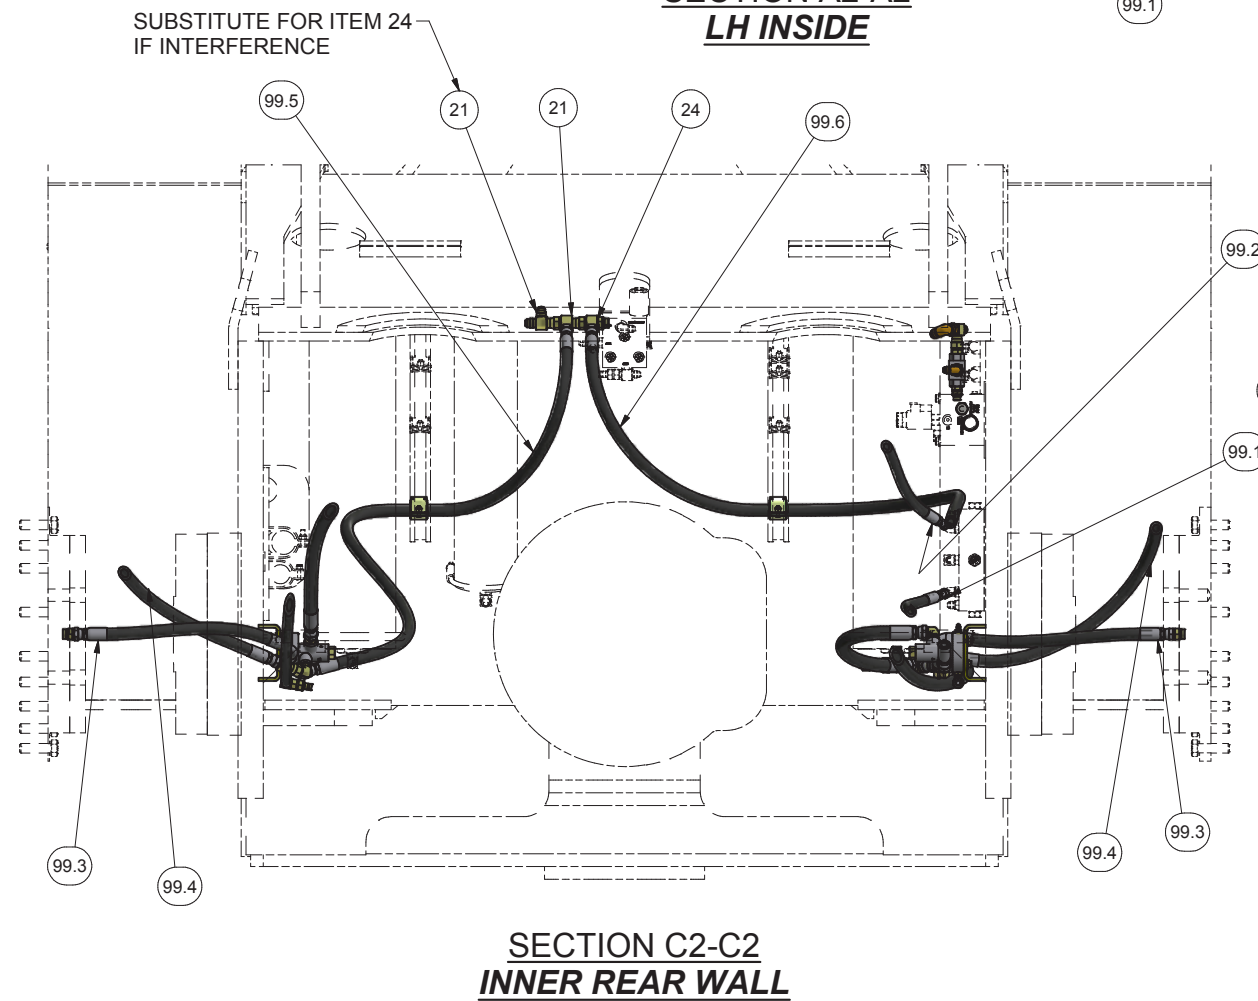

Kit, Brake Relay

Kit, Brake Relay

Item	Part No.	Qty	Description	Item	Part No.	Qty	Description
	594602		Kit, Brake Relay				
1	* 593675	2	. Valve, Brake Relay	23	210769	1	. Fitting
2	594431	2	. Bracket	24	212705	1	. Fitting
3	247426	1	. Valve, Shuttle	25	211550	2	. Fitting
4	R13811014	4	. Capscrew	26	28488	1	. Fitting
7	R13802914	4	. Hard Washer	27	14793	1	. Fitting
9	231250	2	. Clamp	28	228680	1	. Fitting
10	231296	2	. Clampb	99	594603	1	. Kit, Hose
12	236625	1	. Coupler, Male	99.1	224073	1	.. Hose Assembly
13	593632	1	. Cavity Plug	99.2	589526	1	.. Hose Assembly
14	11860	2	. Fitting	99.3	225571	2	.. Hose Assembly
15	229347	1	. Fitting	99.4	253423	2	.. Hose Assembly
16	211562	2	. Fitting	99.5	232208	1	.. Hose Assembly
17	211561	1	. Fitting	99.6	255439	1	.. Hose Assembly
18	223436	1	. Fitting	99.7	209808	1	.. Hose Assembly
19	209805	4	. Fitting	99.8	229103	1	.. Hose Assembly
20	224298	5	. Fitting				
21	214316	4	. Fitting				
22	211367	1	. Fitting				

* See Separate Coverage

DETAIL E3
PARK BRAKE EXTERNAL SHUTTLE

DETAIL F3
RH RELAY

FOR RELAY RESPONSE TIME:
REMOVE AFTER TESTING

DETAIL G3
LH RELAY

DETAIL H3
ACCUMULATOR 3

DETAIL J4
BRAKE MANIFOLD