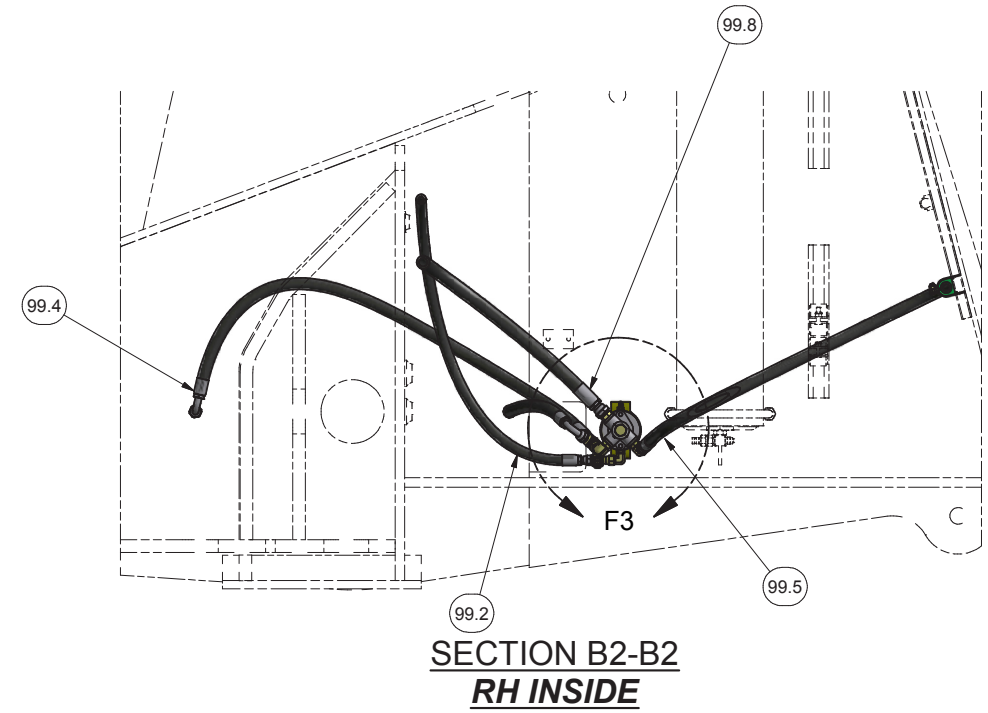

Kit, Brake Relay

Kit, Brake Relay

Item	Part No.	Qty	Description	Item	Part No.	Qty	Description
	594602		Kit, Brake Relay				
1	* 593675	2	. Valve, Brake Relay	23	210769	1	. Fitting
2	594431	2	. Bracket	24	212705	1	. Fitting
3	247426	1	. Valve, Shuttle	25	211550	2	. Fitting
4	R13811014	4	. Capscrew	26	28488	1	. Fitting
7	R13802914	4	. Hard Washer	27	14793	1	. Fitting
9	231250	2	. Clamp	28	228680	1	. Fitting
10	231296	2	. Clampb	99	594603	1	. Kit, Hose
12	236625	1	. Coupler, Male	99.1	224073	1	.. Hose Assembly
13	593632	1	. Cavity Plug	99.2	589526	1	.. Hose Assembly
14	11860	2	. Fitting	99.3	225571	2	.. Hose Assembly
15	229347	1	. Fitting	99.4	253423	2	.. Hose Assembly
16	211562	2	. Fitting	99.5	232208	1	.. Hose Assembly
17	211561	1	. Fitting	99.6	255439	1	.. Hose Assembly
18	223436	1	. Fitting	99.7	209808	1	.. Hose Assembly
19	209805	4	. Fitting	99.8	229103	1	.. Hose Assembly
20	224298	5	. Fitting				
21	214316	4	. Fitting				
22	211367	1	. Fitting				

* See Separate Coverage

DETAIL E3
PARK BRAKE EXTERNAL SHUTTLE

DETAIL F3
RH RELAY

FOR RELAY RESPONSE TIME:
REMOVE AFTER TESTING

DETAIL G3
LH RELAY

DETAIL H3
ACCUMULATOR 3

DETAIL J4
BRAKE MANIFOLD