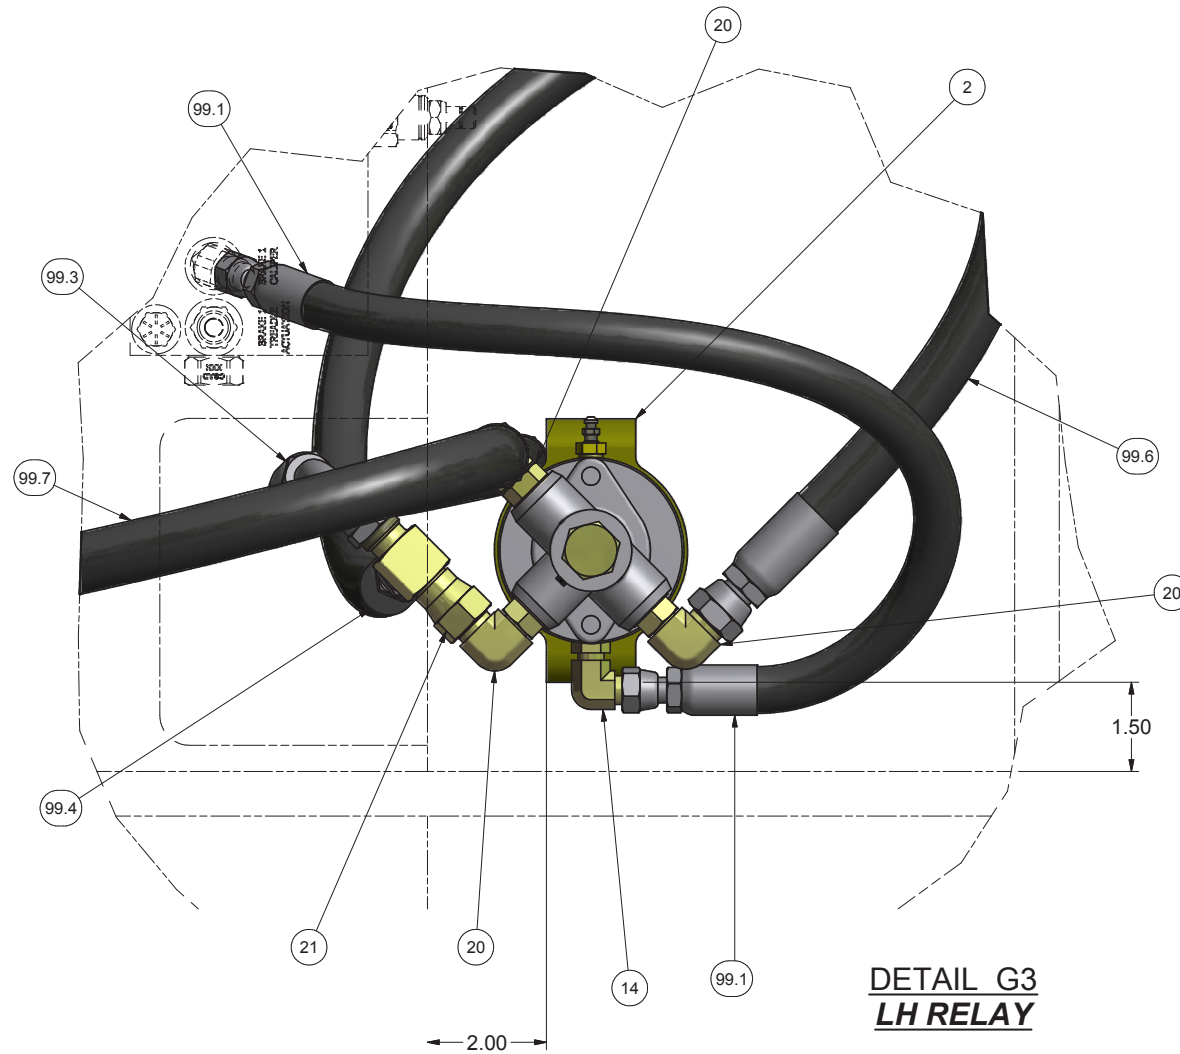

Kit, Brake Relay

Kit, Brake Relay

Item	Part No.	Qty	Description	Item	Part No.	Qty	Description
	594602		Kit, Brake Relay				
1	* 593675	2	. Valve, Brake Relay	23	210769	1	. Fitting
2	594431	2	. Bracket	24	212705	1	. Fitting
3	247426	1	. Valve, Shuttle	25	211550	2	. Fitting
4	R13811014	4	. Capscrew	26	28488	1	. Fitting
7	R13802914	4	. Hard Washer	27	14793	1	. Fitting
9	231250	2	. Clamp	28	228680	1	. Fitting
10	231296	2	. Clampb	99	594603	1	. Kit, Hose
12	236625	1	. Coupler, Male	99.1	224073	1	.. Hose Assembly
13	593632	1	. Cavity Plug	99.2	589526	1	.. Hose Assembly
14	11860	2	. Fitting	99.3	225571	2	.. Hose Assembly
15	229347	1	. Fitting	99.4	253423	2	.. Hose Assembly
16	211562	2	. Fitting	99.5	232208	1	.. Hose Assembly
17	211561	1	. Fitting	99.6	255439	1	.. Hose Assembly
18	223436	1	. Fitting	99.7	209808	1	.. Hose Assembly
19	209805	4	. Fitting	99.8	229103	1	.. Hose Assembly
20	224298	5	. Fitting				
21	214316	4	. Fitting				
22	211367	1	. Fitting				

* See Separate Coverage

DETAIL E3
PARK BRAKE EXTERNAL SHUTTLE

DETAIL F3
RH RELAY

FOR RELAY RESPONSE TIME:
REMOVE AFTER TESTING

DETAIL G3
LH RELAY

DETAIL H3
ACCUMULATOR 3

DETAIL J4
BRAKE MANIFOLD