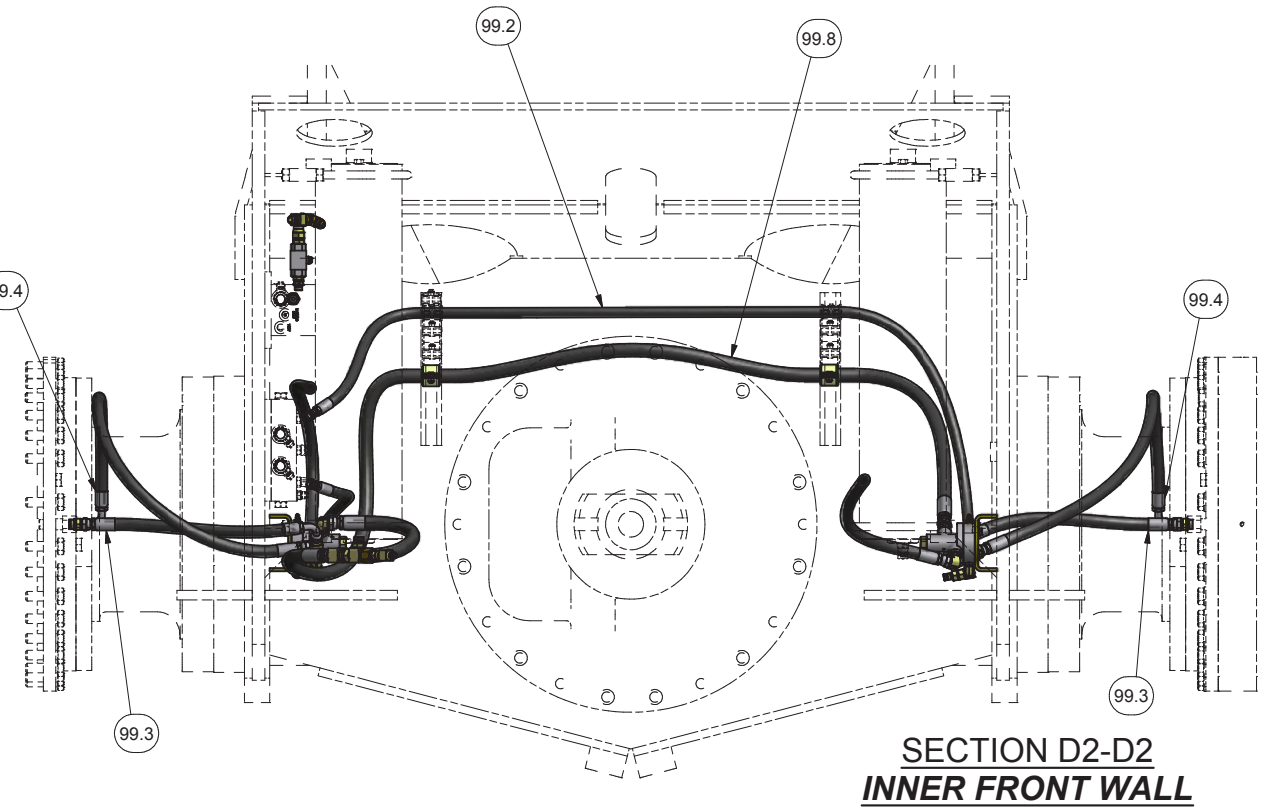

Kit, Brake Relay

Kit, Brake Relay

Item	Part No.	Qty	Description	Item	Part No.	Qty	Description
	594602		Kit, Brake Relay				
1	* 593675	2	. Valve, Brake Relay	23	210769	1	. Fitting
2	594431	2	. Bracket	24	212705	1	. Fitting
3	247426	1	. Valve, Shuttle	25	211550	2	. Fitting
4	R13811014	4	. Capscrew	26	28488	1	. Fitting
7	R13802914	4	. Hard Washer	27	14793	1	. Fitting
9	231250	2	. Clamp	28	228680	1	. Fitting
10	231296	2	. Clampb	99	594603	1	. Kit, Hose
12	236625	1	. Coupler, Male	99.1	224073	1	.. Hose Assembly
13	593632	1	. Cavity Plug	99.2	589526	1	.. Hose Assembly
14	11860	2	. Fitting	99.3	225571	2	.. Hose Assembly
15	229347	1	. Fitting	99.4	253423	2	.. Hose Assembly
16	211562	2	. Fitting	99.5	232208	1	.. Hose Assembly
17	211561	1	. Fitting	99.6	255439	1	.. Hose Assembly
18	223436	1	. Fitting	99.7	209808	1	.. Hose Assembly
19	209805	4	. Fitting	99.8	229103	1	.. Hose Assembly
20	224298	5	. Fitting				
21	214316	4	. Fitting				
22	211367	1	. Fitting				

* See Separate Coverage

DETAIL E3
PARK BRAKE EXTERNAL SHUTTLE

DETAIL F3
RH RELAY

FOR RELAY RESPONSE TIME:
REMOVE AFTER TESTING

DETAIL G3
LH RELAY

DETAIL H3
ACCUMULATOR 3

DETAIL J4
BRAKE MANIFOLD