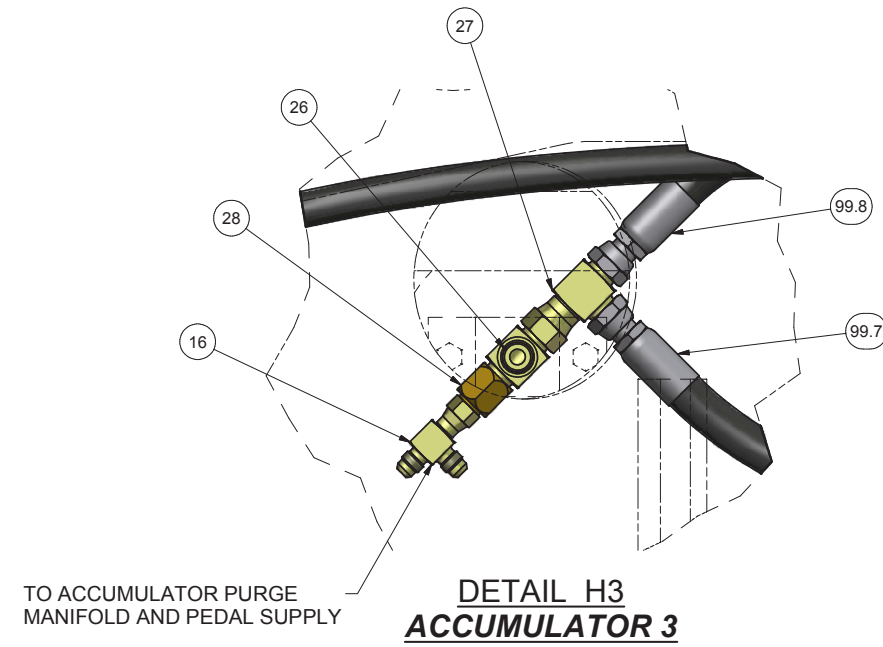

Kit, Brake Relay

Kit, Brake Relay

Item	Part No.	Qty	Description	Item	Part No.	Qty	Description
	594602		Kit, Brake Relay				
1	* 593675	2	. Valve, Brake Relay	23	210769	1	. Fitting
2	594431	2	. Bracket	24	212705	1	. Fitting
3	247426	1	. Valve, Shuttle	25	211550	2	. Fitting
4	R13811014	4	. Capscrew	26	28488	1	. Fitting
7	R13802914	4	. Hard Washer	27	14793	1	. Fitting
9	231250	2	. Clamp	28	228680	1	. Fitting
10	231296	2	. Clampb	99	594603	1	. Kit, Hose
12	236625	1	. Coupler, Male	99.1	224073	1	.. Hose Assembly
13	593632	1	. Cavity Plug	99.2	589526	1	.. Hose Assembly
14	11860	2	. Fitting	99.3	225571	2	.. Hose Assembly
15	229347	1	. Fitting	99.4	253423	2	.. Hose Assembly
16	211562	2	. Fitting	99.5	232208	1	.. Hose Assembly
17	211561	1	. Fitting	99.6	255439	1	.. Hose Assembly
18	223436	1	. Fitting	99.7	209808	1	.. Hose Assembly
19	209805	4	. Fitting	99.8	229103	1	.. Hose Assembly
20	224298	5	. Fitting				
21	214316	4	. Fitting				
22	211367	1	. Fitting				

* See Separate Coverage

DETAIL E3
PARK BRAKE EXTERNAL SHUTTLE

DETAIL F3
RH RELAY

FOR RELAY RESPONSE TIME:
REMOVE AFTER TESTING

DETAIL G3
LH RELAY

DETAIL H3
ACCUMULATOR 3

DETAIL J4
BRAKE MANIFOLD