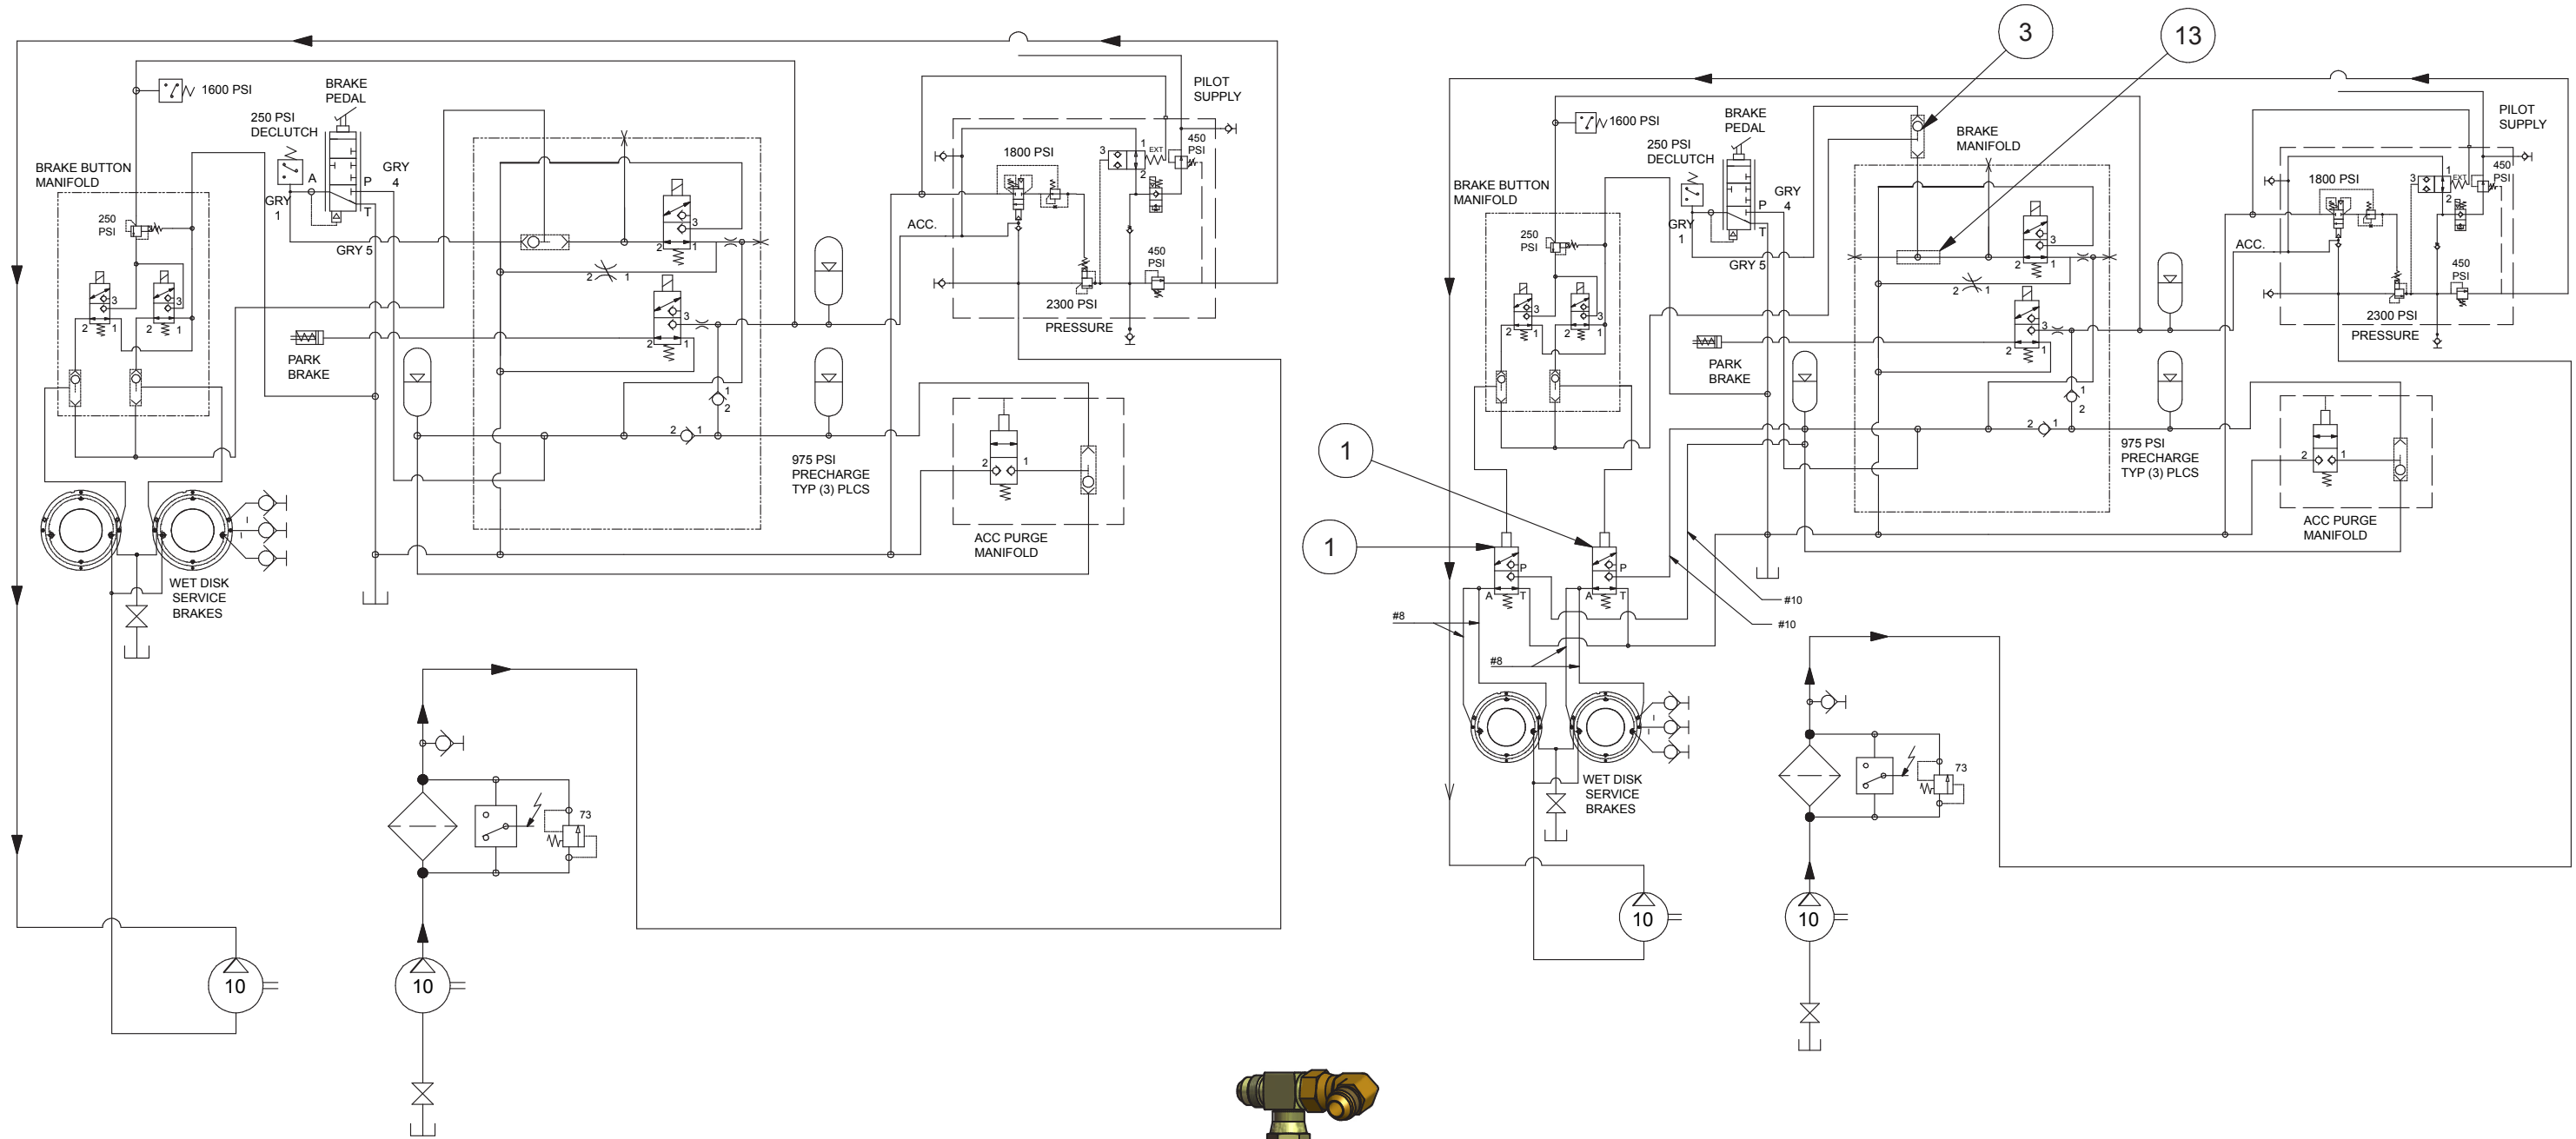

Kit, Brake Relay

Kit, Brake Relay

Item	Part No.	Qty	Description	Item	Part No.	Qty	Description
	594602		Kit, Brake Relay				
1	* 593675	2	. Valve, Brake Relay	23	210769	1	. Fitting
2	594431	2	. Bracket	24	212705	1	. Fitting
3	247426	1	. Valve, Shuttle	25	211550	2	. Fitting
4	R13811014	4	. Capscrew	26	28488	1	. Fitting
7	R13802914	4	. Hard Washer	27	14793	1	. Fitting
9	231250	2	. Clamp	28	228680	1	. Fitting
10	231296	2	. Clampb	99	594603	1	. Kit, Hose
12	236625	1	. Coupler, Male	99.1	224073	1	.. Hose Assembly
13	593632	1	. Cavity Plug	99.2	589526	1	.. Hose Assembly
14	11860	2	. Fitting	99.3	225571	2	.. Hose Assembly
15	229347	1	. Fitting	99.4	253423	2	.. Hose Assembly
16	211562	2	. Fitting	99.5	232208	1	.. Hose Assembly
17	211561	1	. Fitting	99.6	255439	1	.. Hose Assembly
18	223436	1	. Fitting	99.7	209808	1	.. Hose Assembly
19	209805	4	. Fitting	99.8	229103	1	.. Hose Assembly
20	224298	5	. Fitting				
21	214316	4	. Fitting				
22	211367	1	. Fitting				

* See Separate Coverage

DETAIL E3
PARK BRAKE EXTERNAL SHUTTLE

DETAIL F3
RH RELAY

FOR RELAY RESPONSE TIME:
REMOVE AFTER TESTING

DETAIL G3
LH RELAY

DETAIL H3
ACCUMULATOR 3

DETAIL J4
BRAKE MANIFOLD