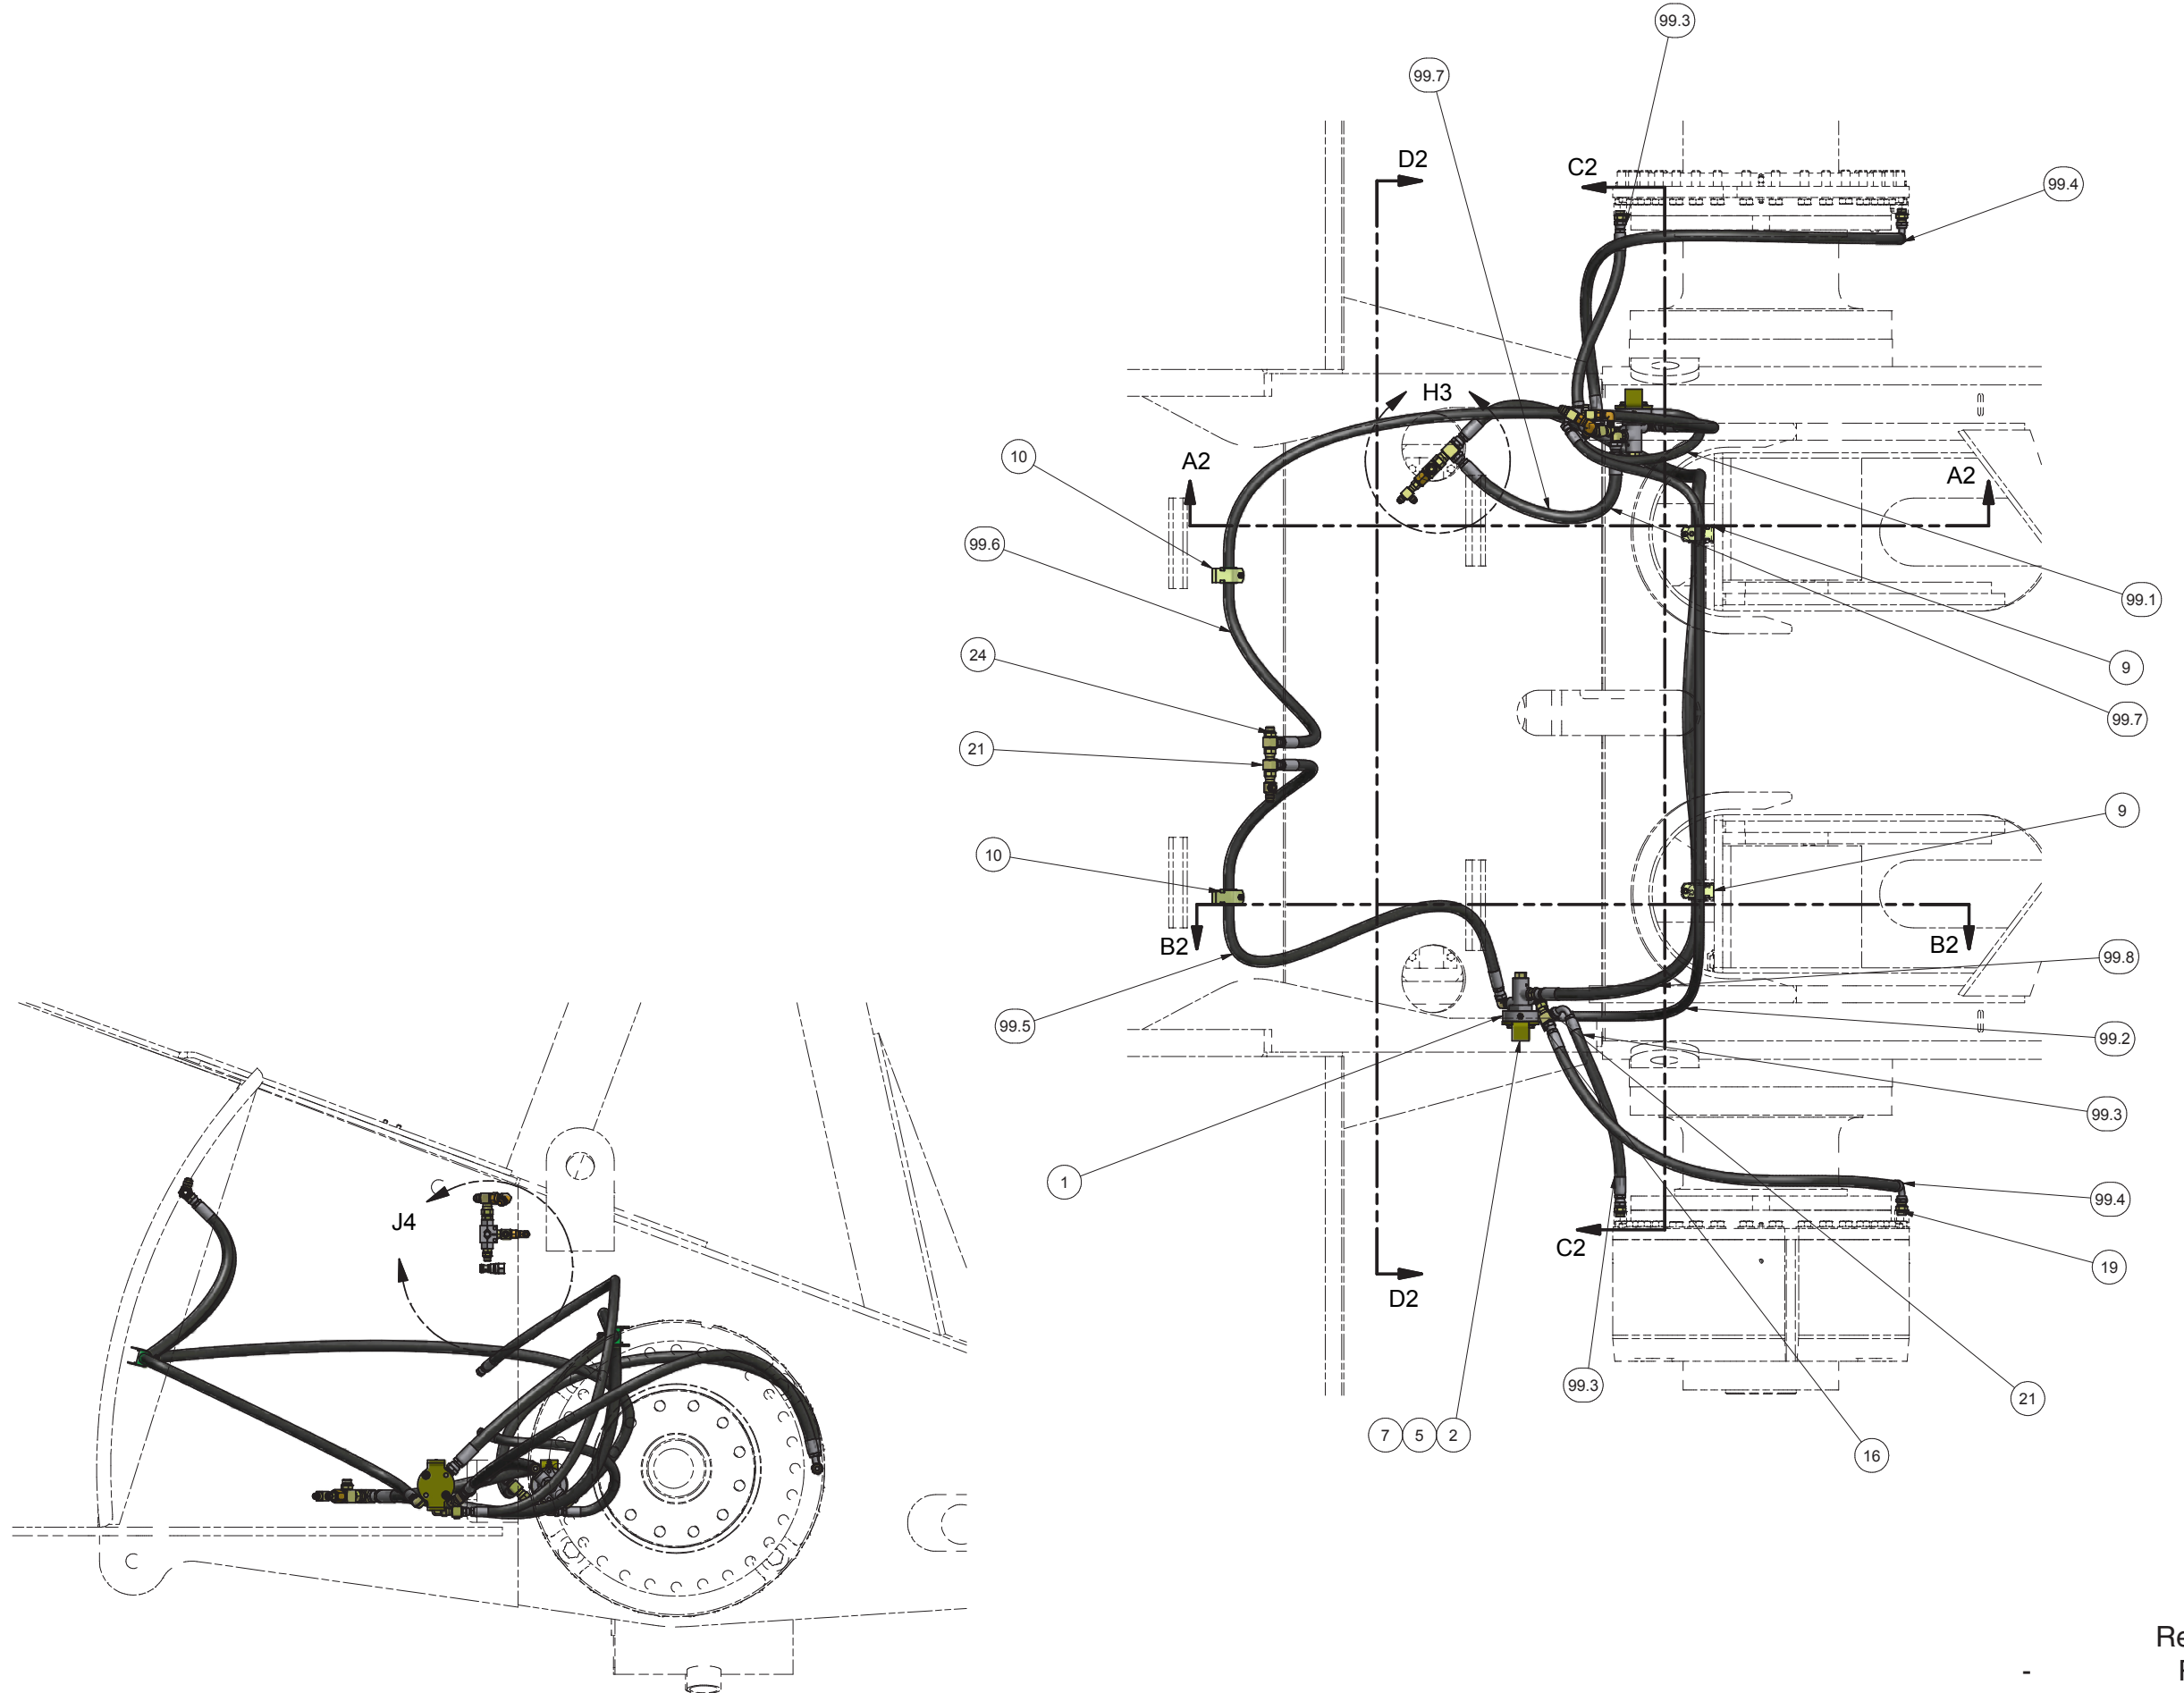

Kit, Brake Relay

Kit, Brake Relay

Item	Part No.	Qty	Description	Item	Part No.	Qty	Description
	594602		Kit, Brake Relay				
1	* 593675	2	. Valve, Brake Relay	23	210769	1	. Fitting
2	594431	2	. Bracket	24	212705	1	. Fitting
3	247426	1	. Valve, Shuttle	25	211550	2	. Fitting
4	R13811014	4	. Capscrew	26	28488	1	. Fitting
7	R13802914	4	. Hard Washer	27	14793	1	. Fitting
9	231250	2	. Clamp	28	228680	1	. Fitting
10	231296	2	. Clampb	99	594603	1	. Kit, Hose
12	236625	1	. Coupler, Male	99.1	224073	1	.. Hose Assembly
13	593632	1	. Cavity Plug	99.2	589526	1	.. Hose Assembly
14	11860	2	. Fitting	99.3	225571	2	.. Hose Assembly
15	229347	1	. Fitting	99.4	253423	2	.. Hose Assembly
16	211562	2	. Fitting	99.5	232208	1	.. Hose Assembly
17	211561	1	. Fitting	99.6	255439	1	.. Hose Assembly
18	223436	1	. Fitting	99.7	209808	1	.. Hose Assembly
19	209805	4	. Fitting	99.8	229103	1	.. Hose Assembly
20	224298	5	. Fitting				
21	214316	4	. Fitting				
22	211367	1	. Fitting				

* See Separate Coverage

DETAIL E3
PARK BRAKE EXTERNAL SHUTTLE

DETAIL F3
RH RELAY

FOR RELAY RESPONSE TIME:
REMOVE AFTER TESTING

DETAIL G3
LH RELAY

DETAIL H3
ACCUMULATOR 3

DETAIL J4
BRAKE MANIFOLD