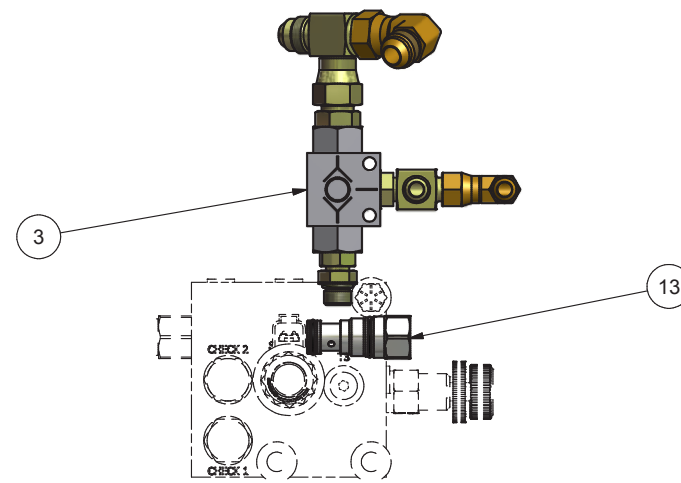

Kit, Brake Relay

Kit, Brake Relay

Item	Part No.	Qty	Description	Item	Part No.	Qty	Description
	594602		Kit, Brake Relay				
1	* 593675	2	. Valve, Brake Relay	23	210769	1	. Fitting
2	594431	2	. Bracket	24	212705	1	. Fitting
3	247426	1	. Valve, Shuttle	25	211550	2	. Fitting
4	R13811014	4	. Capscrew	26	28488	1	. Fitting
7	R13802914	4	. Hard Washer	27	14793	1	. Fitting
9	231250	2	. Clamp	28	228680	1	. Fitting
10	231296	2	. Clampb	99	594603	1	. Kit, Hose
12	236625	1	. Coupler, Male	99.1	224073	1	.. Hose Assembly
13	593632	1	. Cavity Plug	99.2	589526	1	.. Hose Assembly
14	11860	2	. Fitting	99.3	225571	2	.. Hose Assembly
15	229347	1	. Fitting	99.4	253423	2	.. Hose Assembly
16	211562	2	. Fitting	99.5	232208	1	.. Hose Assembly
17	211561	1	. Fitting	99.6	255439	1	.. Hose Assembly
18	223436	1	. Fitting	99.7	209808	1	.. Hose Assembly
19	209805	4	. Fitting	99.8	229103	1	.. Hose Assembly
20	224298	5	. Fitting				
21	214316	4	. Fitting				
22	211367	1	. Fitting				

* See Separate Coverage

DETAIL E3
PARK BRAKE EXTERNAL SHUTTLE

DETAIL F3
RH RELAY

FOR RELAY RESPONSE TIME:
REMOVE AFTER TESTING

DETAIL G3
LH RELAY

DETAIL H3
ACCUMULATOR 3

DETAIL J4
BRAKE MANIFOLD