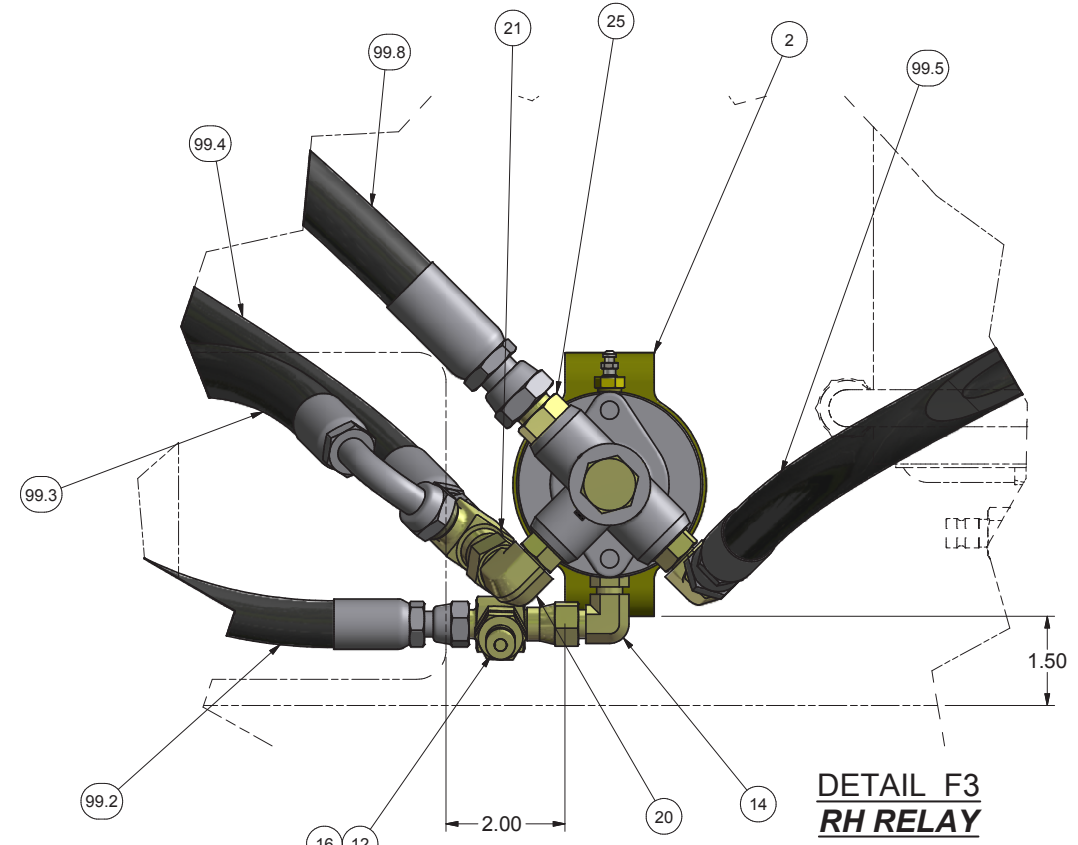

Kit, Brake Relay

Kit, Brake Relay

Item	Part No.	Qty	Description	Item	Part No.	Qty	Description
	594602		Kit, Brake Relay				
1	* 593675	2	. Valve, Brake Relay	23	210769	1	. Fitting
2	594431	2	. Bracket	24	212705	1	. Fitting
3	247426	1	. Valve, Shuttle	25	211550	2	. Fitting
4	R13811014	4	. Capscrew	26	28488	1	. Fitting
7	R13802914	4	. Hard Washer	27	14793	1	. Fitting
9	231250	2	. Clamp	28	228680	1	. Fitting
10	231296	2	. Clampb	99	594603	1	. Kit, Hose
12	236625	1	. Coupler, Male	99.1	224073	1	.. Hose Assembly
13	593632	1	. Cavity Plug	99.2	589526	1	.. Hose Assembly
14	11860	2	. Fitting	99.3	225571	2	.. Hose Assembly
15	229347	1	. Fitting	99.4	253423	2	.. Hose Assembly
16	211562	2	. Fitting	99.5	232208	1	.. Hose Assembly
17	211561	1	. Fitting	99.6	255439	1	.. Hose Assembly
18	223436	1	. Fitting	99.7	209808	1	.. Hose Assembly
19	209805	4	. Fitting	99.8	229103	1	.. Hose Assembly
20	224298	5	. Fitting				
21	214316	4	. Fitting				
22	211367	1	. Fitting				

* See Separate Coverage

DETAIL E3
PARK BRAKE EXTERNAL SHUTTLE

DETAIL F3
RH RELAY

FOR RELAY RESPONSE TIME:
REMOVE AFTER TESTING

DETAIL G3
LH RELAY

DETAIL H3
ACCUMULATOR 3

DETAIL J4
BRAKE MANIFOLD