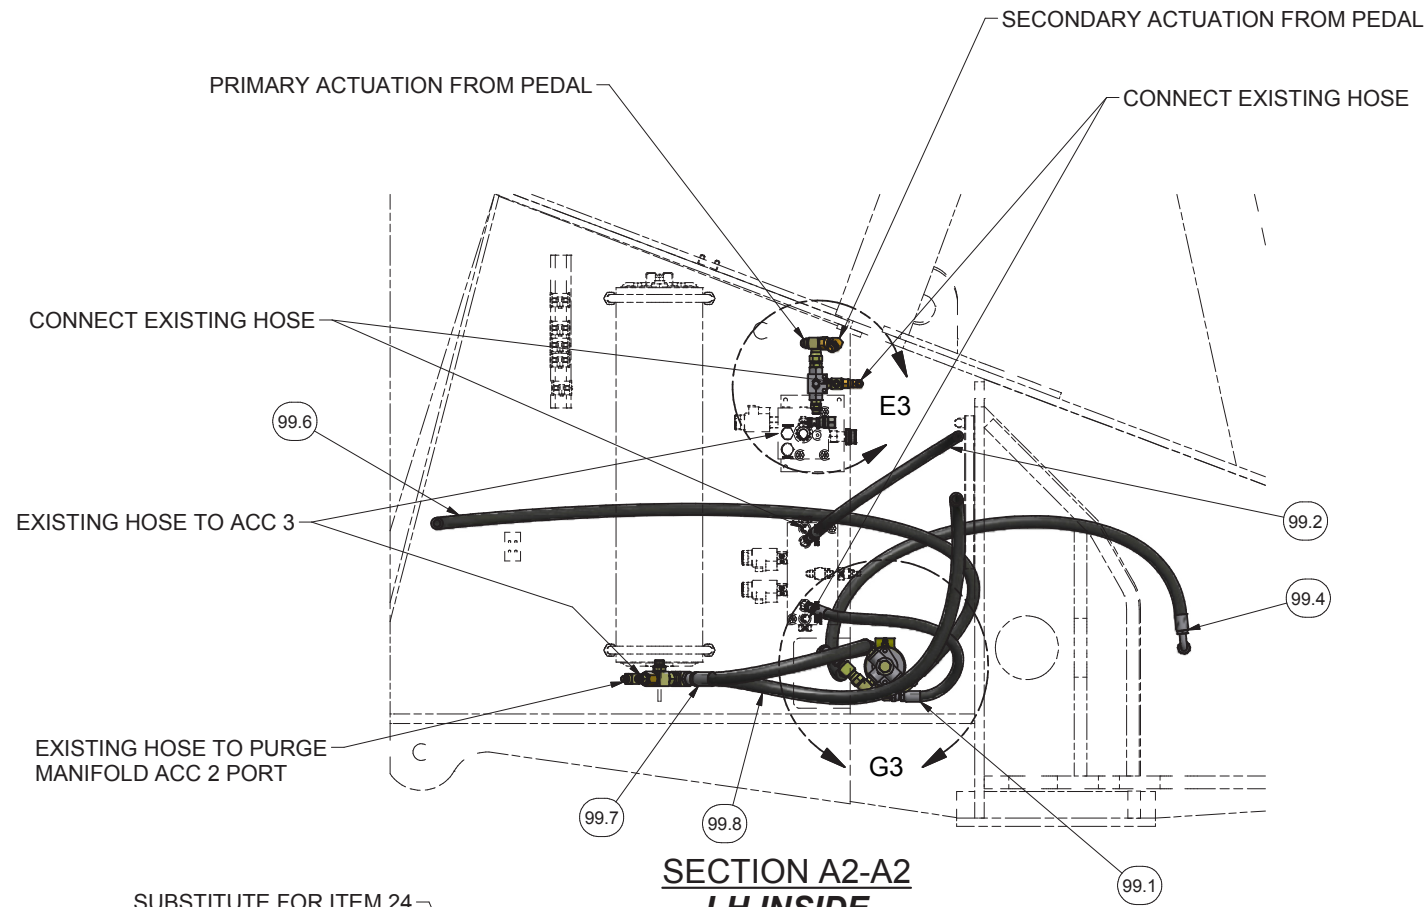

Kit, Brake Relay

Kit, Brake Relay

Item	Part No.	Qty	Description	Item	Part No.	Qty	Description
	594602		Kit, Brake Relay				
1	* 593675	2	. Valve, Brake Relay	23	210769	1	. Fitting
2	594431	2	. Bracket	24	212705	1	. Fitting
3	247426	1	. Valve, Shuttle	25	211550	2	. Fitting
4	R13811014	4	. Capscrew	26	28488	1	. Fitting
7	R13802914	4	. Hard Washer	27	14793	1	. Fitting
9	231250	2	. Clamp	28	228680	1	. Fitting
10	231296	2	. Clampb	99	594603	1	. Kit, Hose
12	236625	1	. Coupler, Male	99.1	224073	1	.. Hose Assembly
13	593632	1	. Cavity Plug	99.2	589526	1	.. Hose Assembly
14	11860	2	. Fitting	99.3	225571	2	.. Hose Assembly
15	229347	1	. Fitting	99.4	253423	2	.. Hose Assembly
16	211562	2	. Fitting	99.5	232208	1	.. Hose Assembly
17	211561	1	. Fitting	99.6	255439	1	.. Hose Assembly
18	223436	1	. Fitting	99.7	209808	1	.. Hose Assembly
19	209805	4	. Fitting	99.8	229103	1	.. Hose Assembly
20	224298	5	. Fitting				
21	214316	4	. Fitting				
22	211367	1	. Fitting				

* See Separate Coverage

DETAIL E3
PARK BRAKE EXTERNAL SHUTTLE

DETAIL F3
RH RELAY

FOR RELAY RESPONSE TIME:
REMOVE AFTER TESTING

DETAIL G3
LH RELAY

DETAIL H3
ACCUMULATOR 3

DETAIL J4
BRAKE MANIFOLD