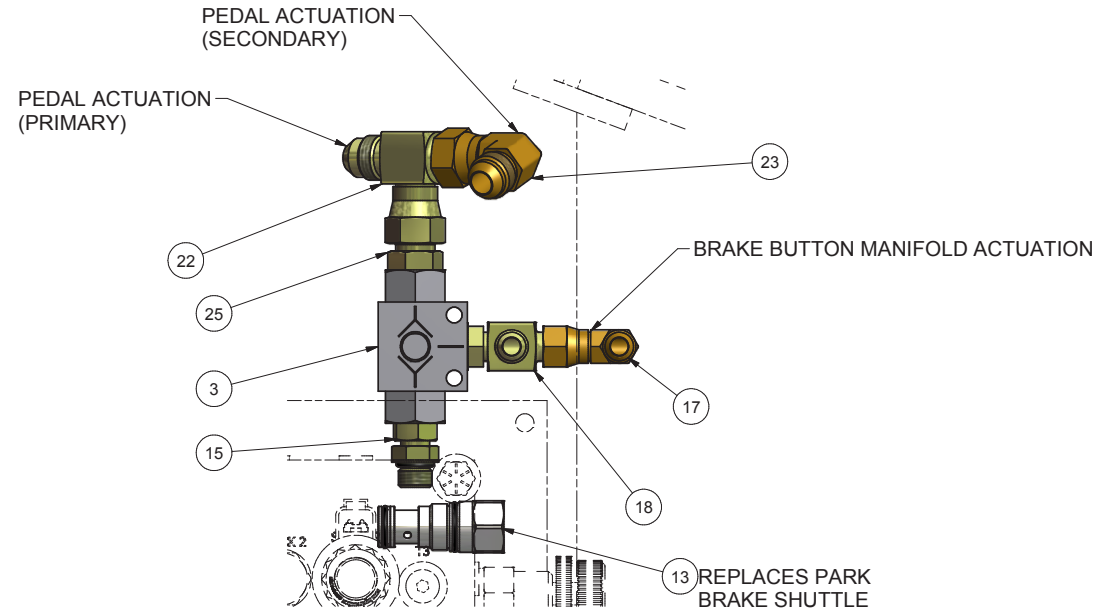

Kit, Brake Relay

Kit, Brake Relay

Item	Part No.	Qty	Description	Item	Part No.	Qty	Description
	594602		Kit, Brake Relay				
1	* 593675	2	. Valve, Brake Relay	23	210769	1	. Fitting
2	594431	2	. Bracket	24	212705	1	. Fitting
3	247426	1	. Valve, Shuttle	25	211550	2	. Fitting
4	R13811014	4	. Capscrew	26	28488	1	. Fitting
7	R13802914	4	. Hard Washer	27	14793	1	. Fitting
9	231250	2	. Clamp	28	228680	1	. Fitting
10	231296	2	. Clampb	99	594603	1	. Kit, Hose
12	236625	1	. Coupler, Male	99.1	224073	1	.. Hose Assembly
13	593632	1	. Cavity Plug	99.2	589526	1	.. Hose Assembly
14	11860	2	. Fitting	99.3	225571	2	.. Hose Assembly
15	229347	1	. Fitting	99.4	253423	2	.. Hose Assembly
16	211562	2	. Fitting	99.5	232208	1	.. Hose Assembly
17	211561	1	. Fitting	99.6	255439	1	.. Hose Assembly
18	223436	1	. Fitting	99.7	209808	1	.. Hose Assembly
19	209805	4	. Fitting	99.8	229103	1	.. Hose Assembly
20	224298	5	. Fitting				
21	214316	4	. Fitting				
22	211367	1	. Fitting				

* See Separate Coverage

DETAIL E3
PARK BRAKE EXTERNAL SHUTTLE

DETAIL F3
RH RELAY

FOR RELAY RESPONSE TIME:
REMOVE AFTER TESTING

DETAIL G3
LH RELAY

DETAIL H3
ACCUMULATOR 3

DETAIL J4
BRAKE MANIFOLD