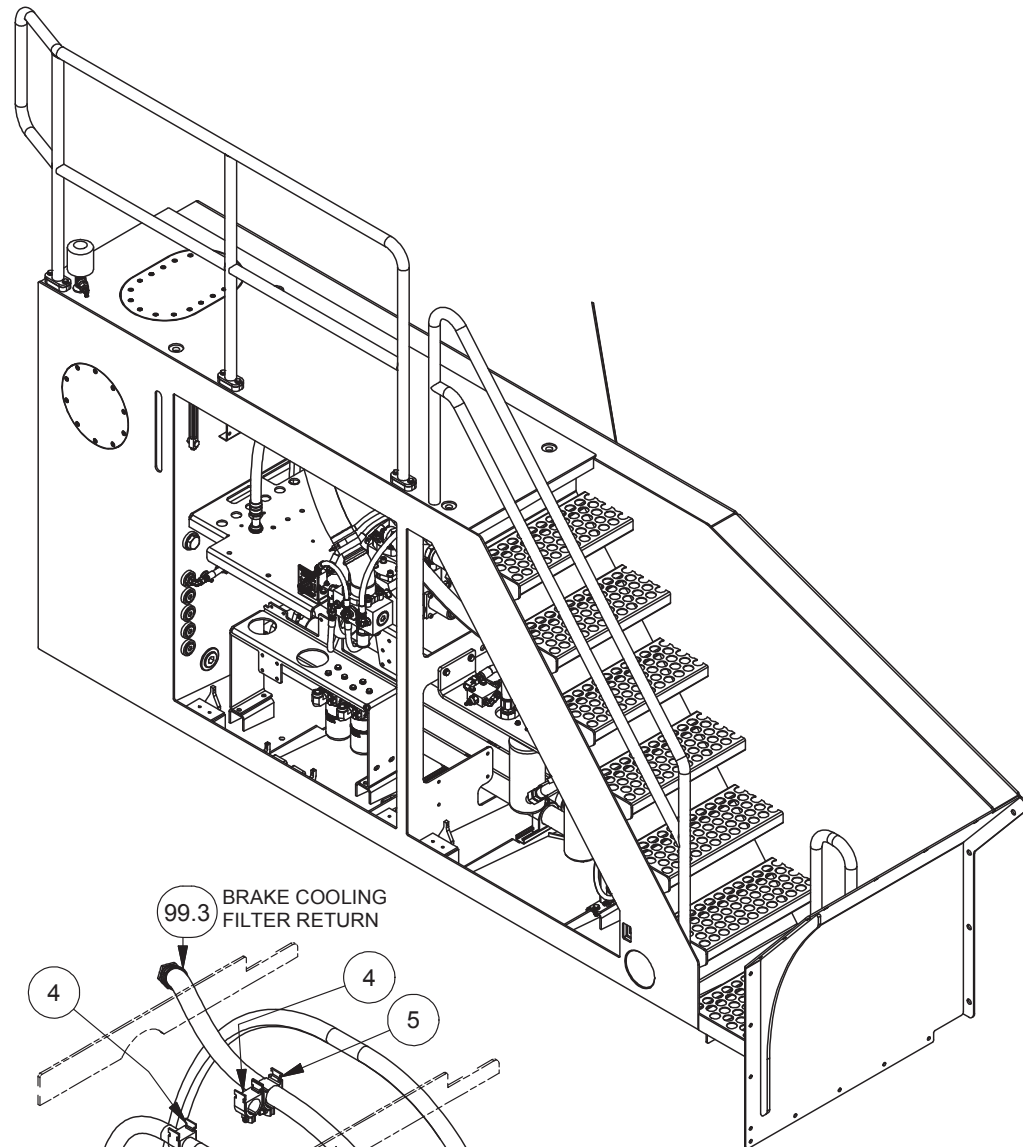

Service Bay, RH, Components

Service Bay, RH, Components

Item	Part No.	Qty	Description	Item	Part No.	Qty	Description
	594599		Service Bay, RH, Components				
1	* 594947	1	. Hyd System Tank, Components	99.4	592369	1	.. Hose Assembly
2	* 594509	1	. Hyd System RH Serv Bay - Filter	99.5	235529	1	.. Hose Assembly
3	* 594871	1	. Finis Decals, RH Serv Bay	99.6	235527	2	.. Hose Assembly
4	231248	5	. Clamp, Hydra-Zorb	99.7	595196	1	.. Hose Assembly
5	237508	1	. Clamp, Hydra-Zorb	99.8	595789	1	.. Hose Assembly
99	595449	1	. Kit, Hose	99.9	596337	1	.. Hose Assembly
99.1	595194	1	.. Hose Assembly				
99.2	595186	1	.. Hose Assembly				* See Separate Coverage
99.3	593565	1	.. Hose Assembly				

RHSB W/O ITEMS 1 THRU 6 SHOWN

STRG ORBITAL TANK RETURN 99.6 FAN MANIFOLD TANK RETURN 99.6