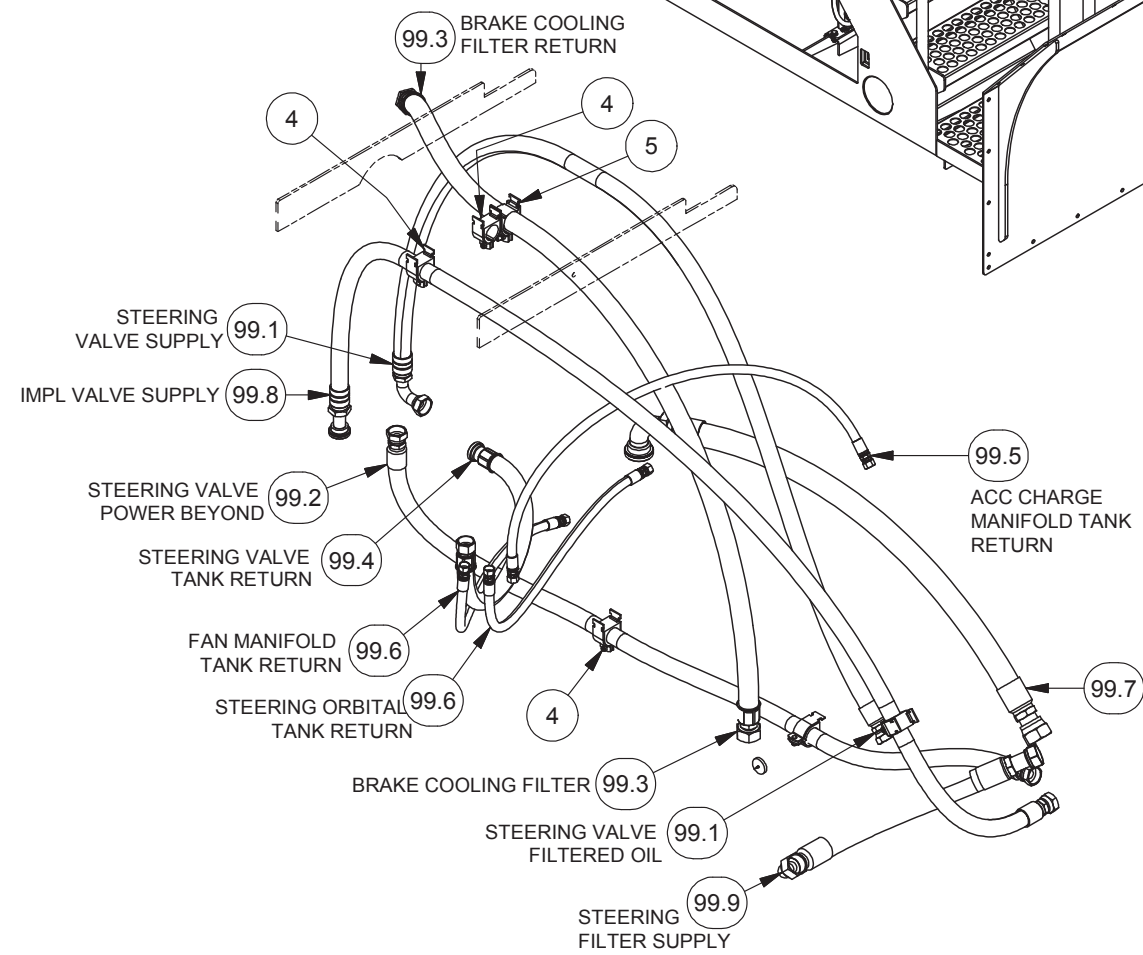

Service Bay, RH, Components

Service Bay, RH, Components

Item	Part No.	Qty	Description	Item	Part No.	Qty	Description
	594599		Service Bay, RH, Components				
1	* 594947	1	. Hyd System Tank, Components	99.4	592369	1	.. Hose Assembly
2	* 594509	1	. Hyd System RH Serv Bay - Filter	99.5	235529	1	.. Hose Assembly
3	* 594871	1	. Finis Decals, RH Serv Bay	99.6	235527	2	.. Hose Assembly
4	231248	5	. Clamp, Hydra-Zorb	99.7	595196	1	.. Hose Assembly
5	237508	1	. Clamp, Hydra-Zorb	99.8	595789	1	.. Hose Assembly
99	595449	1	. Kit, Hose	99.9	596337	1	.. Hose Assembly
99.1	595194	1	.. Hose Assembly				
99.2	595186	1	.. Hose Assembly				* See Separate Coverage
99.3	593565	1	.. Hose Assembly				

RHSB W/O ITEMS 1 THRU 6 SHOWN

STRG ORBITAL TANK RETURN 99.6 FAN MANIFOLD TANK RETURN 99.6