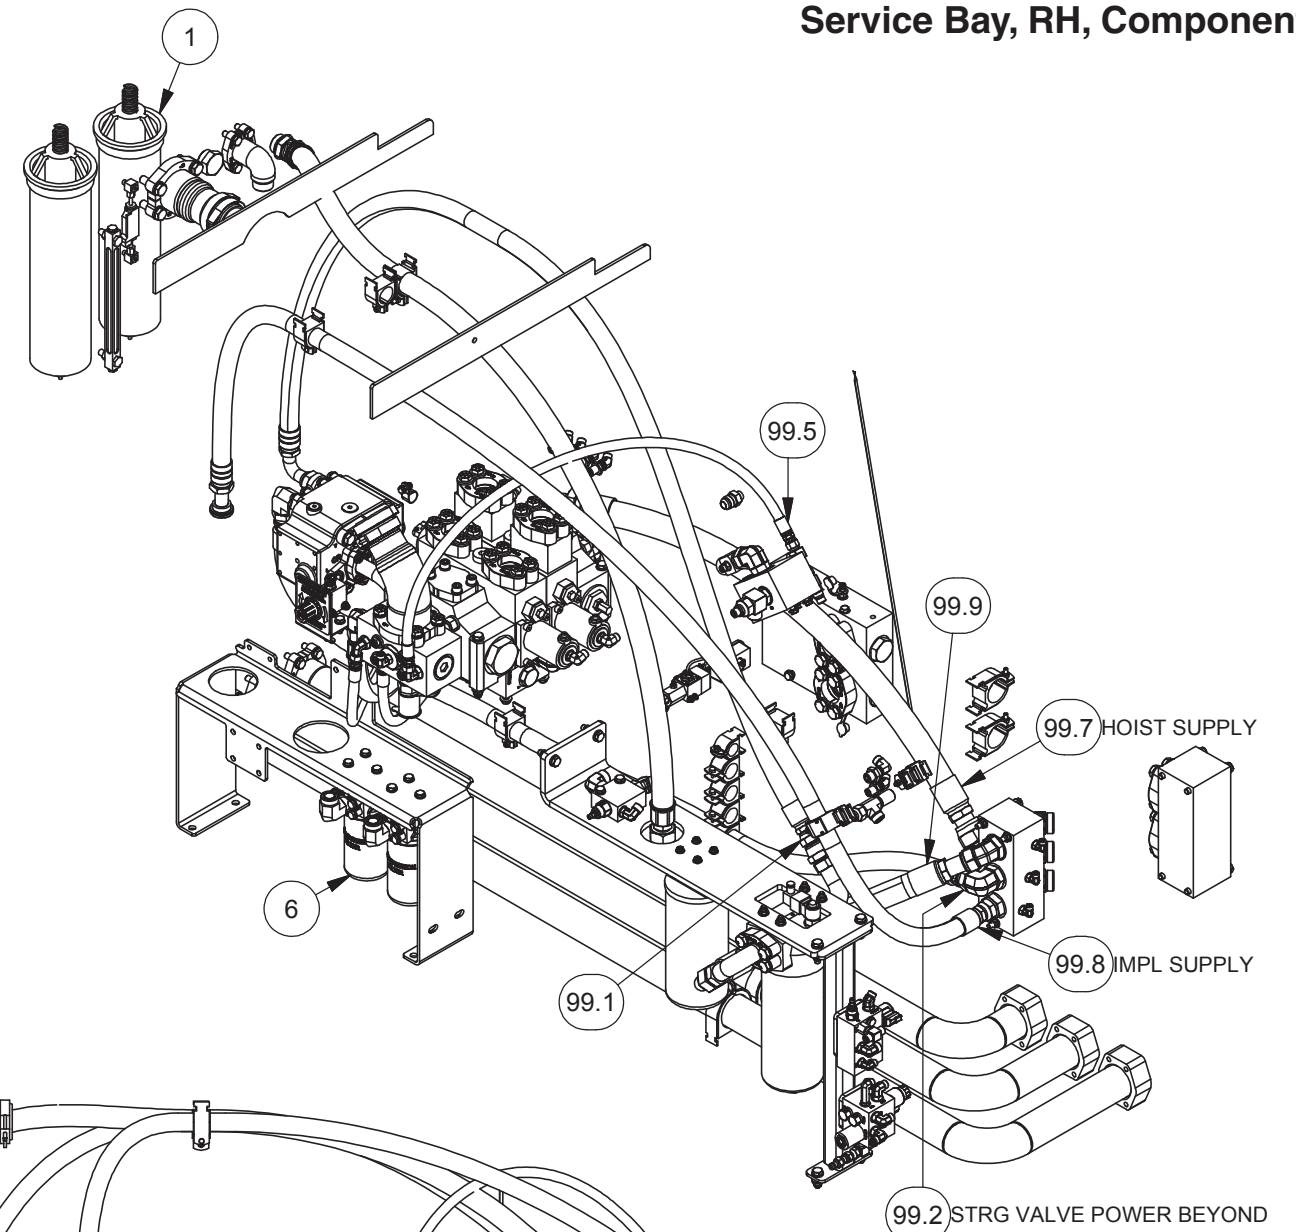

Service Bay, RH, Components

Service Bay, RH, Components

Item	Part No.	Qty	Description	Item	Part No.	Qty	Description
	594599		Service Bay, RH, Components				
1	* 594947	1	. Hyd System Tank, Components	99.4	592369	1	.. Hose Assembly
2	* 594509	1	. Hyd System RH Serv Bay - Filter	99.5	235529	1	.. Hose Assembly
3	* 594871	1	. Finis Decals, RH Serv Bay	99.6	235527	2	.. Hose Assembly
4	231248	5	. Clamp, Hydra-Zorb	99.7	595196	1	.. Hose Assembly
5	237508	1	. Clamp, Hydra-Zorb	99.8	595789	1	.. Hose Assembly
99	595449	1	. Kit, Hose	99.9	596337	1	.. Hose Assembly
99.1	595194	1	.. Hose Assembly				
99.2	595186	1	.. Hose Assembly				* See Separate Coverage
99.3	593565	1	.. Hose Assembly				

RHSB W/O ITEMS 1 THRU 6 SHOWN

STRG ORBITAL TANK RETURN 99.6 FAN MANIFOLD TANK RETURN 99.6