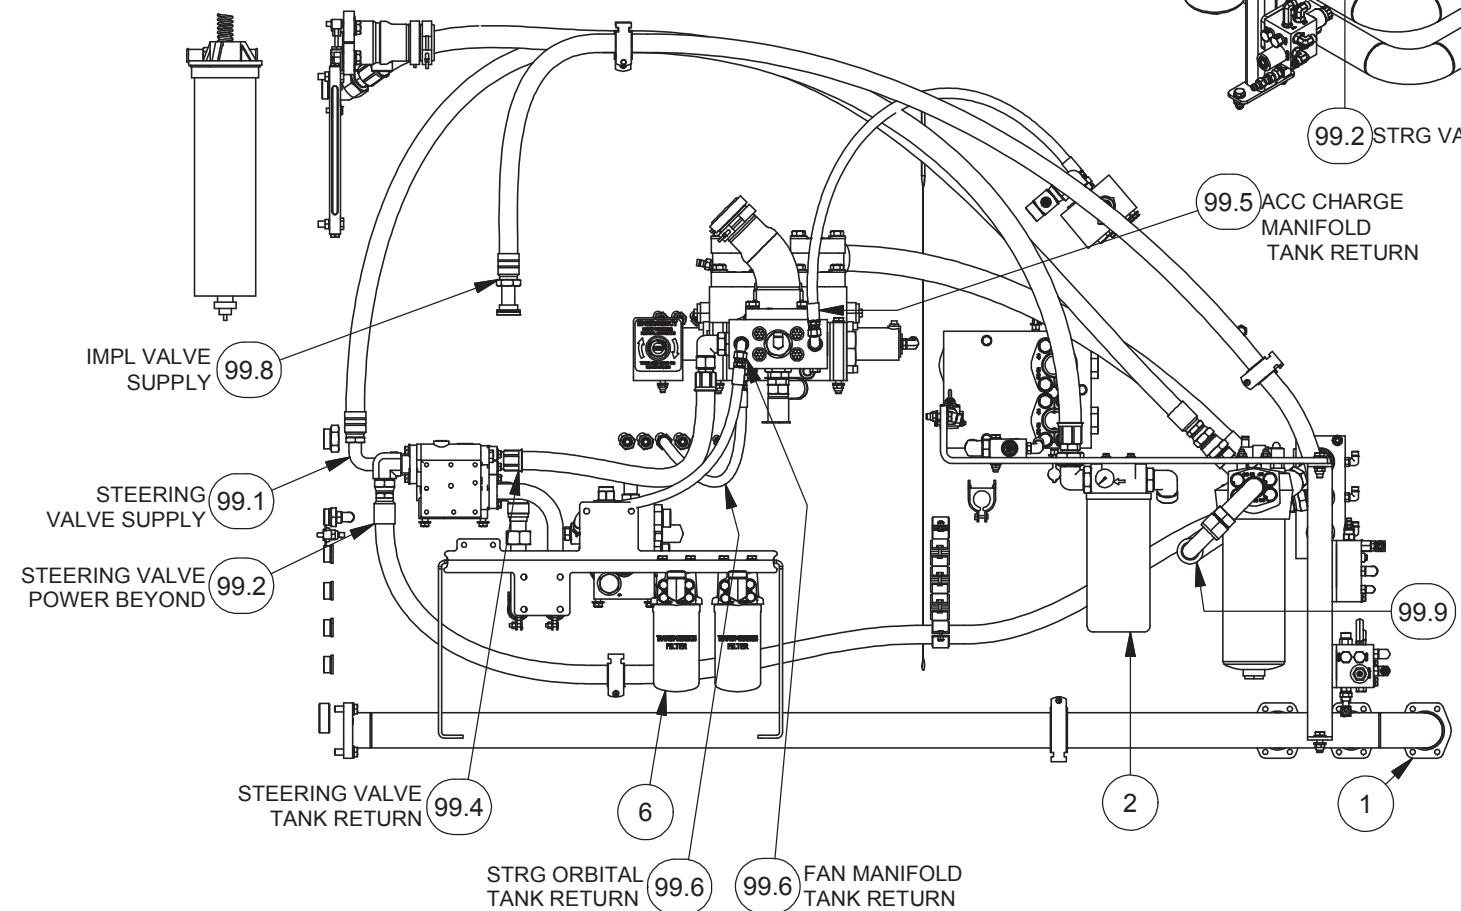

Service Bay, RH, Components

Service Bay, RH, Components

Item	Part No.	Qty	Description	Item	Part No.	Qty	Description
	594599		Service Bay, RH, Components				
1	* 594947	1	. Hyd System Tank, Components	99.4	592369	1	.. Hose Assembly
2	* 594509	1	. Hyd System RH Serv Bay - Filter	99.5	235529	1	.. Hose Assembly
3	* 594871	1	. Finis Decals, RH Serv Bay	99.6	235527	2	.. Hose Assembly
4	231248	5	. Clamp, Hydra-Zorb	99.7	595196	1	.. Hose Assembly
5	237508	1	. Clamp, Hydra-Zorb	99.8	595789	1	.. Hose Assembly
99	595449	1	. Kit, Hose	99.9	596337	1	.. Hose Assembly
99.1	595194	1	.. Hose Assembly				
99.2	595186	1	.. Hose Assembly				* See Separate Coverage
99.3	593565	1	.. Hose Assembly				

RHSB W/O ITEMS 1 THRU 6 SHOWN

STRG ORBITAL TANK RETURN 99.6 FAN MANIFOLD TANK RETURN 99.6