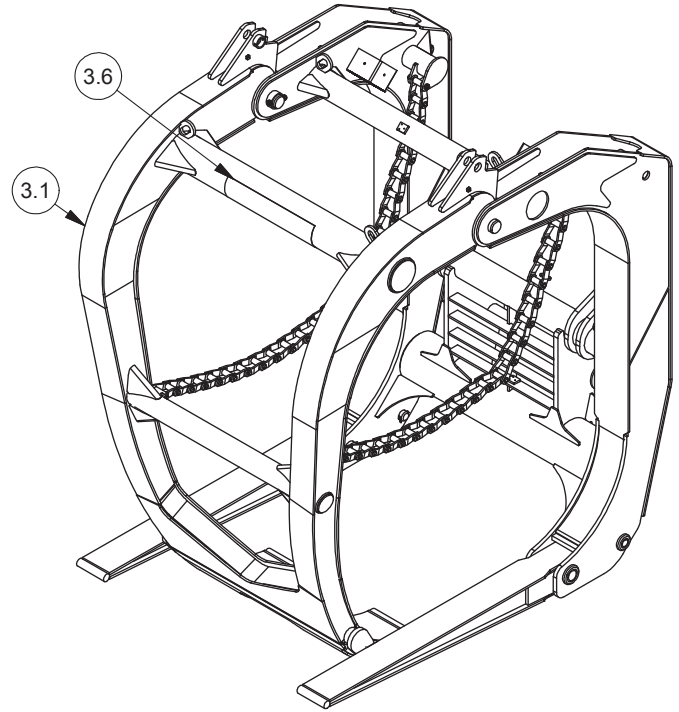

Installation, Single HD, Carriage

Item	Part No.	Qty	Description	Item	Part No.	Qty	Description
	594597		Installation - Single Hd, Carriage				
3.1	594564	1	.Weldment, Hd, Single				
3.2	594991	2	. Pin				
3.3	R13803587	2	. Locknut				
3.4	09430341	2	. Capscrew				
3.5	594976	4	. Plate, Shim				
3.6	523145	1	. Decal, Log				