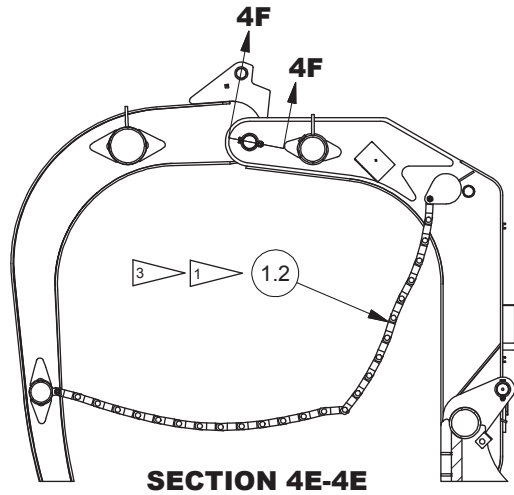

Installation, Single HD, Carriage

Item	Part No.	Qty	Description	Item	Part No.	Qty	Description
	594597		Installation - Single Hd, Carriage				
3.1	594564	1	.Weldment, Hd, Single				
3.2	594991	2	. Pin				
3.3	R13803587	2	. Locknut				
3.4	09430341	2	. Capscrew				
3.5	594976	4	. Plate, Shim				
3.6	523145	1	. Decal, Log				