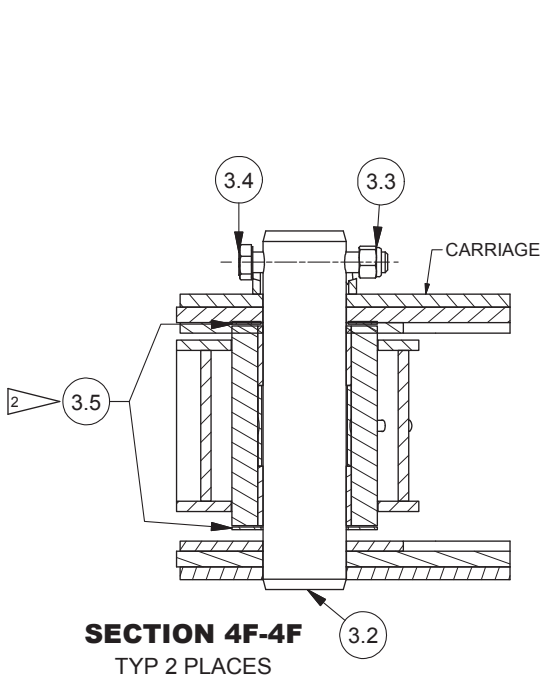

Installation, Single HD, Carriage

Item	Part No.	Qty	Description	Item	Part No.	Qty	Description
	594597		Installation - Single Hd, Carriage				
3.1	594564	1	.Weldment, Hd, Single				
3.2	594991	2	. Pin				
3.3	R13803587	2	. Locknut				
3.4	09430341	2	. Capscrew				
3.5	594976	4	. Plate, Shim				
3.6	523145	1	. Decal, Log				