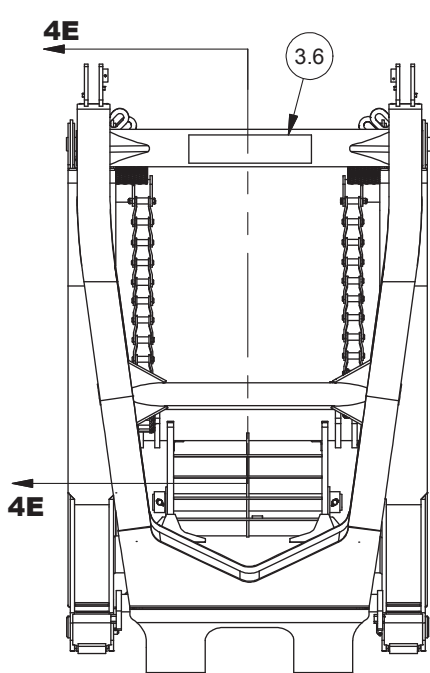

Installation, Single HD, Carriage

Item	Part No.	Qty	Description	Item	Part No.	Qty	Description
	594597		Installation - Single Hd, Carriage				
3.1	594564	1	.Weldment, Hd, Single				
3.2	594991	2	. Pin				
3.3	R13803587	2	. Locknut				
3.4	09430341	2	. Capscrew				
3.5	594976	4	. Plate, Shim				
3.6	523145	1	. Decal, Log				