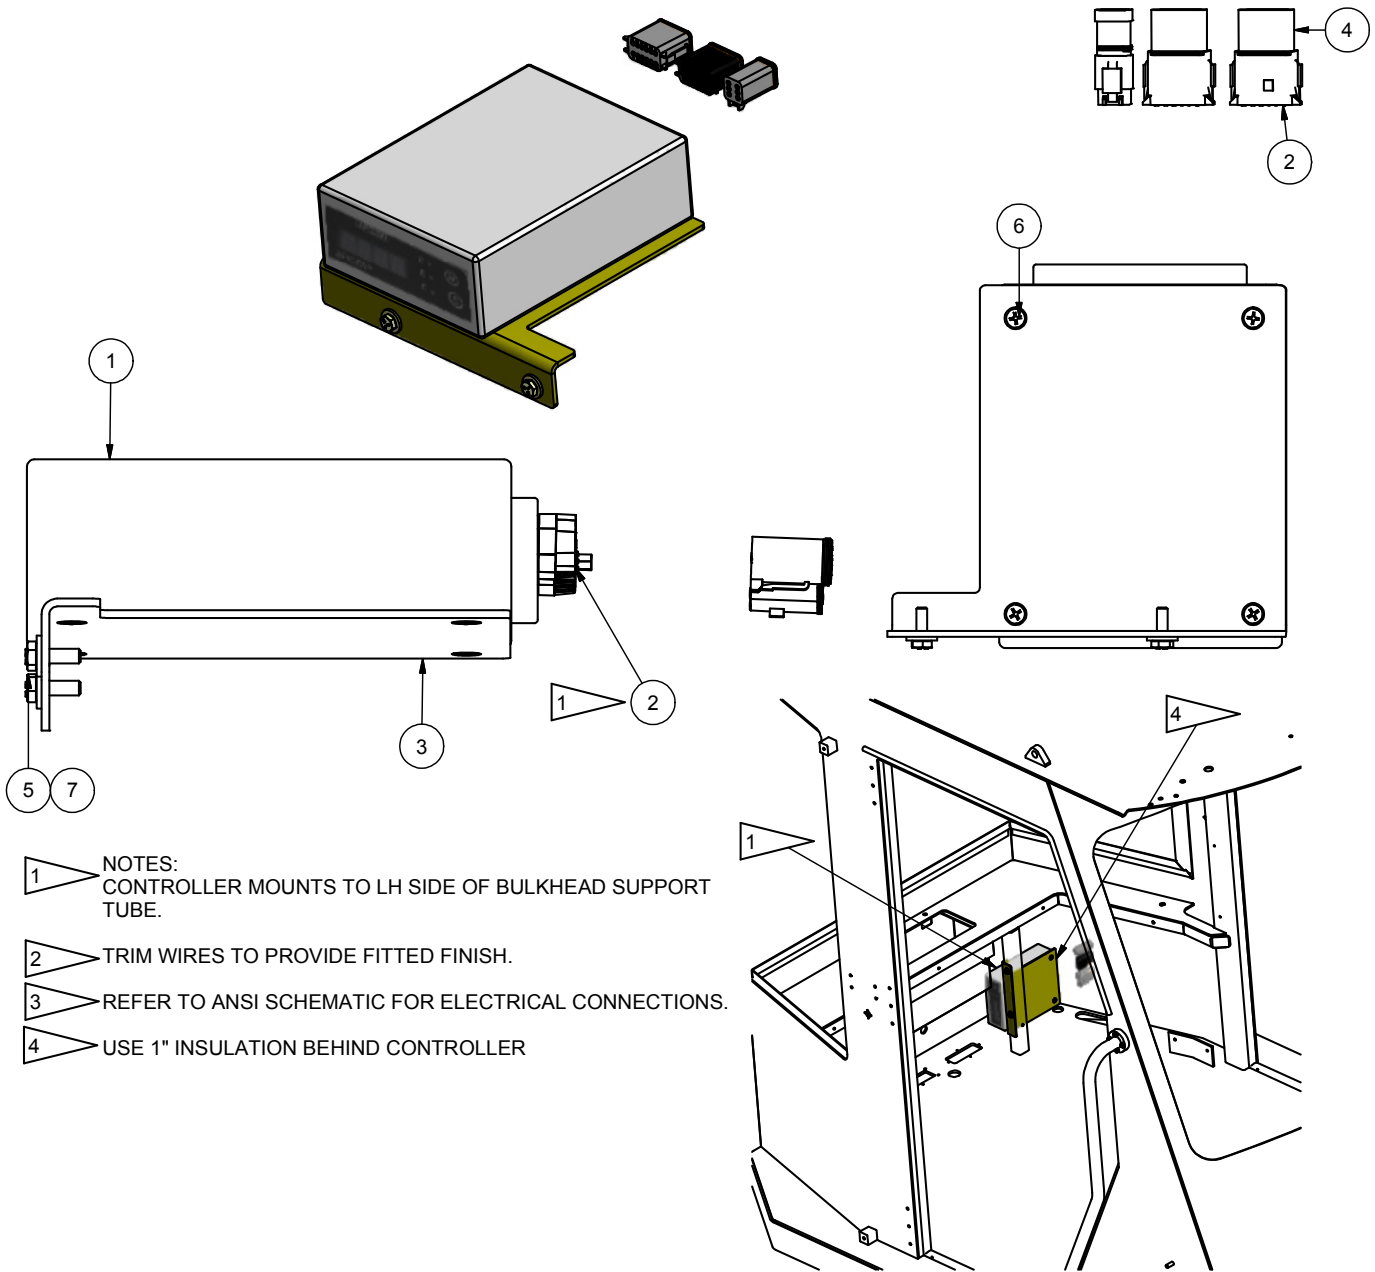

Controller Installation, Transmission

- 1 NOTES:
CONTROLLER MOUNTS TO LH SIDE OF BULKHEAD SUPPORT TUBE.
- 2 TRIM WIRES TO PROVIDE FITTED FINISH.
- 3 REFER TO ANSI SCHEMATIC FOR ELECTRICAL CONNECTIONS.
- 4 USE 1" INSULATION BEHIND CONTROLLER

Item	Part No.	Qty	Description	Item	Part No.	Qty	Description
	594561		Controller Installation, Transmission				
1	594558	1	. Controller, Transmission				
2	591772	1	. Wire Harness				
3	591630	1	. Plate, Mounting				
4	595605	1	. Wire Harness				
5	18460W	2	. Capscrew				
6	296472W	4	. Capscrew				
7	R13802914	2	. Hard Washer				