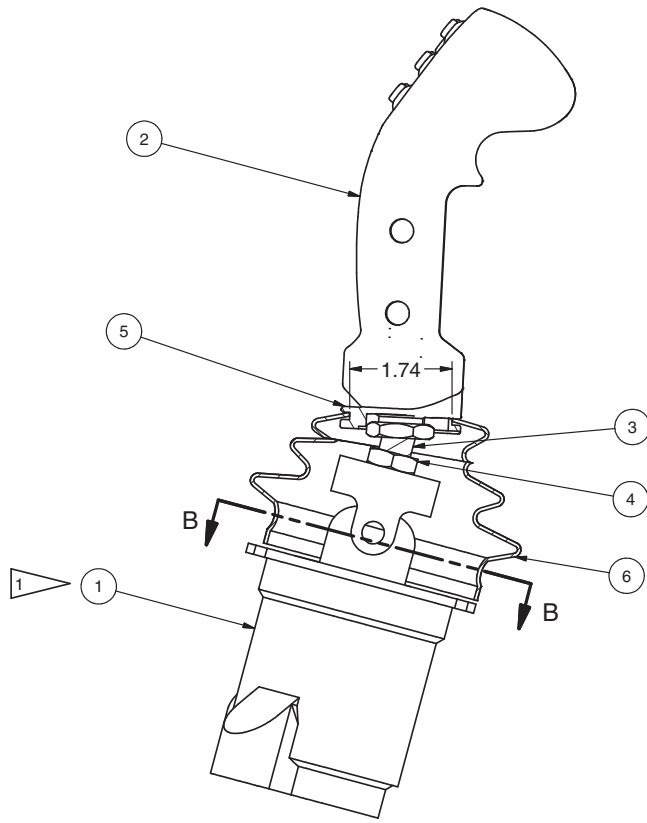

Joystick Assembly, 2-Button Rocker Dual Trigger

SECTION B-B

SECTION A-A

NOTE:  
1: BASE MAY BE DIFFERENT THEN PICTURED.

Item	Part No.	Qty	Description	Item	Part No.	Qty	Description
	<b>594545</b>		<b>Joystick Assembly, 2-Button Rocker Dual Trigger</b>				
1	* 586775	1	. Valve, Pilot				
2	* 594549	1	. Handle, Joystick				
3	581587	1	. Rod				
4	251330	1	. Jam Nut				
5	251324	1	. Adapter, Boot				
6	249617	N/A	. Bellows				