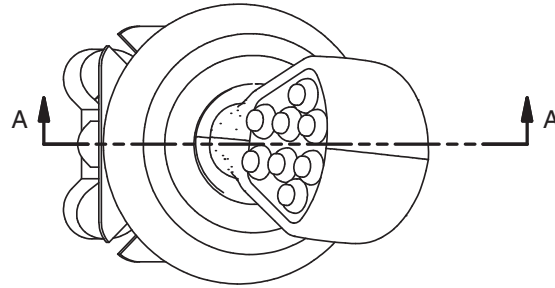

Joystick Assembly, 2-Button Rocker Dual Trigger

SECTION B-B

SECTION A-A

NOTE:  
1: BASE MAY BE DIFFERENT THEN PICTURED.

Item	Part No.	Qty	Description	Item	Part No.	Qty	Description
	<b>594545</b>		<b>Joystick Assembly, 2-Button Rocker Dual Trigger</b>				
1	* 586775	1	. Valve, Pilot				
2	* 594549	1	. Handle, Joystick				
3	581587	1	. Rod				
4	251330	1	. Jam Nut				
5	251324	1	. Adapter, Boot				
6	249617	N/A	. Bellows				