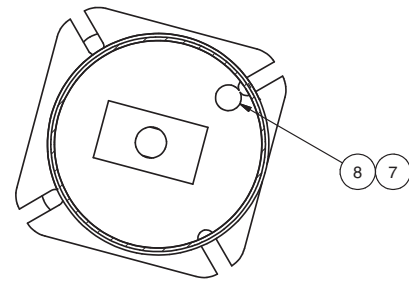

Joystick Assembly, 2-Button Rocker Dual Trigger

SECTION B-B

SECTION A-A

NOTE:  
1: BASE MAY BE DIFFERENT THEN PICTURED.

Item	Part No.	Qty	Description	Item	Part No.	Qty	Description
	<b>594545</b>		<b>Joystick Assembly, 2-Button Rocker Dual Trigger</b>				
1	* 586775	1	. Valve, Pilot				
2	* 594549	1	. Handle, Joystick				
3	581587	1	. Rod				
4	251330	1	. Jam Nut				
5	251324	1	. Adapter, Boot				
6	249617	N/A	. Bellows				