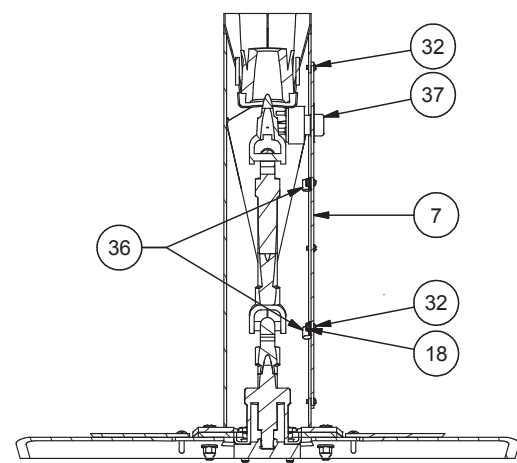

Platform Assembly - Seat

Platform Assembly - Seat

Item	Part No.	Qty	Description	Item	Part No.	Qty	Description
	594544		Platform Assembly - Seat				
1	* 594543	1	. Seat Assembly	21	592773	1	. Check Valve
2	586704	1	. Platform Weldment	22	15156W	7	. Washer
3	586724	3	. Plate,Cover	23	221767W	20	. Hard Washer
4	244506	1	. Steering Wheel	24	15154W	3	. Washer
5	* 586716	1	. Steering Column	25	Y17C-0624	8	. Capscrew
6	588902	1	. Steering Column	26	221499W	4	. Capscrew
7	587189	1	. Cover Plate	27	Y17C-0616	3	. Capscrew
8	* 586692	1	. Driveline Assembly	28	162572W	4	. Capscrew
9	195-0142	1	. Column, Steering	29	R13810989	3	. Capscrew
10	* 236055	1	. Steering Unit	31	Y25G-0408	12	. Capscrew
11	587192	1	. Cover Plate	32	249395	9	. Capscrew
12	577272	1	. Plate,Pedal Mount	33	R13811191	8	. Locknut
13	* 590704	1	. Valve, Brake	34	234651	1	. Button, Horn
14	586722	1	. Plate, Mounting	35	232182	1	. Knob, Spinner
15	* 595446	1	. Pedal Assembly, Elec Throttle	36	R13803026	2	. Clip
16	208264	3	. Grommet	37	207155	1	. Switch, Ignition W/Keys
17	258503	14	. Capscrew	38	546943	1	. Decal
18	R13809543	2	. Locknut	39	591148	1	. Plate, Base Adapt
19	231441	3	. Fitting				
20	R833251	1	. Fitting				
							* See Separate Coverage