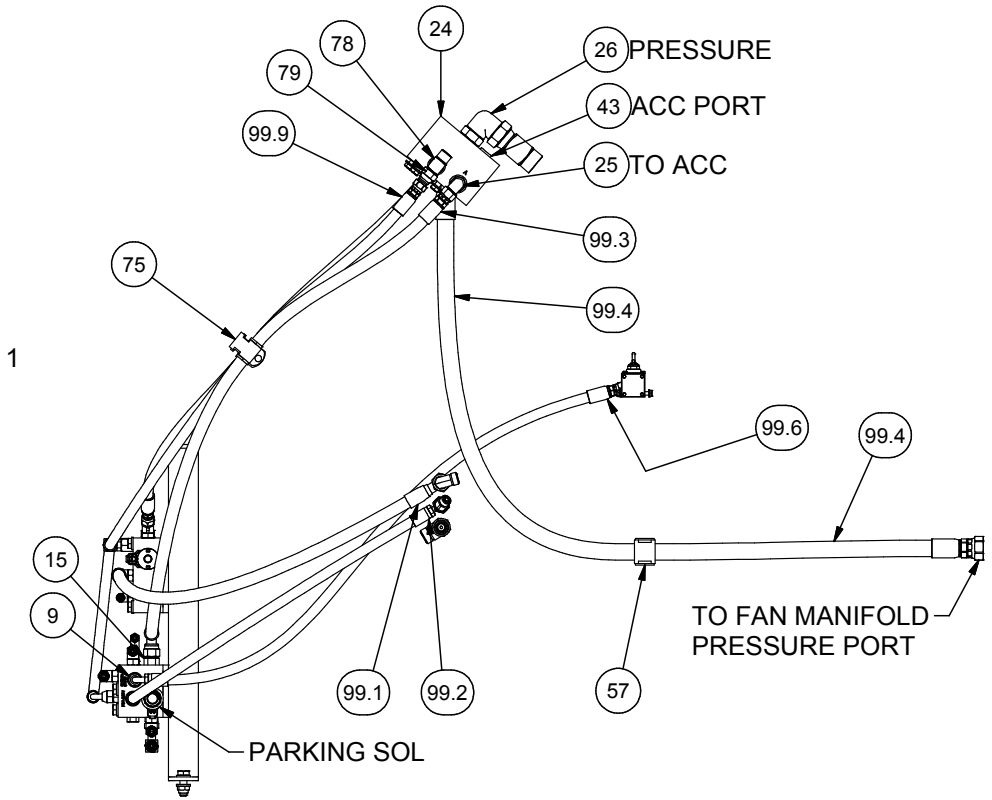

Hydraulic System, RH Service Bay, Brake

Hydraulic System, RH Service Bay, Brake

Item	Part No.	Qty	Description	Item	Part No.	Qty	Description
	594464		Hydraulic System Rh Serv Bay, Brake				
1	592432	1	. Stand Wlmdt, Filter	40	242588	8	. Cable Tie
3	228668	2	. Capscrew	41	242597	2	. Cable Tie
4	296420W	4	. Hard Washer	42	592792	1	. Pressure Switch
5	296422W	4	. Hard Washer	43	229345	1	. Fitting
6	302402W	2	. Locknut	45	232053	1	. Fitting
7	293646W	2	. Capscrew	46	2307625W	1	. Coupler - Male, Quick
8	* 591860	1	. Manifold Assembly, Brake	47	242629	1	. Fitting
9	231440	4	. Fitting	57	CLP0100112	1	. Clamp
11	251861	2	. Capscrew	66	212762	1	. Fitting
12	* 591862	1	. Manifold Assembly, Pilot	69	R833300	1	. Fitting
13	R833261	1	. Fitting	70	R833251	1	. Fitting
14	R833257	3	. Fitting	71	247606	1	. Fitting
15	R833112	1	. Fitting	72	231846	1	. Fitting
16	R833204	1	. Fitting	74	238429	2	. Clamp
18	R834653	1	. Fitting	75	231537	1	. Clamp
19	232356	1	. Fitting	76	594717	1	. Fitting
20	593848	1	. Fitting	77	231439	1	. Fitting
21	2313112	1	. Fitting	78	231891	1	. Fitting
24	* 590703	1	. Valve, Accumulator Charge	79	R13521	1	. Fitting
25	231452	1	. Fitting	99	594467	1	. Kit, Hose
26	R833273	1	. Fitting	99.1	242270	1	.. Hose Assembly
27	231467	1	. Fitting	99.2	592363	1	.. Hose Assembly
28	74617	1	. Fitting	99.3	R12217	1	.. Hose Assembly
32	221767W	3	. Hard Washer	99.4	592371	1	.. Hose Assembly
33	R13811034	3	. Capscrew	99.5	R12114	1	.. Hose Assembly
35	231826	1	. Fitting	99.6	R14218	1	.. Hose Assembly
36	296417W	4	. Hard Washer	99.7	237147	1	.. Hose Assembly
37	302399W	2	. Hex Nut	99.9	237146	1	.. Hose Assembly
38	Y09C-M0660	2	. Capscrew				

* See Separate Coverage

NOTES:

1. ITEM 40 & 41 ARE NOTE SHOWN. CABLE TIES ARE TO BE PLACED ON EACH END OF HOSE END AS ID MARKERS. USE COLOR AND NUMBER PER LABEL.