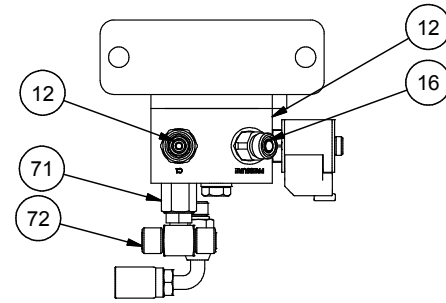

Hydraulic System, RH Service Bay, Brake

Hydraulic System, RH Service Bay, Brake

Item	Part No.	Qty	Description	Item	Part No.	Qty	Description
	594464		Hydraulic System Rh Serv Bay, Brake				
1	592432	1	. Stand Wlmdt, Filter	40	242588	8	. Cable Tie
3	228668	2	. Capscrew	41	242597	2	. Cable Tie
4	296420W	4	. Hard Washer	42	592792	1	. Pressure Switch
5	296422W	4	. Hard Washer	43	229345	1	. Fitting
6	302402W	2	. Locknut	45	232053	1	. Fitting
7	293646W	2	. Capscrew	46	2307625W	1	. Coupler - Male, Quick
8	* 591860	1	. Manifold Assembly, Brake	47	242629	1	. Fitting
9	231440	4	. Fitting	57	CLP0100112	1	. Clamp
11	251861	2	. Capscrew	66	212762	1	. Fitting
12	* 591862	1	. Manifold Assembly, Pilot	69	R833300	1	. Fitting
13	R833261	1	. Fitting	70	R833251	1	. Fitting
14	R833257	3	. Fitting	71	247606	1	. Fitting
15	R833112	1	. Fitting	72	231846	1	. Fitting
16	R833204	1	. Fitting	74	238429	2	. Clamp
18	R834653	1	. Fitting	75	231537	1	. Clamp
19	232356	1	. Fitting	76	594717	1	. Fitting
20	593848	1	. Fitting	77	231439	1	. Fitting
21	2313112	1	. Fitting	78	231891	1	. Fitting
24	* 590703	1	. Valve, Accumulator Charge	79	R13521	1	. Fitting
25	231452	1	. Fitting	99	594467	1	. Kit, Hose
26	R833273	1	. Fitting	99.1	242270	1	.. Hose Assembly
27	231467	1	. Fitting	99.2	592363	1	.. Hose Assembly
28	74617	1	. Fitting	99.3	R12217	1	.. Hose Assembly
32	221767W	3	. Hard Washer	99.4	592371	1	.. Hose Assembly
33	R13811034	3	. Capscrew	99.5	R12114	1	.. Hose Assembly
35	231826	1	. Fitting	99.6	R14218	1	.. Hose Assembly
36	296417W	4	. Hard Washer	99.7	237147	1	.. Hose Assembly
37	302399W	2	. Hex Nut	99.9	237146	1	.. Hose Assembly
38	Y09C-M0660	2	. Capscrew				

* See Separate Coverage

NOTES:

1. ITEM 40 & 41 ARE NOTE SHOWN. CABLE TIES ARE TO BE PLACED ON EACH END OF HOSE END AS ID MARKERS. USE COLOR AND NUMBER PER LABEL.