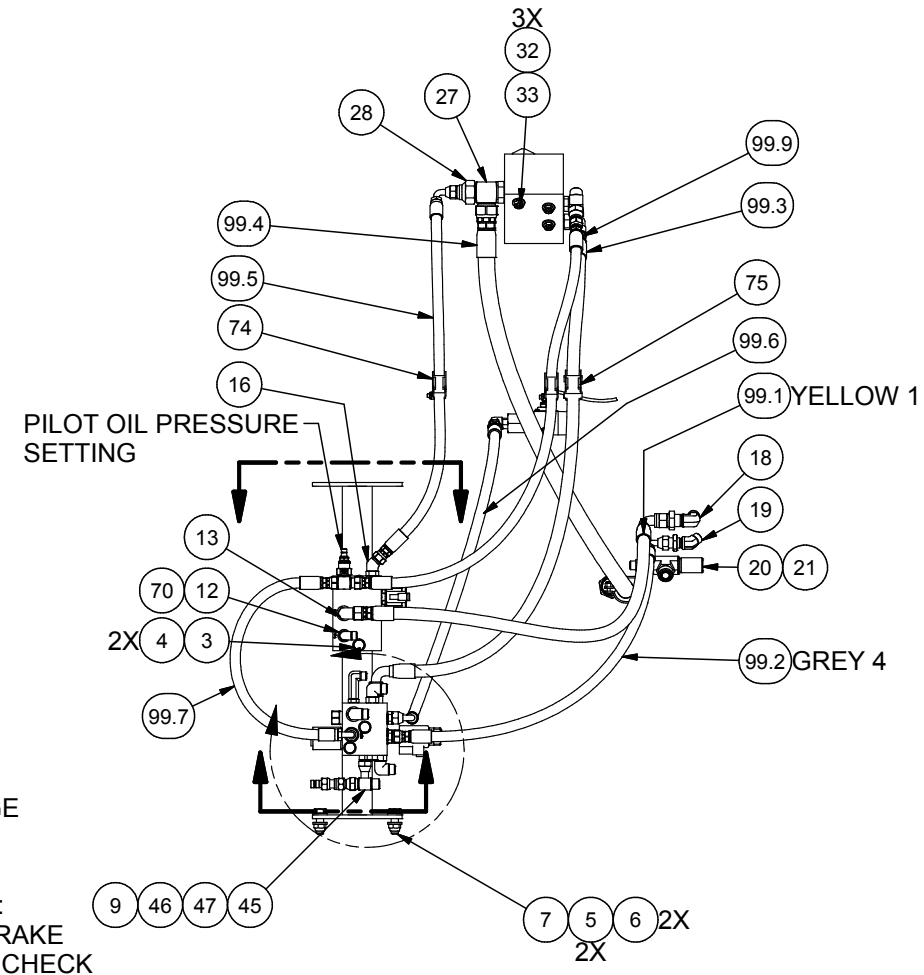

Hydraulic System, RH Service Bay, Brake

Hydraulic System, RH Service Bay, Brake

Item	Part No.	Qty	Description	Item	Part No.	Qty	Description
	594464		Hydraulic System Rh Serv Bay, Brake				
1	592432	1	. Stand Wlmdt, Filter	40	242588	8	. Cable Tie
3	228668	2	. Capscrew	41	242597	2	. Cable Tie
4	296420W	4	. Hard Washer	42	592792	1	. Pressure Switch
5	296422W	4	. Hard Washer	43	229345	1	. Fitting
6	302402W	2	. Locknut	45	232053	1	. Fitting
7	293646W	2	. Capscrew	46	2307625W	1	. Coupler - Male, Quick
8	* 591860	1	. Manifold Assembly, Brake	47	242629	1	. Fitting
9	231440	4	. Fitting	57	CLP0100112	1	. Clamp
11	251861	2	. Capscrew	66	212762	1	. Fitting
12	* 591862	1	. Manifold Assembly, Pilot	69	R833300	1	. Fitting
13	R833261	1	. Fitting	70	R833251	1	. Fitting
14	R833257	3	. Fitting	71	247606	1	. Fitting
15	R833112	1	. Fitting	72	231846	1	. Fitting
16	R833204	1	. Fitting	74	238429	2	. Clamp
18	R834653	1	. Fitting	75	231537	1	. Clamp
19	232356	1	. Fitting	76	594717	1	. Fitting
20	593848	1	. Fitting	77	231439	1	. Fitting
21	2313112	1	. Fitting	78	231891	1	. Fitting
24	* 590703	1	. Valve, Accumulator Charge	79	R13521	1	. Fitting
25	231452	1	. Fitting	99	594467	1	. Kit, Hose
26	R833273	1	. Fitting	99.1	242270	1	.. Hose Assembly
27	231467	1	. Fitting	99.2	592363	1	.. Hose Assembly
28	74617	1	. Fitting	99.3	R12217	1	.. Hose Assembly
32	221767W	3	. Hard Washer	99.4	592371	1	.. Hose Assembly
33	R13811034	3	. Capscrew	99.5	R12114	1	.. Hose Assembly
35	231826	1	. Fitting	99.6	R14218	1	.. Hose Assembly
36	296417W	4	. Hard Washer	99.7	237147	1	.. Hose Assembly
37	302399W	2	. Hex Nut	99.9	237146	1	.. Hose Assembly
38	Y09C-M0660	2	. Capscrew				

* See Separate Coverage

NOTES:

1. ITEM 40 & 41 ARE NOTE SHOWN. CABLE TIES ARE TO BE PLACED ON EACH END OF HOSE END AS ID MARKERS. USE COLOR AND NUMBER PER LABEL.