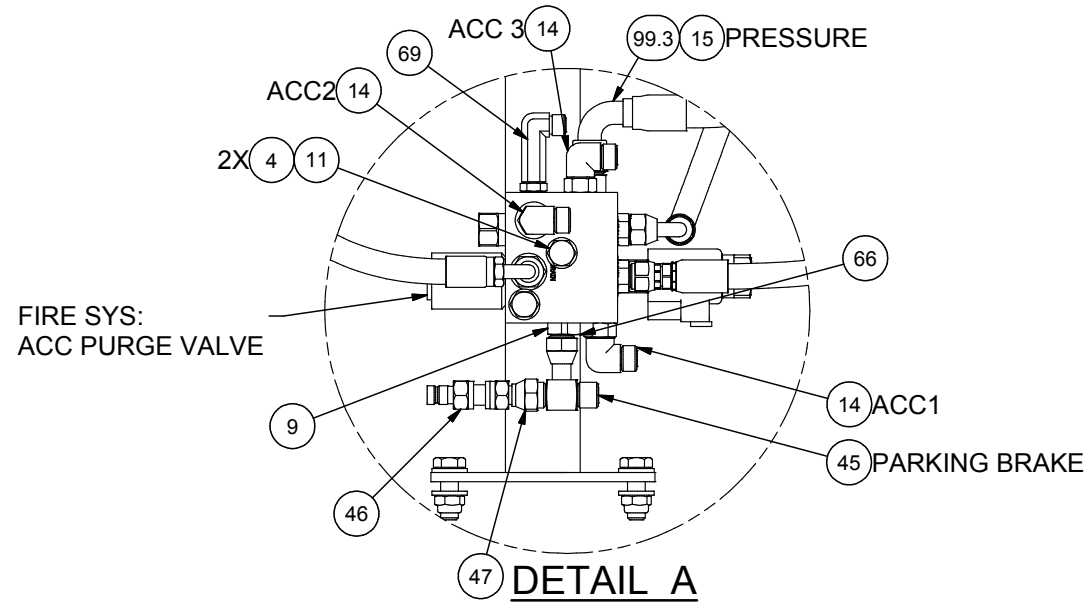

Hydraulic System, RH Service Bay, Brake

Hydraulic System, RH Service Bay, Brake

Item	Part No.	Qty	Description	Item	Part No.	Qty	Description
	594464		Hydraulic System Rh Serv Bay, Brake				
1	592432	1	. Stand Wlmdt, Filter	40	242588	8	. Cable Tie
3	228668	2	. Capscrew	41	242597	2	. Cable Tie
4	296420W	4	. Hard Washer	42	592792	1	. Pressure Switch
5	296422W	4	. Hard Washer	43	229345	1	. Fitting
6	302402W	2	. Locknut	45	232053	1	. Fitting
7	293646W	2	. Capscrew	46	2307625W	1	. Coupler - Male, Quick
8	* 591860	1	. Manifold Assembly, Brake	47	242629	1	. Fitting
9	231440	4	. Fitting	57	CLP0100112	1	. Clamp
11	251861	2	. Capscrew	66	212762	1	. Fitting
12	* 591862	1	. Manifold Assembly, Pilot	69	R833300	1	. Fitting
13	R833261	1	. Fitting	70	R833251	1	. Fitting
14	R833257	3	. Fitting	71	247606	1	. Fitting
15	R833112	1	. Fitting	72	231846	1	. Fitting
16	R833204	1	. Fitting	74	238429	2	. Clamp
18	R834653	1	. Fitting	75	231537	1	. Clamp
19	232356	1	. Fitting	76	594717	1	. Fitting
20	593848	1	. Fitting	77	231439	1	. Fitting
21	2313112	1	. Fitting	78	231891	1	. Fitting
24	* 590703	1	. Valve, Accumulator Charge	79	R13521	1	. Fitting
25	231452	1	. Fitting	99	594467	1	. Kit, Hose
26	R833273	1	. Fitting	99.1	242270	1	.. Hose Assembly
27	231467	1	. Fitting	99.2	592363	1	.. Hose Assembly
28	74617	1	. Fitting	99.3	R12217	1	.. Hose Assembly
32	221767W	3	. Hard Washer	99.4	592371	1	.. Hose Assembly
33	R13811034	3	. Capscrew	99.5	R12114	1	.. Hose Assembly
35	231826	1	. Fitting	99.6	R14218	1	.. Hose Assembly
36	296417W	4	. Hard Washer	99.7	237147	1	.. Hose Assembly
37	302399W	2	. Hex Nut	99.9	237146	1	.. Hose Assembly
38	Y09C-M0660	2	. Capscrew				

* See Separate Coverage

NOTES:

1. ITEM 40 & 41 ARE NOTE SHOWN. CABLE TIES ARE TO BE PLACED ON EACH END OF HOSE END AS ID MARKERS. USE COLOR AND NUMBER PER LABEL.