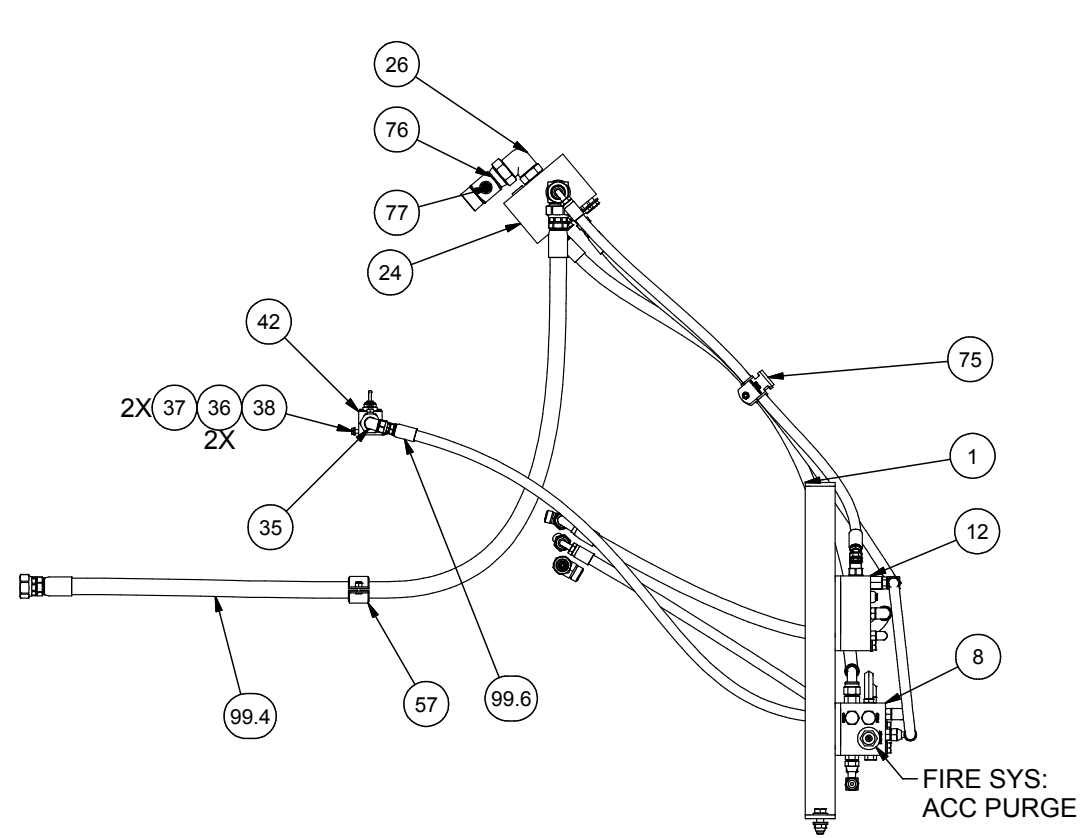

Hydraulic System, RH Service Bay, Brake

Hydraulic System, RH Service Bay, Brake

Item	Part No.	Qty	Description	Item	Part No.	Qty	Description
	594464		Hydraulic System Rh Serv Bay, Brake				
1	592432	1	. Stand Wlmdt, Filter	40	242588	8	. Cable Tie
3	228668	2	. Capscrew	41	242597	2	. Cable Tie
4	296420W	4	. Hard Washer	42	592792	1	. Pressure Switch
5	296422W	4	. Hard Washer	43	229345	1	. Fitting
6	302402W	2	. Locknut	45	232053	1	. Fitting
7	293646W	2	. Capscrew	46	2307625W	1	. Coupler - Male, Quick
8	* 591860	1	. Manifold Assembly, Brake	47	242629	1	. Fitting
9	231440	4	. Fitting	57	CLP0100112	1	. Clamp
11	251861	2	. Capscrew	66	212762	1	. Fitting
12	* 591862	1	. Manifold Assembly, Pilot	69	R833300	1	. Fitting
13	R833261	1	. Fitting	70	R833251	1	. Fitting
14	R833257	3	. Fitting	71	247606	1	. Fitting
15	R833112	1	. Fitting	72	231846	1	. Fitting
16	R833204	1	. Fitting	74	238429	2	. Clamp
18	R834653	1	. Fitting	75	231537	1	. Clamp
19	232356	1	. Fitting	76	594717	1	. Fitting
20	593848	1	. Fitting	77	231439	1	. Fitting
21	2313112	1	. Fitting	78	231891	1	. Fitting
24	* 590703	1	. Valve, Accumulator Charge	79	R13521	1	. Fitting
25	231452	1	. Fitting	99	594467	1	. Kit, Hose
26	R833273	1	. Fitting	99.1	242270	1	.. Hose Assembly
27	231467	1	. Fitting	99.2	592363	1	.. Hose Assembly
28	74617	1	. Fitting	99.3	R12217	1	.. Hose Assembly
32	221767W	3	. Hard Washer	99.4	592371	1	.. Hose Assembly
33	R13811034	3	. Capscrew	99.5	R12114	1	.. Hose Assembly
35	231826	1	. Fitting	99.6	R14218	1	.. Hose Assembly
36	296417W	4	. Hard Washer	99.7	237147	1	.. Hose Assembly
37	302399W	2	. Hex Nut	99.9	237146	1	.. Hose Assembly
38	Y09C-M0660	2	. Capscrew				

* See Separate Coverage

NOTES:

1. ITEM 40 & 41 ARE NOTE SHOWN. CABLE TIES ARE TO BE PLACED ON EACH END OF HOSE END AS ID MARKERS. USE COLOR AND NUMBER PER LABEL.