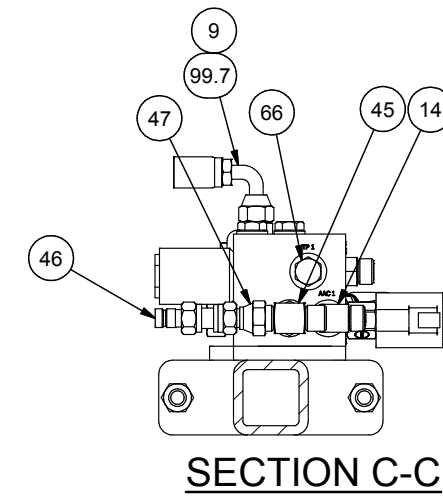

Hydraulic System, RH Service Bay, Brake

Hydraulic System, RH Service Bay, Brake

Item	Part No.	Qty	Description	Item	Part No.	Qty	Description
	594464		Hydraulic System Rh Serv Bay, Brake				
1	592432	1	. Stand Wlmdt, Filter	40	242588	8	. Cable Tie
3	228668	2	. Capscrew	41	242597	2	. Cable Tie
4	296420W	4	. Hard Washer	42	592792	1	. Pressure Switch
5	296422W	4	. Hard Washer	43	229345	1	. Fitting
6	302402W	2	. Locknut	45	232053	1	. Fitting
7	293646W	2	. Capscrew	46	2307625W	1	. Coupler - Male, Quick
8	* 591860	1	. Manifold Assembly, Brake	47	242629	1	. Fitting
9	231440	4	. Fitting	57	CLP0100112	1	. Clamp
11	251861	2	. Capscrew	66	212762	1	. Fitting
12	* 591862	1	. Manifold Assembly, Pilot	69	R833300	1	. Fitting
13	R833261	1	. Fitting	70	R833251	1	. Fitting
14	R833257	3	. Fitting	71	247606	1	. Fitting
15	R833112	1	. Fitting	72	231846	1	. Fitting
16	R833204	1	. Fitting	74	238429	2	. Clamp
18	R834653	1	. Fitting	75	231537	1	. Clamp
19	232356	1	. Fitting	76	594717	1	. Fitting
20	593848	1	. Fitting	77	231439	1	. Fitting
21	2313112	1	. Fitting	78	231891	1	. Fitting
24	* 590703	1	. Valve, Accumulator Charge	79	R13521	1	. Fitting
25	231452	1	. Fitting	99	594467	1	. Kit, Hose
26	R833273	1	. Fitting	99.1	242270	1	.. Hose Assembly
27	231467	1	. Fitting	99.2	592363	1	.. Hose Assembly
28	74617	1	. Fitting	99.3	R12217	1	.. Hose Assembly
32	221767W	3	. Hard Washer	99.4	592371	1	.. Hose Assembly
33	R13811034	3	. Capscrew	99.5	R12114	1	.. Hose Assembly
35	231826	1	. Fitting	99.6	R14218	1	.. Hose Assembly
36	296417W	4	. Hard Washer	99.7	237147	1	.. Hose Assembly
37	302399W	2	. Hex Nut	99.9	237146	1	.. Hose Assembly
38	Y09C-M0660	2	. Capscrew				

* See Separate Coverage

NOTES:

1. ITEM 40 & 41 ARE NOTE SHOWN. CABLE TIES ARE TO BE PLACED ON EACH END OF HOSE END AS ID MARKERS. USE COLOR AND NUMBER PER LABEL.