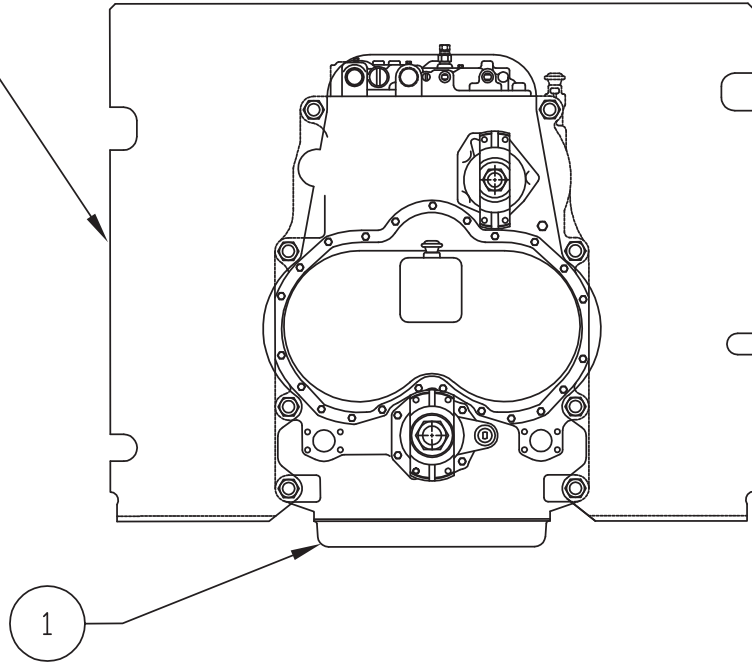

Transmission Installation

TRANS. MGT PL.

NOTE: SOME UNITS UTILIZE THE MOUNTING SURFACE ON THIS SIDE OF THE TRANSMISSION REF DRIVETRAIN / DRIVE LINE INSTL. DRAWINGS.

Item	Part No.	Qty	Description	Item	Part No.	Qty	Description
------	----------	-----	-------------	------	----------	-----	-------------

594445 Transmission Installation							
1	* 598884	1	. Transmission				
2	230400	8	. Capscrew				
3	224129	8	. Nut				

* See Separate Coverage