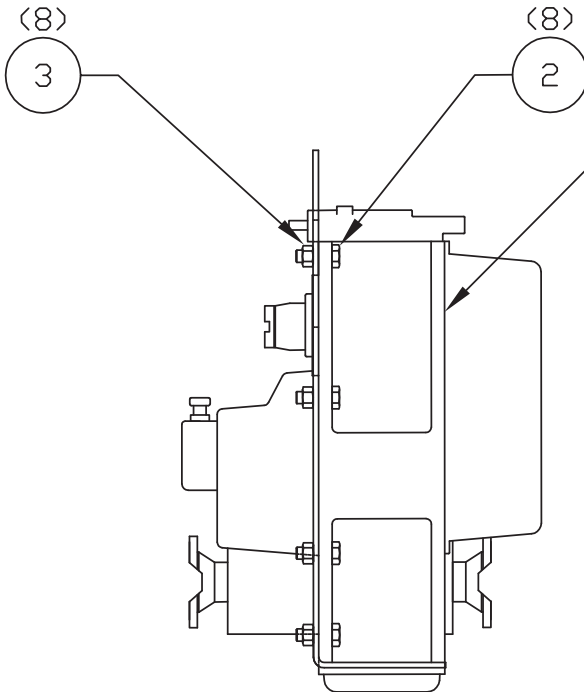

Transmission Installation

TRANS. MGT PL.

NOTE: SOME UNITS UTILIZE THE MOUNTING SURFACE ON THIS SIDE OF THE TRANSMISSION REF DRIVETRAIN / DRIVE LINE INSTL. DRAWINGS.

Item	Part No.	Qty	Description	Item	Part No.	Qty	Description
------	----------	-----	-------------	------	----------	-----	-------------

594445 Transmission Installation							
1	* 598884	1	. Transmission				
2	230400	8	. Capscrew				
3	224129	8	. Nut				

* See Separate Coverage