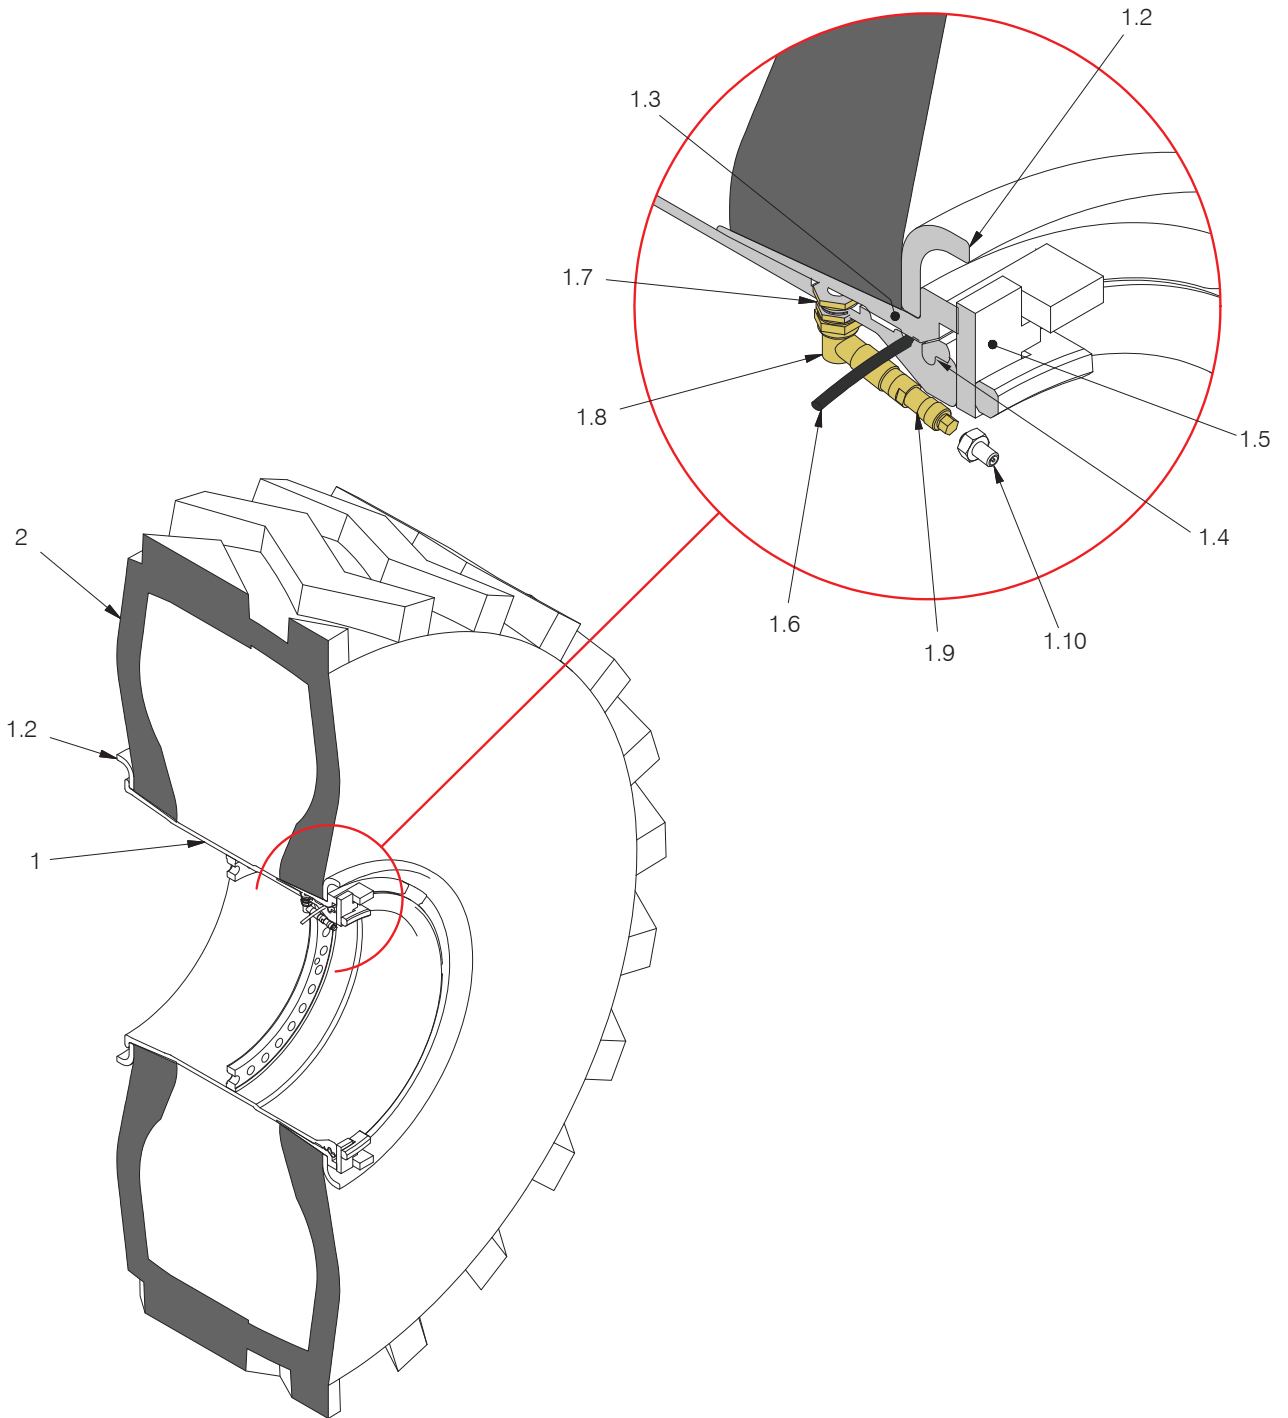

Front Wheel & Tire Assembly

Item	Part No.	Qty	Description	Item	Part No.	Qty	Description
	<b>594416</b>		<b>Front Wheel &amp; Tire Assembly</b>				
1	594421	1	. Wheel Assembly	1.7	221834	1	.. Spud Assembly
1.2	243390	2	.. Flange	1.8	222244	1	.. Stem, Valve
1.3	206059	1	.. Bead Seat	1.9	221835	1	.. Housing, Core
1.4	206060	1	.. Ring, Lock	1.10	na	0	.. Adapter
1.5	214935	1	.. Locking Lug	2	593989	1	. Tire
1.6	206062	1	.. O-Ring				