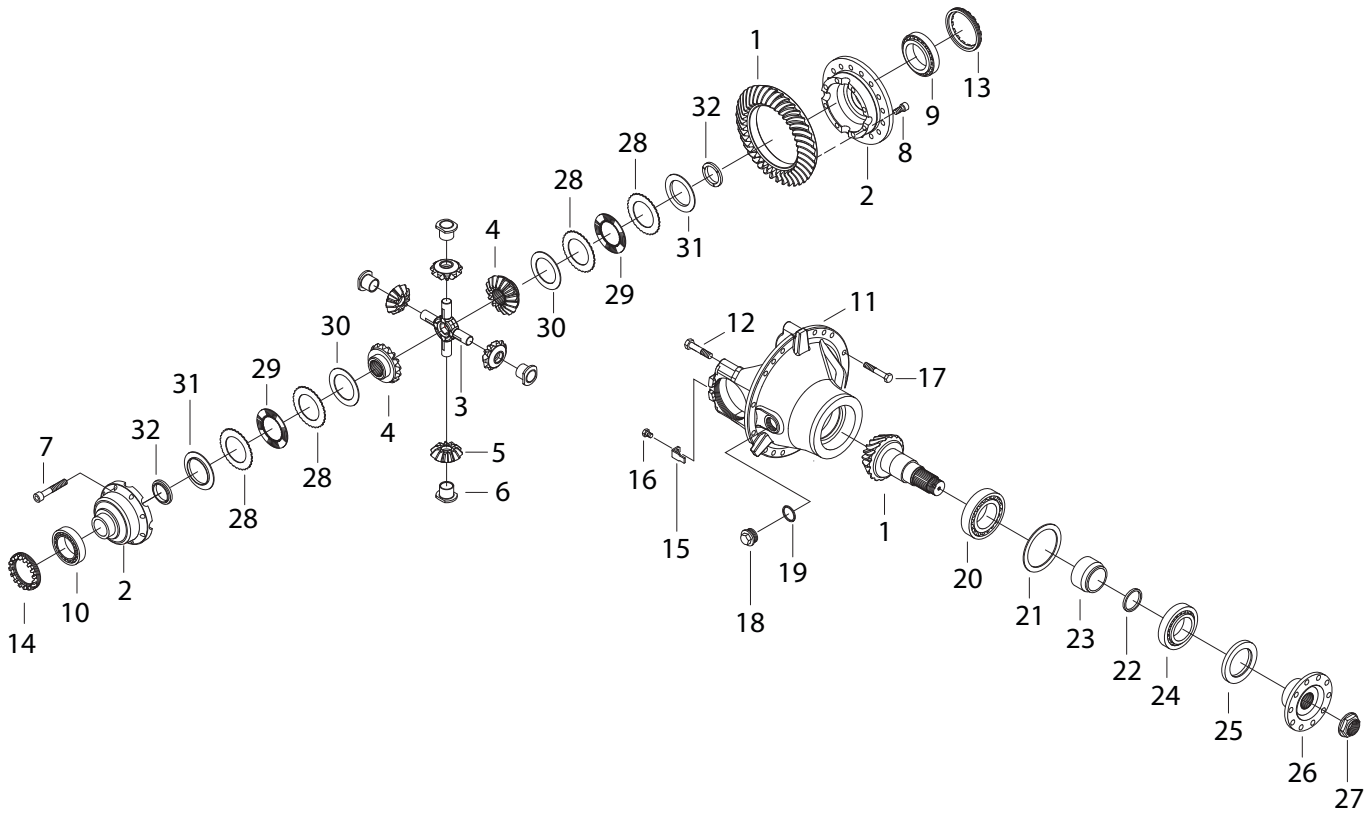

Differential And Carrier Assembly

Item	Part No.	Qty	Description	Item	Part No.	Qty	Description
595985 Differential And Carrier Assy							
1	*c NSS	1	. Bevel Wheel Set	18	592994	1	. Screw Plug
2	*a 592973	1	. Differential Housing	19	592996	1	. Sealing Ring
3	*a *b 592975	1	. Differential Spider	20	592998	1	. Tapered Roller Bearing
4	*a *b 592977	2	. Differential Side Gear	21	592999	1	. Disk
5	*a *b 592979	4	. Differential Pinion	22	593000	1	. Thrust Washer
6	*a *b 592980	4	. Bushing	23	593002	1	. Bushing
7	*a 592981	12	. Hexagon Socket Screw	24	593003	1	. Tapered Roller Bearing
8	*a 592983	16	. Hexagon Screw	25	*d 593004	1	. Radial Seal Ring
9	592984	1	. Tapered Roller Bearing	26	593006	1	. Drive Flange
10	592985	1	. Tapered Roller Bearing	27	*c NSS	1	. Adjusting Nut
11	592986	1	. Differential Carrier	28	*a *b 593008	10	. Outer Disk
12	592987	4	. Hexagon Socket Screw	29	*a *b 593009	10	. Inner Disk
13	*e 592989	1	. Setting Ring	30	*a *b 593011	2	. Disk
14	*e 592990	1	. Setting Ring	31	*a *b 593013	2	. Disk
15	592992	2	. Lock Plate	32	*a *b 593039	2	. Thrust Ring
16	592967	2	. Hexagon Screw				
17	592993	24	. Hexagon Screw				
				*a Included in Differential Body Kit 593122			
				*b Included in Spider and Side Gear Kit 593123			
				*c Included in Ring & Pinion Kit 593124			
				*d Use Sleeve Driver 593402			
				*e Use Spanner 593404