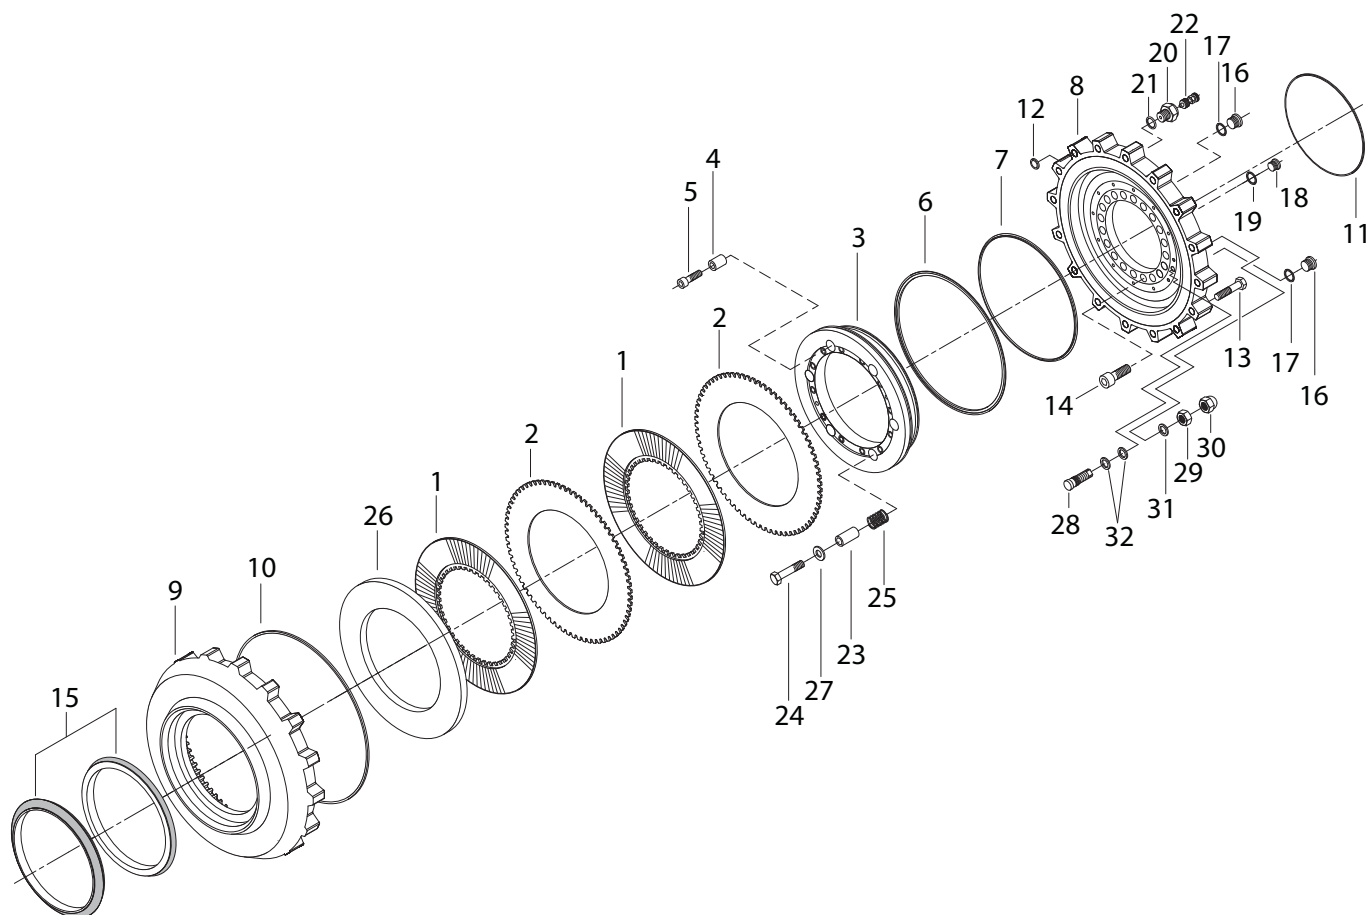

Brake Assembly

Item	Part No.	Qty	Description	Item	Part No.	Qty	Description
593137 Brake Assembly							
1	*b,*d 592917	5	. Inner Disk	18	592933	1	. Screw Plug
2	*b,*d 592918	5	. Outer Disk	19	NSS	1	. Sealing Ring
3	592919	1	. Piston	20	592934	1	. Bleeding Socket
4	592920	2	. Bushing	21	*a 592935	1	. Sealing Ring
5	592921	2	. Hexagon Socket Screw	22	592936	1	. Bleeder Valve
6	*a 592922	1	. Gasket	23	592937	16	. Pipe
7	*a 592923	1	. Gasket	24	592938	16	. Hexagon Screw
8	592924	1	. Brake Carrier	25	592939	16	. Compression Spring
9	592925	1	. Brake Housing	26	592940	1	. Disk
10	*a 592926	1	. O-Ring	27	592941	16	. Disk
11	*a 592927	2	. O-Ring	28	593040	6	. Bolt
12	*a 592928	3	. O-Ring	29	593041	6	. Hexagon Nut
13	592902	24	. Hexagon Socket Screw	30	593042	6	. Cap Nut
14	592929	26	. Hexagon Socket Screw	31	*a 593043	6	. O-Ring
15	*c,*a 592930	1	. Face Seal	32	*a 593044	6	. O-Ring
16	592931	1	. Screw Plug				
17	*a 592932	1	. Sealing Ring				
				*a Included in Brake Seal Kit 593120			
				*b Use Centering Tool 593405			
				*c Use Installation Tool 593406			
				*d Included in Brake Lining Kit 593121			
				NSS Not Sold Separately