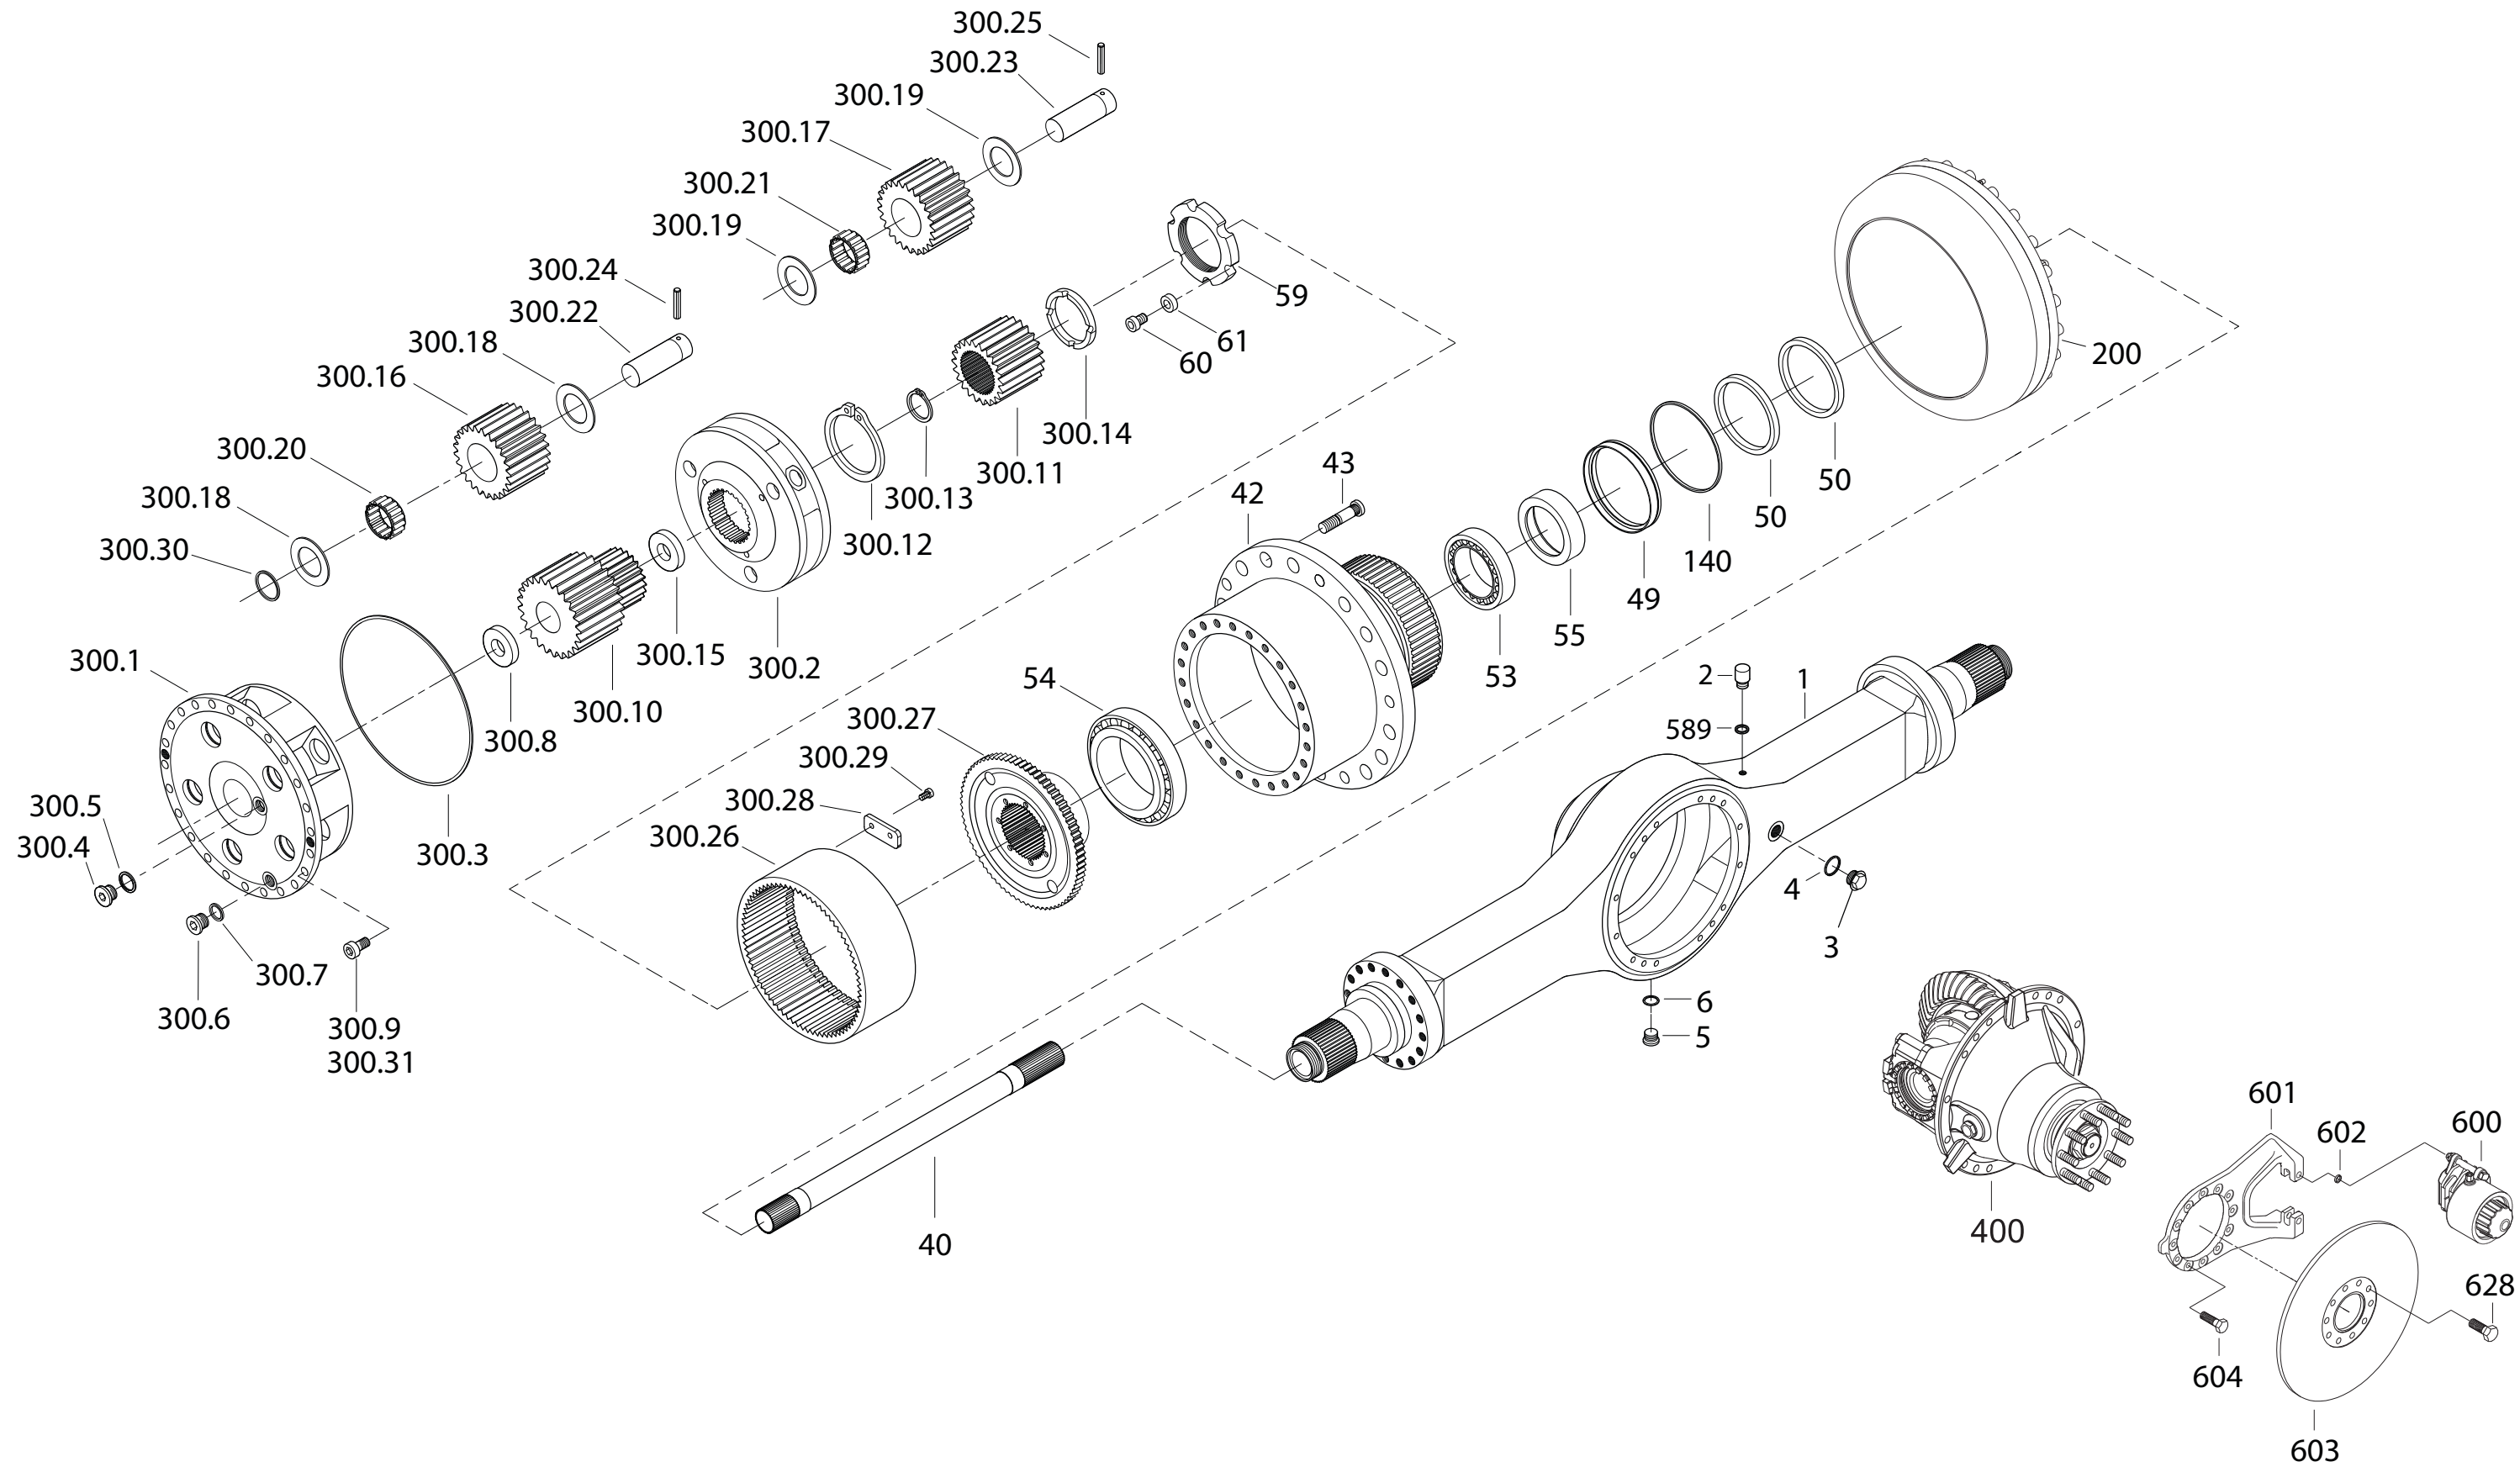

---

Front Axle

# Brake Assembly

Item	Part No.	Qty	Description	Item	Part No.	Qty	Description
<b>593137 Brake Assembly</b>							
1	*b,*d 592917	5	. Inner Disk	18	592933	1	. Screw Plug
2	*b,*d 592918	5	. Outer Disk	19	NSS	1	. Sealing Ring
3	592919	1	. Piston	20	592934	1	. Bleeding Socket
4	592920	2	. Bushing	21	*a 592935	1	. Sealing Ring
5	592921	2	. Hexagon Socket Screw	22	592936	1	. Bleeder Valve
6	*a 592922	1	. Gasket	23	592937	16	. Pipe
7	*a 592923	1	. Gasket	24	592938	16	. Hexagon Screw
8	592924	1	. Brake Carrier	25	592939	16	. Compression Spring
9	592925	1	. Brake Housing	26	592940	1	. Disk
10	*a 592926	1	. O-Ring	27	592941	16	. Disk
11	*a 592927	2	. O-Ring	28	593040	6	. Bolt
12	*a 592928	3	. O-Ring	29	593041	6	. Hexagon Nut
13	592902	24	. Hexagon Socket Screw	30	593042	6	. Cap Nut
14	592929	26	. Hexagon Socket Screw	31	*a 593043	6	. O-Ring
15	*c,*a 592930	1	. Face Seal	32	*a 593044	6	. O-Ring
16	592931	1	. Screw Plug				
17	*a 592932	1	. Sealing Ring				
				*a Included in Brake Seal Kit 593120			
				*b Use Centering Tool 593405			
				*c Use Installation Tool 593406			
				*d Included in Brake Lining Kit 593121			
				NSS Not Sold Separately			

# Parking Brake Assembly

Item	Part No.	Qty	Description	Item	Part No.	Qty	Description
	<b>593014</b>		<b>Parking Brake Assembly</b>				
605	*a 593019	1	. Lining Set	618	593030	2	. Splint Pin
606	593020	1	. Bleeder Valve	619	*b 593031	1	. Gasket
608	593021	1	. Circlip	623	*a 593032	2	. Magnet
609	593022	5	. Dished Plate Spring	624	*a 593033	2	. Tolerance Ring
610	593023	1	. Hexagon Nut	625	*b 593034	1	. O-Ring
611	593025	1	. Set Screw	626	*b 593035	1	. O-Ring
612	593026	1	. Cap	629	593037	1	. Screw Socket
615	593027	1	. Pressure Bolt	630	*b 593038	1	. Sealing Ring
616	593028	2	. Hexagon Screw				
617	593029	2	. Castle Nut				
				*a	Included in Parking Brake Lining Kit 593125		
				*b	Included in Parking Brake Seal Kit 596435		