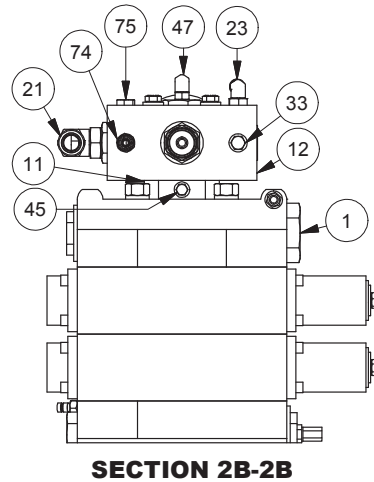

* See Separate Coverage