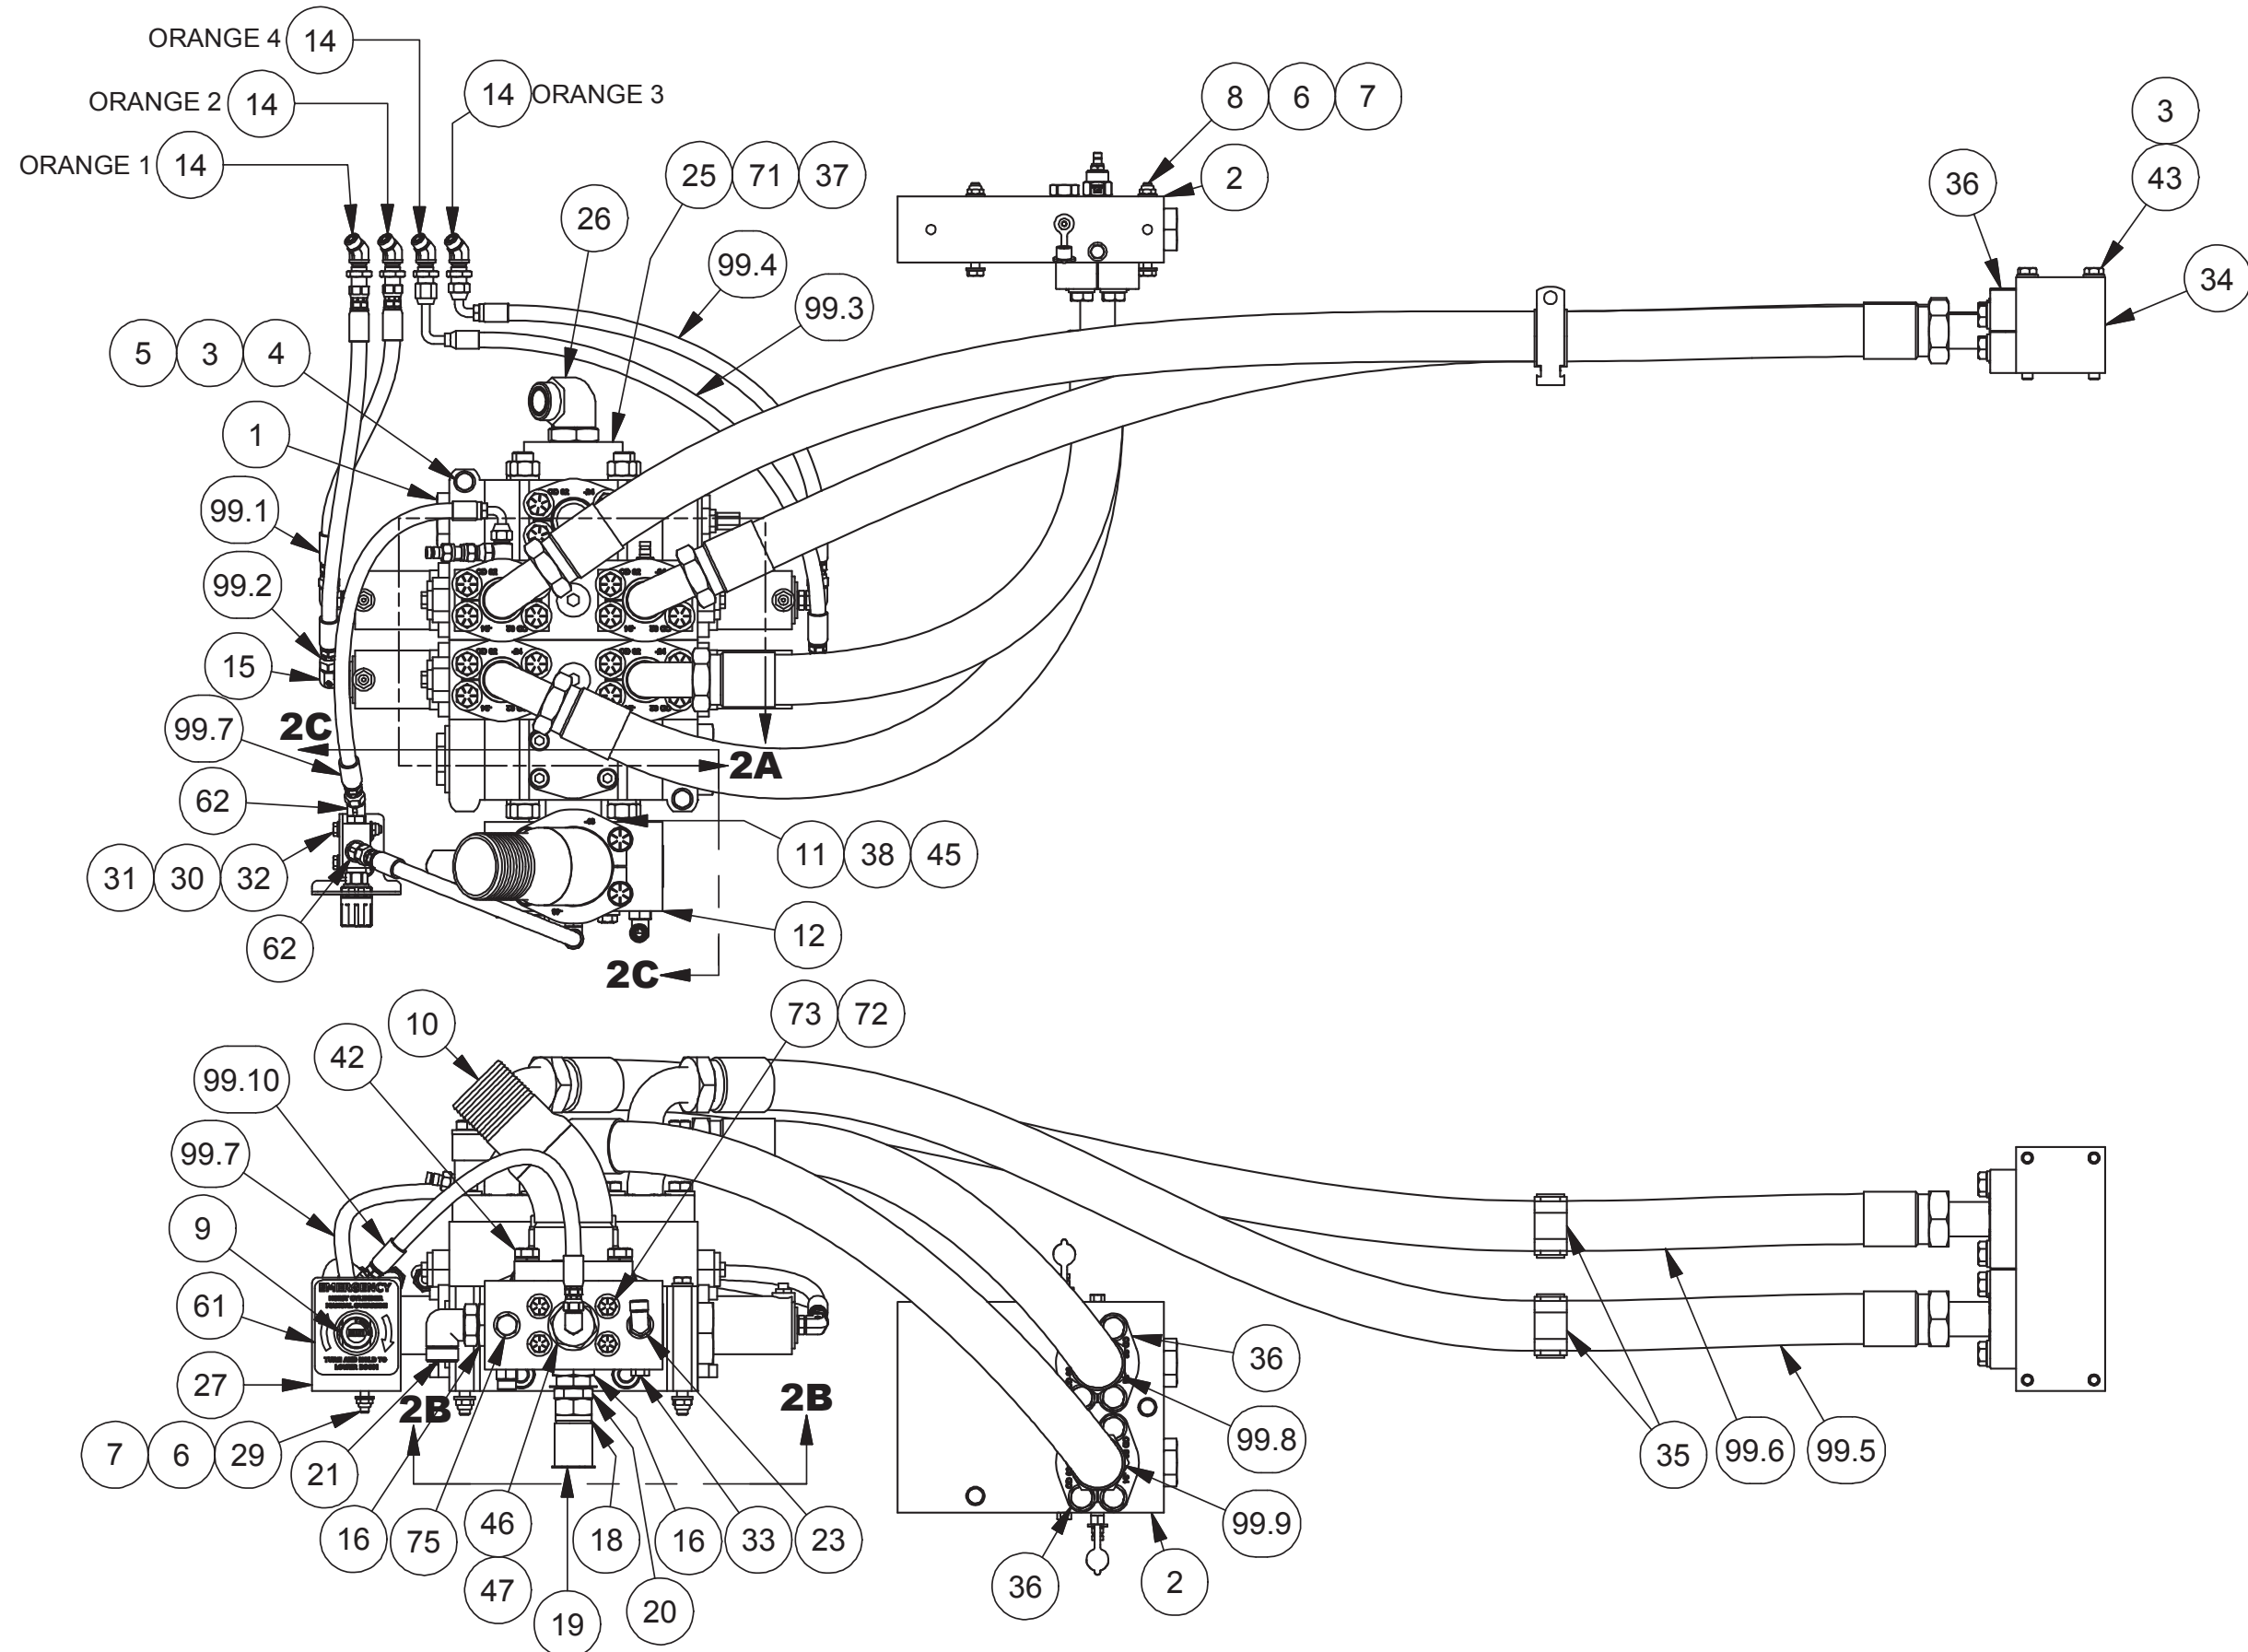

NOTES:
1. ITEM 60 IS NOT SHOWN. CABLE TIES ARE TO BE PLACED ON EACH HOSE END AS ID MARKERS.
USE COLOR AND NUMBER PER LABEL.