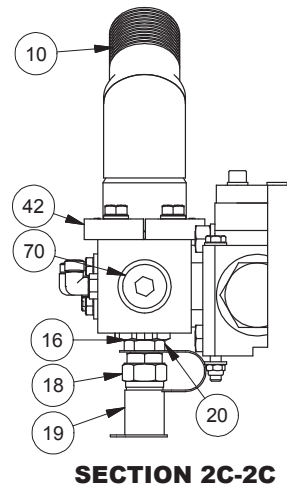

* See Separate Coverage