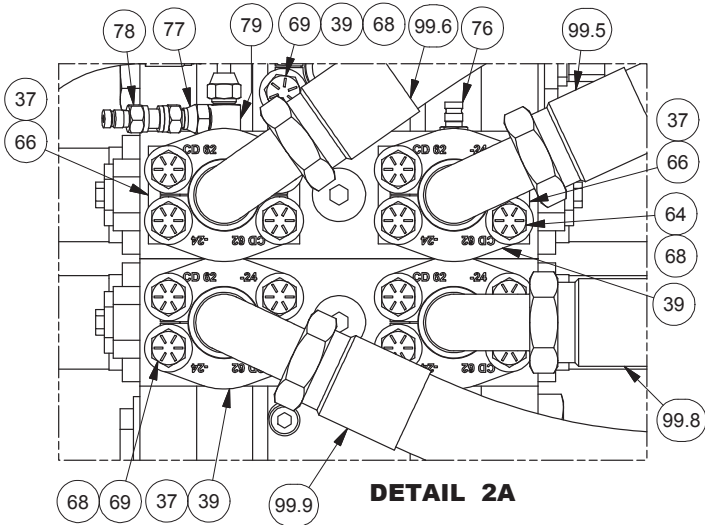

* See Separate Coverage