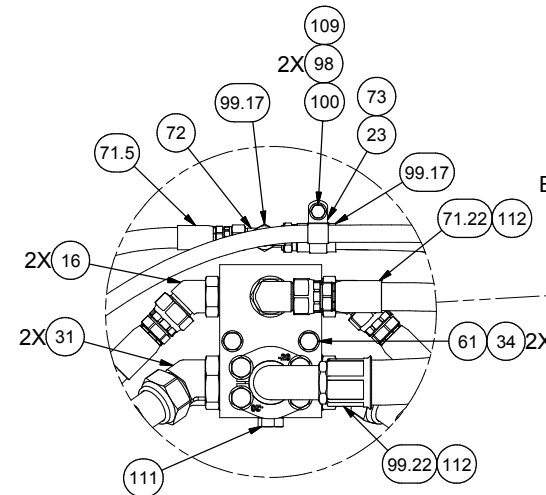

**DETAIL 3G
PARTS REMOVED FOR CLARITY**