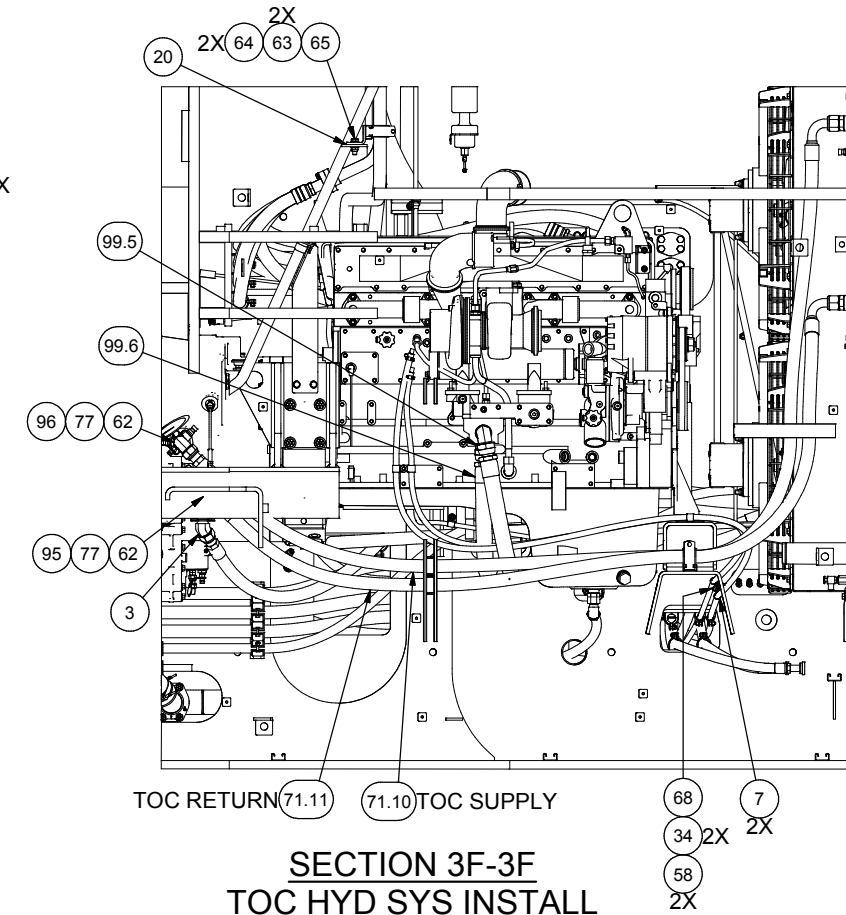

**SECTION 3F-3F
TOC HYD SYS INSTALL**