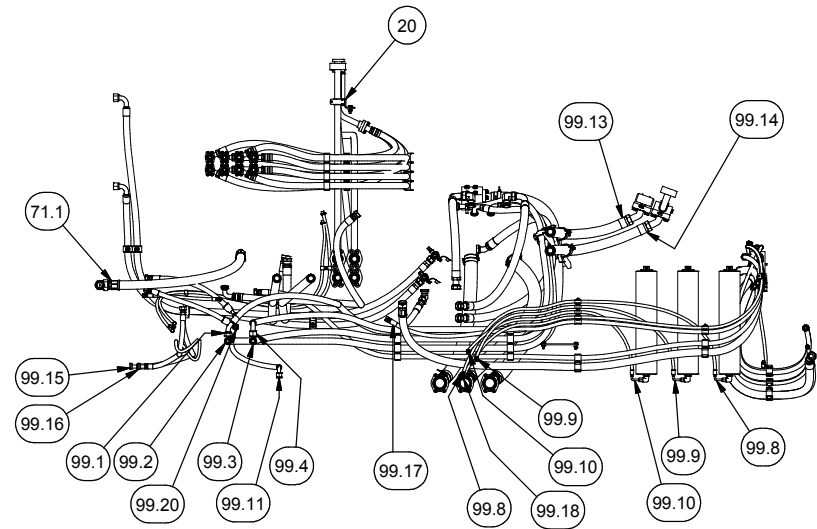

A-

**DETAIL 3E  
BRAKE ACC INSTALL**

**SECTION 3F-3F  
TOC HYD SYS INSTALL**

**DETAIL 3G  
PARTS REMOVED FOR CLARITY**

**SECTION 3H-3H  
BRAKE HYD INSTALL**

**SECTION 3J-3J  
HOIST INSTALL**

A-

**DETAIL 5V**  
**TRANSMISSION HOSE TAPER INSTALL**

**DETAIL 6Q**  
TRANS PLUMBING

**592737 INSTALLED**  
CHASSIS TO RH SERVICE BAY HOSE KIT INSTALL  
SOME PARTS REMOVE IN VIEW FOR CLARITY

NOTE:

1. HOSE 94.14 REMOTE ENGINE OIL DRAIN LINE IS NOT SHOWN.