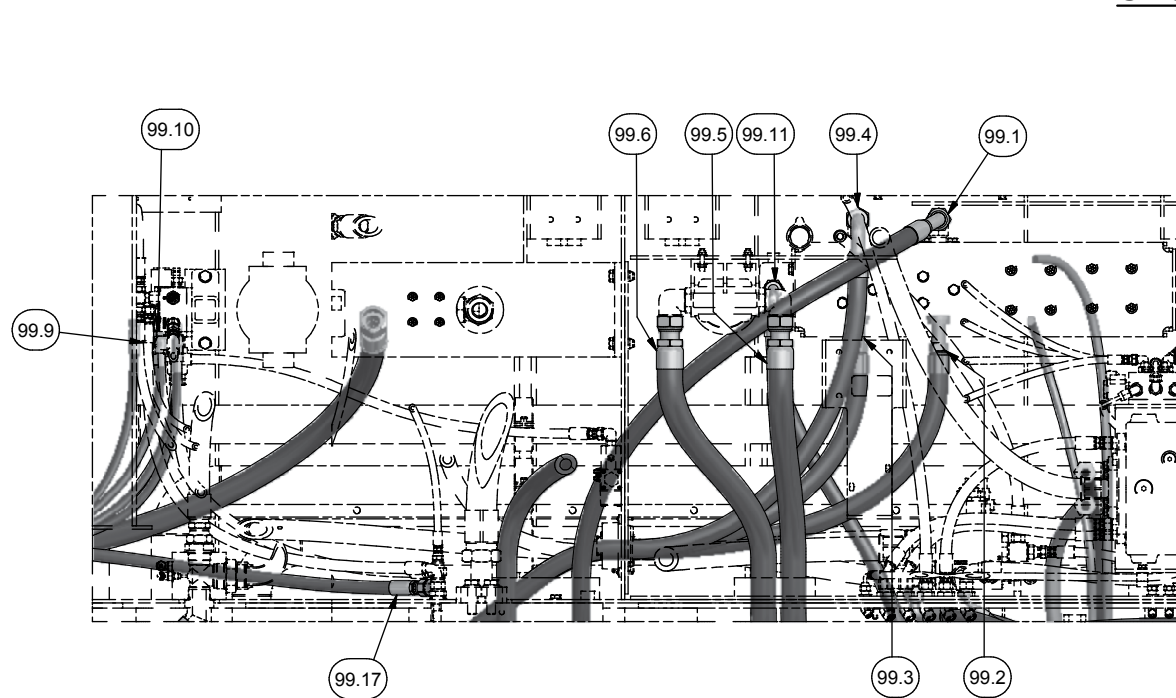

# Hydraulic System Chassis

Item	Part No.	Qty	Description	Item	Part No.	Qty	Description
	<b>594402</b>		<b>Hydraulic System Chassis</b>				
1	594657	1	. Manifold	93	236805	1	. Capscrew
2	255588	15	. Clamp	95	246908	1	. Sensor, Temp
3	245549	1	. Fitting	96	212762	2	. Fitting
4	211693	3	. Fitting	97	593847	1	. Bracket, Hose Support
5	216042	12	. T-Bolt Clamp	98	296418W	2	. Hard Washer
6	R833281	1	. Fitting	99	594536	0	. Kit, Hose
7	R13808094	6	. Clip, Insul	100	R13809366	1	. Capscrew
8	R833260	3	. Fitting	101	231537	5	. Clamp
9	231248	20	. Clamp	102	209706	1	. Clamp
13	592601	1	. Manifold Weldment, Hoist	103	CLP0100200	1	. Clamp
14	592604	1	. Manifold Weldment, Hoist Stem	104	HSP0000006	6	. Hose Protector - 6
15	238429	6	. Clamp	105	249329	20	. Cable Tie, Dbl Loop
16	231463	2	. Fitting	106	YHGB 06	6'	. Hose Guard, Plastic Spiral
17	CLP0100112	7	. Clamp	107	594075	8	. Tube Weldment
18	237508	5	. Clamp	108	11759	8	. Kit, Split Flange
20	592598	1	. Bracket Weldment		203443	1	. O-Ring
23	R13803044	1	. Clip, Insul	109	302400W	1	. Locknut
24	231826	1	. Fitting	110	229395	1	. Fitting
30	231249	19	. Clamp	111	210709	1	. Fitting
31	R833219	2	. Fitting	112	592521	1	. Kit, Split Flange
32	591417	8	. Kit, Split Flange	113	R833270	1	. Fitting
33	592272	6	. Kit, Split Flange				
34	296420W	13	. Hard Washer				* See Separate Coverage
35	23390	4	. Kit, Split Flange				
	203523	1	. O-Ring				
	209539	2	. Clamp Half				
37	* 590154	3	. Accumulator				
38	592394	1	. Tube Weldment				
39	592415	1	. Tube Weldment				
40	592412	1	. Tube Weldment				
41	592409	1	. Tube Weldment				
58	302401W	5	. Locknut				
61	R13811218	2	. Capscrew				
62	593820	2	. Fitting				
63	296422W	4	. Hard Washer				
64	302402W	2	. Locknut				
65	293647W	2	. Capscrew				
66	CLP7051171	2	. Mini Worm Drive Clamp				
68	R13811210	4	. Capscrew				
71	594413	1	. Kit, Hose				
71.1	592646	1	. Hose Assembly				
71.2	594486	2	. Hose Assembly				
71.3	594497	2	. Hose Assembly				
71.5	594485	2	. Hose Assembly				
71.10	592056	1	. Hose Assembly				
71.11	592057	1	. Hose Assembly				
71.12	201440-180	1	. Suction Hose				
71.14	594081	1	. Hose Assembly				
71.15	594082	1	. Hose Assembly				
71.16	594083	1	. Hose Assembly				
71.17	594084	1	. Hose Assembly				
71.18	594085	1	. Hose Assembly				
71.19	594086	1	. Hose Assembly				
71.20	594087	1	. Hose Assembly				
71.21	594088	1	. Hose Assembly				
71.22	594846	1	. Hose Assembly				
72	R13959	1	. Fitting				
73	R13803057	1	. Clip				
74	257275	2	. Fitting				
75	211705	1	. Fitting				
76	591955	1	. Kit, Fitting				
77	R14040	3	. Coupler, Male				
89	238503	2	. Clamp				
90	593782	1	. Channel				
91	588316	1	. Clamp				
92	593783	1	. Channel				