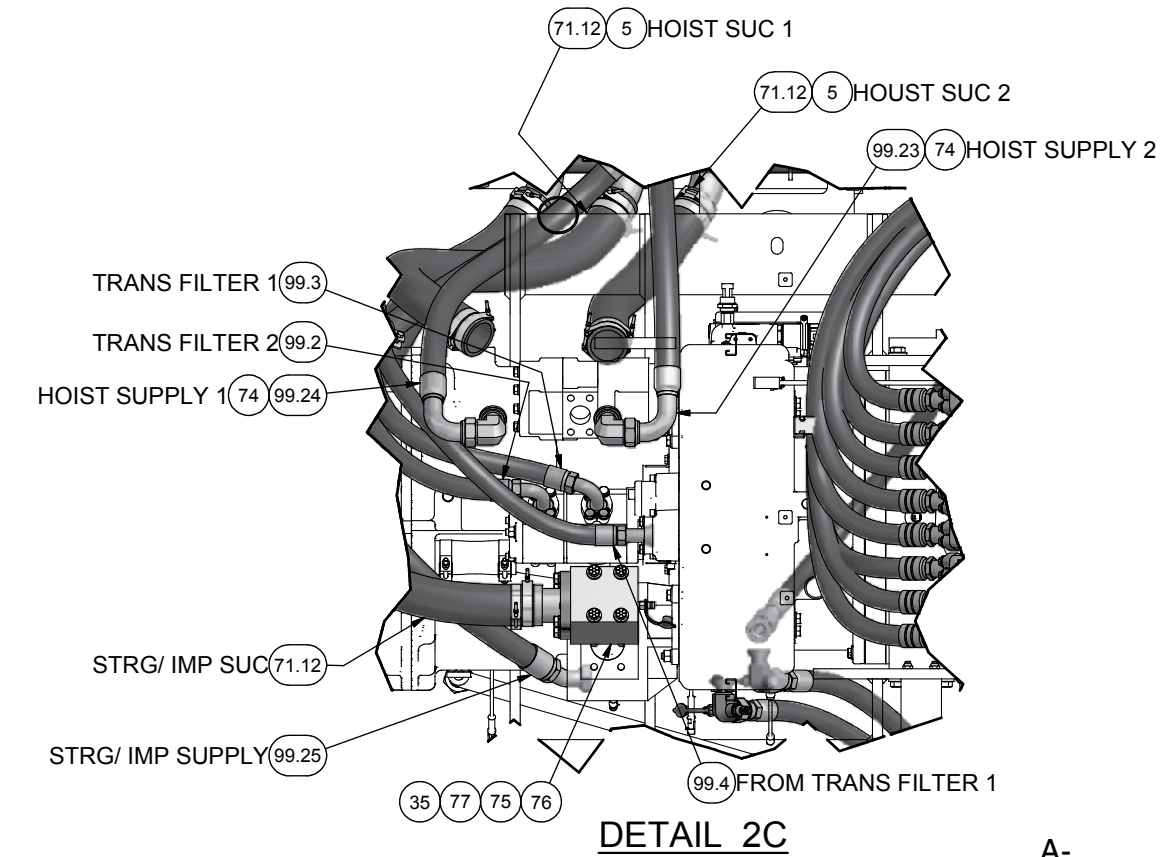

# Hydraulic System Chassis

Item	Part No.	Qty	Description	Item	Part No.	Qty	Description
	<b>594402</b>		<b>Hydraulic System Chassis</b>				
1	594657	1	. Manifold	93	236805	1	. Capscrew
2	255588	15	. Clamp	95	246908	1	. Sensor, Temp
3	245549	1	. Fitting	96	212762	2	. Fitting
4	211693	3	. Fitting	97	593847	1	. Bracket, Hose Support
5	216042	12	. T-Bolt Clamp	98	296418W	2	. Hard Washer
6	R833281	1	. Fitting	99	594536	0	. Kit, Hose
7	R13808094	6	. Clip, Insul	100	R13809366	1	. Capscrew
8	R833260	3	. Fitting	101	231537	5	. Clamp
9	231248	20	. Clamp	102	209706	1	. Clamp
13	592601	1	. Manifold Weldment, Hoist	103	CLP0100200	1	. Clamp
14	592604	1	. Manifold Weldment, Hoist Stem	104	HSP0000006	6	. Hose Protector - 6
15	238429	6	. Clamp	105	249329	20	. Cable Tie, Dbl Loop
16	231463	2	. Fitting	106	YHGB 06	6'	. Hose Guard, Plastic Spiral
17	CLP0100112	7	. Clamp	107	594075	8	. Tube Weldment
18	237508	5	. Clamp	108	11759	8	. Kit, Split Flange
20	592598	1	. Bracket Weldment		203443	1	. O-Ring
23	R13803044	1	. Clip, Insul	109	302400W	1	. Locknut
24	231826	1	. Fitting	110	229395	1	. Fitting
30	231249	19	. Clamp	111	210709	1	. Fitting
31	R833219	2	. Fitting	112	592521	1	. Kit, Split Flange
32	591417	8	. Kit, Split Flange	113	R833270	1	. Fitting
33	592272	6	. Kit, Split Flange				
34	296420W	13	. Hard Washer				* See Separate Coverage
35	23390	4	. Kit, Split Flange				
	203523	1	. O-Ring				
	209539	2	. Clamp Half				
37	* 590154	3	. Accumulator				
38	592394	1	. Tube Weldment				
39	592415	1	. Tube Weldment				
40	592412	1	. Tube Weldment				
41	592409	1	. Tube Weldment				
58	302401W	5	. Locknut				
61	R13811218	2	. Capscrew				
62	593820	2	. Fitting				
63	296422W	4	. Hard Washer				
64	302402W	2	. Locknut				
65	293647W	2	. Capscrew				
66	CLP7051171	2	. Mini Worm Drive Clamp				
68	R13811210	4	. Capscrew				
71	594413	1	. Kit, Hose				
71.1	592646	1	. Hose Assembly				
71.2	594486	2	. Hose Assembly				
71.3	594497	2	. Hose Assembly				
71.5	594485	2	. Hose Assembly				
71.10	592056	1	. Hose Assembly				
71.11	592057	1	. Hose Assembly				
71.12	201440-180	1	. Suction Hose				
71.14	594081	1	. Hose Assembly				
71.15	594082	1	. Hose Assembly				
71.16	594083	1	. Hose Assembly				
71.17	594084	1	. Hose Assembly				
71.18	594085	1	. Hose Assembly				
71.19	594086	1	. Hose Assembly				
71.20	594087	1	. Hose Assembly				
71.21	594088	1	. Hose Assembly				
71.22	594846	1	. Hose Assembly				
72	R13959	1	. Fitting				
73	R13803057	1	. Clip				
74	257275	2	. Fitting				
75	211705	1	. Fitting				
76	591955	1	. Kit, Fitting				
77	R14040	3	. Coupler, Male				
89	238503	2	. Clamp				
90	593782	1	. Channel				
91	588316	1	. Clamp				
92	593783	1	. Channel				