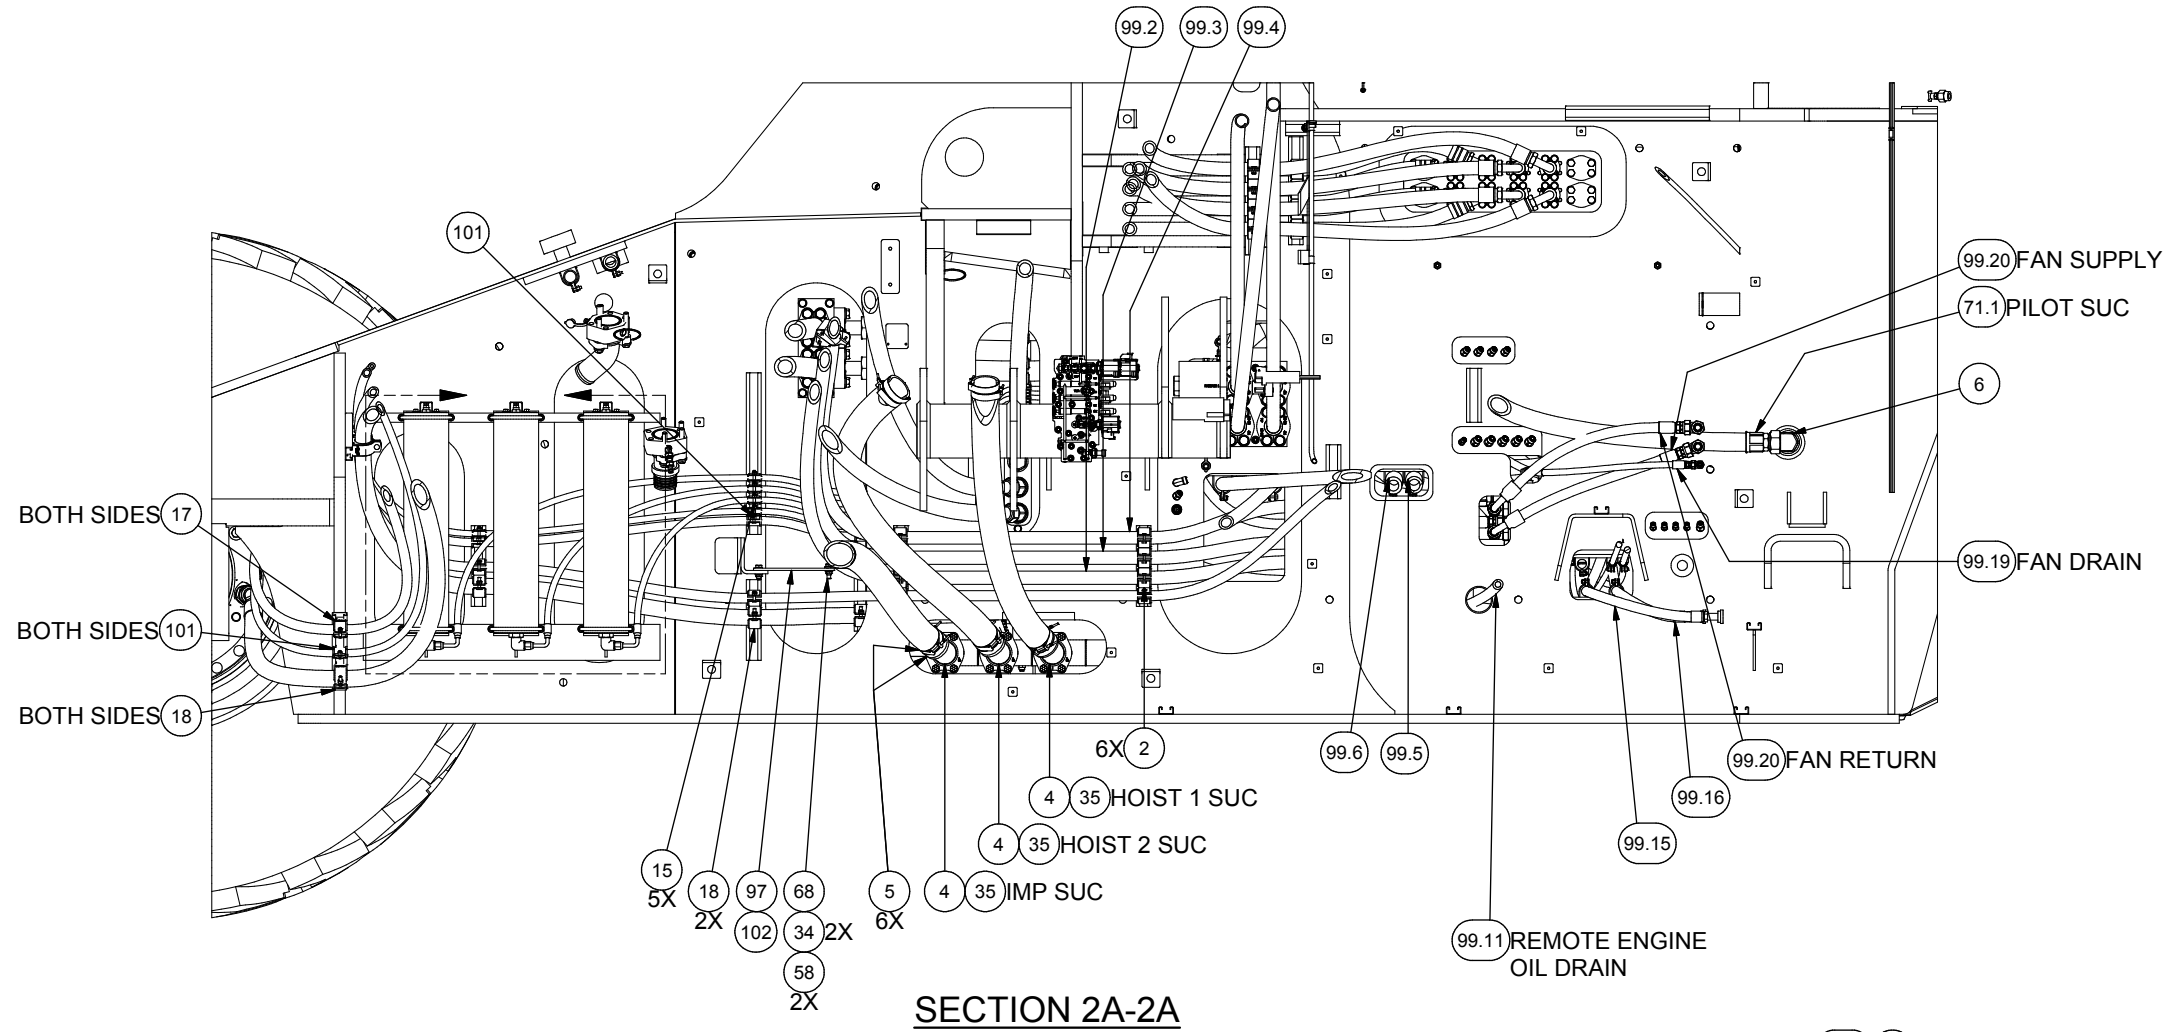

# Hydraulic System Chassis

Item	Part No.	Qty	Description	Item	Part No.	Qty	Description
	<b>594402</b>		<b>Hydraulic System Chassis</b>				
1	594657	1	. Manifold	93	236805	1	. Capscrew
2	255588	15	. Clamp	95	246908	1	. Sensor, Temp
3	245549	1	. Fitting	96	212762	2	. Fitting
4	211693	3	. Fitting	97	593847	1	. Bracket, Hose Support
5	216042	12	. T-Bolt Clamp	98	296418W	2	. Hard Washer
6	R833281	1	. Fitting	99	594536	0	. Kit, Hose
7	R13808094	6	. Clip, Insul	100	R13809366	1	. Capscrew
8	R833260	3	. Fitting	101	231537	5	. Clamp
9	231248	20	. Clamp	102	209706	1	. Clamp
13	592601	1	. Manifold Weldment, Hoist	103	CLP0100200	1	. Clamp
14	592604	1	. Manifold Weldment, Hoist Stem	104	HSP0000006	6	. Hose Protector - 6
15	238429	6	. Clamp	105	249329	20	. Cable Tie, Dbl Loop
16	231463	2	. Fitting	106	YHGB 06	6'	. Hose Guard, Plastic Spiral
17	CLP0100112	7	. Clamp	107	594075	8	. Tube Weldment
18	237508	5	. Clamp	108	11759	8	. Kit, Split Flange
20	592598	1	. Bracket Weldment		203443	1	. O-Ring
23	R13803044	1	. Clip, Insul	109	302400W	1	. Locknut
24	231826	1	. Fitting	110	229395	1	. Fitting
30	231249	19	. Clamp	111	210709	1	. Fitting
31	R833219	2	. Fitting	112	592521	1	. Kit, Split Flange
32	591417	8	. Kit, Split Flange	113	R833270	1	. Fitting
33	592272	6	. Kit, Split Flange				
34	296420W	13	. Hard Washer				* See Separate Coverage
35	23390	4	. Kit, Split Flange				
	203523	1	. O-Ring				
	209539	2	. Clamp Half				
37	* 590154	3	. Accumulator				
38	592394	1	. Tube Weldment				
39	592415	1	. Tube Weldment				
40	592412	1	. Tube Weldment				
41	592409	1	. Tube Weldment				
58	302401W	5	. Locknut				
61	R13811218	2	. Capscrew				
62	593820	2	. Fitting				
63	296422W	4	. Hard Washer				
64	302402W	2	. Locknut				
65	293647W	2	. Capscrew				
66	CLP7051171	2	. Mini Worm Drive Clamp				
68	R13811210	4	. Capscrew				
71	594413	1	. Kit, Hose				
71.1	592646	1	. Hose Assembly				
71.2	594486	2	. Hose Assembly				
71.3	594497	2	. Hose Assembly				
71.5	594485	2	. Hose Assembly				
71.10	592056	1	. Hose Assembly				
71.11	592057	1	. Hose Assembly				
71.12	201440-180	1	. Suction Hose				
71.14	594081	1	. Hose Assembly				
71.15	594082	1	. Hose Assembly				
71.16	594083	1	. Hose Assembly				
71.17	594084	1	. Hose Assembly				
71.18	594085	1	. Hose Assembly				
71.19	594086	1	. Hose Assembly				
71.20	594087	1	. Hose Assembly				
71.21	594088	1	. Hose Assembly				
71.22	594846	1	. Hose Assembly				
72	R13959	1	. Fitting				
73	R13803057	1	. Clip				
74	257275	2	. Fitting				
75	211705	1	. Fitting				
76	591955	1	. Kit, Fitting				
77	R14040	3	. Coupler, Male				
89	238503	2	. Clamp				
90	593782	1	. Channel				
91	588316	1	. Clamp				
92	593783	1	. Channel				