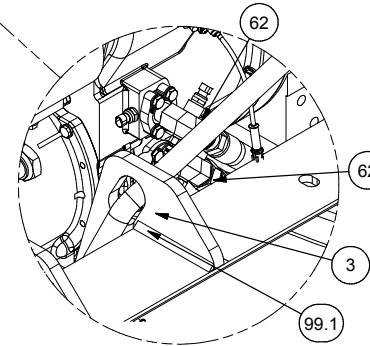

A-

**DETAIL 3E  
BRAKE ACC INSTALL**

**SECTION 3F-3F  
TOC HYD SYS INSTALL**

**DETAIL 3G  
PARTS REMOVED FOR CLARITY**

**SECTION 3H-3H  
BRAKE HYD INSTALL**

**SECTION 3J-3J  
HOIST INSTALL**

A-

**DETAIL 5V**  
**TRANSMISSION HOSE TAPER INSTALL**

**DETAIL 6Q**  
TRANS PLUMBING

**592737 INSTALLED**  
CHASSIS TO RH SERVICE BAY HOSE KIT INSTALL  
SOME PARTS REMOVE IN VIEW FOR CLARITY

NOTE:

1. HOSE 94.14 REMOTE ENGINE OIL DRAIN LINE IS NOT SHOWN.