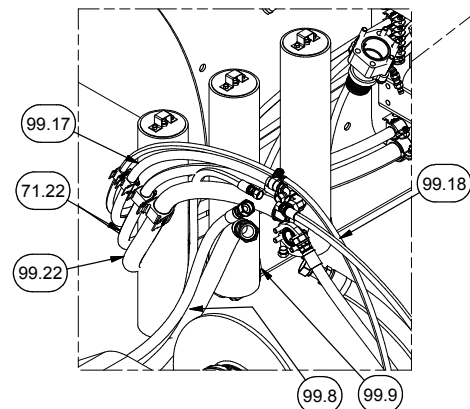

DETAIL 6P
BRAKE ACC PLUMBING