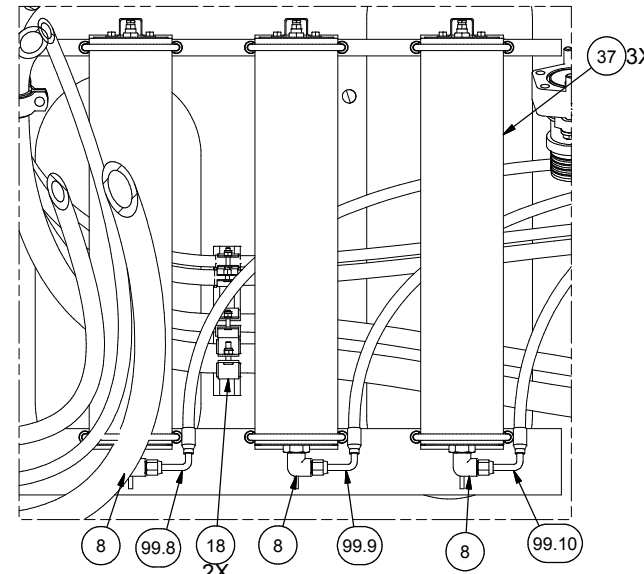

**DETAIL 3E
BRAKE ACC INSTALL**