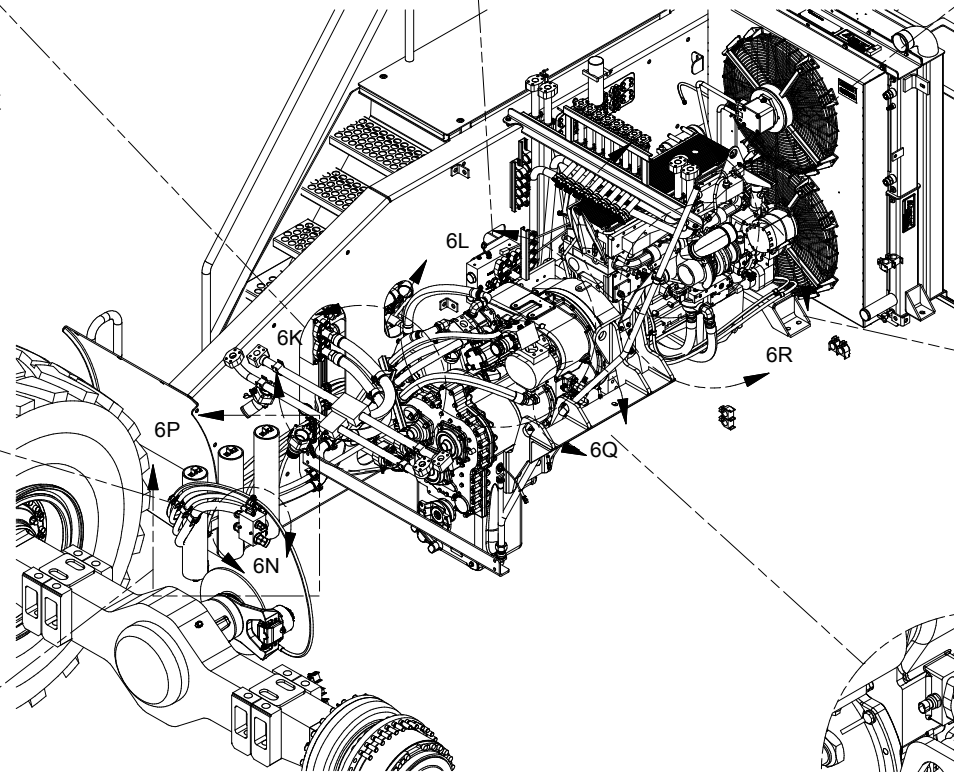

DETAIL 6R
REMOTE ENGINE OIL PLUMBING