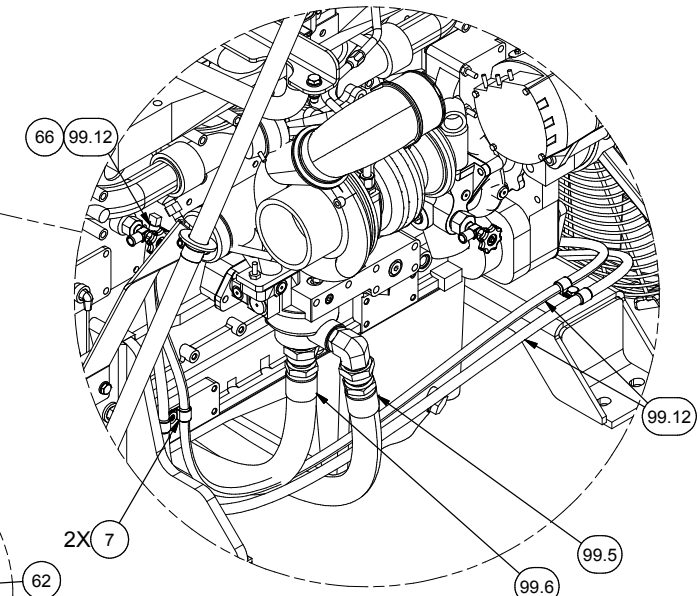

DETAIL 6R
REMOTE ENGINE OIL PLUMBING