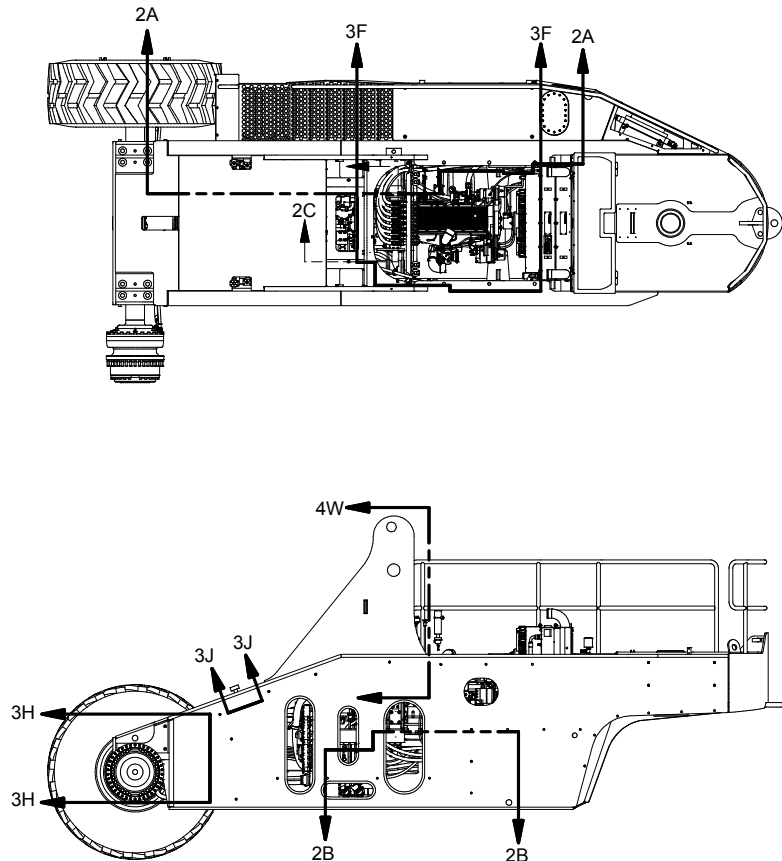

# Hydraulic System Chassis

Item	Part No.	Qty	Description	Item	Part No.	Qty	Description
	<b>594402</b>		<b>Hydraulic System Chassis</b>				
1	594657	1	. Manifold	93	236805	1	. Capscrew
2	255588	15	. Clamp	95	246908	1	. Sensor, Temp
3	245549	1	. Fitting	96	212762	2	. Fitting
4	211693	3	. Fitting	97	593847	1	. Bracket, Hose Support
5	216042	12	. T-Bolt Clamp	98	296418W	2	. Hard Washer
6	R833281	1	. Fitting	99	594536	0	. Kit, Hose
7	R13808094	6	. Clip, Insul	100	R13809366	1	. Capscrew
8	R833260	3	. Fitting	101	231537	5	. Clamp
9	231248	20	. Clamp	102	209706	1	. Clamp
13	592601	1	. Manifold Weldment, Hoist	103	CLP0100200	1	. Clamp
14	592604	1	. Manifold Weldment, Hoist Stem	104	HSP0000006	6	. Hose Protector - 6
15	238429	6	. Clamp	105	249329	20	. Cable Tie, Dbl Loop
16	231463	2	. Fitting	106	YHGB 06	6'	. Hose Guard, Plastic Spiral
17	CLP0100112	7	. Clamp	107	594075	8	. Tube Weldment
18	237508	5	. Clamp	108	11759	8	. Kit, Split Flange
20	592598	1	. Bracket Weldment		203443	1	. O-Ring
23	R13803044	1	. Clip, Insul	109	302400W	1	. Locknut
24	231826	1	. Fitting	110	229395	1	. Fitting
30	231249	19	. Clamp	111	210709	1	. Fitting
31	R833219	2	. Fitting	112	592521	1	. Kit, Split Flange
32	591417	8	. Kit, Split Flange	113	R833270	1	. Fitting
33	592272	6	. Kit, Split Flange				
34	296420W	13	. Hard Washer				* See Separate Coverage
35	23390	4	. Kit, Split Flange				
	203523	1	. O-Ring				
	209539	2	. Clamp Half				
37	* 590154	3	. Accumulator				
38	592394	1	. Tube Weldment				
39	592415	1	. Tube Weldment				
40	592412	1	. Tube Weldment				
41	592409	1	. Tube Weldment				
58	302401W	5	. Locknut				
61	R13811218	2	. Capscrew				
62	593820	2	. Fitting				
63	296422W	4	. Hard Washer				
64	302402W	2	. Locknut				
65	293647W	2	. Capscrew				
66	CLP7051171	2	. Mini Worm Drive Clamp				
68	R13811210	4	. Capscrew				
71	594413	1	. Kit, Hose				
71.1	592646	1	. Hose Assembly				
71.2	594486	2	. Hose Assembly				
71.3	594497	2	. Hose Assembly				
71.5	594485	2	. Hose Assembly				
71.10	592056	1	. Hose Assembly				
71.11	592057	1	. Hose Assembly				
71.12	201440-180	1	. Suction Hose				
71.14	594081	1	. Hose Assembly				
71.15	594082	1	. Hose Assembly				
71.16	594083	1	. Hose Assembly				
71.17	594084	1	. Hose Assembly				
71.18	594085	1	. Hose Assembly				
71.19	594086	1	. Hose Assembly				
71.20	594087	1	. Hose Assembly				
71.21	594088	1	. Hose Assembly				
71.22	594846	1	. Hose Assembly				
72	R13959	1	. Fitting				
73	R13803057	1	. Clip				
74	257275	2	. Fitting				
75	211705	1	. Fitting				
76	591955	1	. Kit, Fitting				
77	R14040	3	. Coupler, Male				
89	238503	2	. Clamp				
90	593782	1	. Channel				
91	588316	1	. Clamp				
92	593783	1	. Channel				