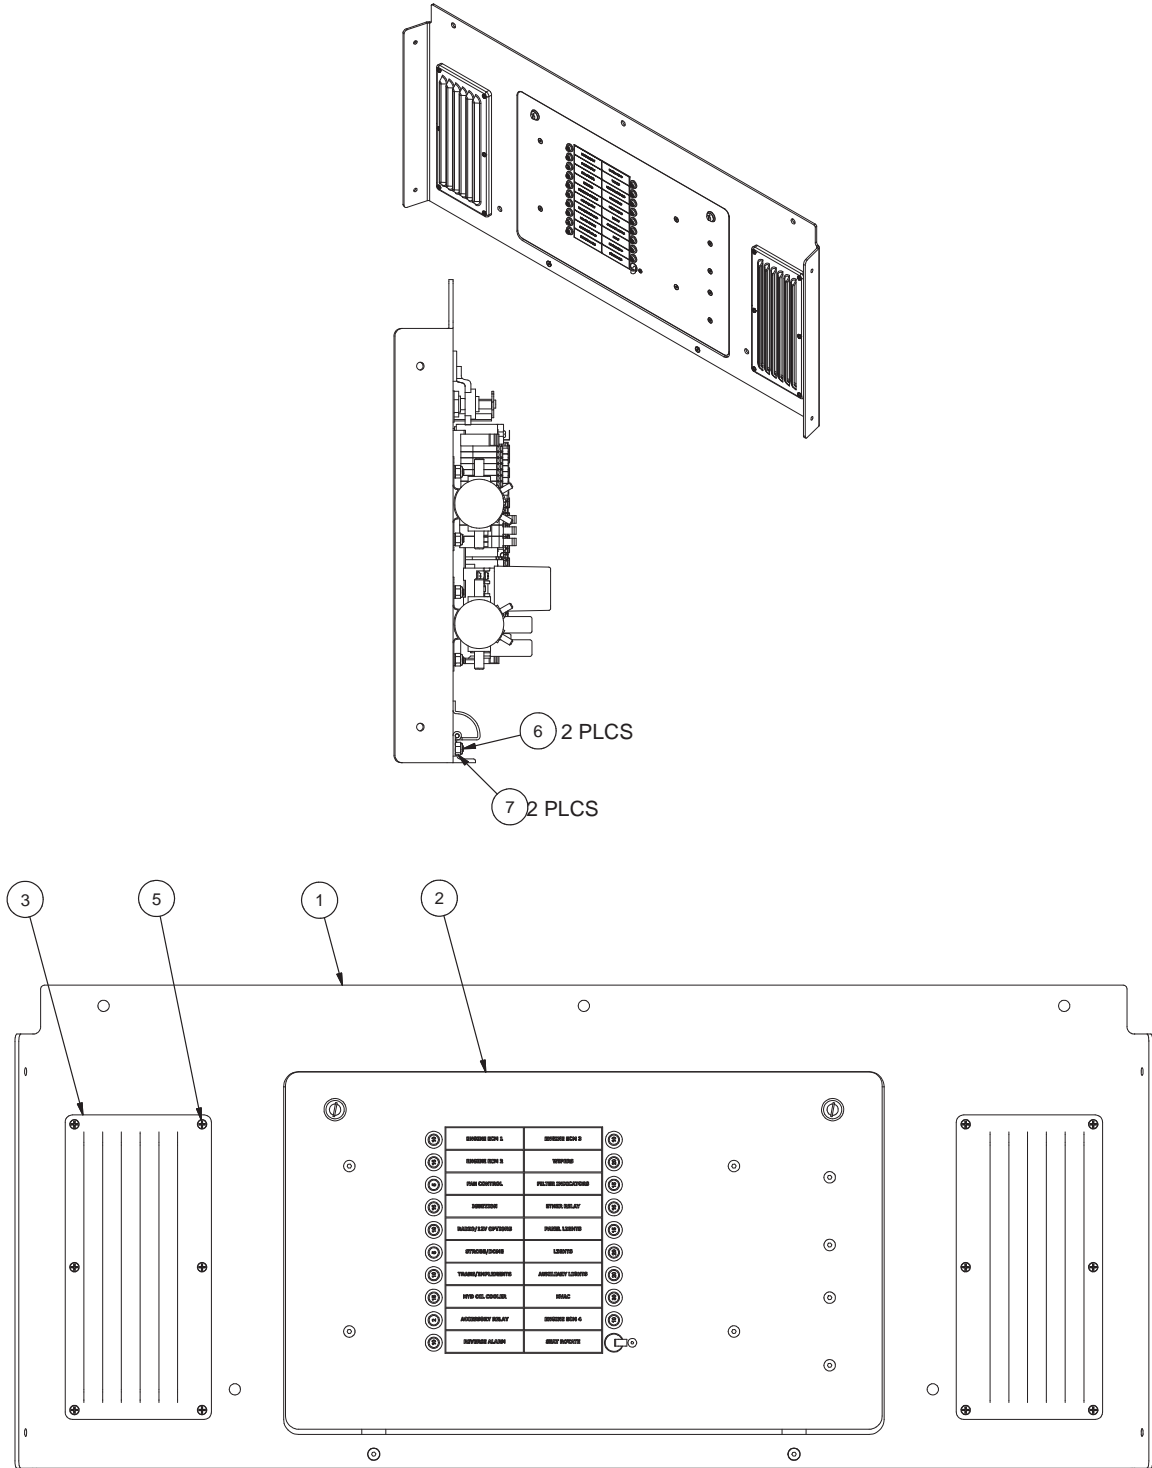

Panel Assembly, Circuit Breaker

Item	Part No.	Qty	Description	Item	Part No.	Qty	Description
	<b>594392</b>		<b>Panel Assembly, Circuit Breaker</b>				
1	586638	1	. Panel Weldment	6	Y09G-(1024)08	2	. Capscrew
2	* 594393	1	. Panel Assembly	7	R13809543	2	. Locknut
3	258668	2	. Vent, Louvered				
5	259009	12	. Capscrew				* See Separate Coverage