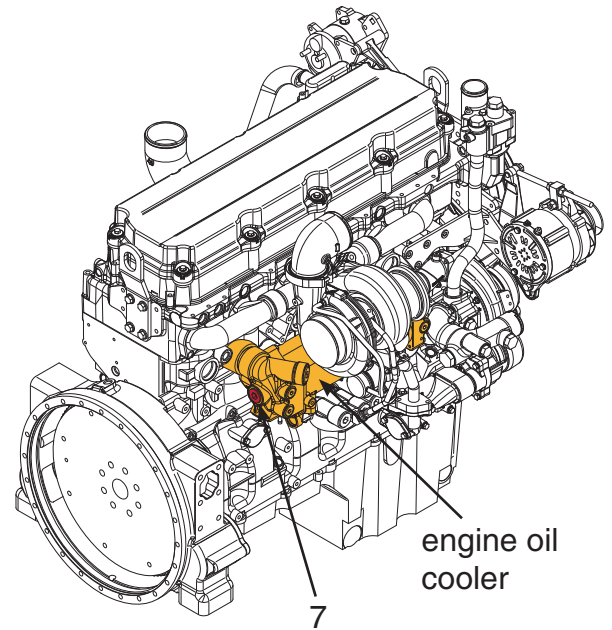

Engine

View - Engine, RH side of machine

View - Engine, LH side of machine

View - RH Service Bay

Item	Part No.	Qty	Description	Item	Part No.	Qty	Description
	<b>594366</b>		<b>Engine</b>				
1	596230	1	. Belt	6	587566	1	. Filter, Coolant
2	596231	2	. Belt, Alternator	7	* 596232	1	. Heater, Coolant
3	587677	1	. Filter, Fuel				
4	587565	1	. Filter, Oil				
5	588188	1	. Separator, Fuel/Water				

\* See separate coverage. Coolant Heater is installed in rear port of engine oil cooler