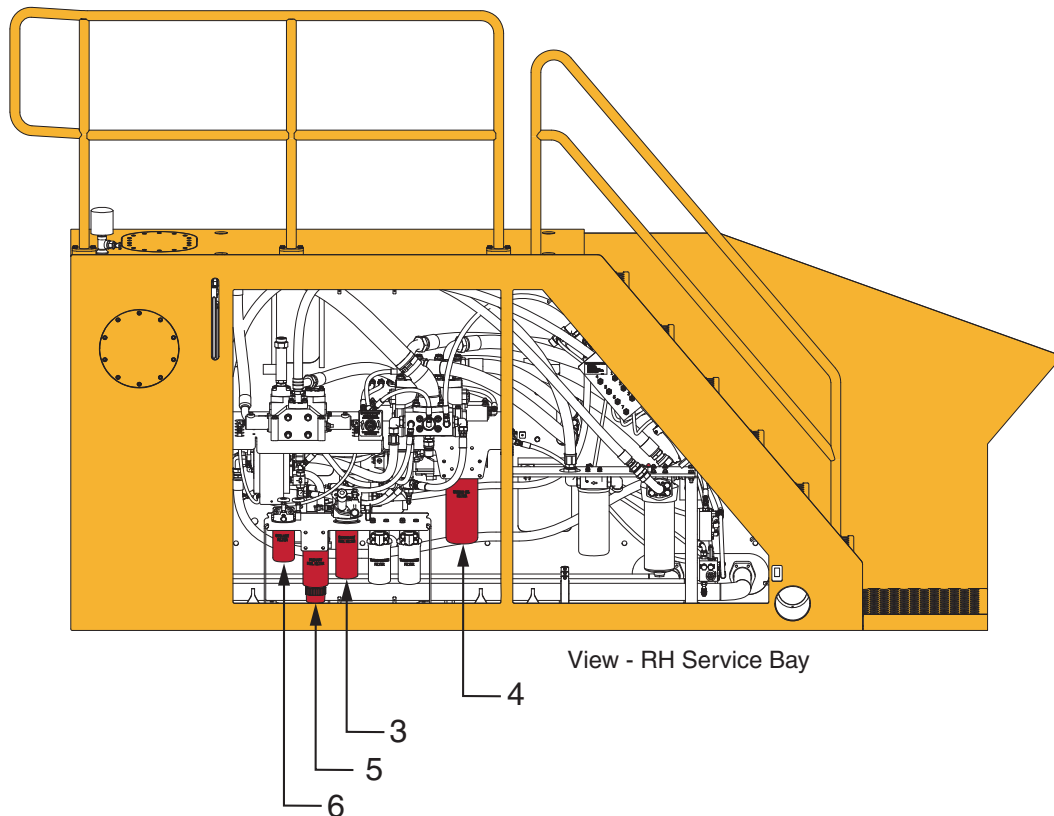

Engine

View - Engine, RH side of machine

View - Engine, LH side of machine

View - RH Service Bay

Item	Part No.	Qty	Description	Item	Part No.	Qty	Description
	<b>594366</b>		<b>Engine</b>				
1	596230	1	. Belt	6	587566	1	. Filter, Coolant
2	596231	2	. Belt, Alternator	7	* 596232	1	. Heater, Coolant
3	587677	1	. Filter, Fuel				
4	587565	1	. Filter, Oil				
5	588188	1	. Separator, Fuel/Water				

\* See separate coverage. Coolant Heater is installed in rear port of engine oil cooler