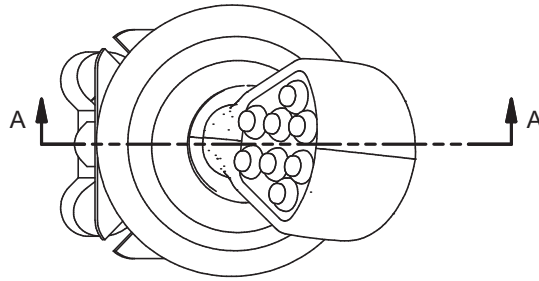

Joystick Assembly, 2-BUTTON

NOTE:
1: BASE MAY BE DIFFERENT THEN PICTURED.

SECTION A-A

Item	Part No.	Qty	Description	Item	Part No.	Qty	Description
	594321		Joystick Assembly, 2-BUTTON				
1	* 589619	1	. Valve, Pilot				
2	* 594234	1	. Handle, Joystick				
3	581587	1	. Rod				
4	251330	1	. Jam Nut				
5	251324	1	. Adapter, Boot				