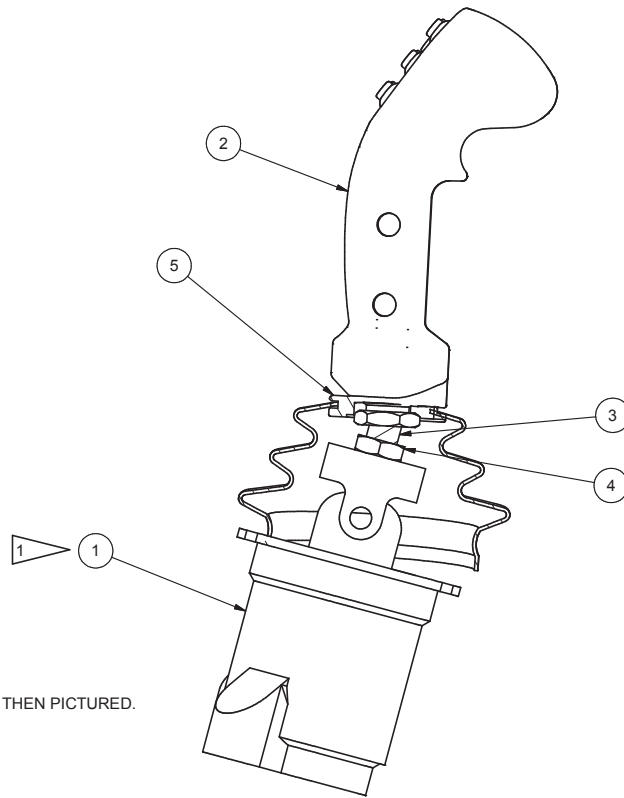

Joystick Assembly, 2-BUTTON

NOTE:
1: BASE MAY BE DIFFERENT THEN PICTURED.

SECTION A-A

Item	Part No.	Qty	Description	Item	Part No.	Qty	Description
	594321		Joystick Assembly, 2-BUTTON				
1	* 589619	1	. Valve, Pilot				
2	* 594234	1	. Handle, Joystick				
3	581587	1	. Rod				
4	251330	1	. Jam Nut				
5	251324	1	. Adapter, Boot				