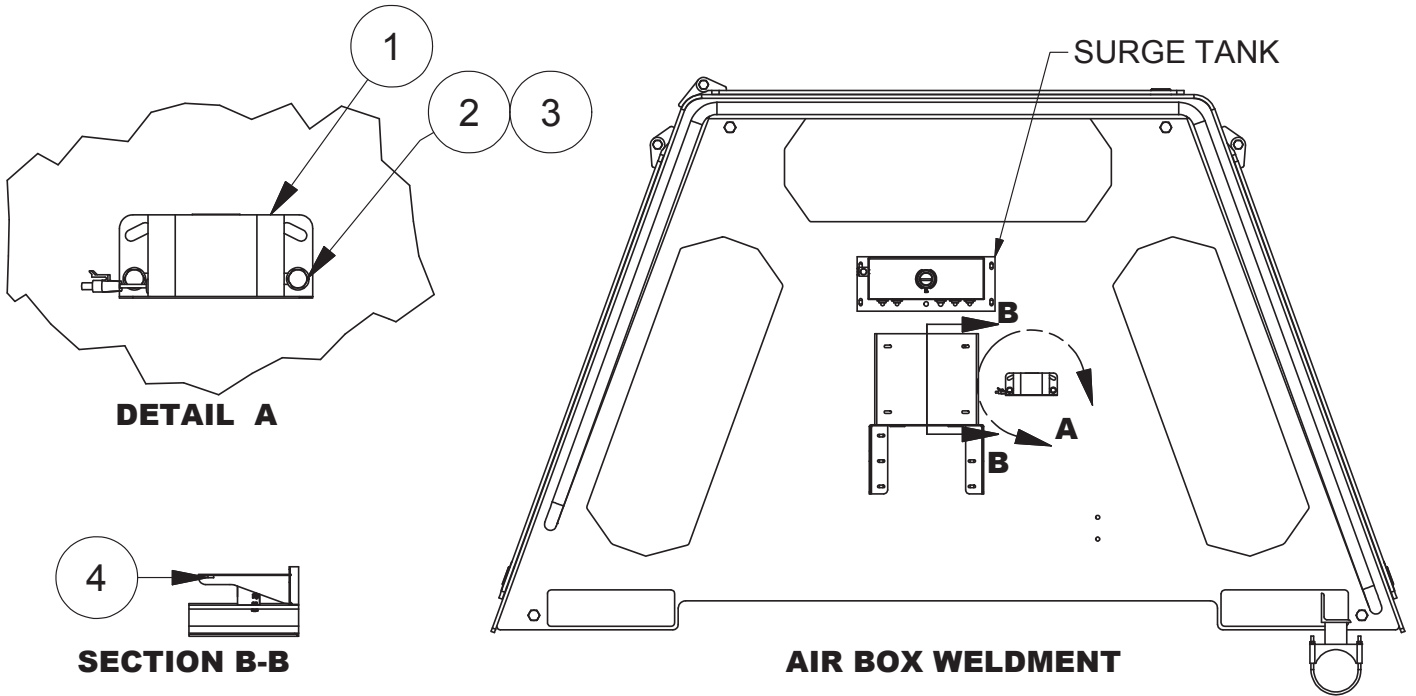

Reverse Alarm Installation

Item	Part No.	Qty	Description	Item	Part No.	Qty	Description
	594301		Installation, Reverse Alarm				
1	* R19361	1	. Alarm , Reverse				
2	293628W	2	. Capscrew				
3	296420W	2	. Hard Washer				
4	R13803022	1	. Clip, Insul				