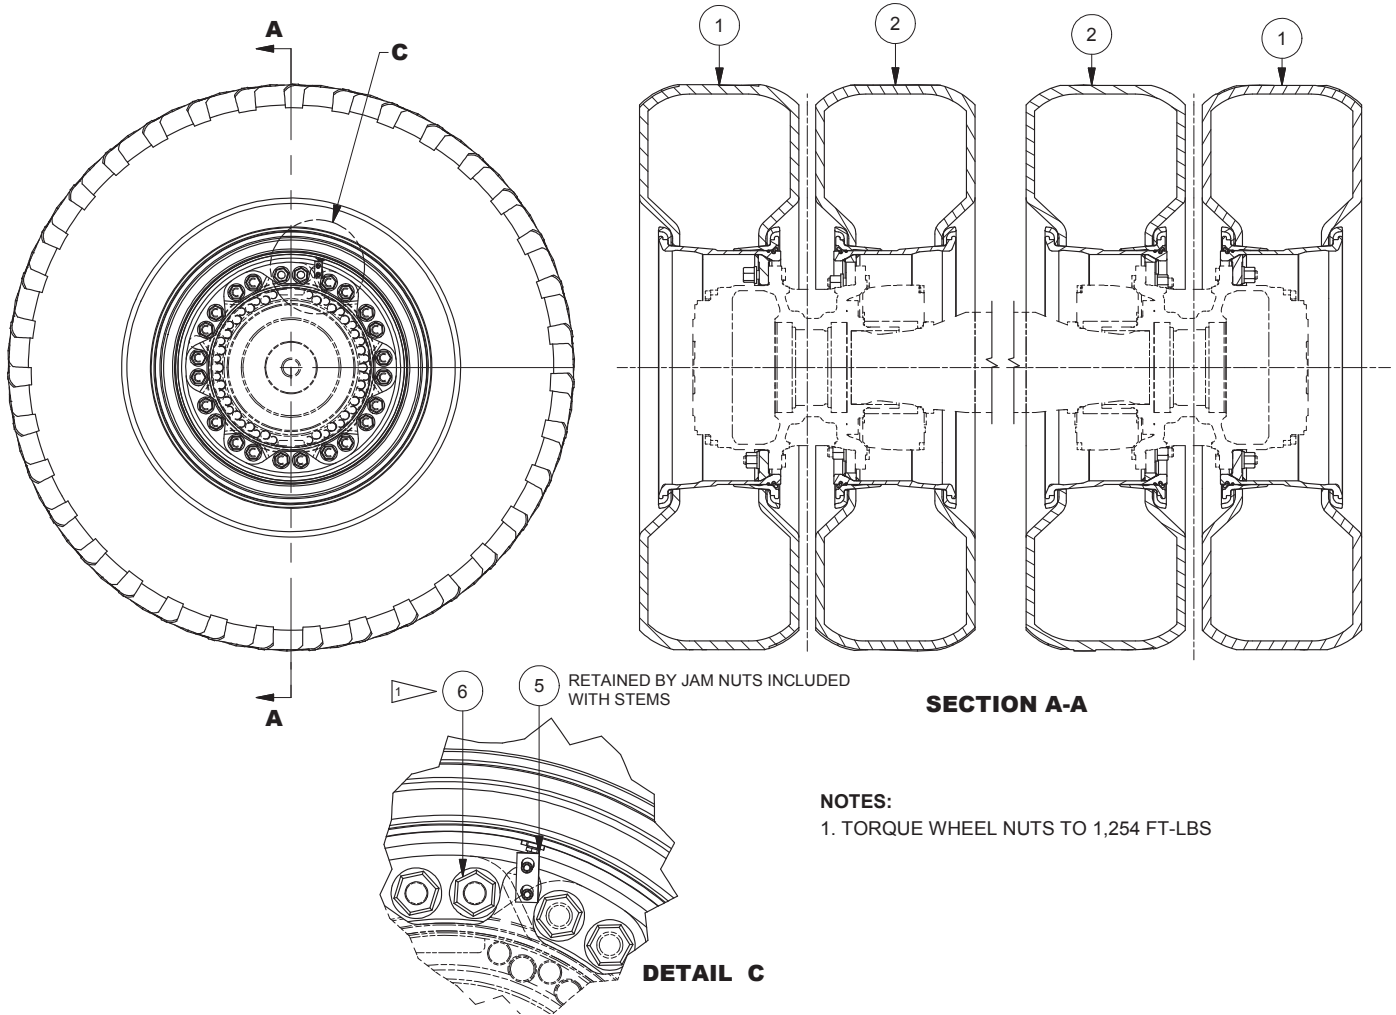

Installation, Front Wheels & Tires, Duals

NOTES:
 1. TORQUE WHEEL NUTS TO 1,254 FT-LBS

Item	Part No.	Qty	Description	Item	Part No.	Qty	Description
	594285		Installation, Front Wheels & Tires, Duals				
1	* 594621	2	. Wheel Assembly, Dual W/O Hub				
2	* 594675	2	. Wheel Assembly, Dual W/O Hub				
5	594693	2	. Tab, Valve Stem				
6	594877	48	. Nut, Collar				