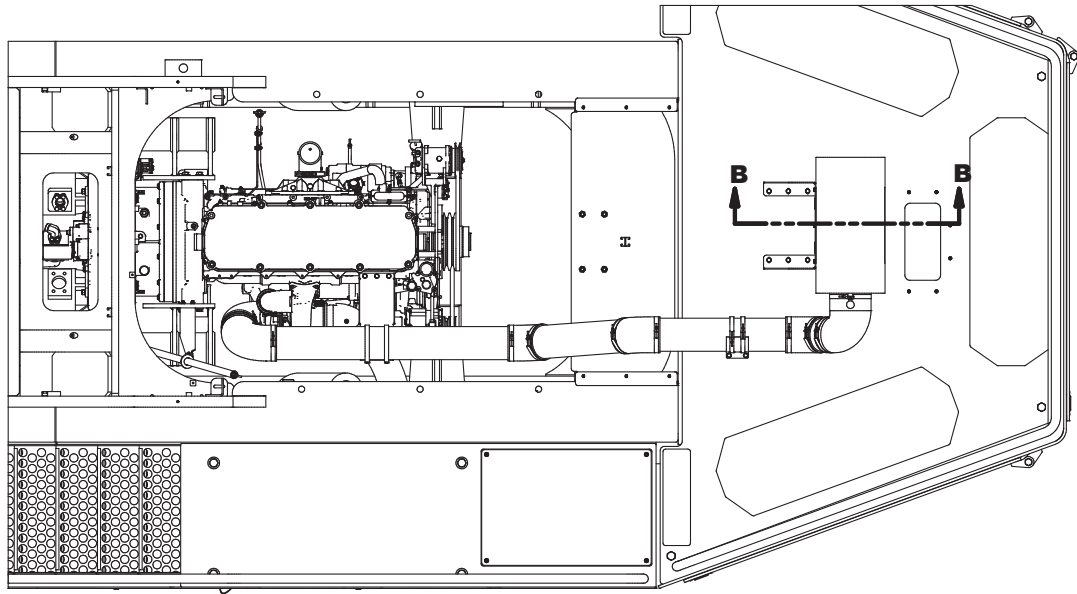

Installation, Air Intake Components

SECTION A-A

SECTION B-B

Item	Part No.	Qty	Description	Item	Part No.	Qty	Description
Installation - Air Intake, Components							
1	* 592100	1	. Air Cleaner Assembly	14	YDHA 8213-4.50	1	. Tube
2	208136	1	. Indicator	15	YDHA 8213-26.38	1	. Tube
3	208137	1	. Filter, Restriction	17	293613W	9	. Capscrew
4	569277	1	. Elbow	18	293629W	8	. Capscrew
5	217495	1	. Elbow	19	296418W	9	. Hard Washer
8	210631	1	. T-Bolt Clamp	20	296420W	8	. Hard Washer
9	207245	5	. T-Bolt Clamp				
11	595235	1	. Weldment Bracket, Filter				* See Separate Coverage
12	595234	1	. Plate, Bracket				