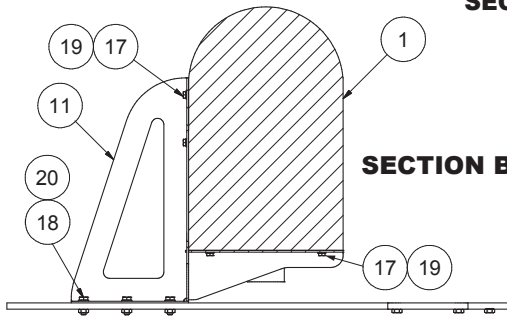

Installation, Air Intake Components

SECTION A-A

SECTION B-B

Item	Part No.	Qty	Description	Item	Part No.	Qty	Description
Installation - Air Intake, Components							
1	* 592100	1	. Air Cleaner Assembly	14	YDHA 8213-4.50	1	. Tube
2	208136	1	. Indicator	15	YDHA 8213-26.38	1	. Tube
3	208137	1	. Filter, Restriction	17	293613W	9	. Capscrew
4	569277	1	. Elbow	18	293629W	8	. Capscrew
5	217495	1	. Elbow	19	296418W	9	. Hard Washer
8	210631	1	. T-Bolt Clamp	20	296420W	8	. Hard Washer
9	207245	5	. T-Bolt Clamp				
11	595235	1	. Weldment Bracket, Filter				* See Separate Coverage
12	595234	1	. Plate, Bracket				