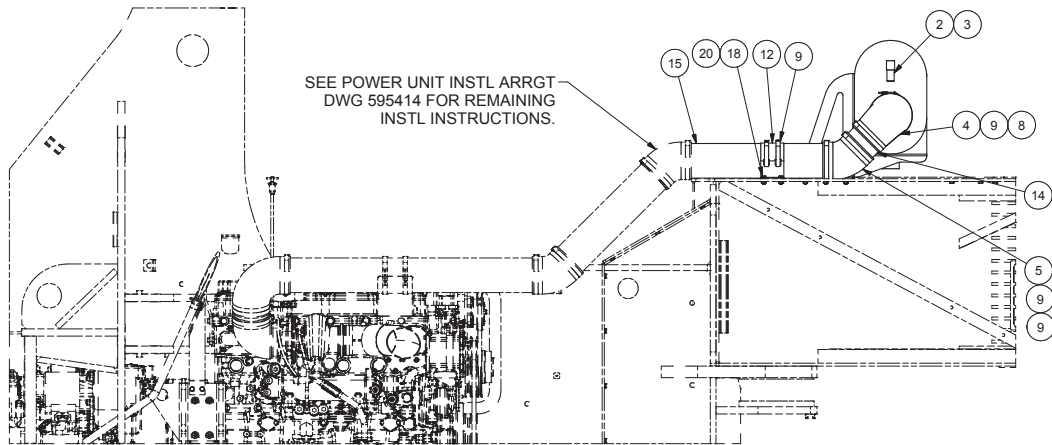

Installation, Air Intake Components

SECTION A-A

SECTION B-B

Item	Part No.	Qty	Description	Item	Part No.	Qty	Description
Installation - Air Intake, Components							
1	* 592100	1	. Air Cleaner Assembly	14	YDHA 8213-4.50	1	. Tube
2	208136	1	. Indicator	15	YDHA 8213-26.38	1	. Tube
3	208137	1	. Filter, Restriction	17	293613W	9	. Capscrew
4	569277	1	. Elbow	18	293629W	8	. Capscrew
5	217495	1	. Elbow	19	296418W	9	. Hard Washer
8	210631	1	. T-Bolt Clamp	20	296420W	8	. Hard Washer
9	207245	5	. T-Bolt Clamp				
11	595235	1	. Weldment Bracket, Filter				* See Separate Coverage
12	595234	1	. Plate, Bracket				