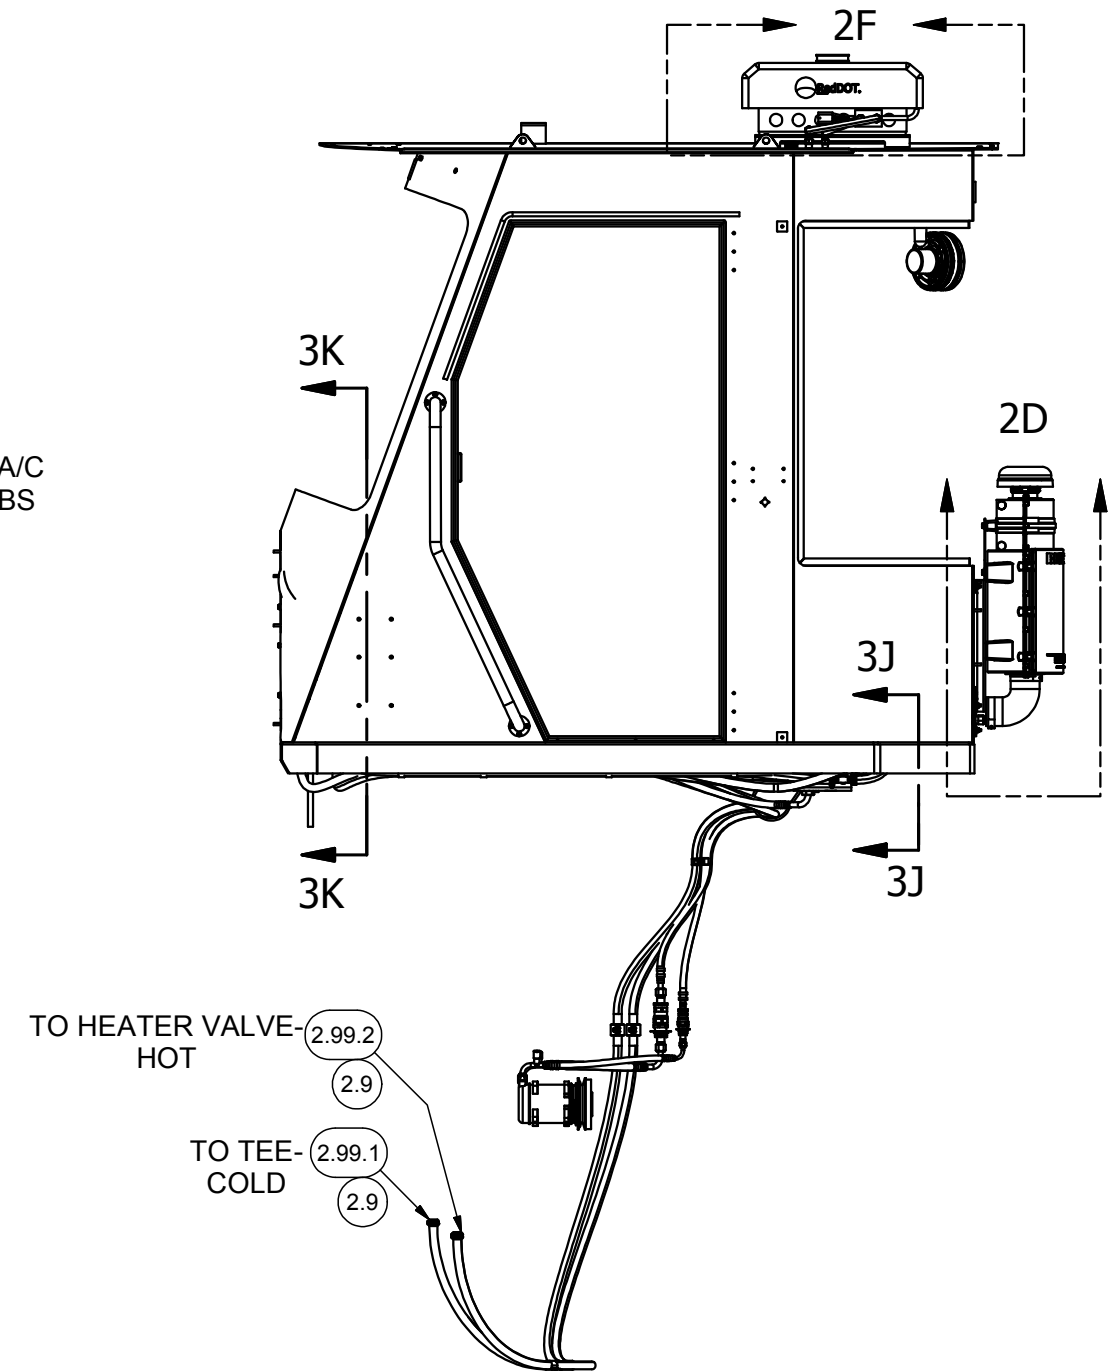

NOTES:

1. 1: COMPONENTS ARE PART OF TEMPERATURE CONTROL - 589698; SEE OVERHEAD CONSOLE ASS'Y
2. 2: SECURE HEATER HOSE AND A/C HOSES TO SUPERSTRUCTURE AND CHASSIS; REQUIRED
3. 3: INSTALL CONDENSATE DRAIN LINES IN A CONTINUOUS DOWNWARD DIRECTION
4. 4: ATTACH DEFROSER HOSE FROM A/C-HEATER TO LOUVERS IN FRONT PANELS
5. 5: SEE POWER UNIT FOR COMPRESSOR INSTALLATION INFORMATION