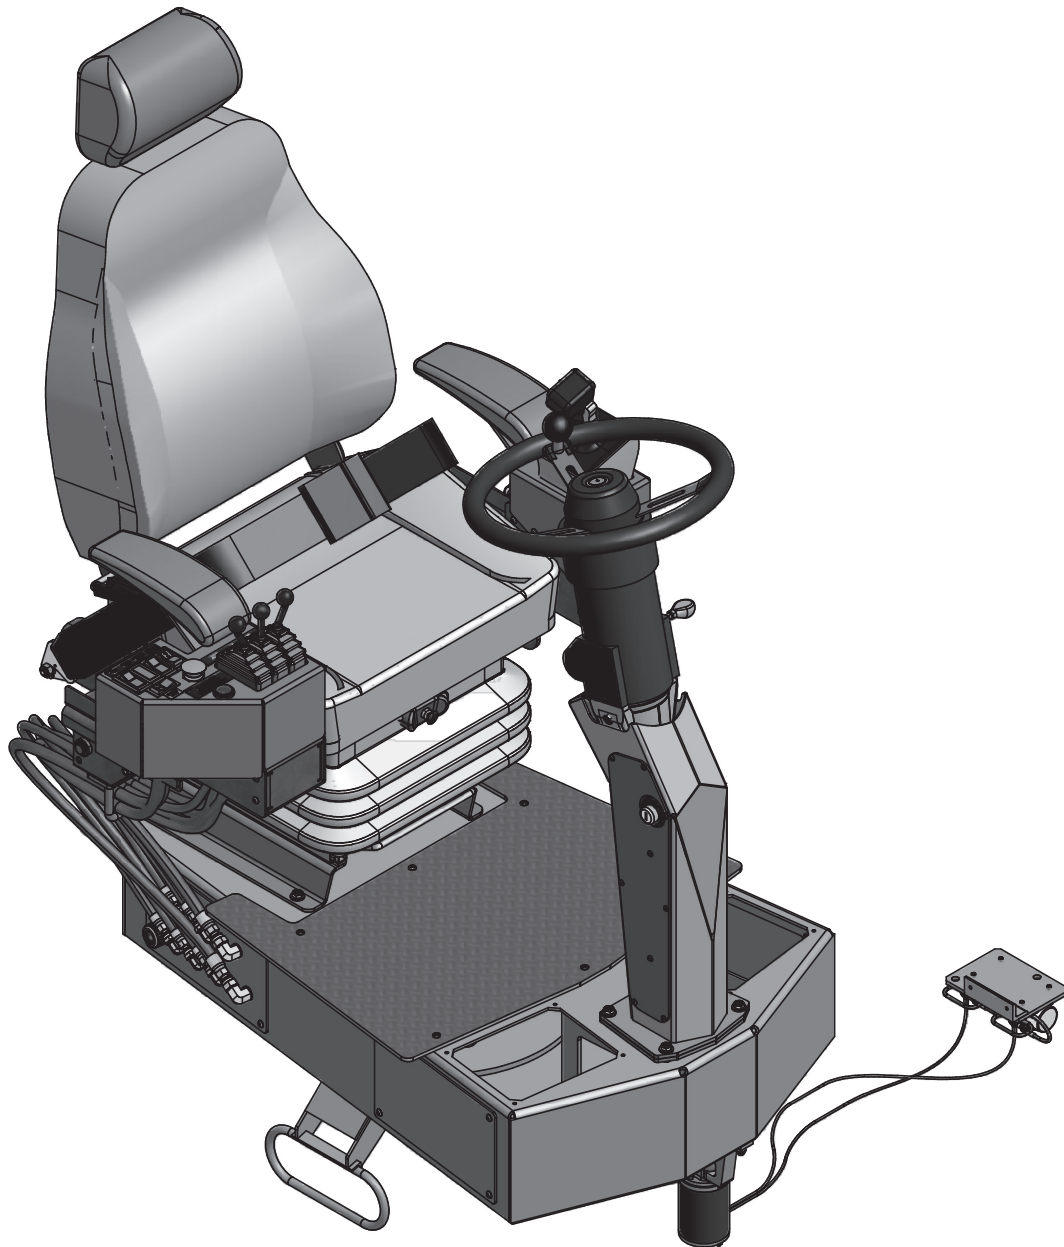

## Controls, Levers

Item	Part No.	Qty	Description	Item	Part No.	Qty	Description
	<b>594267</b>		<b>Controls, Levers</b>				
5.1	*	595625	1 . Assembly, Joystick	5.34	236504	1	. Lens, Green
5.2	*	595587	1 . Valve, Pilot Control	5.35	234509	3	. Cover, Blank
5.3		R13811191	4 . Locknut	5.36	* 595786	1	. Hyd. Group - Controls Levers
5.4		18739W	2 . Capscrew	5.36.1	2307081W	6	. . Fitting
5.5		595656	1 . Weldment, Mounting - RH	5.36.2	232355	2	. . Fitting
5.6		595726	1 . Weldment, Mounting - LH	5.36.3	232356	2	. . Fitting
5.7		2304892W	4 . Capscrew	5.36.4	272-0348	6	. . Fitting
5.8		R13811617	4 . Capscrew	5.36.5	R833103	6	. . Fitting
5.9		220057	2 . Ring Nut	5.36.6	231440	2	. . Fitting
5.10		595664	1 . Hose Tamer	5.36.7	242599	4	. . Cable Tie
5.11		221767W	4 . Hard Washer	5.36.8	242597	4	. . Cable Tie
5.12		595569	1 . Plate, Bulkhead	5.36.9	242596	40	. . Cable Tie
5.13		236488	1 . Switch, On/Off/On	5.36.10	242600	20	. . Cable Tie
5.14		595560	1 . Plate, Bulkhead	5.36.11	211790	1'	. . Spiral Wrap
5.15		Y25G-0408	16 . Capscrew	5.36.99	595667	1	. . Kit, Hose
5.16		223759	2 . Connector, Cord	5.36.99.2	595730	1	. . . Hose Assembly
5.17		238437	4 . Nut, Esna	5.36.99.3	2314285	2	. . . Hose Assembly
5.18		243472	1 . Symbol, Switch	5.36.99.4	2315616	1	. . . Hose Assembly
5.22		234737	2 . Housing, Socket	5.36.99.5	2314296	2	. . . Hose Assembly
5.23		234738	2 . Housing, Socket	5.36.99.6	595731	1	. . . Hose Assembly
5.24		595695	1 . Decal, RH Controls	5.36.99.7	242336	1	. . . Hose Assembly
5.25		571430	1 . Decal, Warning..Parking Brake..	5.36.99.8	2312695	1	. . . Hose Assembly
5.26		586821	1 . Decal, Parking Brake	5.36.99.9	592328	1	. . . Hose Assembly
5.27		595675	1 . Decal, Seat Rotate	5.36.99.10	595815	1	. . . Hose Assembly
5.28		595790	1 . Decal, Hyd Controls	5.36.99.11	243177	1	. . . Hose Assembly
5.29		225649	1 . Light, Red Panel	5.36.99.12	2314287	3	. . . Hose Assembly
5.30		234264	1 . Control Unit	5.36.99.13	595814	1	. . . Hose Assembly
5.31		234505	2 . Frame, Mounting	5.37	596537	2	. . , Switch, Tilt
5.32		236501	2 . Frame, Mounting	5.38	Y26G-(1032)08	4	. Capscrew
5.33		234736	1 . Switch, 24V	5.39	223799	4	. Nut, Esna
		234508	1 . . Socket				
		236901	1 . . Bulb	*	See Separate Coverage		