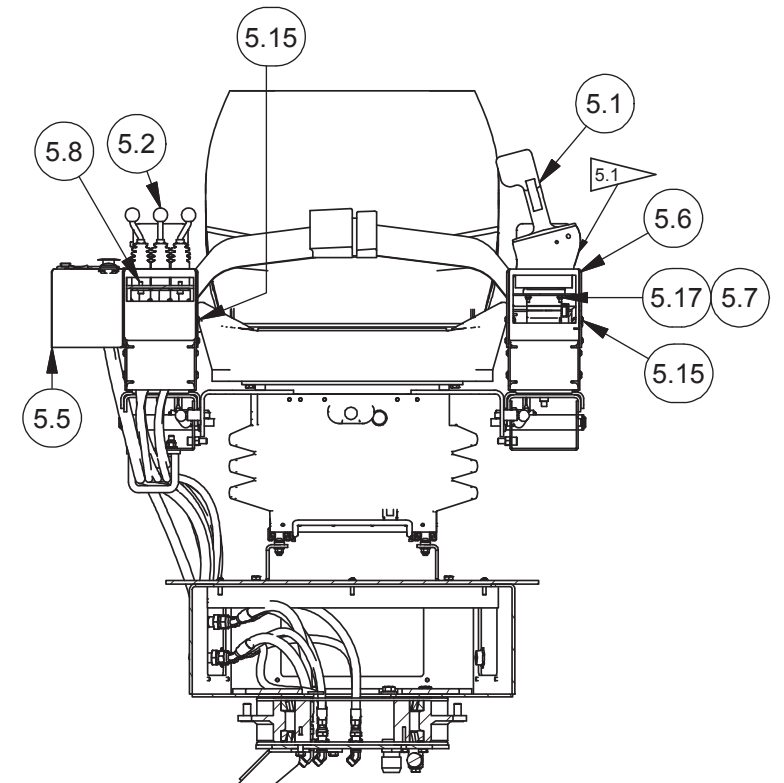

SECTION 9M-9M