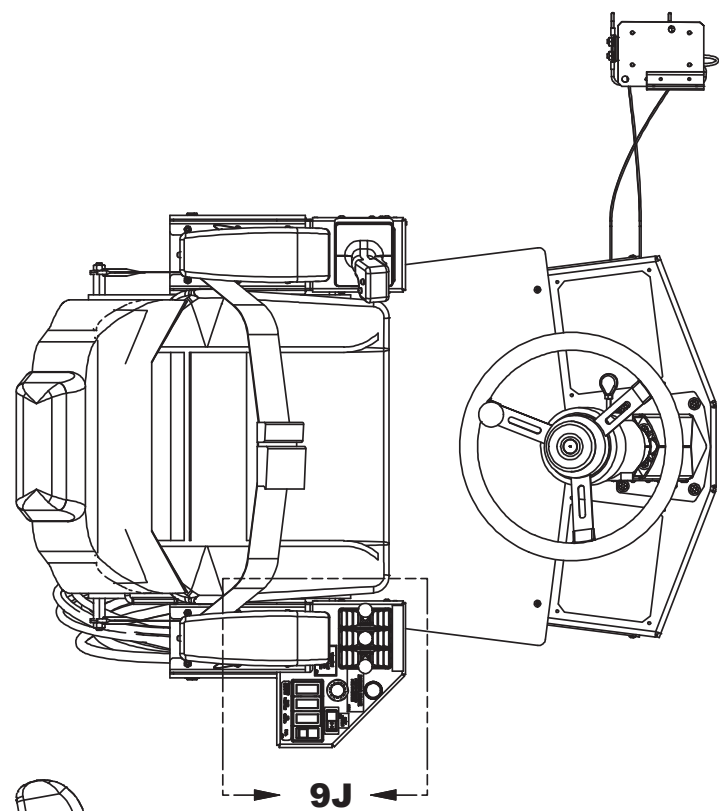

SECTION 9K-9K