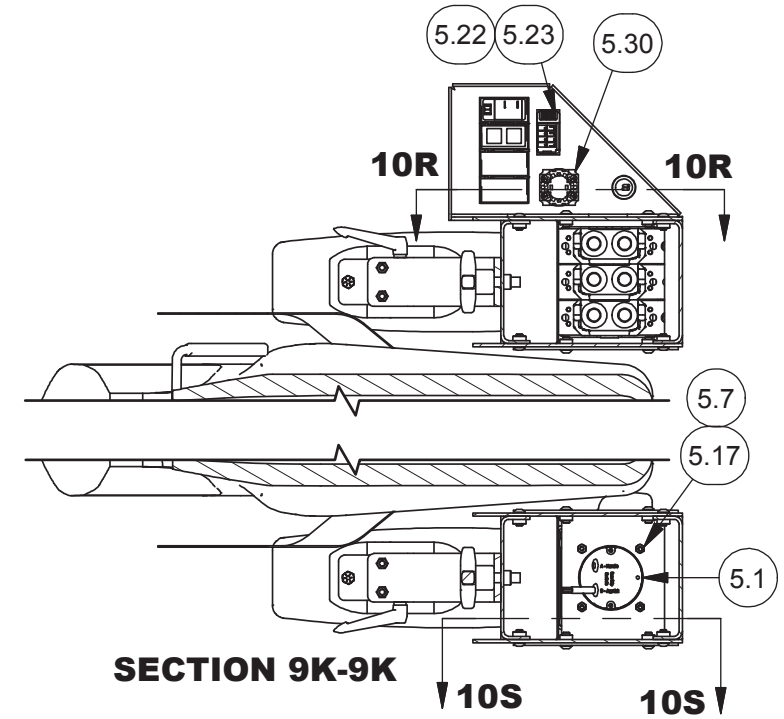

SECTION 9K-9K