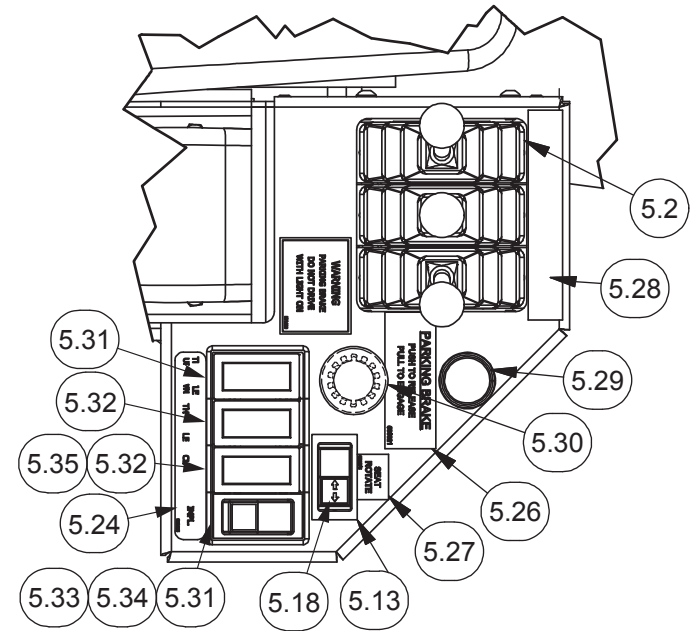

## Controls, Levers

Item	Part No.	Qty	Description	Item	Part No.	Qty	Description
	<b>594267</b>		<b>Controls, Levers</b>				
5.1	*	595625	1 . Assembly, Joystick	5.34	236504	1	. Lens, Green
5.2	*	595587	1 . Valve, Pilot Control	5.35	234509	3	. Cover, Blank
5.3		R13811191	4 . Locknut	5.36	* 595786	1	. Hyd. Group - Controls Levers
5.4		18739W	2 . Capscrew	5.36.1	2307081W	6	. . Fitting
5.5		595656	1 . Weldment, Mounting - RH	5.36.2	232355	2	. . Fitting
5.6		595726	1 . Weldment, Mounting - LH	5.36.3	232356	2	. . Fitting
5.7		2304892W	4 . Capscrew	5.36.4	272-0348	6	. . Fitting
5.8		R13811617	4 . Capscrew	5.36.5	R833103	6	. . Fitting
5.9		220057	2 . Ring Nut	5.36.6	231440	2	. . Fitting
5.10		595664	1 . Hose Tamer	5.36.7	242599	4	. . Cable Tie
5.11		221767W	4 . Hard Washer	5.36.8	242597	4	. . Cable Tie
5.12		595569	1 . Plate, Bulkhead	5.36.9	242596	40	. . Cable Tie
5.13		236488	1 . Switch, On/Off/On	5.36.10	242600	20	. . Cable Tie
5.14		595560	1 . Plate, Bulkhead	5.36.11	211790	1'	. . Spiral Wrap
5.15		Y25G-0408	16 . Capscrew	5.36.99	595667	1	. . Kit, Hose
5.16		223759	2 . Connector, Cord	5.36.99.2	595730	1	. . . Hose Assembly
5.17		238437	4 . Nut, Esna	5.36.99.3	2314285	2	. . . Hose Assembly
5.18		243472	1 . Symbol, Switch	5.36.99.4	2315616	1	. . . Hose Assembly
5.22		234737	2 . Housing, Socket	5.36.99.5	2314296	2	. . . Hose Assembly
5.23		234738	2 . Housing, Socket	5.36.99.6	595731	1	. . . Hose Assembly
5.24		595695	1 . Decal, RH Controls	5.36.99.7	242336	1	. . . Hose Assembly
5.25		571430	1 . Decal, Warning..Parking Brake..	5.36.99.8	2312695	1	. . . Hose Assembly
5.26		586821	1 . Decal, Parking Brake	5.36.99.9	592328	1	. . . Hose Assembly
5.27		595675	1 . Decal, Seat Rotate	5.36.99.10	595815	1	. . . Hose Assembly
5.28		595790	1 . Decal, Hyd Controls	5.36.99.11	243177	1	. . . Hose Assembly
5.29		225649	1 . Light, Red Panel	5.36.99.12	2314287	3	. . . Hose Assembly
5.30		234264	1 . Control Unit	5.36.99.13	595814	1	. . . Hose Assembly
5.31		234505	2 . Frame, Mounting	5.37	596537	2	. . , Switch, Tilt
5.32		236501	2 . Frame, Mounting	5.38	Y26G-(1032)08	4	. Capscrew
5.33		234736	1 . Switch, 24V	5.39	223799	4	. Nut, Esna
		234508	1 . . Socket				
		236901	1 . . Bulb	*	See Separate Coverage		