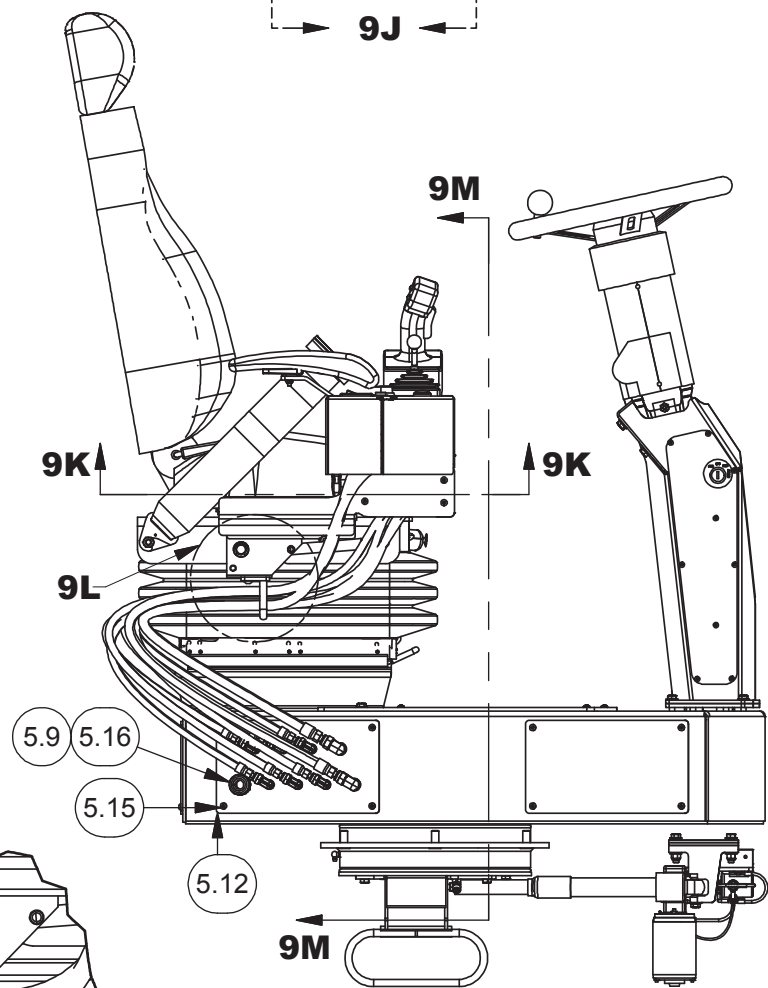

SECTION 9M-9M