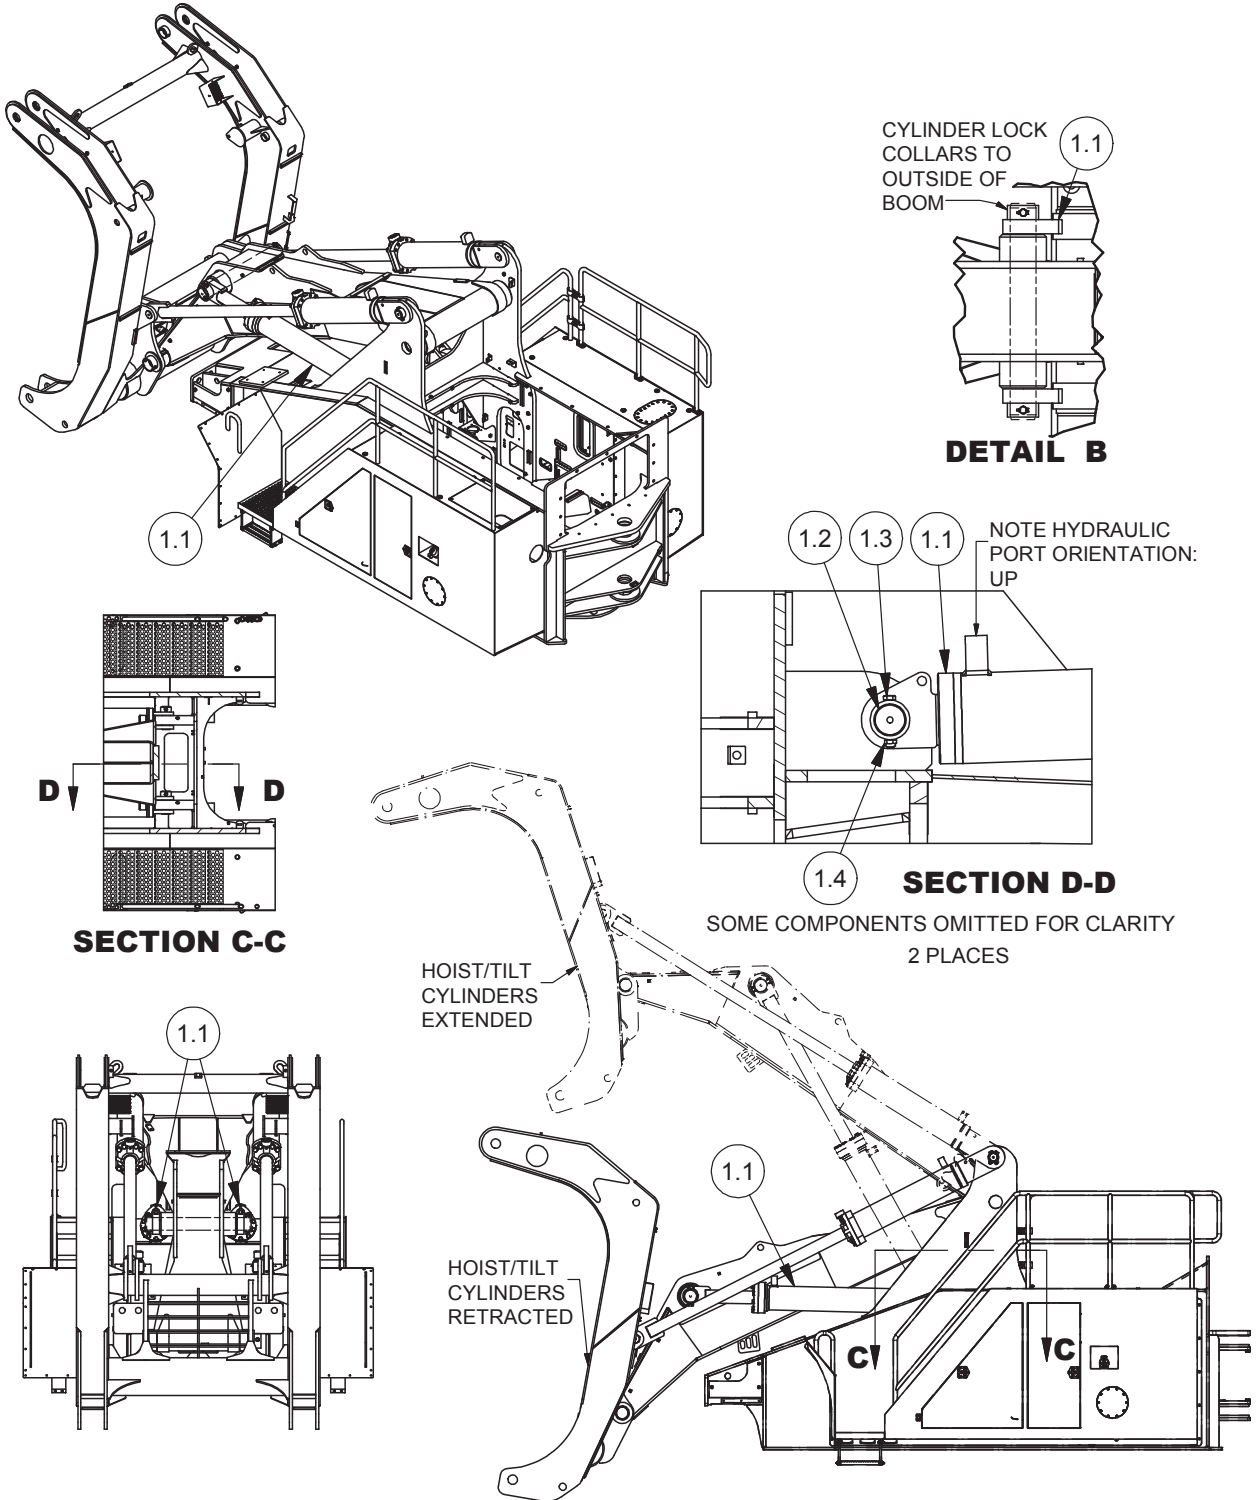

Hoist Cylinder Installation

| Item | Part No.      | Qty | Description                           | Item | Part No.    | Qty | Description |
|------|---------------|-----|---------------------------------------|------|-------------|-----|-------------|
|      | <b>594251</b> |     | <b>Installation - Cylinder, Hoist</b> |      |             |     |             |
| 1.1  | * 594679      | 2   | . Cylinder Assembly, Hoist            | 1.3  | Y19C-M20140 | 2   | . Capscrew  |
| 1.2  | 591734        | 2   | . Pin                                 | 1.4  | 302405W     | 2   | . Locknut   |