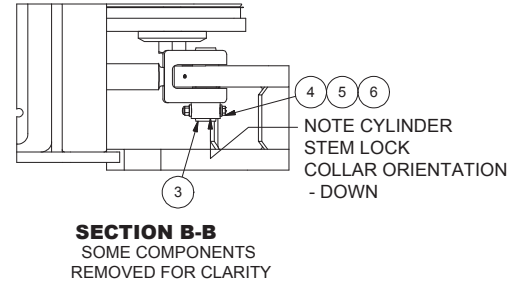

Steering Cylinder Installation

NOTES:  
1. CENTER ITEM 2 (SPHERICAL BEARING) IN BORE OF CHASSIS AND BOGIE INSTALLATION  
2. SEE LUBRICATION INSTALLATION FOR LUBE LINE PLUMBING

Item	Part No.	Qty	Description	Item	Part No.	Qty	Description
	<b>594250</b>		<b>Installation - Cylinder, Steering</b>	5	221771W	8	. Washer
1	* 594787	2	. Cylinder Assembly, Steering	6	R13811193	4	. Locknut
2	204502	4	. Bearing, Spherical				
3	577088	4	. Pin, Strg Cylinder				
4	R13811084	4	. Capscrew				