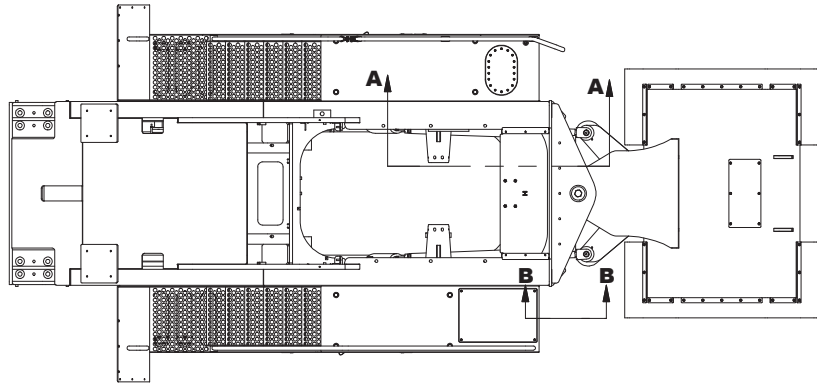

Steering Cylinder Installation

NOTES:  
1. CENTER ITEM 2 (SPHERICAL BEARING) IN BORE OF CHASSIS AND BOGIE INSTALLATION  
2. SEE LUBRICATION INSTALLATION FOR LUBE LINE PLUMBING

Item	Part No.	Qty	Description	Item	Part No.	Qty	Description
	<b>594250</b>		<b>Installation - Cylinder, Steering</b>	5	221771W	8	. Washer
1	* 594787	2	. Cylinder Assembly, Steering	6	R13811193	4	. Locknut
2	204502	4	. Bearing, Spherical				
3	577088	4	. Pin, Strg Cylinder				
4	R13811084	4	. Capscrew				