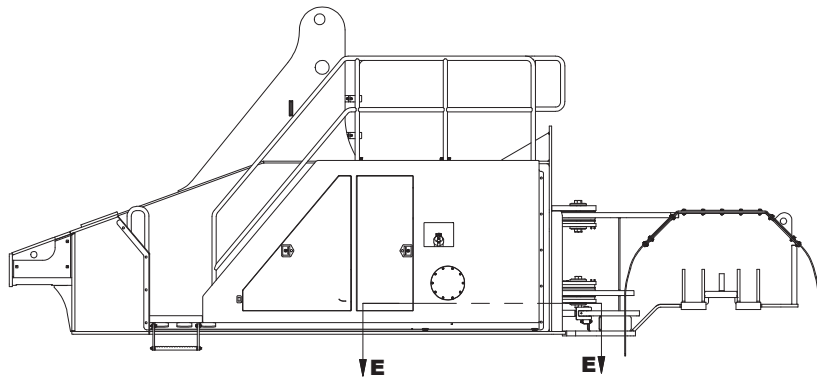

Steering Cylinder Installation

NOTES:  
1. CENTER ITEM 2 (SPHERICAL BEARING) IN BORE OF CHASSIS AND BOGIE INSTALLATION  
2. SEE LUBRICATION INSTALLATION FOR LUBE LINE PLUMBING

Item	Part No.	Qty	Description	Item	Part No.	Qty	Description
	<b>594250</b>		<b>Installation - Cylinder, Steering</b>	5	221771W	8	. Washer
1	* 594787	2	. Cylinder Assembly, Steering	6	R13811193	4	. Locknut
2	204502	4	. Bearing, Spherical				
3	577088	4	. Pin, Strg Cylinder				
4	R13811084	4	. Capscrew				