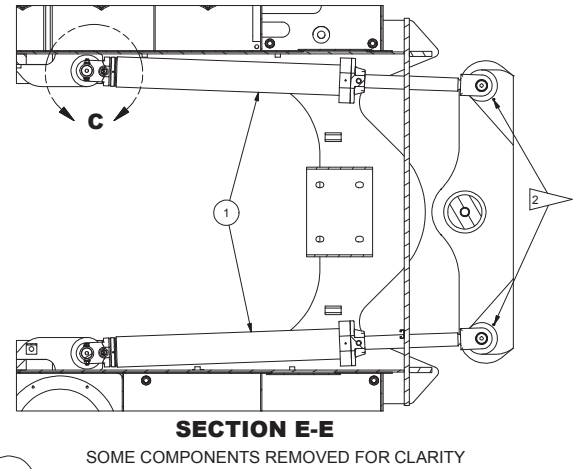

Steering Cylinder Installation

NOTES:  
1. CENTER ITEM 2 (SPHERICAL BEARING) IN BORE OF CHASSIS AND BOGIE INSTALLATION  
2. SEE LUBRICATION INSTALLATION FOR LUBE LINE PLUMBING

Item	Part No.	Qty	Description	Item	Part No.	Qty	Description
	<b>594250</b>		<b>Installation - Cylinder, Steering</b>	5	221771W	8	. Washer
1	* 594787	2	. Cylinder Assembly, Steering	6	R13811193	4	. Locknut
2	204502	4	. Bearing, Spherical				
3	577088	4	. Pin, Strg Cylinder				
4	R13811084	4	. Capscrew				