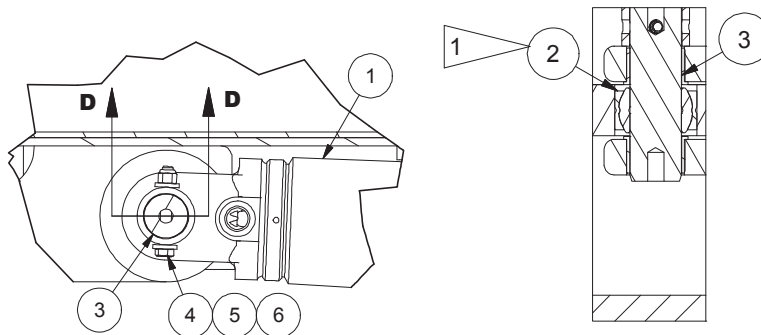

Steering Cylinder Installation

NOTES:  
1. CENTER ITEM 2 (SPHERICAL BEARING) IN BORE OF CHASSIS AND BOGIE INSTALLATION  
2. SEE LUBRICATION INSTALLATION FOR LUBE LINE PLUMBING

Item	Part No.	Qty	Description	Item	Part No.	Qty	Description
	<b>594250</b>		<b>Installation - Cylinder, Steering</b>	5	221771W	8	. Washer
1	* 594787	2	. Cylinder Assembly, Steering	6	R13811193	4	. Locknut
2	204502	4	. Bearing, Spherical				
3	577088	4	. Pin, Strg Cylinder				
4	R13811084	4	. Capscrew				