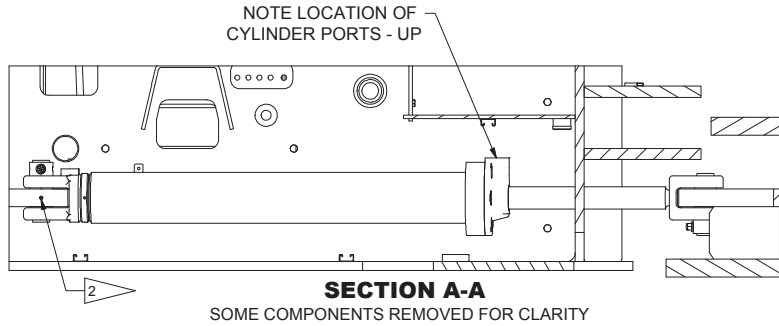

Steering Cylinder Installation

NOTES:  
1. CENTER ITEM 2 (SPHERICAL BEARING) IN BORE OF CHASSIS AND BOGIE INSTALLATION  
2. SEE LUBRICATION INSTALLATION FOR LUBE LINE PLUMBING

Item	Part No.	Qty	Description	Item	Part No.	Qty	Description
	<b>594250</b>		<b>Installation - Cylinder, Steering</b>	5	221771W	8	. Washer
1	* 594787	2	. Cylinder Assembly, Steering	6	R13811193	4	. Locknut
2	204502	4	. Bearing, Spherical				
3	577088	4	. Pin, Strg Cylinder				
4	R13811084	4	. Capscrew				