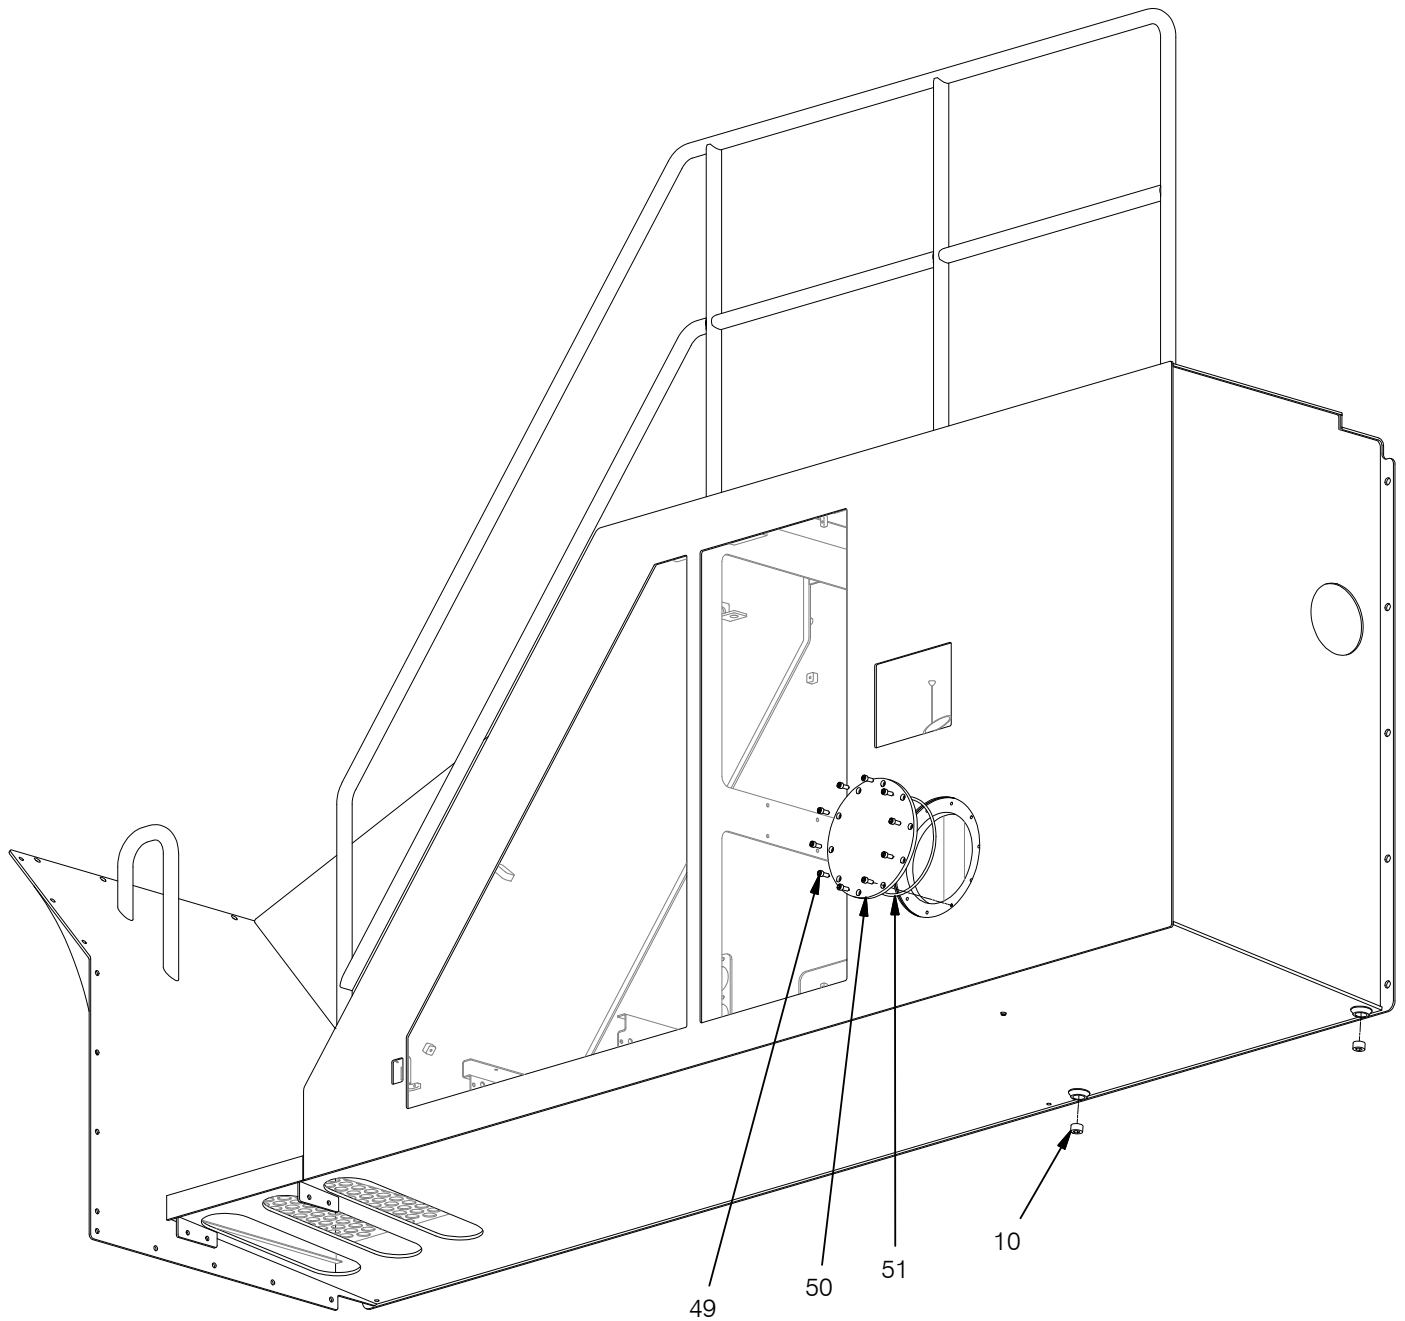

Service Bay, LH

Item	Part No.	Qty	Description	Item	Part No.	Qty	Description
	594195		Service Bay, LH				
10	R565295	2	. Plug, Magnetic	50	591670	1	. Cover Plate
49	230862	10	. Capscrew	51	203496	1	. O-Ring