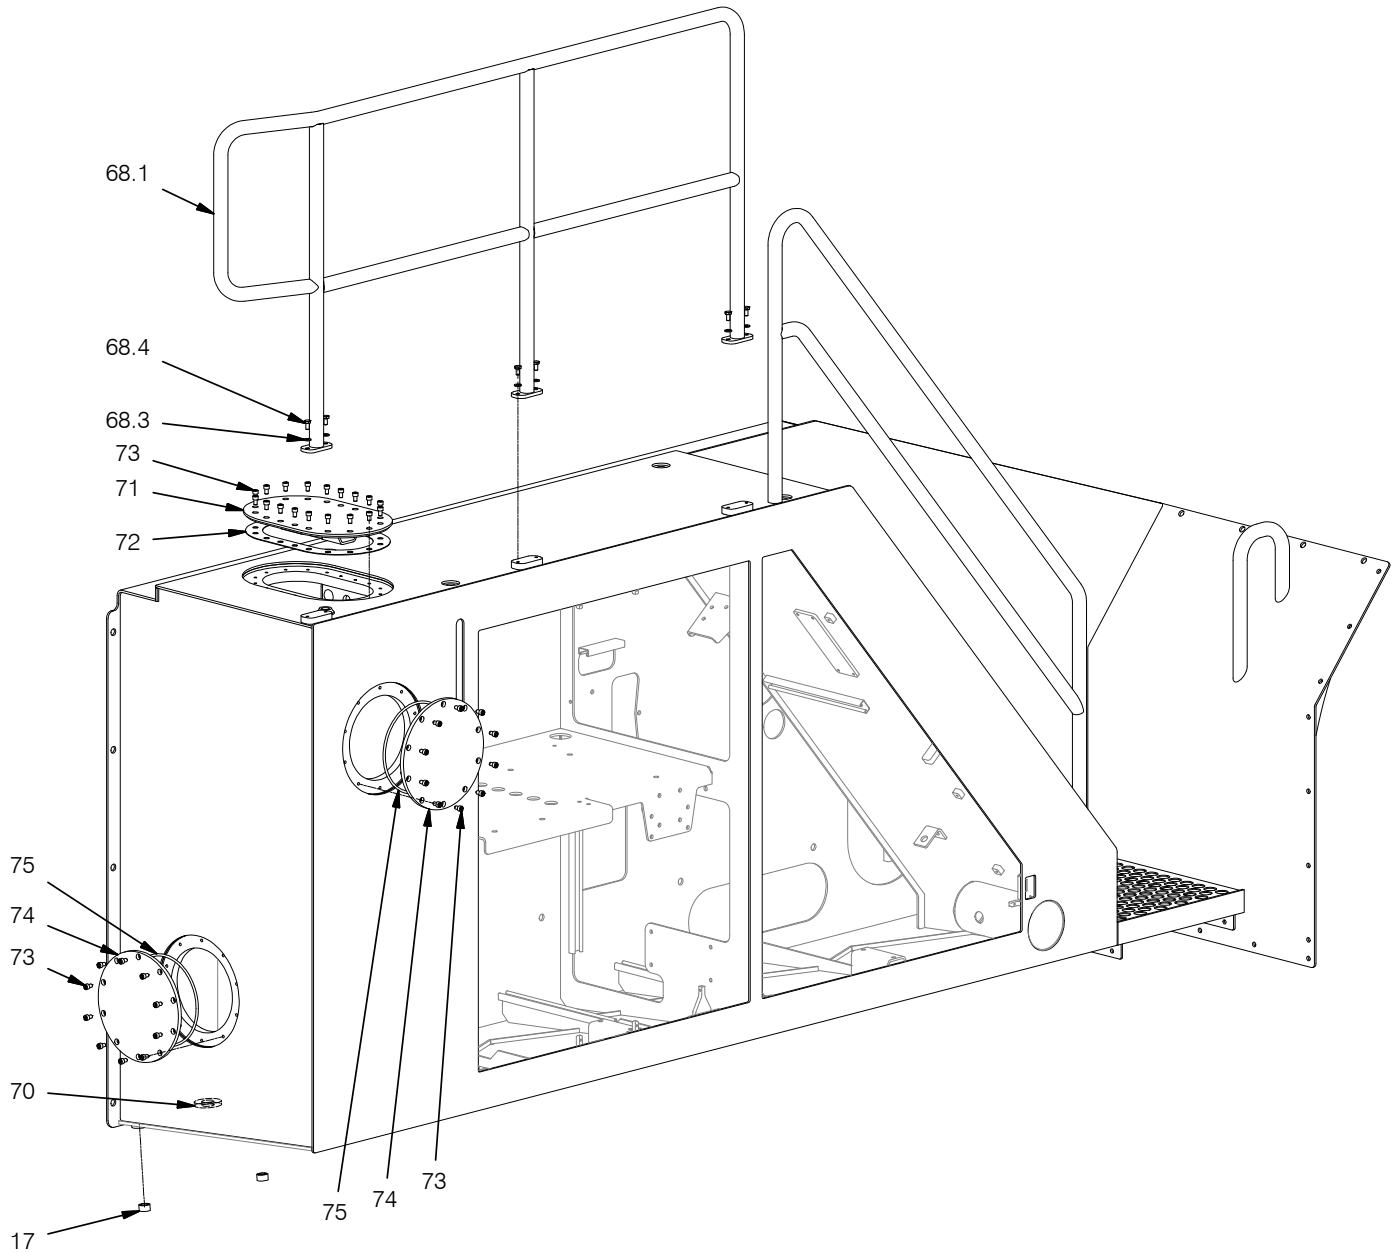

Service Bay, RH

Item	Part No.	Qty	Description	Item	Part No.	Qty	Description
<b>594194 Service Bay, RH</b>							
17	R565295	2	. Plug, Magnetic	71	592026	1	. Cover, Dirt Box
68	595041	1	. Assembly, RH Top Handrail	72	562468	1	. Gasket
68.1	595042	1	. Weldment, RH Top Handrail	73	Y23C-M1016	38	. Capscrew
68.3	296420W	6	. Washer	74	591670	2	. Cover Plate
68.4	236805	6	. Capscrew	75	203496	2	. O-Ring
70	R525293	1	. Magnet, Ceramic				