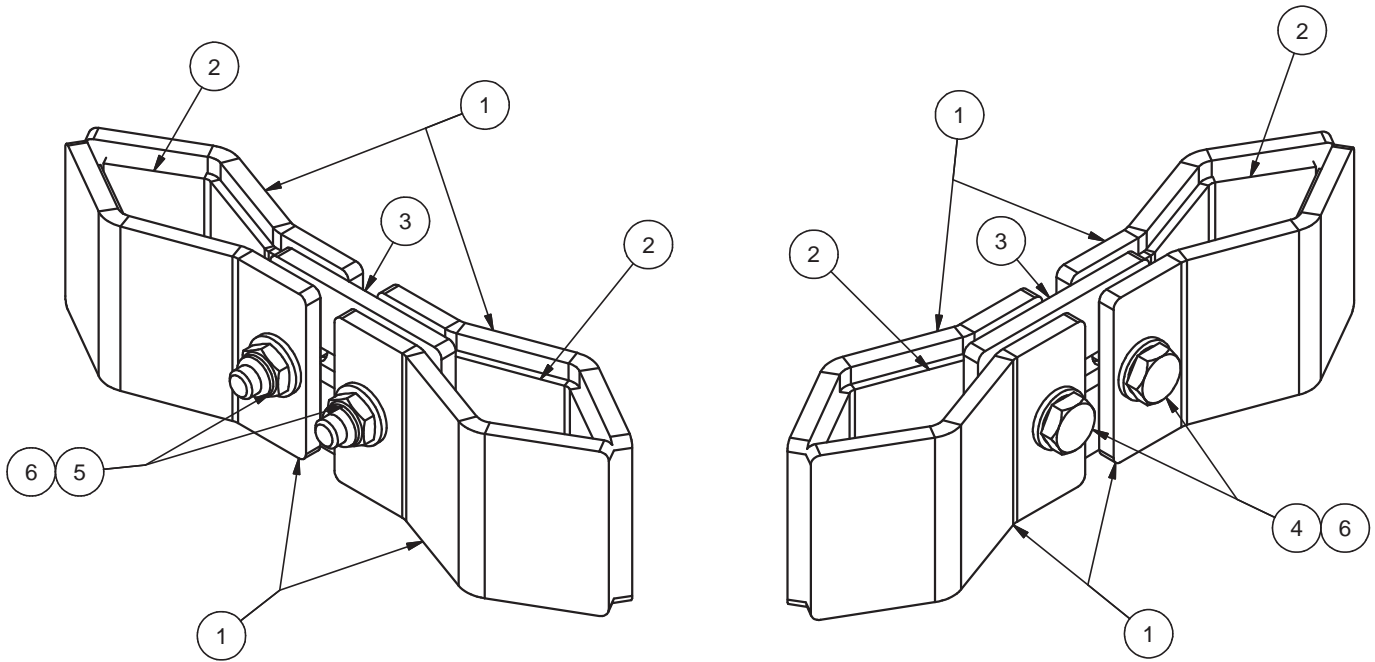

Hand Rail Clamp Assembly

Item	Part No.	Qty	Description	Item	Part No.	Qty	Description
	594179		Assembly, Handrail Clamp				
1	594181	4	. Plate, Handrail Clamp				
2	594182	4	. Pad, Neoprene				
3	594189	1	. Plate, Clamp Adj				
4	293632W	2	. Capscrew				
5	302401W	2	. Locknut				
6	296420W	4	. Hard Washer				

INTENTIONALLY LEFT BLANK