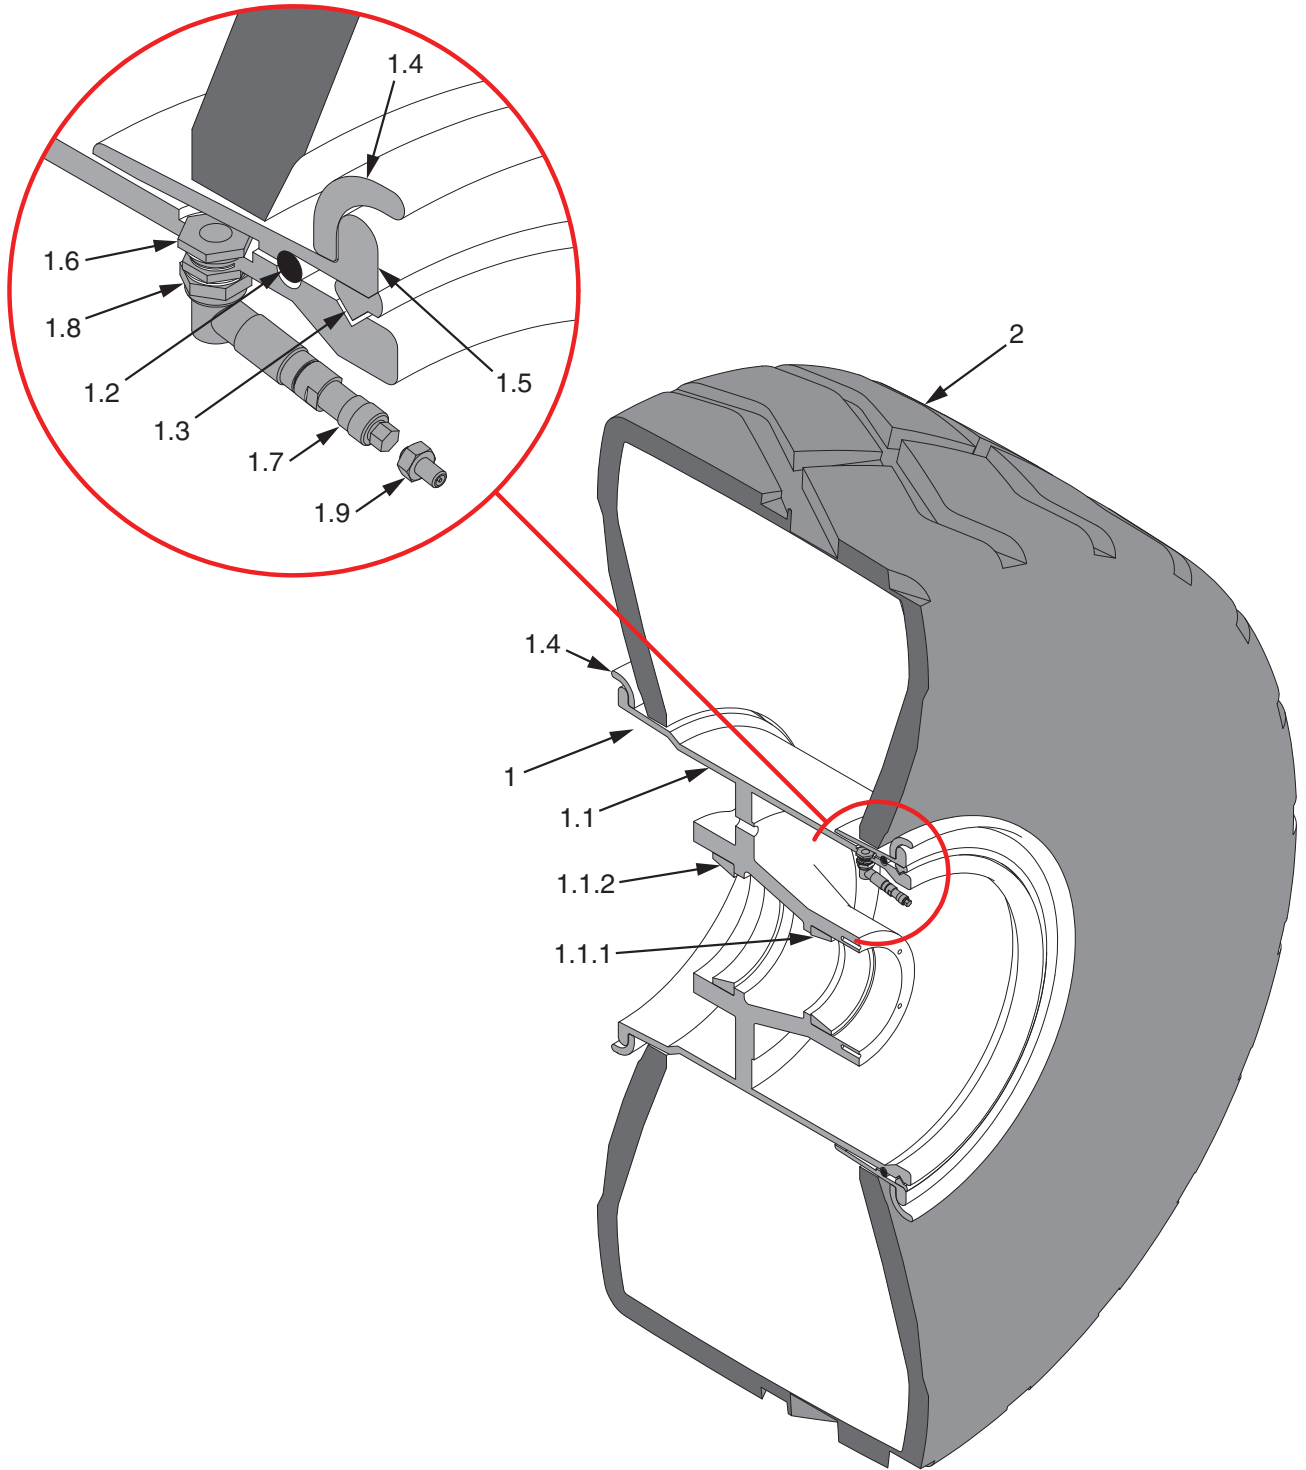

Rear Wheel Assembly

Item	Part No.	Qty	Description	Item	Part No.	Qty	Description
	594131		Rear Wheel Assembly				
1	594134	1	. Rim Assembly	1.5	591658	1	.. Bead Seat
1.1	594135	1	.. Rim Base	1.6	221834	1	.. Spud Assembly
1.1.1	204639	1	... Bearing Cup	1.7	221835	1	.. Housing, Core
1.1.2	204602	1	... Bearing Cup	1.8	222244	1	.. Stem, Valve
1.2	225495	1	.. O-Ring	1.9	206745	1	.. Adapter
1.3	225494	1	.. Ring, Lock	2	594133	1	. Tire
1.4	202941	2	.. Flange				