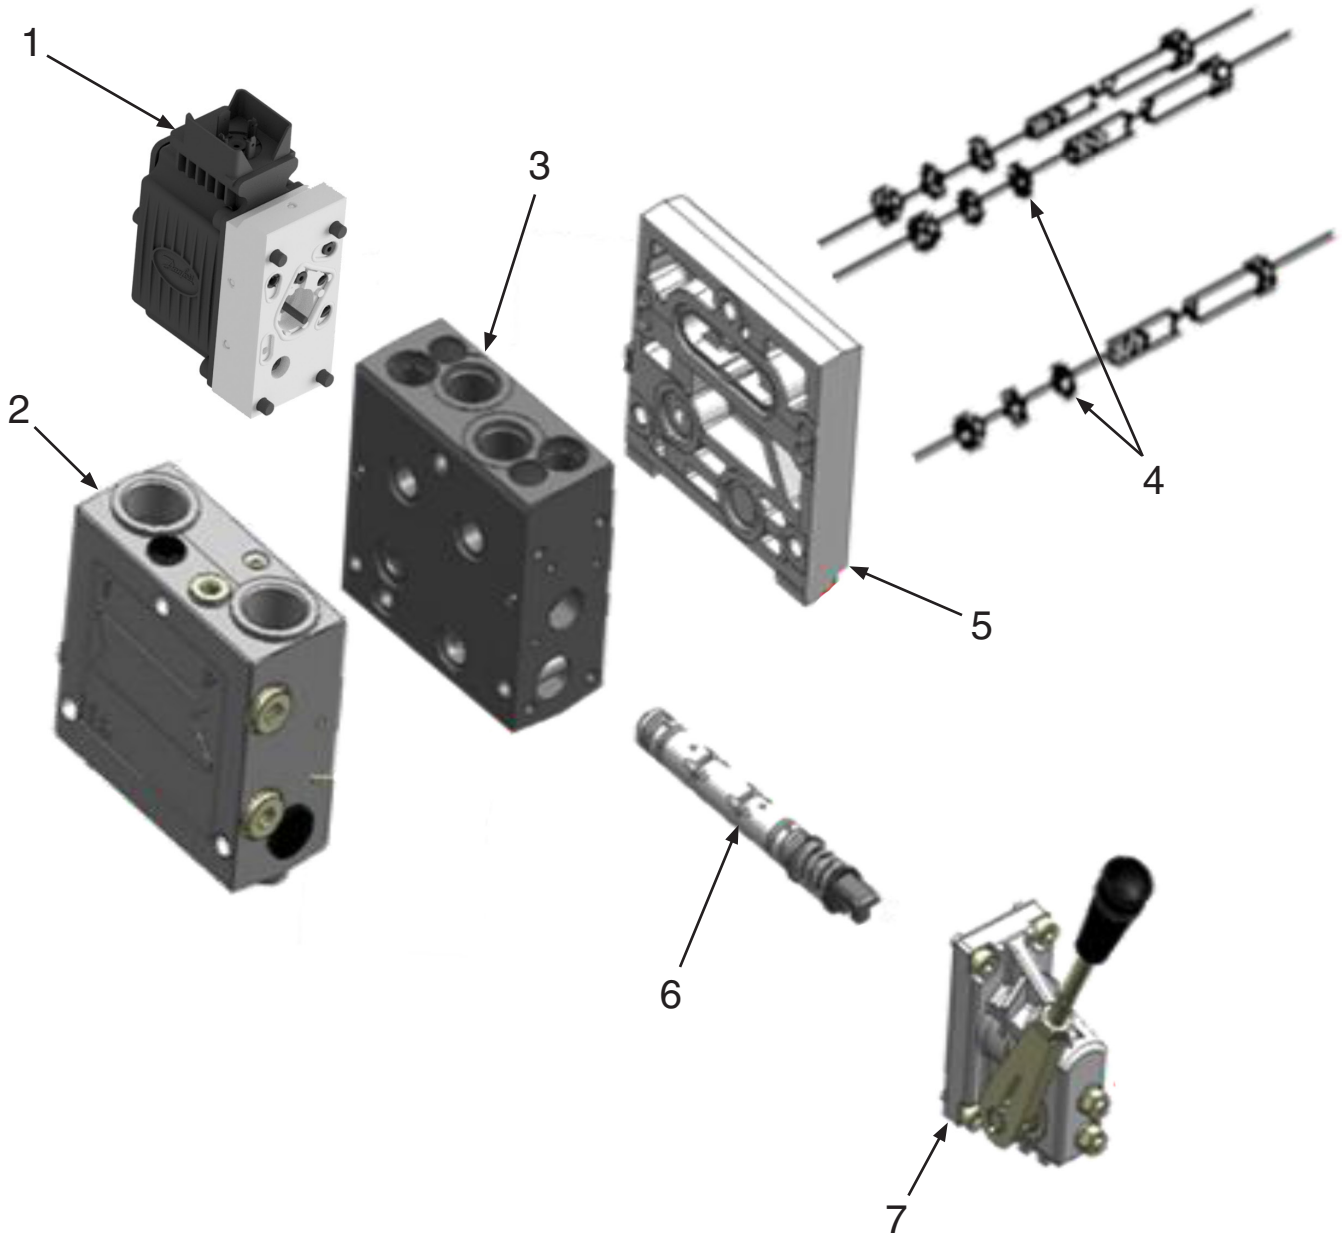

Valve, Control

Item	Part No.	Qty	Description	Item	Part No.	Qty	Description
	<b>594127</b>		<b>Valve, Control</b>				
1	240652	1	. Actuator, Electronic	5	244954	1	. Cover Plate
2	233192	1	. Inlet	6	594128	1	. Spool
3	243420	1	. Work Section	7	243085	1	. Handle Assembly
4	244955	1	. Kit, Bolt & Seal				