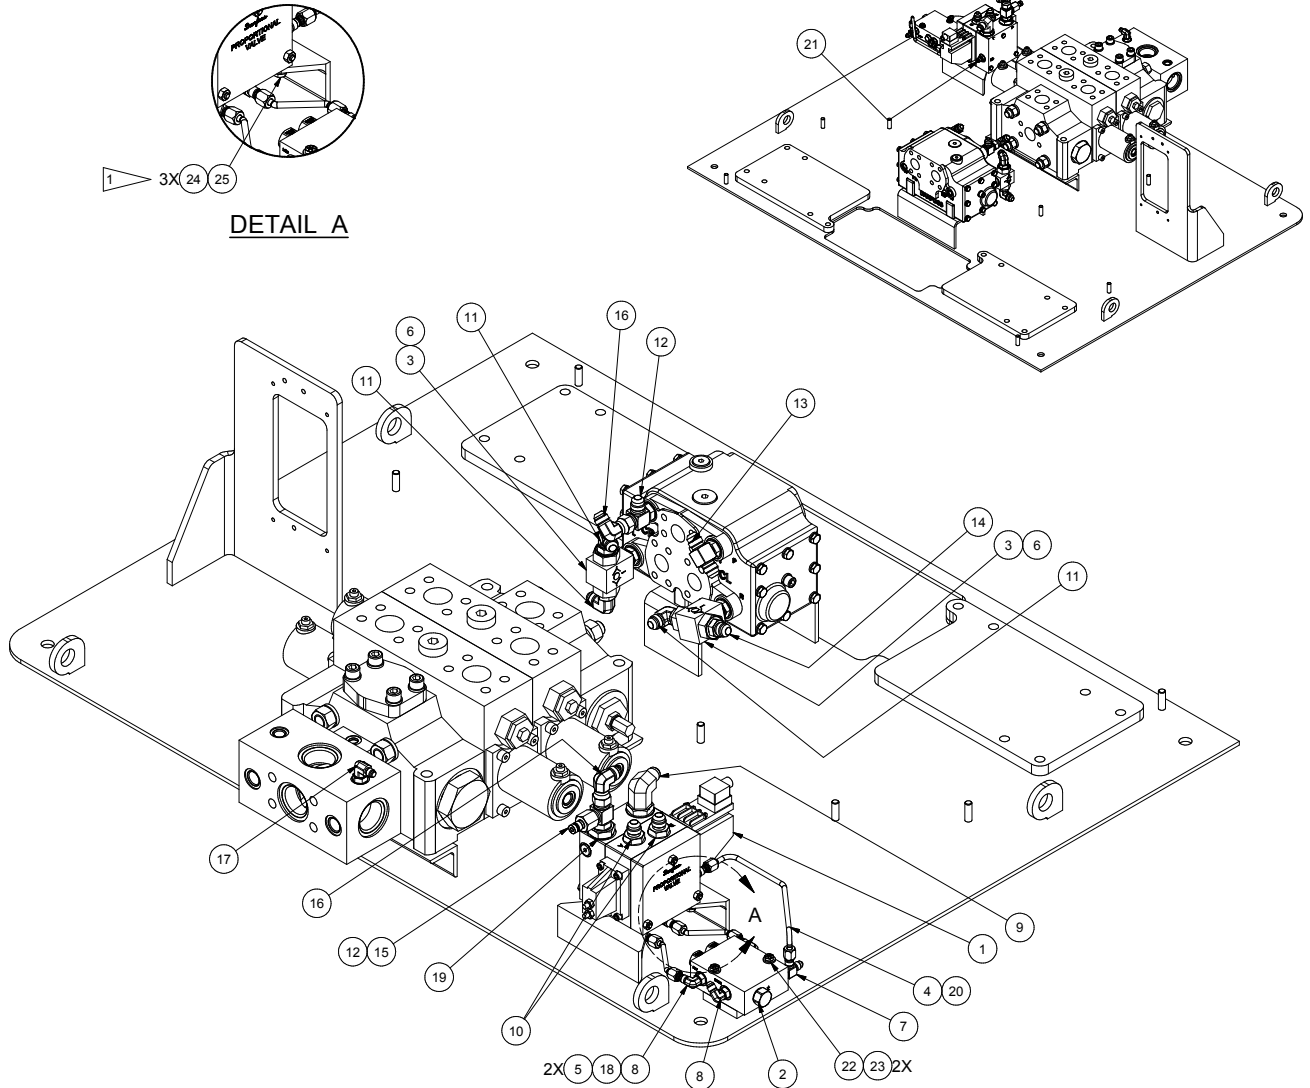

Steering Installation, Joystick

NOTES:

1. DO NOT ADD 4TH BOLT INTO CONTROL VALVE ITEM 1, THIS WILL BIND INTERNAL COMPONENTS. PLACE THE THREE FASTENER IN ANY OF THE FOUR MOUNTING HOLES.

Item	Part No.	Qty	Description	Item	Part No.	Qty	Description
594125 Joystick Steering Installation							
1	* 593879	1	. Valve, Control	16	210769	2	. Fitting
	240402	1	. . Seal Kit	17	223784	1	. Fitting
2	* 581812	1	. Manifold Assembly	18	R15202	2	. Fitting
3	245031	2	. Valve, Shuttle	19	29183	1	. Fitting
4	581816	1	. Tube Assembly	20	244890	1	. Fitting
5	581817	2	. Tube Assembly	21	13525	1	. Fitting
6	227468	2	. Fitting	22	221763W	2	. Washer
7	212717	1	. Fitting	23	R13810996	2	. Capscrew
8	209486	3	. Fitting	24	R13802914	3	. Hard Washer
9	19920	1	. Fitting	25	R13801791	3	. Capscrew
10	209806	2	. Fitting				
11	209488	3	. Fitting				
12	212705	2	. Fitting				
13	211551	1	. Fitting				
14	209805	1	. Fitting				
15	253326	1	. Coupler, Male				