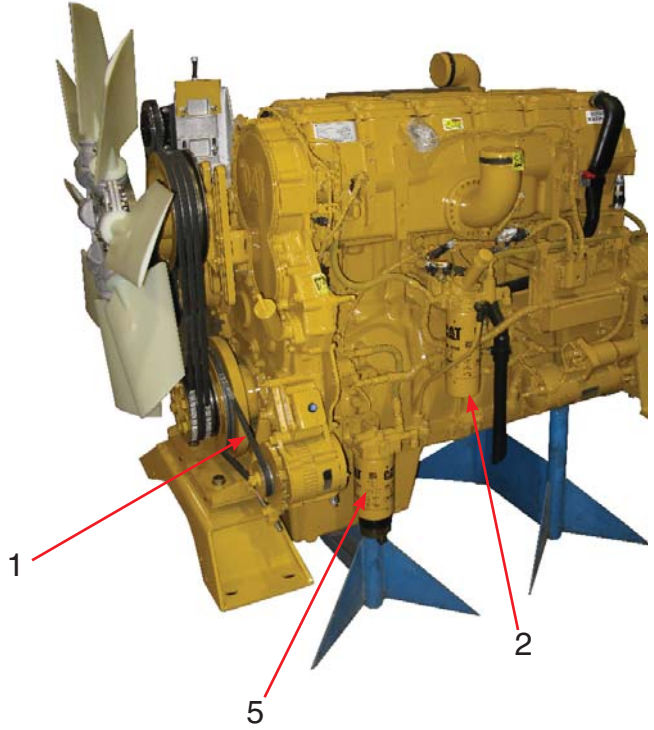

Engine, 440 HP C15

Item	Part No.	Qty	Description	Item	Part No.	Qty	Description
	594119		Engine, 440HP C15				
1	588189	1	. Alternator Belt	4	587566	1	. Filter, Coolant
2	587568	1	. Filter, Fuel	5	588188	1	. Separator, Fuel/Water
3	587565	1	. Filter, Oil				