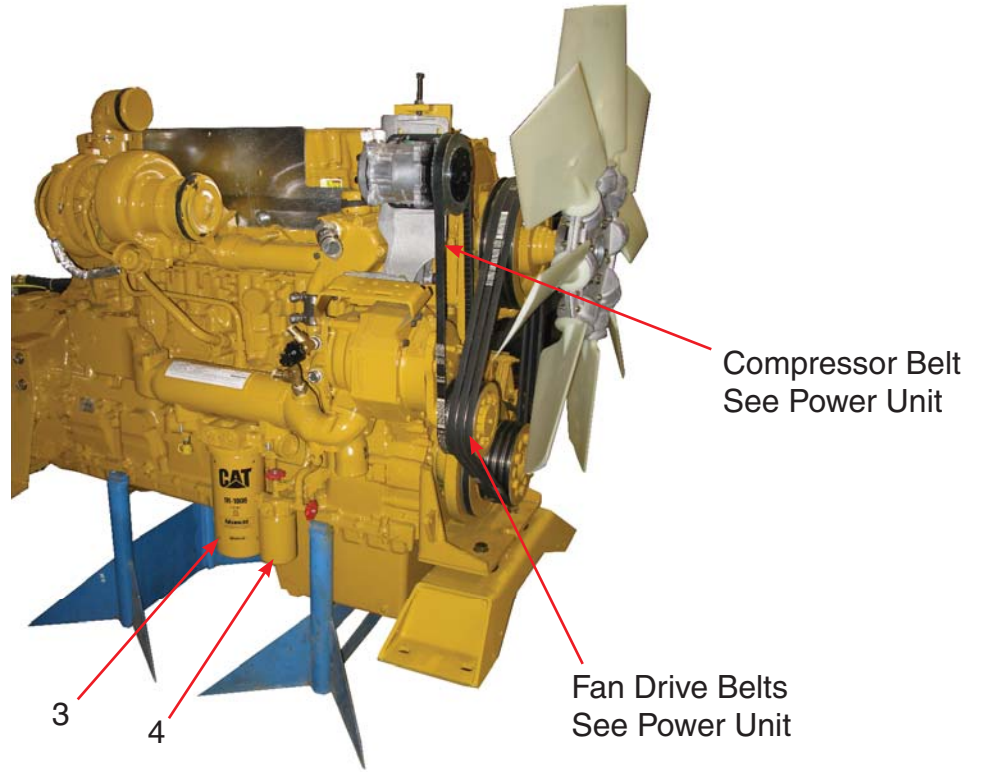

Engine, 440 HP C15

Item	Part No.	Qty	Description	Item	Part No.	Qty	Description
	594119		Engine, 440HP C15				
1	588189	1	. Alternator Belt	4	587566	1	. Filter, Coolant
2	587568	1	. Filter, Fuel	5	588188	1	. Separator, Fuel/Water
3	587565	1	. Filter, Oil				