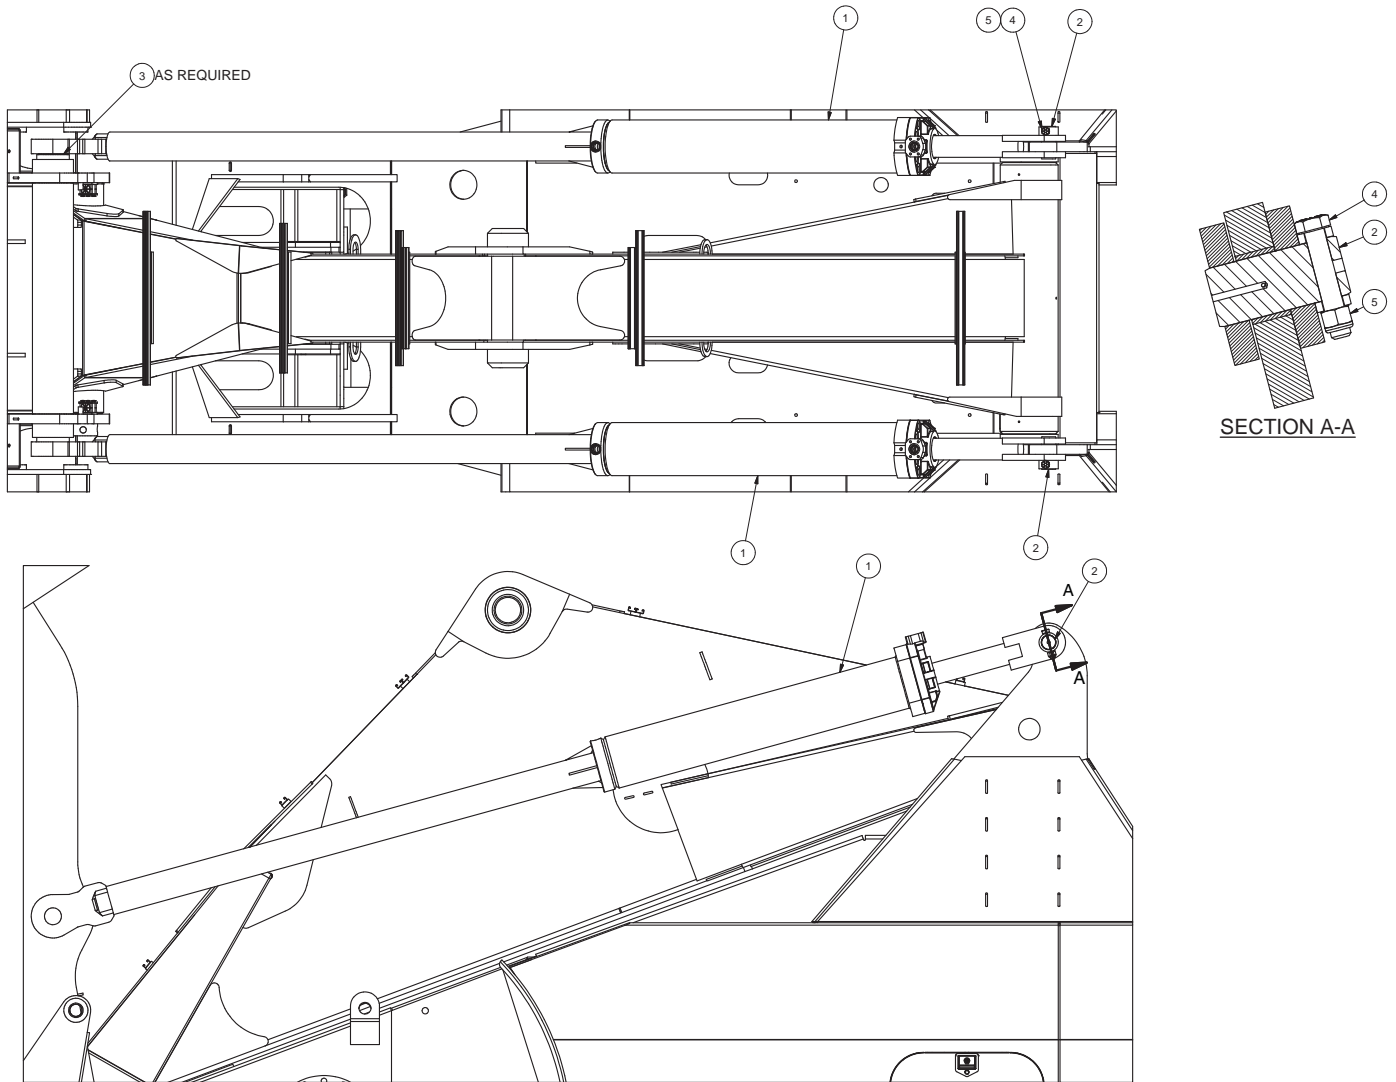

Cylinder Installation; Tilt

Item	Part No.	Qty	Description	Item	Part No.	Qty	Description
	594111		Cylinder Installation, Tilt				
1	* 593842	2	. Cylinder Assembly				
2	522958	2	. Pin				
3	527756	1	. Tube, Spacer				
4	R13801901	2	. Capscrew				
5	234989	2	. Locknut				