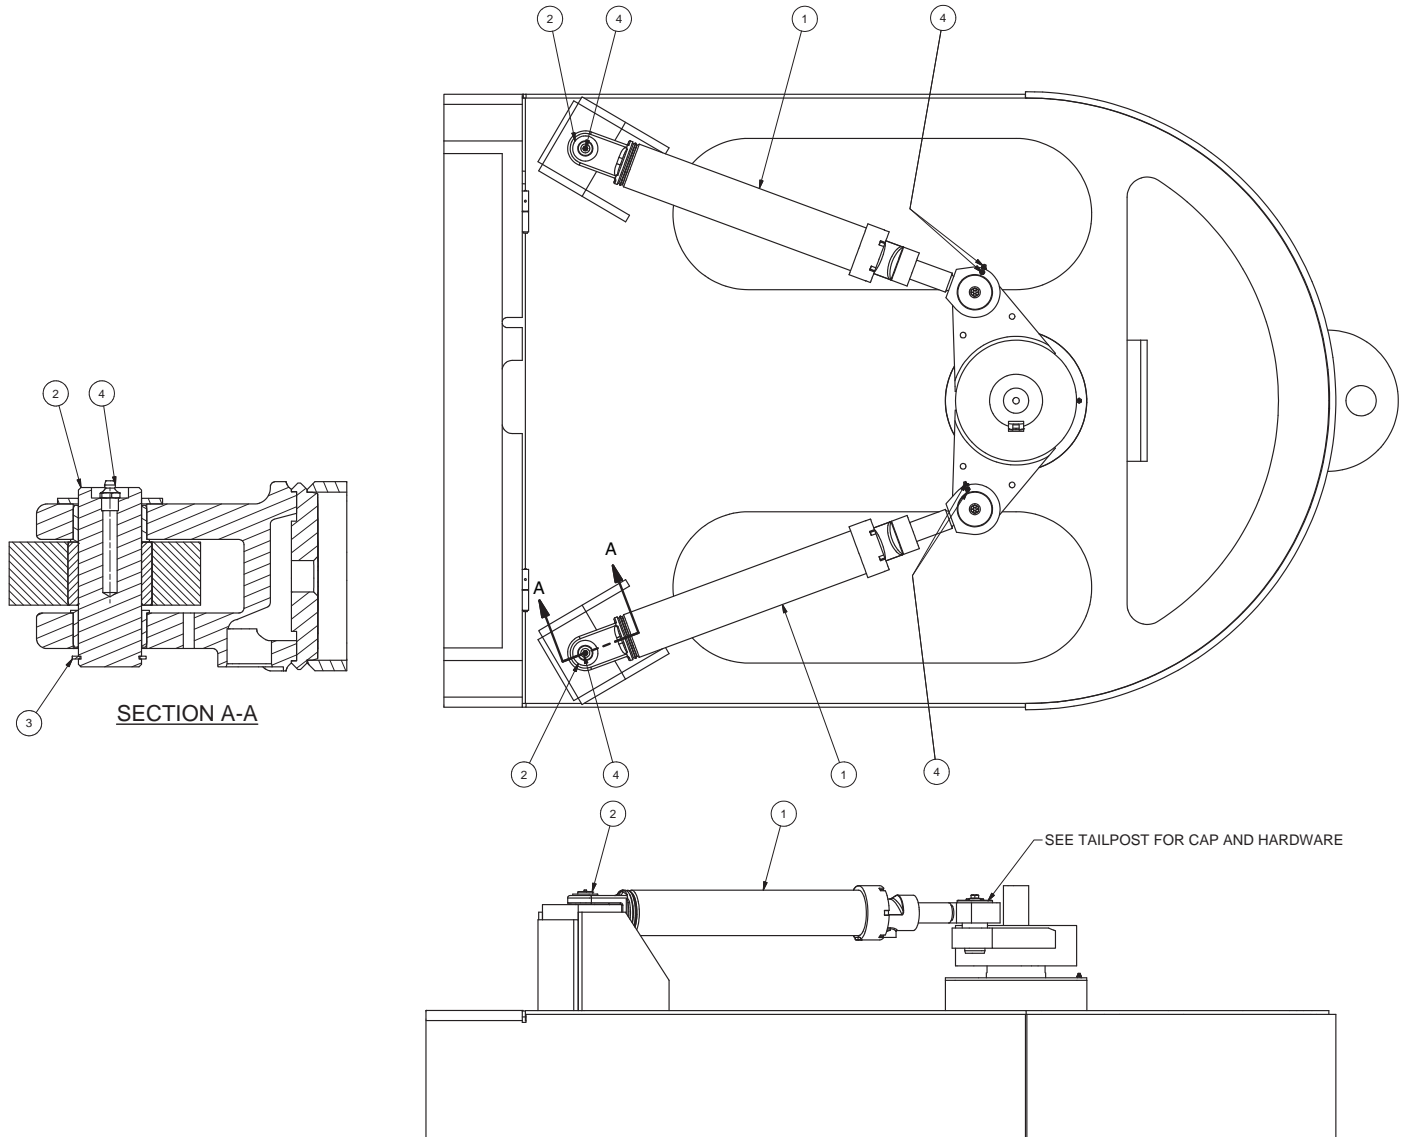

Cylinder Installation; Steering

Item	Part No.	Qty	Description	Item	Part No.	Qty	Description
	<b>594110</b>		<b>Cylinder Installation, Steering</b>				
1	* 593796	2	. Cylinder Assembly				
2	500290	2	. Pin Assembly				
3	204774	2	. Ring, Snap				
4	00191758	6	. Fitting				