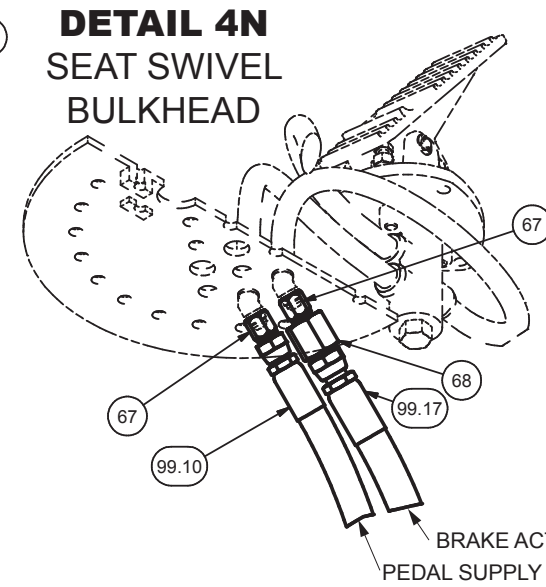

* See Separate Coverage

LH SIDE

TP ACCUMULATOR #3

**DETAIL 3F
ITEM 3 REMOVED
FOR CLARITY**

MISC. DETAIL VIEWS

DETAIL 4K
BRAKE MANIFOLD

DETAIL 4M
BRAKE COOLING SUCTION

DETAIL 4N
SEAT SWIVEL
BULKHEAD

DETAIL 4T
BRAKE PEDAL

SECTION 4S
PEDAL TANK
REAR #6 TANK PORT

SECTION 4P-4P
RH SIDE

SECTION 4Q-4Q
LH SIDE

DETAIL 4R
BRAKE COOLING PUMP