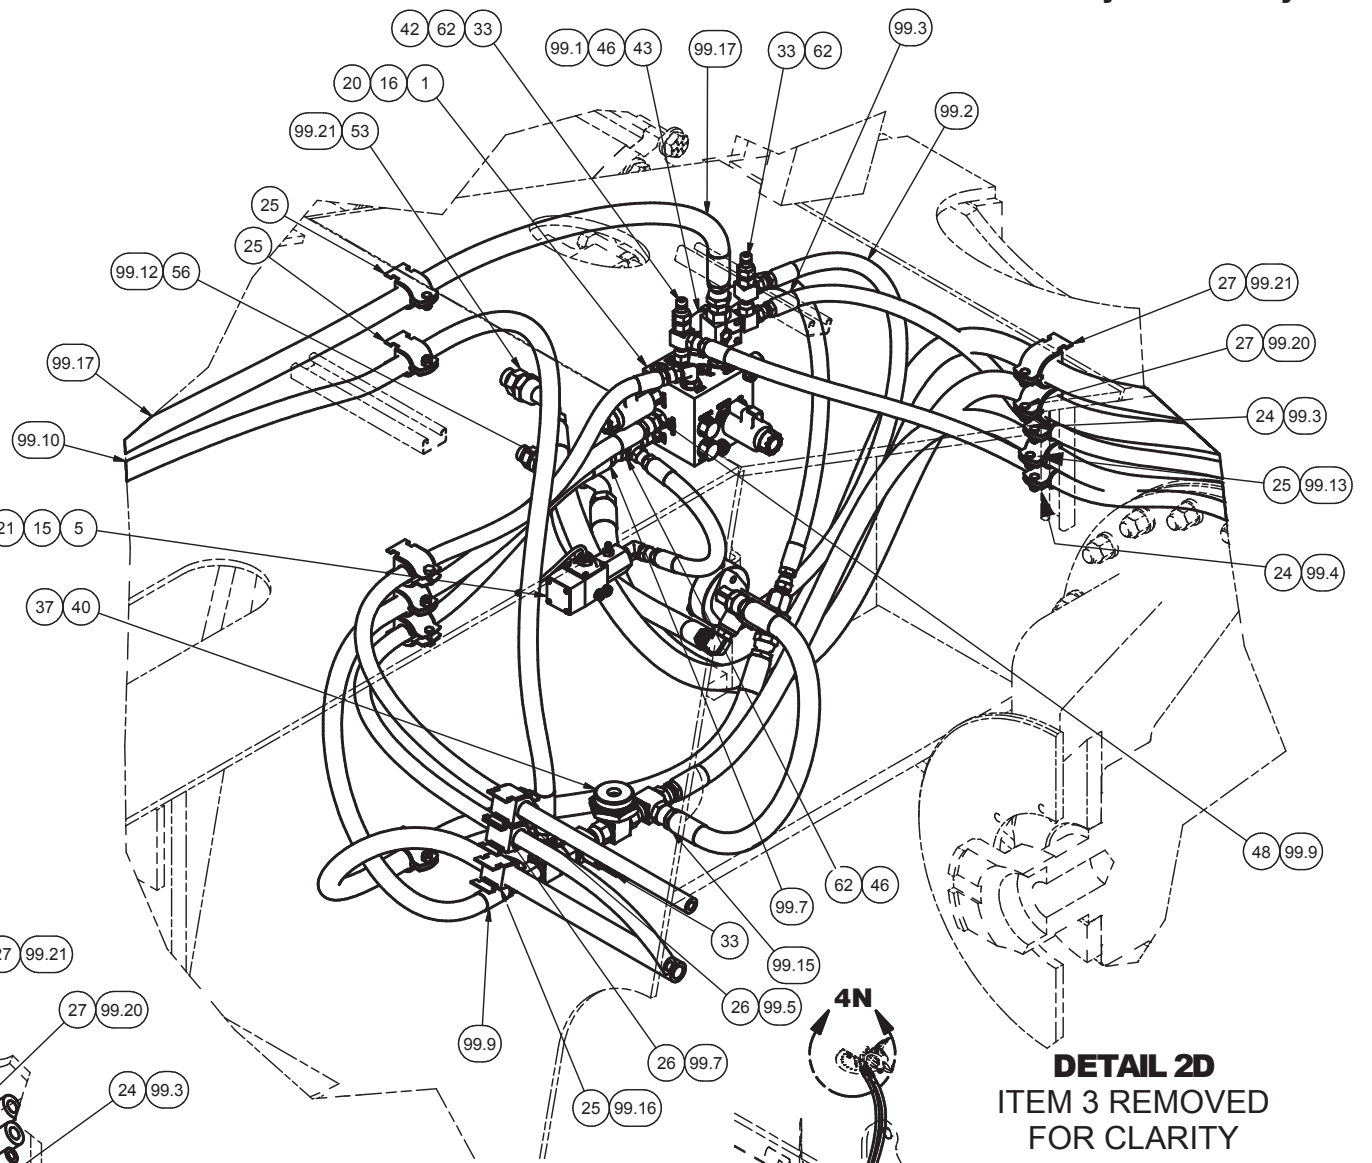

* See Separate Coverage

LH SIDE

TP ACCUMULATOR #3

**DETAIL 3F
ITEM 3 REMOVED
FOR CLARITY**

MISC. DETAIL VIEWS

DETAIL 4K
BRAKE MANIFOLD

DETAIL 4M
BRAKE COOLING SUCTION

DETAIL 4N
SEAT SWIVEL
BULKHEAD

DETAIL 4T
BRAKE PEDAL

SECTION 4S
PEDAL TANK
REAR #6 TANK PORT

SECTION 4P-4P
RH SIDE

SECTION 4Q-4Q
LH SIDE

DETAIL 4R
BRAKE COOLING PUMP