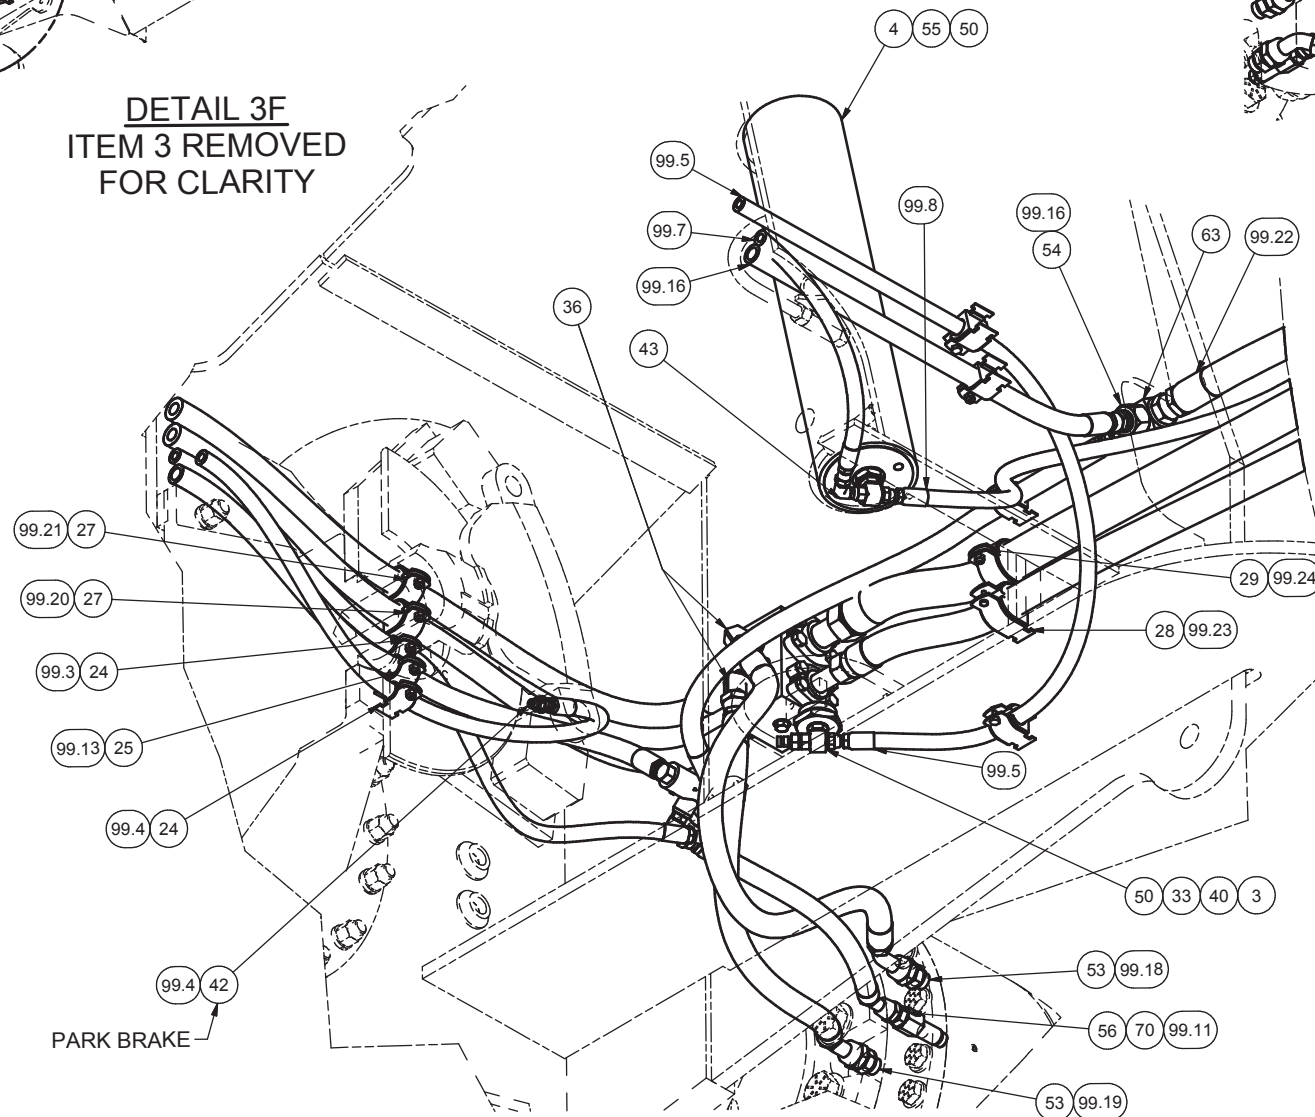

* See Separate Coverage

LH SIDE

TP ACCUMULATOR #3

**DETAIL 3F
ITEM 3 REMOVED
FOR CLARITY**

MISC. DETAIL VIEWS

DETAIL 4K
BRAKE MANIFOLD

DETAIL 4M
BRAKE COOLING SUCTION

DETAIL 4N
SEAT SWIVEL
BULKHEAD

DETAIL 4T
BRAKE PEDAL

SECTION 4S
PEDAL TANK
REAR #6 TANK PORT

SECTION 4P-4P
RH SIDE

SECTION 4Q-4Q
LH SIDE

DETAIL 4R
BRAKE COOLING PUMP