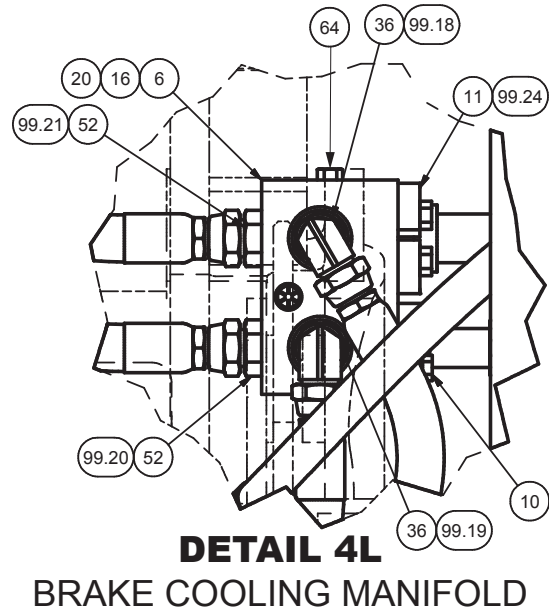

* See Separate Coverage

LH SIDE

TP ACCUMULATOR #3

**DETAIL 3F
ITEM 3 REMOVED
FOR CLARITY**

MISC. DETAIL VIEWS

DETAIL 4K
BRAKE MANIFOLD

DETAIL 4M
BRAKE COOLING SUCTION

DETAIL 4N
SEAT SWIVEL
BULKHEAD

DETAIL 4T
BRAKE PEDAL

SECTION 4S
PEDAL TANK
REAR #6 TANK PORT

SECTION 4P-4P
RH SIDE

SECTION 4Q-4Q
LH SIDE

DETAIL 4R
BRAKE COOLING PUMP