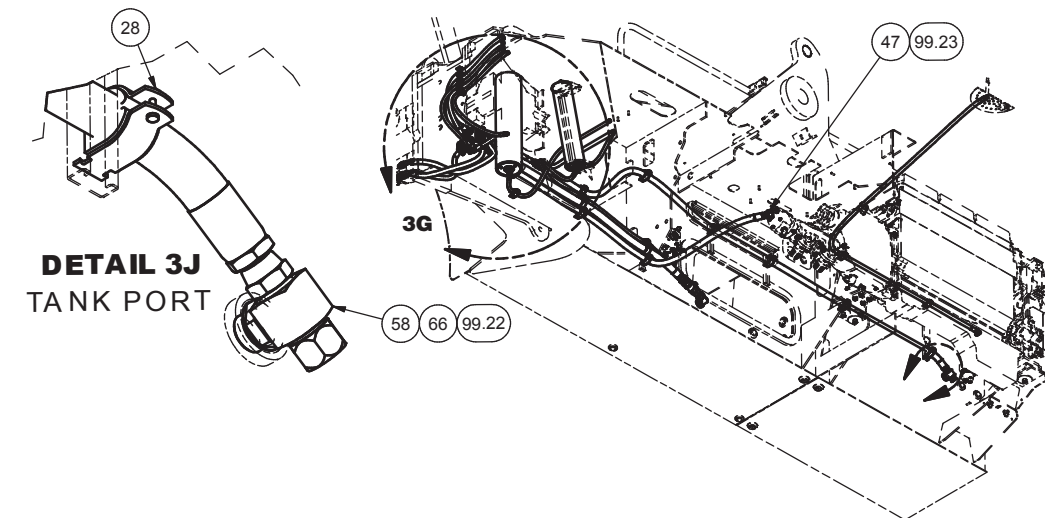

* See Separate Coverage

LH SIDE

TP ACCUMULATOR #3

**DETAIL 3F
ITEM 3 REMOVED
FOR CLARITY**

MISC. DETAIL VIEWS

DETAIL 4K
BRAKE MANIFOLD

DETAIL 4M
BRAKE COOLING SUCTION

DETAIL 4N
SEAT SWIVEL
BULKHEAD

DETAIL 4T
BRAKE PEDAL

SECTION 4S
PEDAL TANK
REAR #6 TANK PORT

SECTION 4P-4P
RH SIDE

SECTION 4Q-4Q
LH SIDE

DETAIL 4R
BRAKE COOLING PUMP