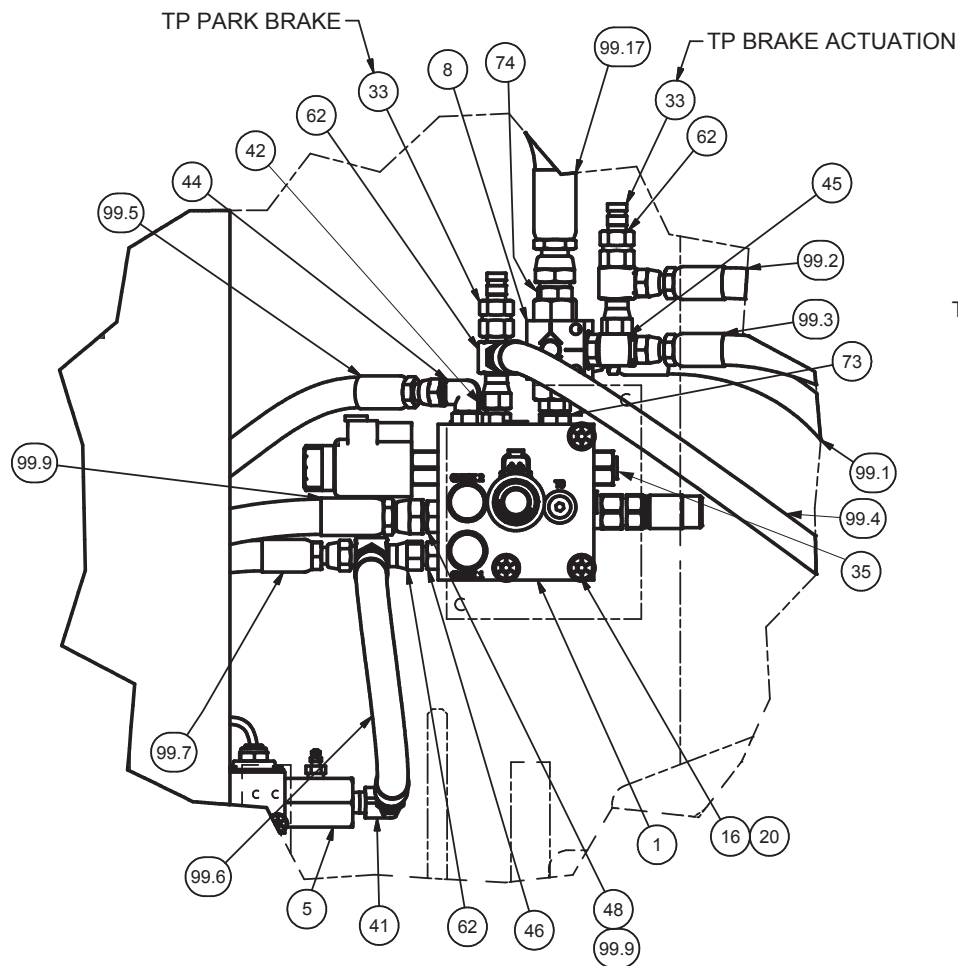

* See Separate Coverage

LH SIDE

TP ACCUMULATOR #3

**DETAIL 3F
ITEM 3 REMOVED
FOR CLARITY**

MISC. DETAIL VIEWS

DETAIL 4K
BRAKE MANIFOLD

DETAIL 4M
BRAKE COOLING SUCTION

DETAIL 4N
SEAT SWIVEL
BULKHEAD

DETAIL 4T
BRAKE PEDAL

SECTION 4S
PEDAL TANK
REAR #6 TANK PORT

SECTION 4P-4P
RH SIDE

SECTION 4Q-4Q
LH SIDE

DETAIL 4R
BRAKE COOLING PUMP