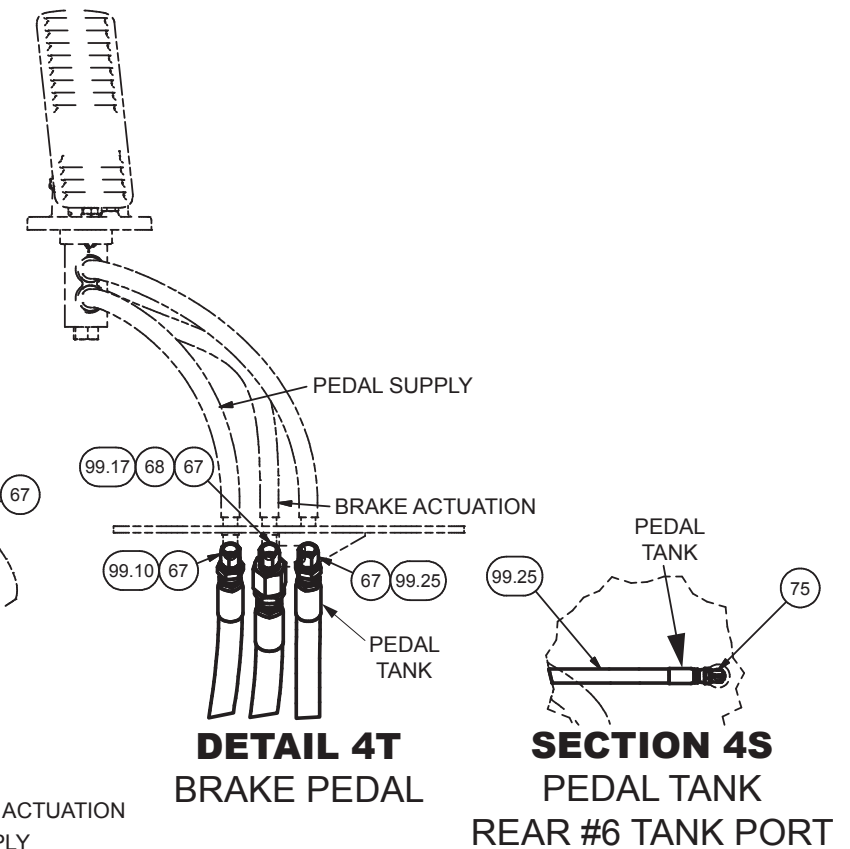

* See Separate Coverage

LH SIDE

TP ACCUMULATOR #3

**DETAIL 3F
ITEM 3 REMOVED
FOR CLARITY**

MISC. DETAIL VIEWS

DETAIL 4K
BRAKE MANIFOLD

DETAIL 4M
BRAKE COOLING SUCTION

DETAIL 4N
SEAT SWIVEL
BULKHEAD

DETAIL 4T
BRAKE PEDAL

SECTION 4S
PEDAL TANK
REAR #6 TANK PORT

SECTION 4P-4P
RH SIDE

SECTION 4Q-4Q
LH SIDE

DETAIL 4R
BRAKE COOLING PUMP