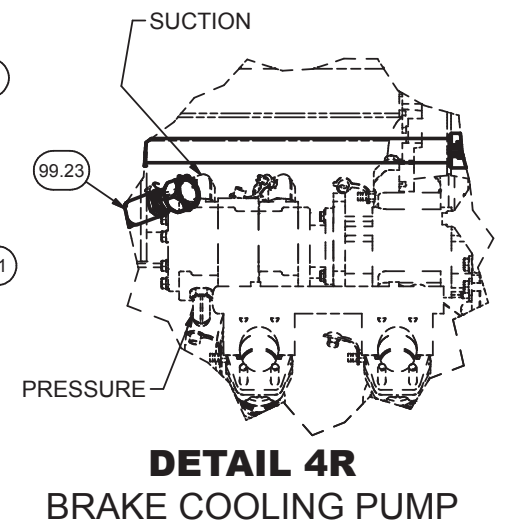

* See Separate Coverage

LH SIDE

TP ACCUMULATOR #3

**DETAIL 3F
ITEM 3 REMOVED
FOR CLARITY**

MISC. DETAIL VIEWS

DETAIL 4K
BRAKE MANIFOLD

DETAIL 4M
BRAKE COOLING SUCTION

DETAIL 4N
SEAT SWIVEL
BULKHEAD

DETAIL 4T
BRAKE PEDAL

SECTION 4S
PEDAL TANK
REAR #6 TANK PORT

SECTION 4P-4P
RH SIDE

SECTION 4Q-4Q
LH SIDE

DETAIL 4R
BRAKE COOLING PUMP