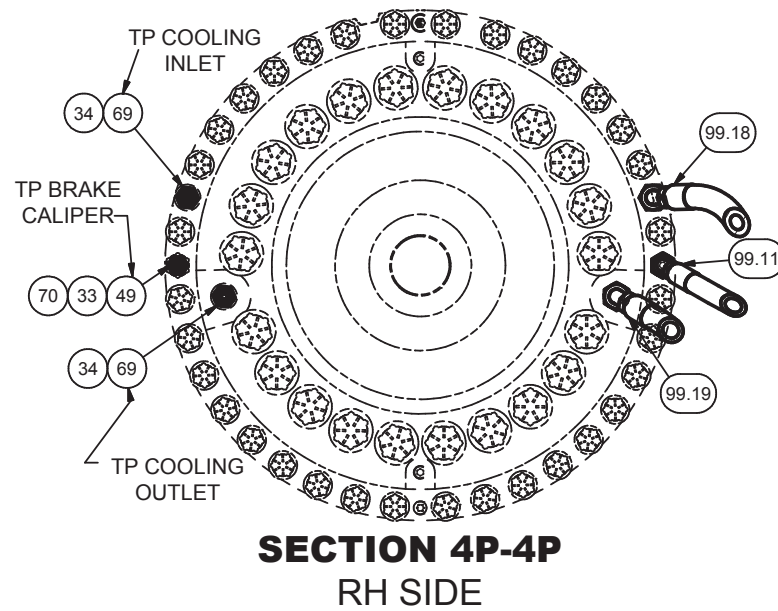

* See Separate Coverage

LH SIDE

TP ACCUMULATOR #3

**DETAIL 3F
ITEM 3 REMOVED
FOR CLARITY**

MISC. DETAIL VIEWS

DETAIL 4K
BRAKE MANIFOLD

DETAIL 4M
BRAKE COOLING SUCTION

DETAIL 4N
SEAT SWIVEL
BULKHEAD

DETAIL 4T
BRAKE PEDAL

SECTION 4S
PEDAL TANK
REAR #6 TANK PORT

SECTION 4P-4P
RH SIDE

SECTION 4Q-4Q
LH SIDE

DETAIL 4R
BRAKE COOLING PUMP