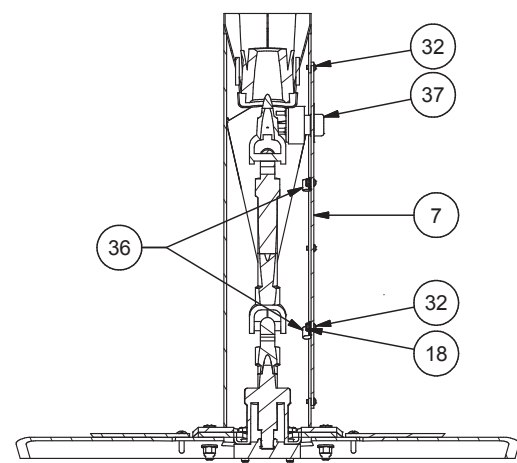

Platform Assembly - Seat

Platform Assembly - Seat

Item	Part No.	Qty	Description	Item	Part No.	Qty	Description
	594103		Platform Assembly - Seat				
1	* 594104	1	. Seat Assembly	21	234393	1	. Check Valve
2	586704	1	. Platform Weldment	22	15156W	7	. Washer
3	586724	3	. Plate,Cover	23	221767W	20	. Hard Washer
4	244506	1	. Steering Wheel	24	15154W	3	. Washer
5	* 586716	1	. Steering Column	25	Y17C-0624	8	. Capscrew
6	588902	1	. Steering Column	26	221499W	4	. Capscrew
7	587189	1	. Cover Plate	27	Y17C-0616	3	. Capscrew
8	* 586692	1	. Driveline Assembly	28	162572W	4	. Capscrew
9	195-0142	1	. Column, Steering	29	R13810989	3	. Capscrew
10	* 234081	1	. Steering Unit	31	Y25G-0408	12	. Capscrew
11	587192	1	. Cover Plate	32	249395	9	. Capscrew
12	577272	1	. Plate,Pedal Mount	33	R13811191	8	. Locknut
13	* 592201	1	. Valve, Brake	34	234651	1	. Button, Horn
14	586722	1	. Plate, Mounting	35	232182	1	. Knob, Spinner
15	* 252418	1	. Pedal Assembly, Elec Throttle	36	R13803026	2	. Clip
16	208264	3	. Grommet	37	207155	1	. Switch, Ignition W/Keys
17	258503	14	. Capscrew	38	546943	1	. Decal
18	R13809543	2	. Locknut	39	591148	1	. Plate, Base Adapt
19	209805	3	. Fitting				
20	209486	1	. Fitting				
							* See Separate Coverage