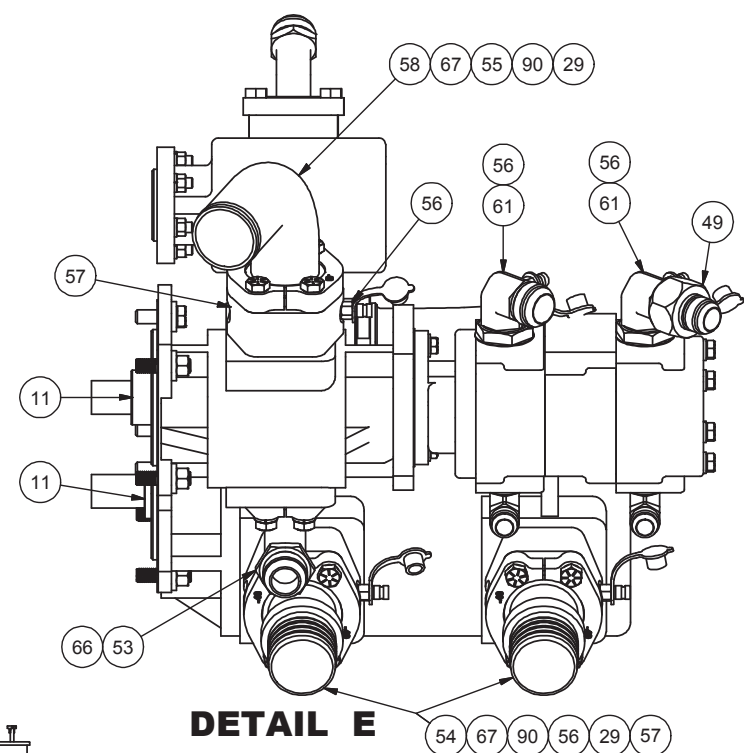

NOTE: ALTERNATOR IS ON
OPPOSITE SIDE THAN SHOWN