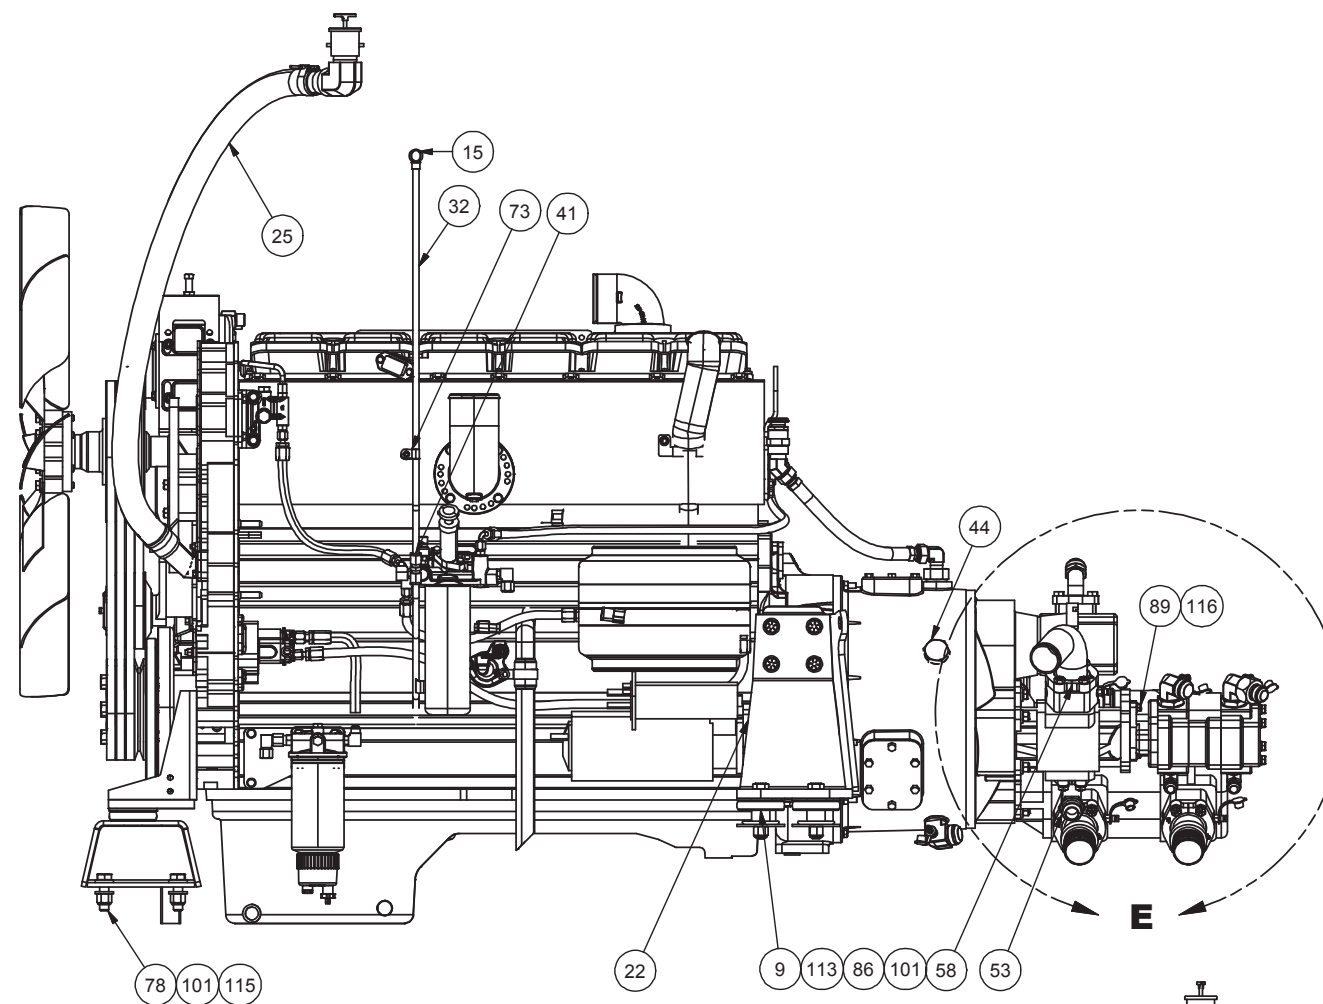

NOTE: ALTERNATOR IS ON
OPPOSITE SIDE THAN SHOWN