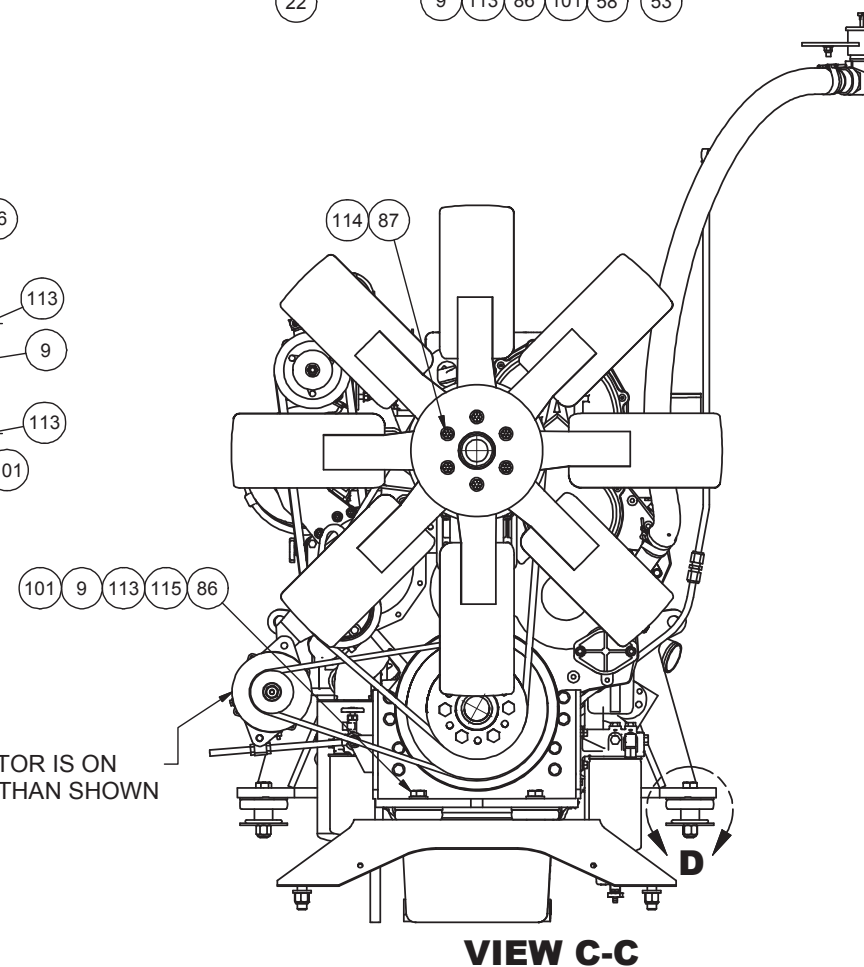

NOTE: ALTERNATOR IS ON
OPPOSITE SIDE THAN SHOWN