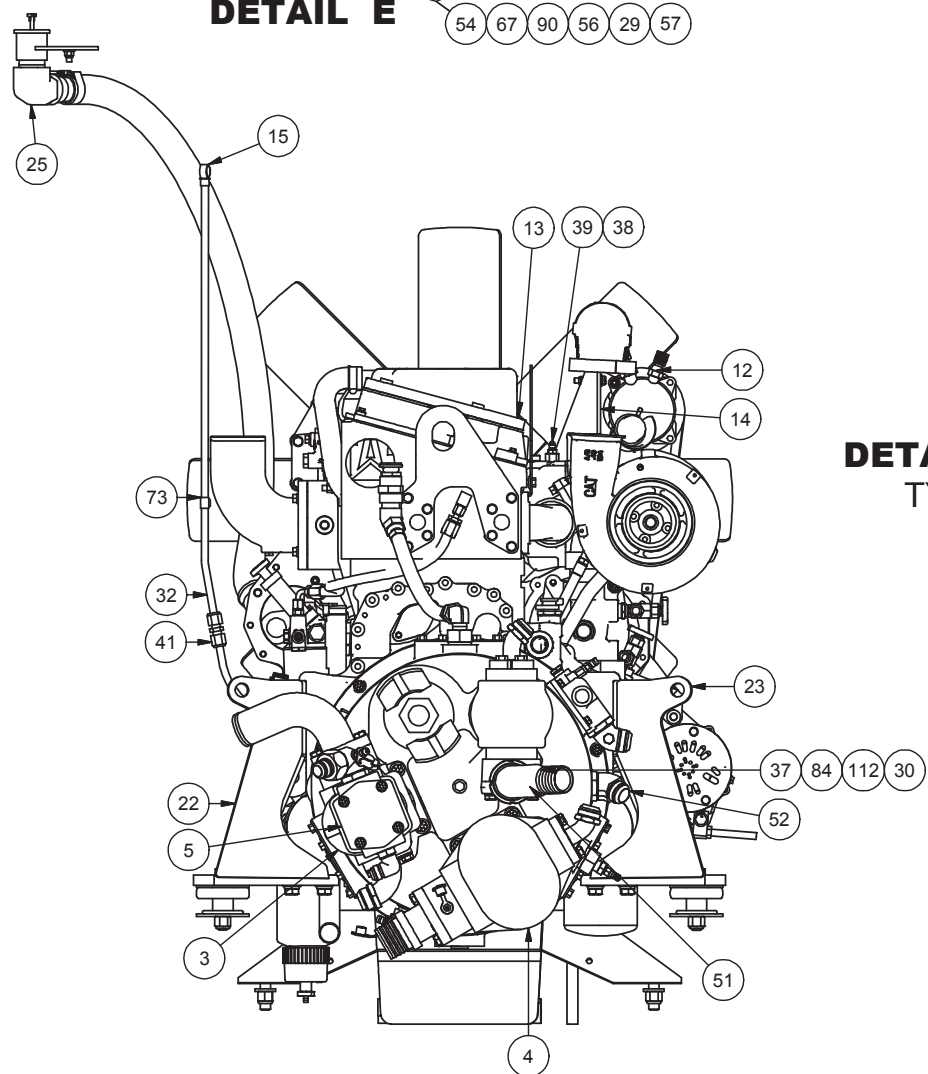

NOTE: ALTERNATOR IS ON
OPPOSITE SIDE THAN SHOWN