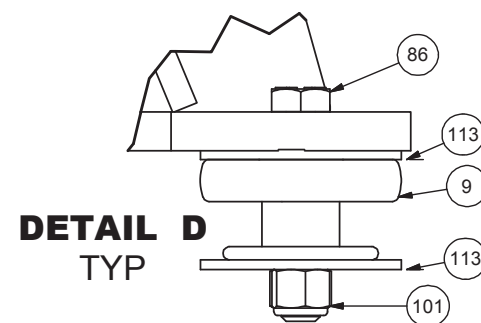

NOTE: ALTERNATOR IS ON
OPPOSITE SIDE THAN SHOWN