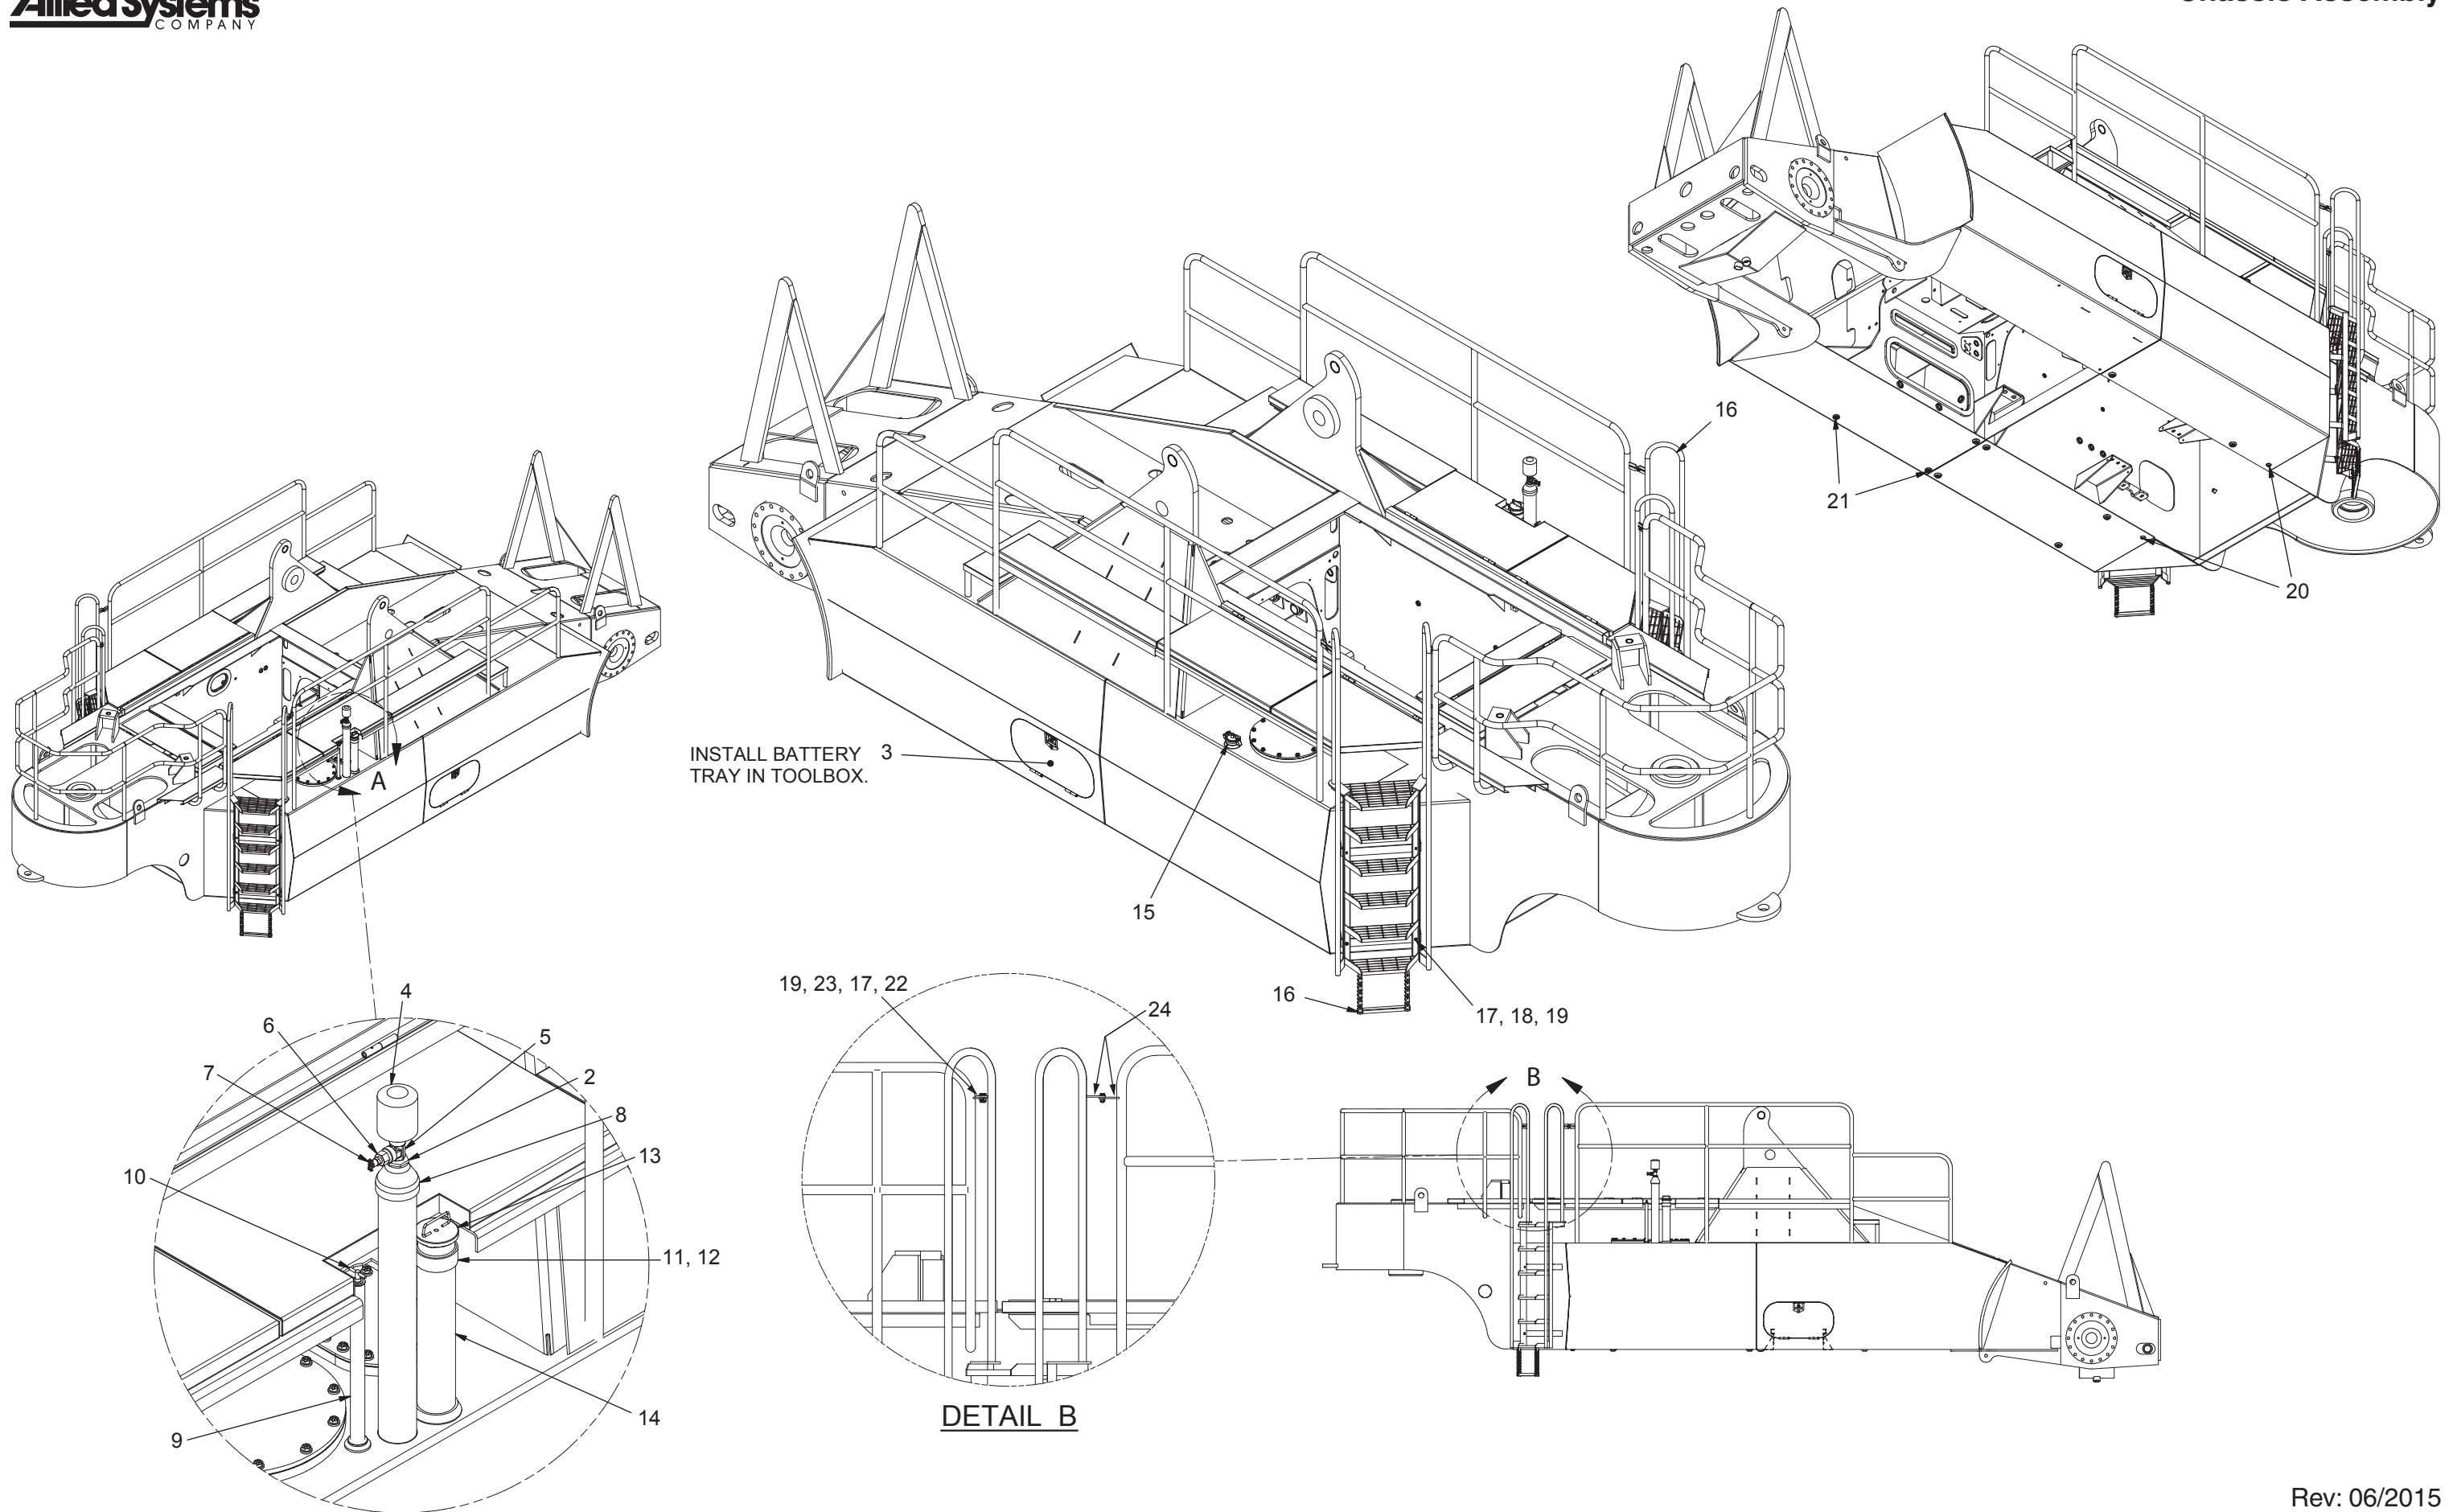

---

Chassis Assembly

## Chassis Assembly

Item	Part No.	Qty	Description	Item	Part No.	Qty	Description
	<b>594089</b>		<b>Chassis Assembly</b>				
1	594091	1	. Chassis	5	209159	1	. Fitting
1.1	201319	2	.. Plug, Magnetic	6	209505	1	. Fitting
1.2	563775	1	.. Gasket	7	211398	1	. Draincock
1.3	554150	1	.. Plate, Cover	8	222503	1	. Coupling, Reducer
1.4	221767W	18	.. Washer	9	581604	1	. Tube, Dipstick
1.5	554520	1	.. Cover, Baffle	10	561108	1	. Dipstick
1.6	563750	1	.. Plate	11	251714	1	. Filler Neck
1.7	555064	2	.. Gasket	12	R14340	1	. Strainer
1.8	554445	2	.. Plate, Manhole Cover	13	R1917921	1	. Cap
1.9	221563W	42	.. Capscrew	14	581932	1	. Nipple, Fuel Fill
1.10	R13811433	42	.. Hard Washer	15	256895	1	. Fill, Fuel Tank
1.11	562468	1	.. Gasket	16	586481	2	. Ladder
1.12	562469	1	.. Cover	17	221499W	8	. Capscrew
1.13	R13811191	18	.. Locknut	18	15134W	8	. Washer
1.14	R525293	1	.. Magnet, Ceramic	19	R13811191	8	. Locknut
1.15	238659	5	.. Plug, Magnetic	20	221747	2	. Fitting
1.16	236307	2	.. Handle, Drop 'T'	21	227949	2	. Fitting
1.17	536987	2	.. Bushing	22	587369	4	. Plate, Tab
1.18	551380	4	.. Hinge Assembly	23	221767W	8	. Hard Washer
1.19	560101	2	.. Door, Tank	24	595824	4	. Plate, Tab
2	00144053	5	. Bushing, Reducer				
3	* 582937	1	. Battery Box Installation				* See Separate Coverage
4	224744	1	. Filler Breather				

**DETAIL A**

**DETAIL B**