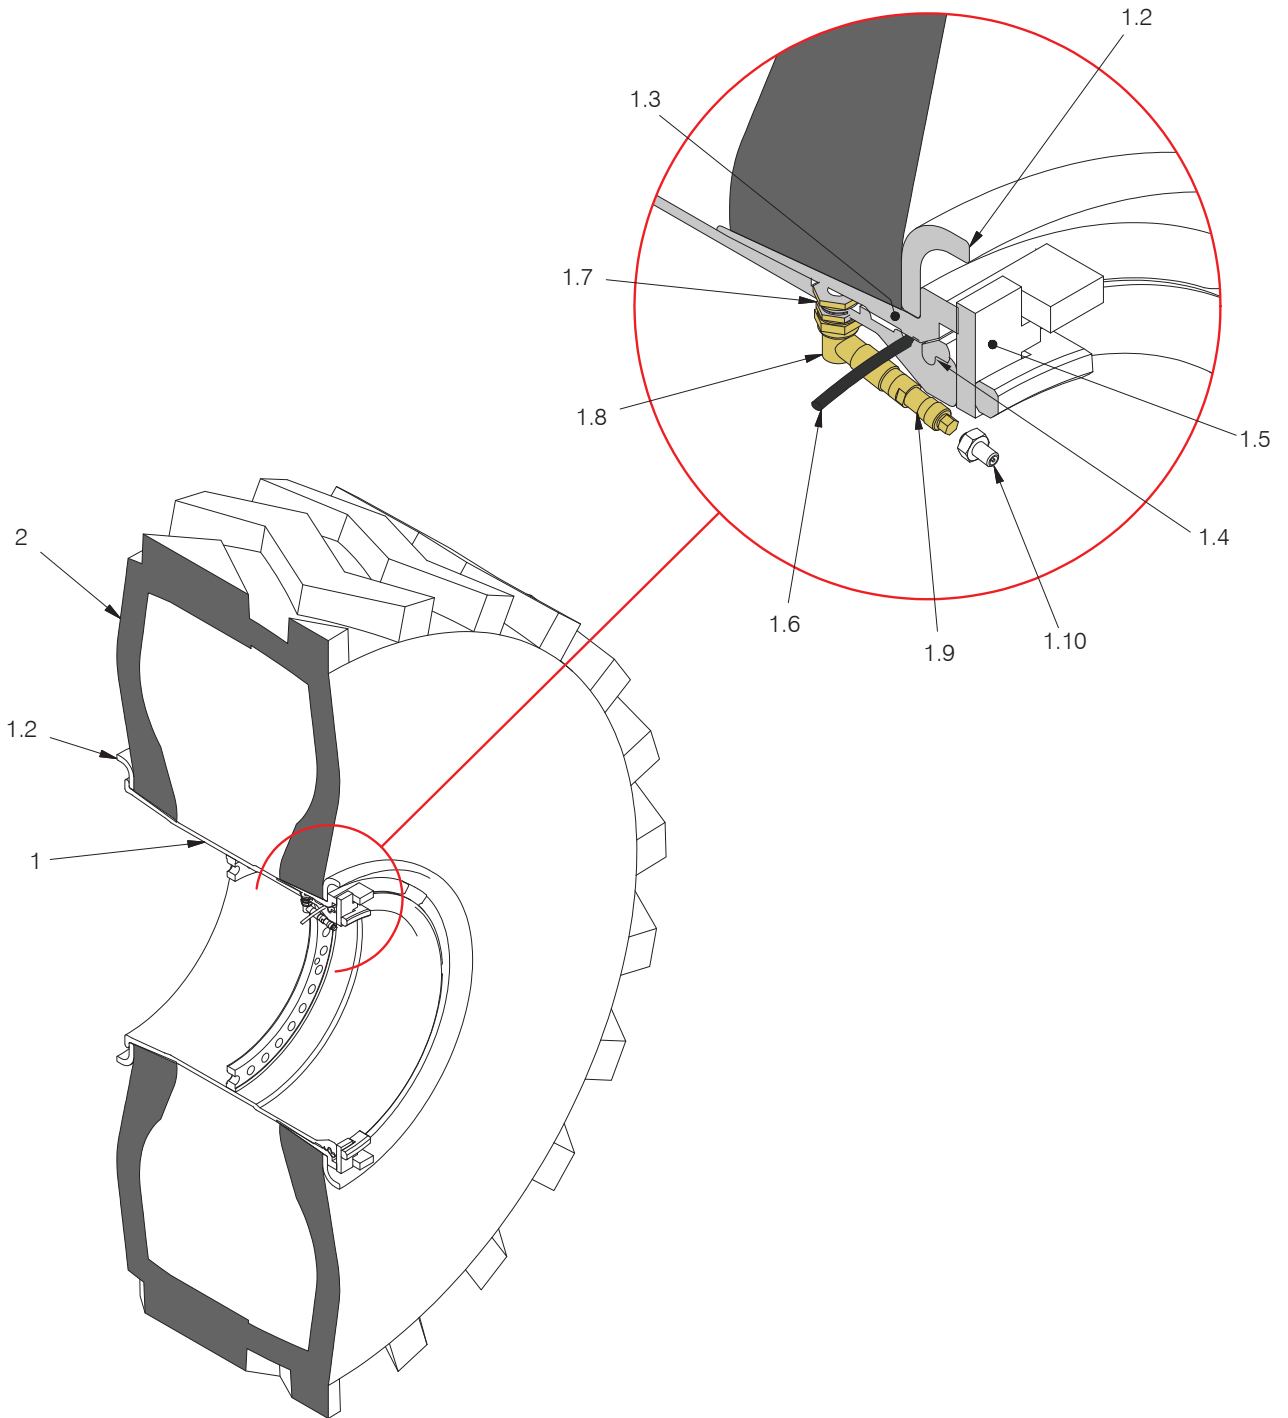

Front Wheel & Tire Assembly

| Item | Part No. | Qty | Description | Item | Part No. | Qty | Description |
|------|---------------|-----|--|------|----------|-----|------------------|
| | 593990 | | Front Wheel & Tire Assembly | | | | |
| 1 | 593991 | 1 | . Wheel Assembly | 1.7 | 221834 | 1 | .. Spud Assembly |
| 1.2 | 243390 | 2 | .. Flange | 1.8 | 222244 | 1 | .. Stem, Valve |
| 1.3 | 206059 | 1 | .. Bead Seat | 1.9 | 221835 | 1 | .. Housing, Core |
| 1.4 | 206060 | 1 | .. Ring, Lock | 1.10 | na | 0 | .. Adapter |
| 1.5 | 214935 | 1 | .. Locking Lug | 2 | 593989 | 1 | . Tire |
| 1.6 | 206062 | 1 | .. O-Ring | | | | |