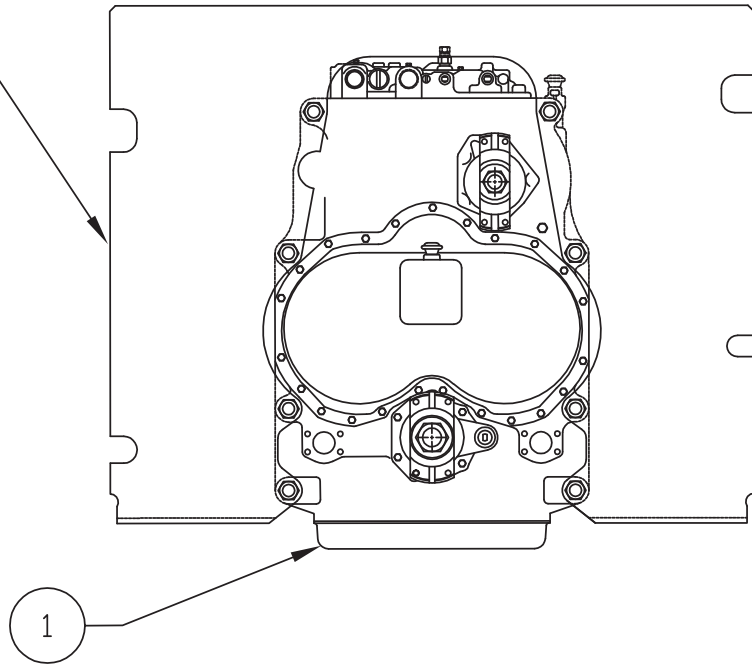

Transmission Installation

TRANS. MGT PL.

NOTE: SOME UNITS UTILIZE THE MOUNTING SURFACE ON THIS SIDE OF THE TRANSMISSION REF DRIVETRAIN / DRIVELINE INSTL. DRAWINGS.

Item	Part No.	Qty	Description	Item	Part No.	Qty	Description
------	----------	-----	-------------	------	----------	-----	-------------

593912 Transmission Installation							
1	* 591263	1	. Transmission				
2	230400	8	. Capscrew				
3	224129	8	. Nut				

* See Separate Coverage