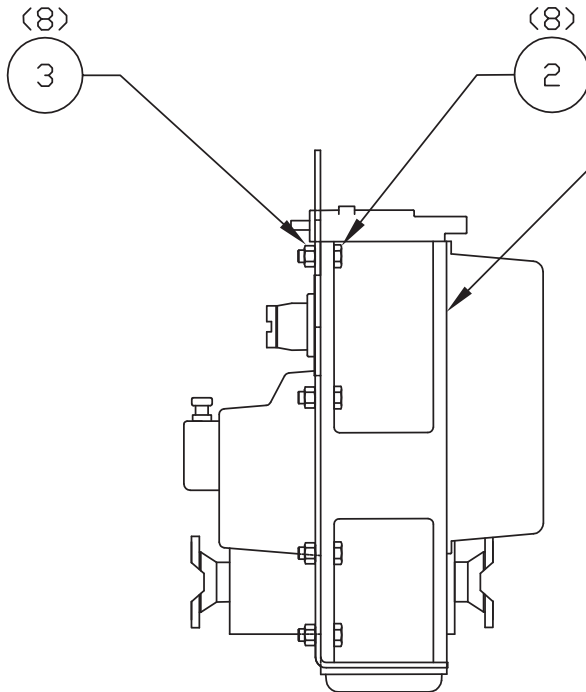

Transmission Installation

TRANS. MGT PL.

NOTE: SOME UNITS UTILIZE THE MOUNTING SURFACE ON THIS SIDE OF THE TRANSMISSION REF DRIVETRAIN / DRIVELINE INSTL. DRAWINGS.

Item	Part No.	Qty	Description	Item	Part No.	Qty	Description
------	----------	-----	-------------	------	----------	-----	-------------

593912 Transmission Installation							
1	* 591263	1	. Transmission				
2	230400	8	. Capscrew				
3	224129	8	. Nut				

* See Separate Coverage