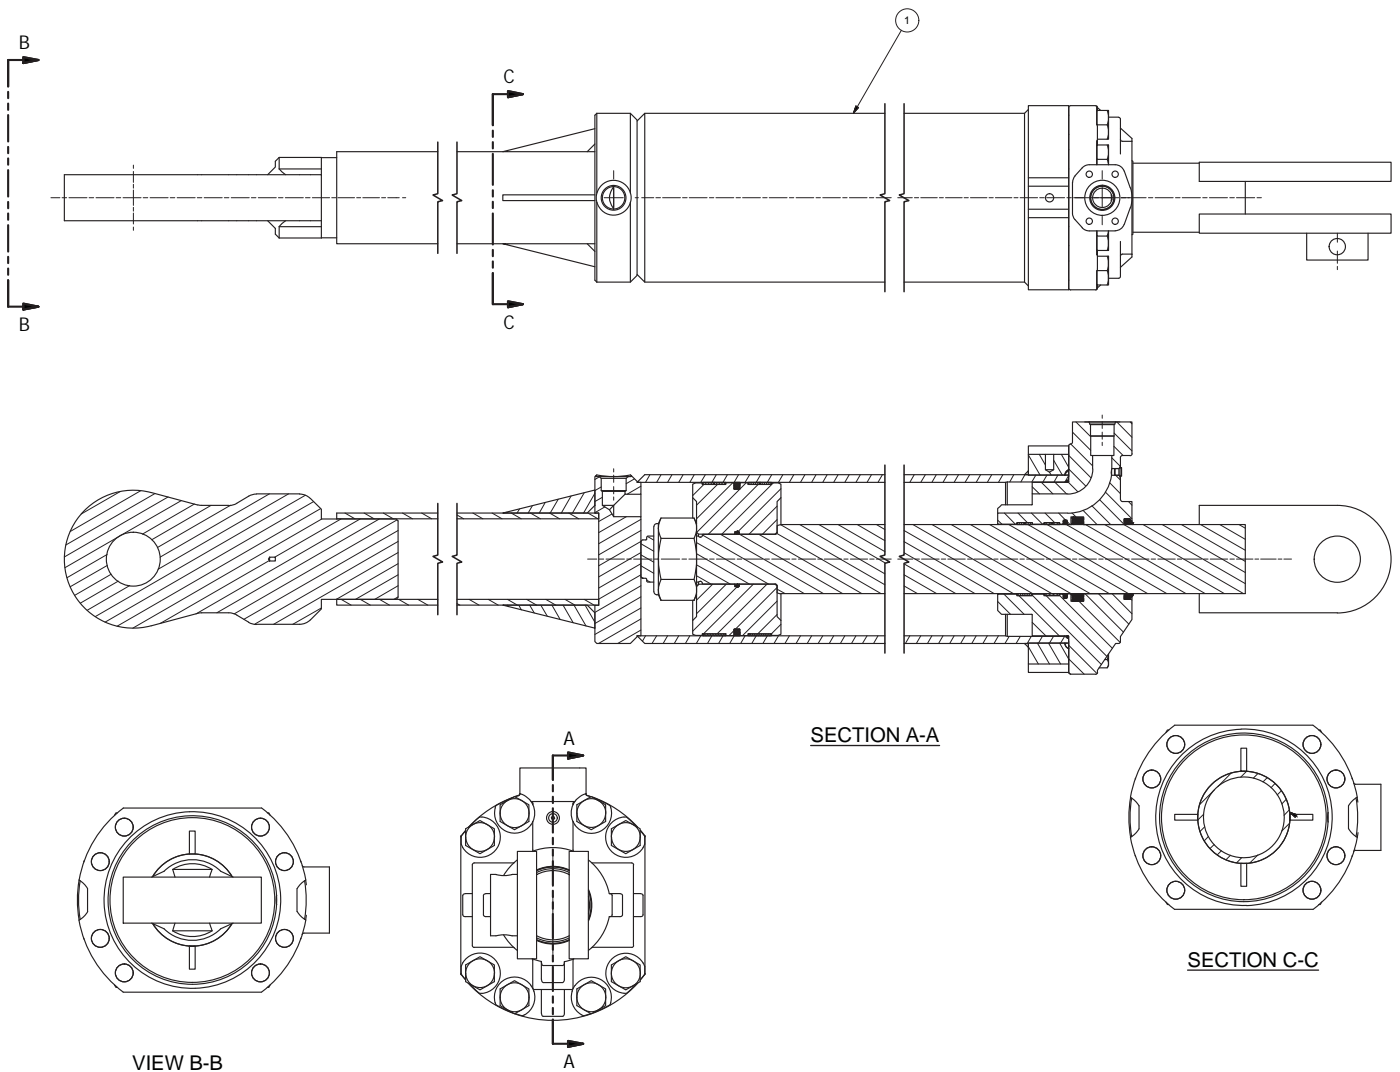

Cylinder; Tilt

Item	Part No.	Qty	Description	Item	Part No.	Qty	Description
	593842		Cylinder, Tilt				
1	* 593793	1	. Cylinder Assembly				
2	536918	1	. Tube				
3	538253	1	. Eye Weldment, Cylinder				
4	566291	4	. Gusset				