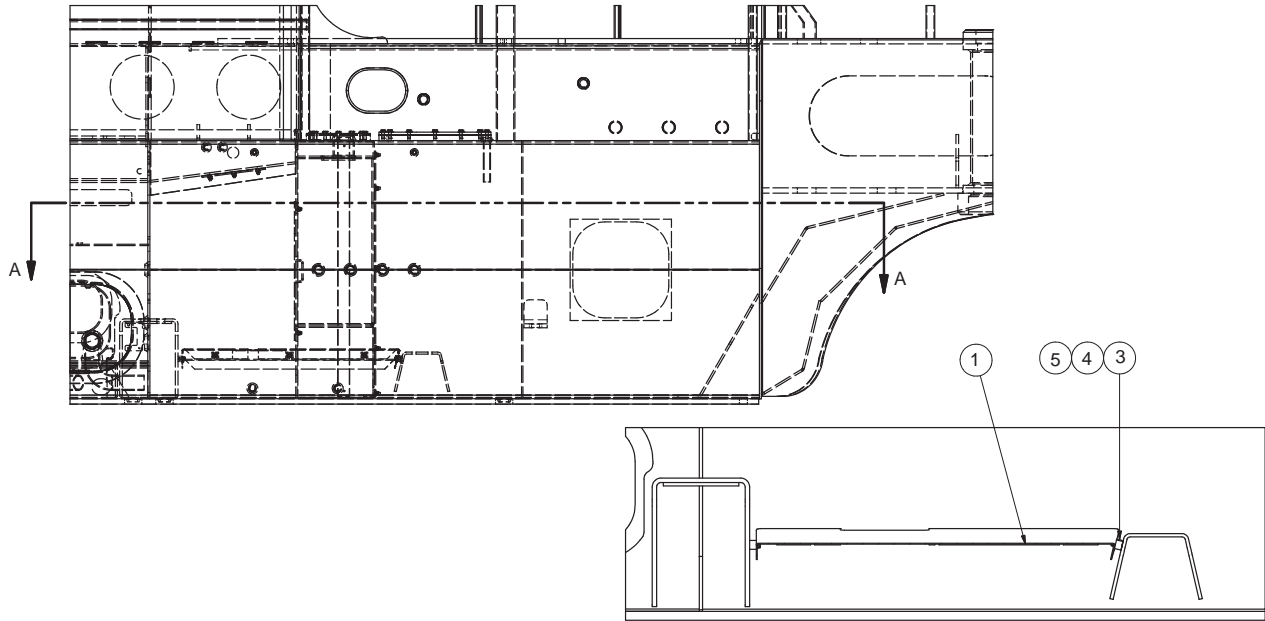

Kit, Baffle Installation

SECTION B-B

SECTION A-A

2 USE ITEM 1 AND 2 TO LOCATED ITEM 3.

SECTION C-C

Item	Part No.	Qty	Description	Item	Part No.	Qty	Description
	593686		Kit, Baffle Installation				
1	593688	1	. Plate, Baffle	4	221767W	10	. Hard Washer
2	593687	1	. Plate, Baffle	5	162572W	10	. Capscrew
3	31868	0	. Pad, Tap				