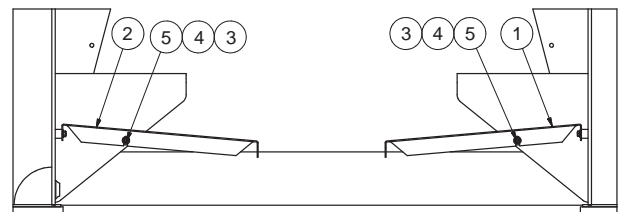

Kit, Baffle Installation

SECTION B-B

SECTION A-A

2 USE ITEM 1 AND 2 TO LOCATED ITEM 3.

SECTION C-C

Item	Part No.	Qty	Description	Item	Part No.	Qty	Description
	593686		Kit, Baffle Installation				
1	593688	1	. Plate, Baffle	4	221767W	10	. Hard Washer
2	593687	1	. Plate, Baffle	5	162572W	10	. Capscrew
3	31868	0	. Pad, Tap				