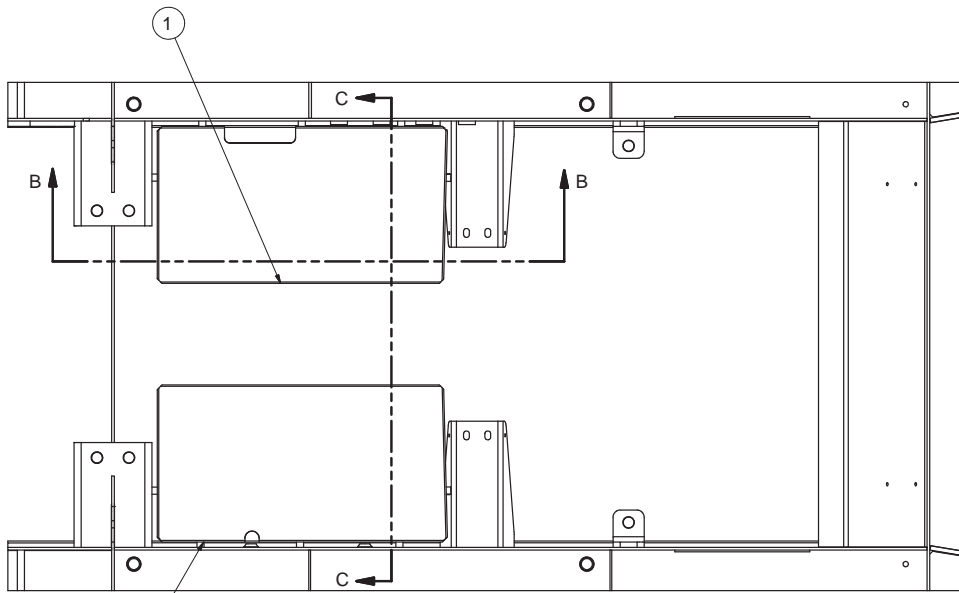

Kit, Baffle Installation

SECTION B-B

SECTION A-A

2 USE ITEM 1 AND 2 TO LOCATED ITEM 3.

SECTION C-C

Item	Part No.	Qty	Description	Item	Part No.	Qty	Description
	593686		Kit, Baffle Installation				
1	593688	1	. Plate, Baffle	4	221767W	10	. Hard Washer
2	593687	1	. Plate, Baffle	5	162572W	10	. Capscrew
3	31868	0	. Pad, Tap				